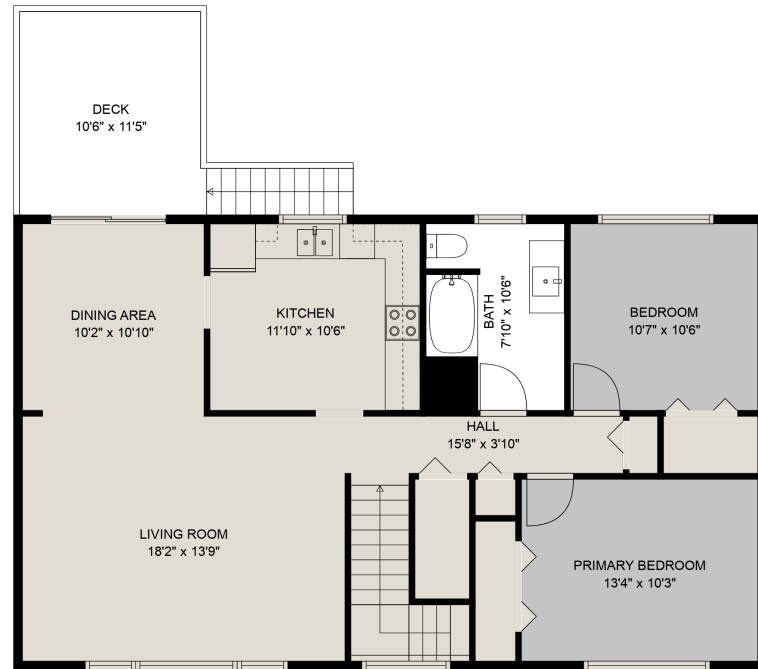

FLOOR 2

Estimated Areas:

Main Floor: 1092 sq. ft

Below Main: 774 sq. ft

Total: 1866 Sq. Ft