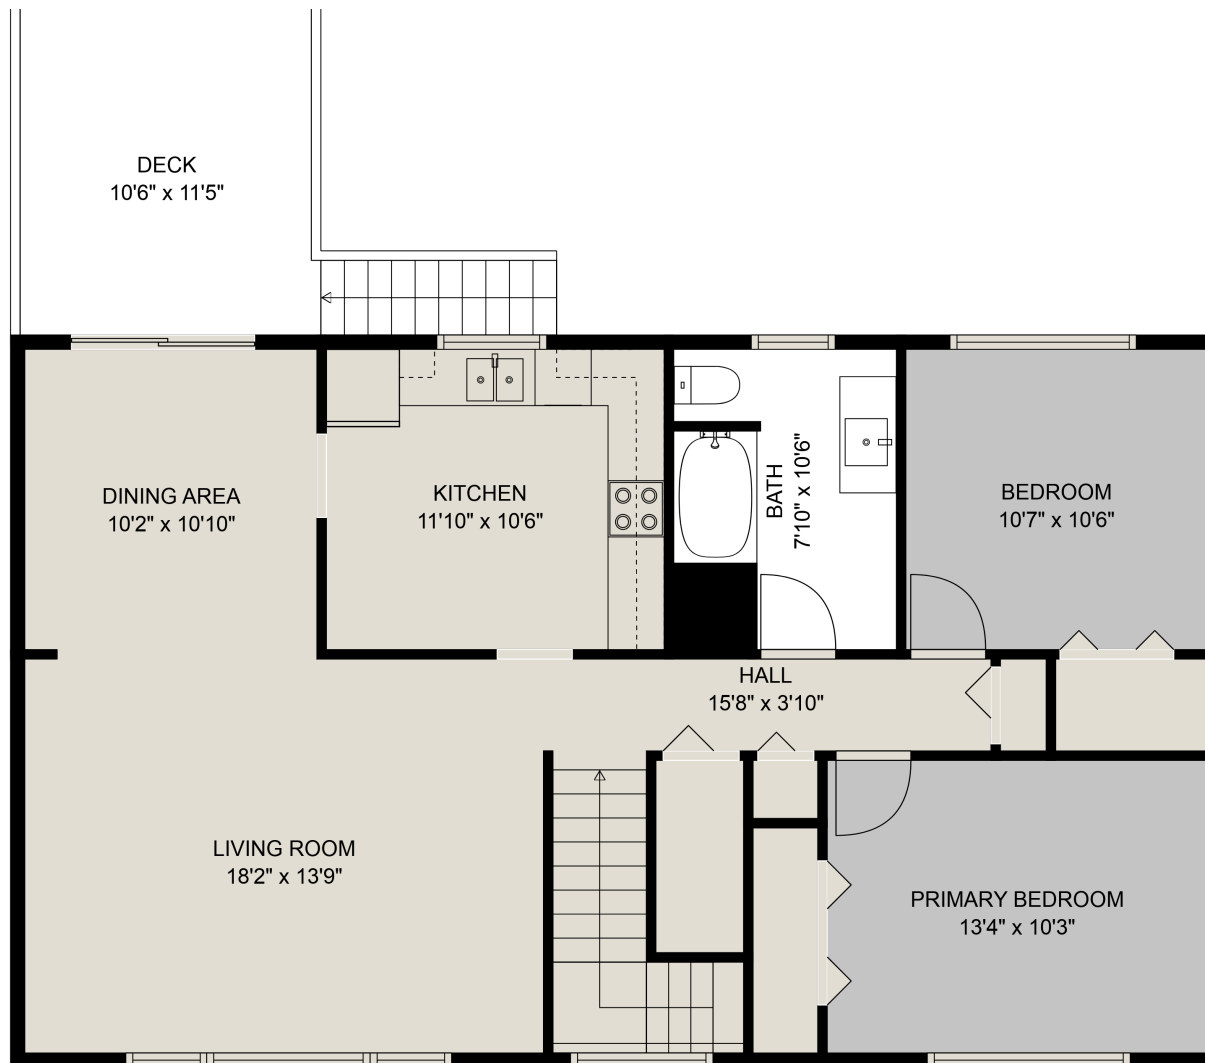

## Estimated Areas:

Main Floor: 1092 sq. ft

Below Main: 774 sq. ft

**Total: 1866 Sq. Ft**

46684 Arbutus Ave

Rod Friesen  
604-866-5585  
rod@rodfriesen.com

**Estimated Areas:**

Main Floor: 1092 sq. ft

Below Main: 774 sq. ft

**Total: 1866 Sq. Ft**

46684 Arbutus Ave

Rod Friesen  
604-866-5585  
rod@rodfriesen.com

**Estimated Areas:**

Main Floor: 1092 sq. ft  
Below Main: 774 sq. ft  
**Total: 1866 Sq. Ft**