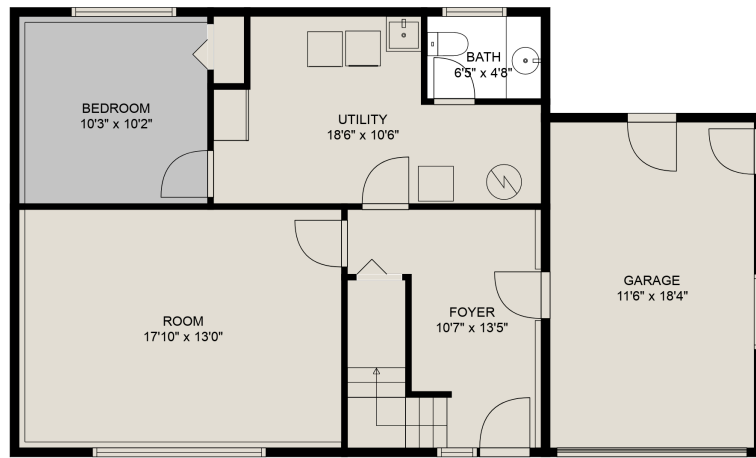

46684 Arbutus Ave

Rod Friesen
604-866-5585
rod@rodfriesen.com

FLOOR 1