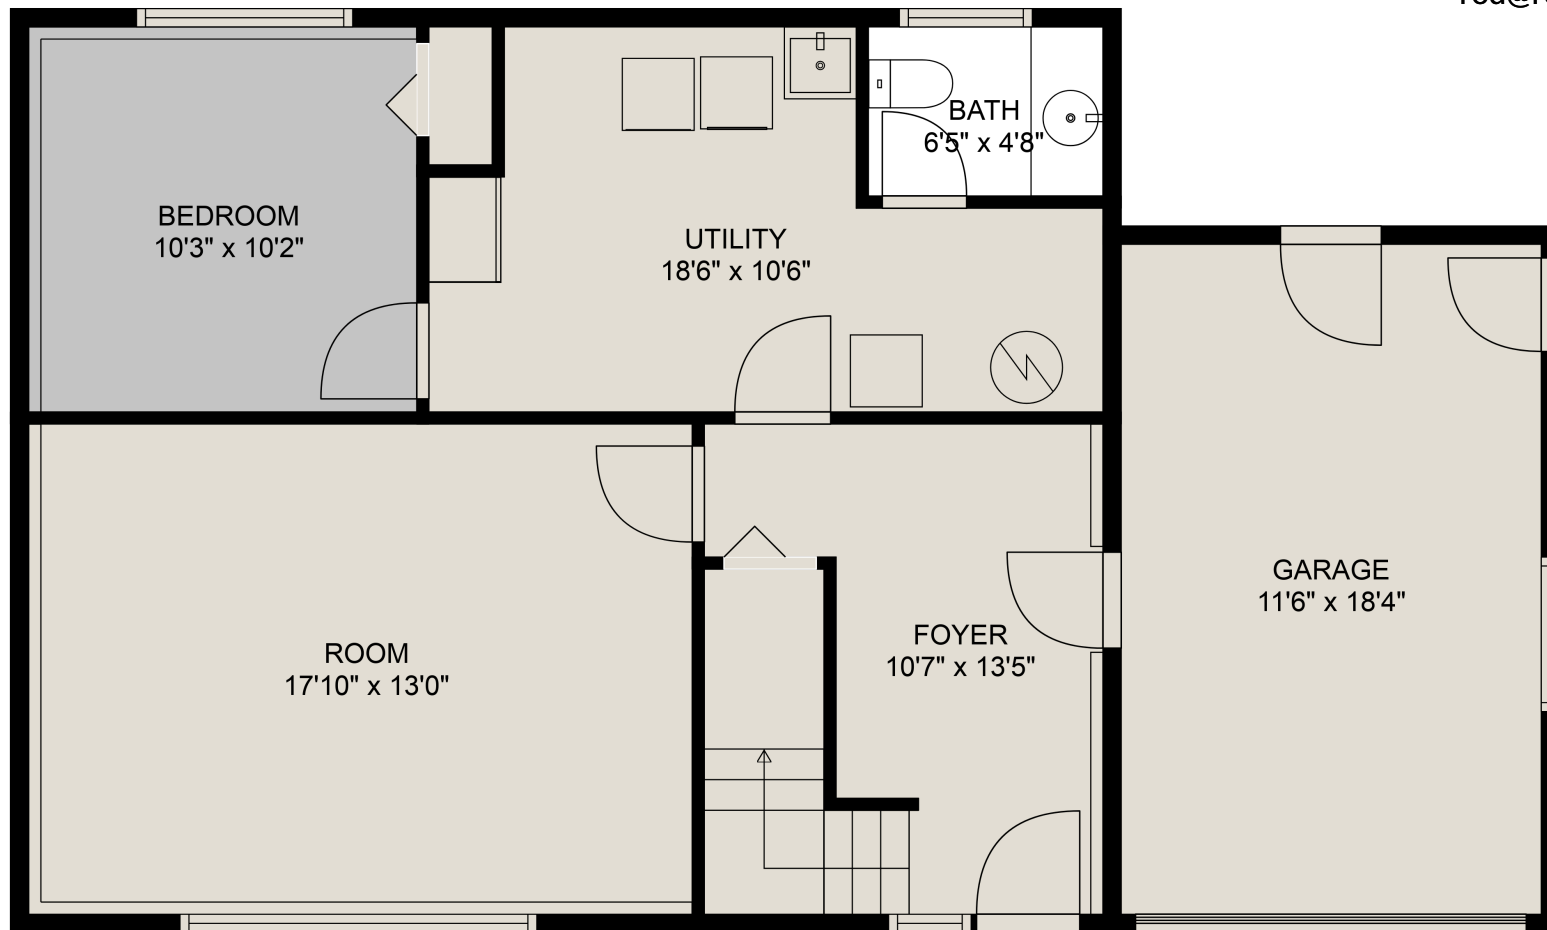

## Estimated Areas:

Main Floor: 1092 sq. ft

Below Main: 774 sq. ft

**Total: 1866 Sq. Ft**

46684 Arbutus Ave

Rod Friesen  
604-866-5585  
rod@rodfriesen.com

**Estimated Areas:**

Main Floor: 1092 sq. ft

Below Main: 774 sq. ft

**Total: 1866 Sq. Ft**

46684 Arbutus Ave

Rod Friesen  
604-866-5585  
rod@rodfriesen.com

**Estimated Areas:**

Main Floor: 1092 sq. ft  
Below Main: 774 sq. ft  
**Total: 1866 Sq. Ft**