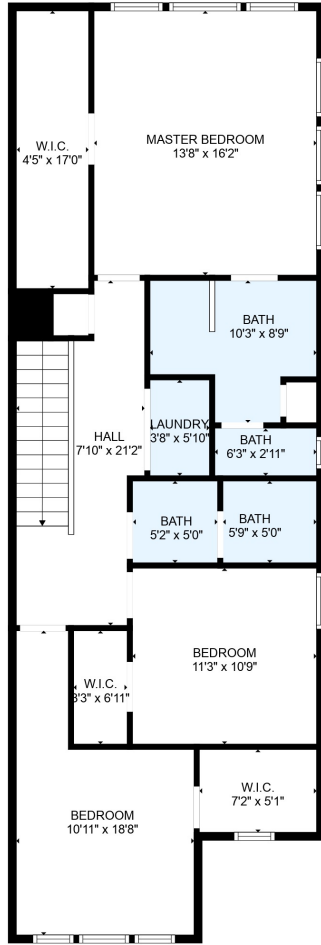

FLOOR 1

FLOOR 2

Total scanned area: 2341 sq. ft

MEASUREMENTS ARE CALCULATED BY CUBICASA TECHNOLOGY. DEEMED HIGHLY RELIABLE BUT NOT GUARANTEED.

Total scanned area: 2341 sq. ft

MEASUREMENTS ARE CALCULATED BY CUBICASA TECHNOLOGY. DEEMED HIGHLY RELIABLE BUT NOT GUARANTEED.

Total scanned area: 2341 sq. ft

MEASUREMENTS ARE CALCULATED BY CUBICASA TECHNOLOGY. DEEMED HIGHLY RELIABLE BUT NOT GUARANTEED.