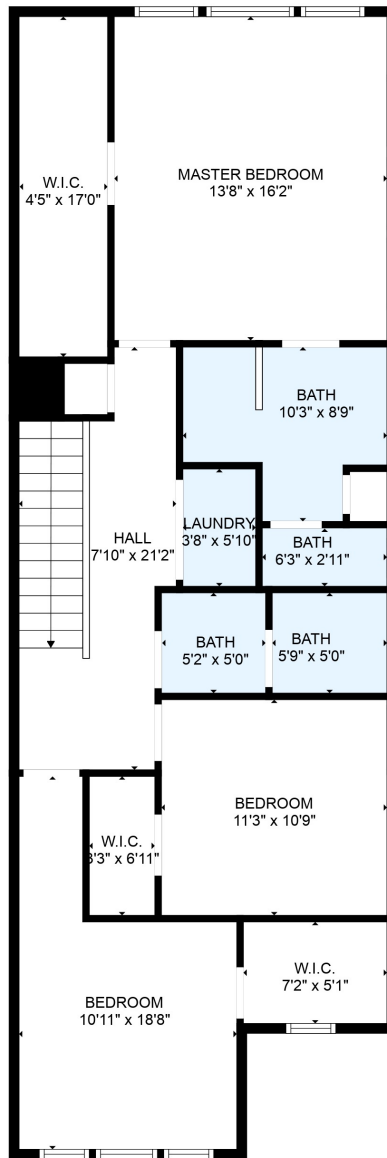

FLOOR 1

FLOOR 2

Total scanned area: 2341 sq. ft

MEASUREMENTS ARE CALCULATED BY CUBICASA TECHNOLOGY. DEEMED HIGHLY RELIABLE BUT NOT GUARANTEED.

Total scanned area: 2341 sq. ft

MEASUREMENTS ARE CALCULATED BY CUBICASA TECHNOLOGY. DEEMED HIGHLY RELIABLE BUT NOT GUARANTEED.

Total scanned area: 2341 sq. ft

MEASUREMENTS ARE CALCULATED BY CUBICASA TECHNOLOGY. DEEMED HIGHLY RELIABLE BUT NOT GUARANTEED.