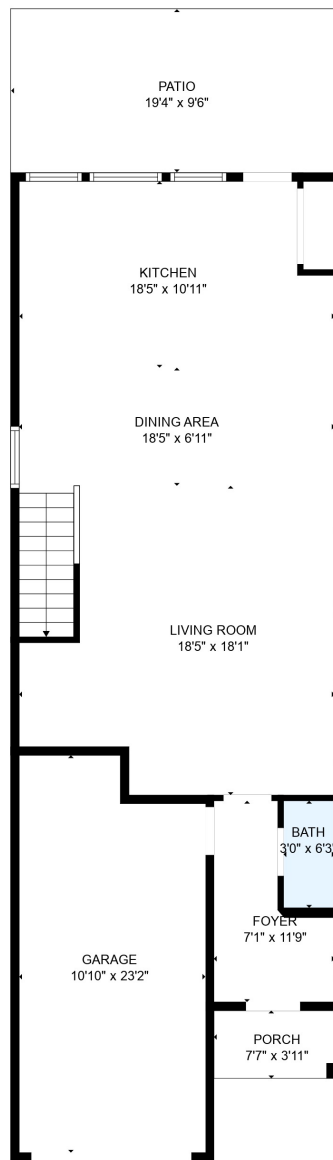

FLOOR 1

FLOOR 2

Total scanned area: 2341 sq. ft

MEASUREMENTS ARE CALCULATED BY CUBICASA TECHNOLOGY. DEEMED HIGHLY RELIABLE BUT NOT GUARANTEED.

Total scanned area: 2341 sq. ft

MEASUREMENTS ARE CALCULATED BY CUBICASA TECHNOLOGY. DEEMED HIGHLY RELIABLE BUT NOT GUARANTEED.

Total scanned area: 2341 sq. ft

MEASUREMENTS ARE CALCULATED BY CUBICASA TECHNOLOGY. DEEMED HIGHLY RELIABLE BUT NOT GUARANTEED.