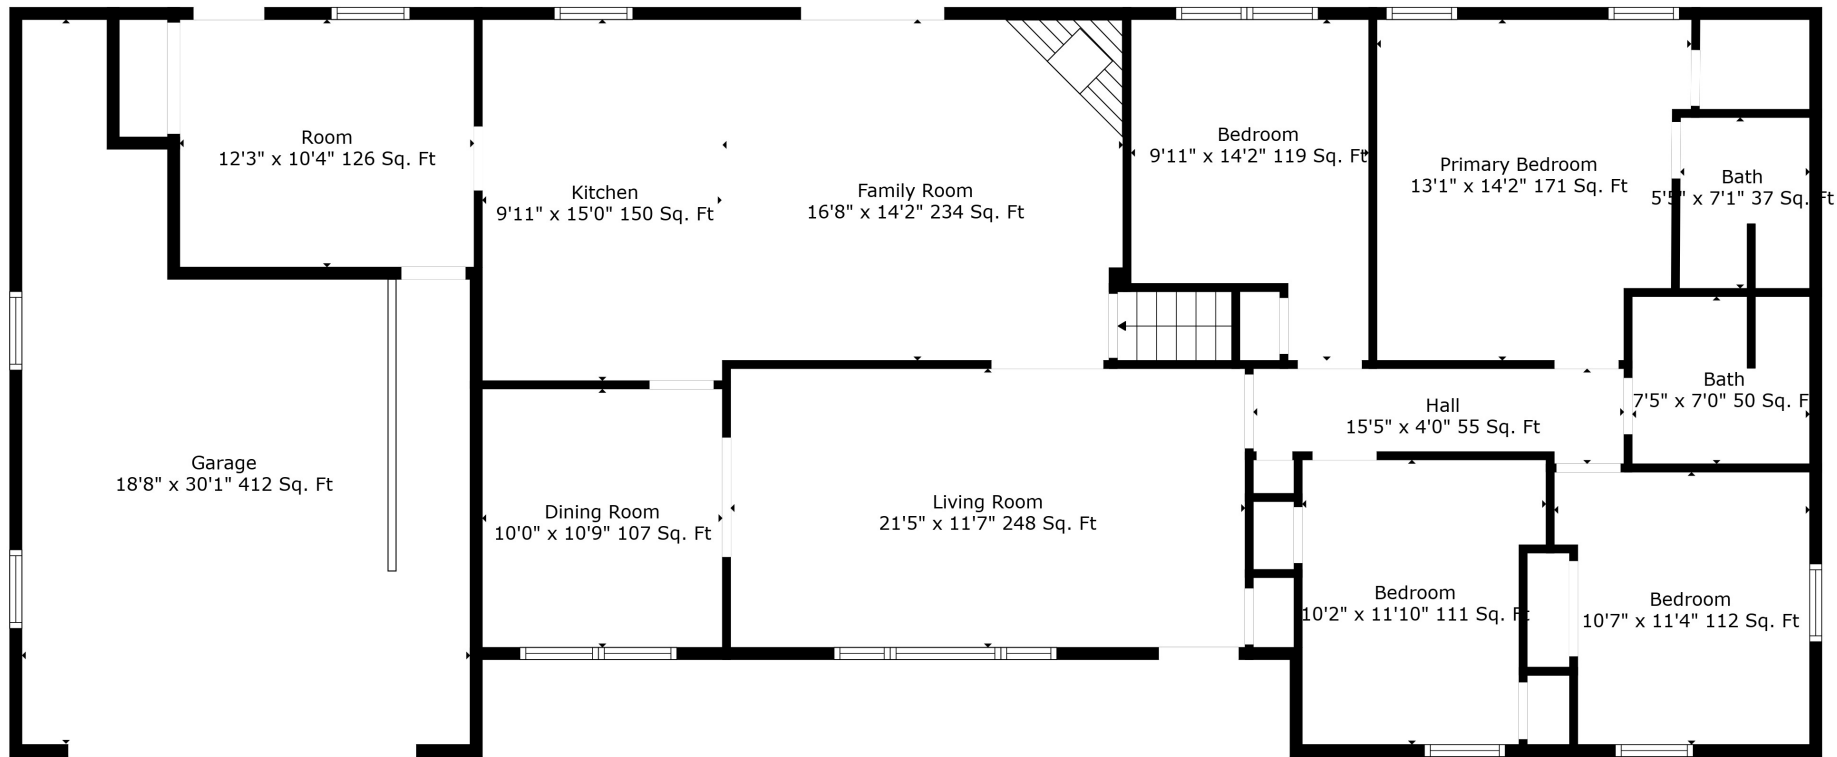

Floor 2

Floor 1

Total scanned area: 3694 sq. ft

Total scanned area: 3694 sq. ft

Measurements Are Calculated By Cubicasa Technology. Deemed Highly Reliable But Not Guaranteed.

Total scanned area: 3694 sq. ft