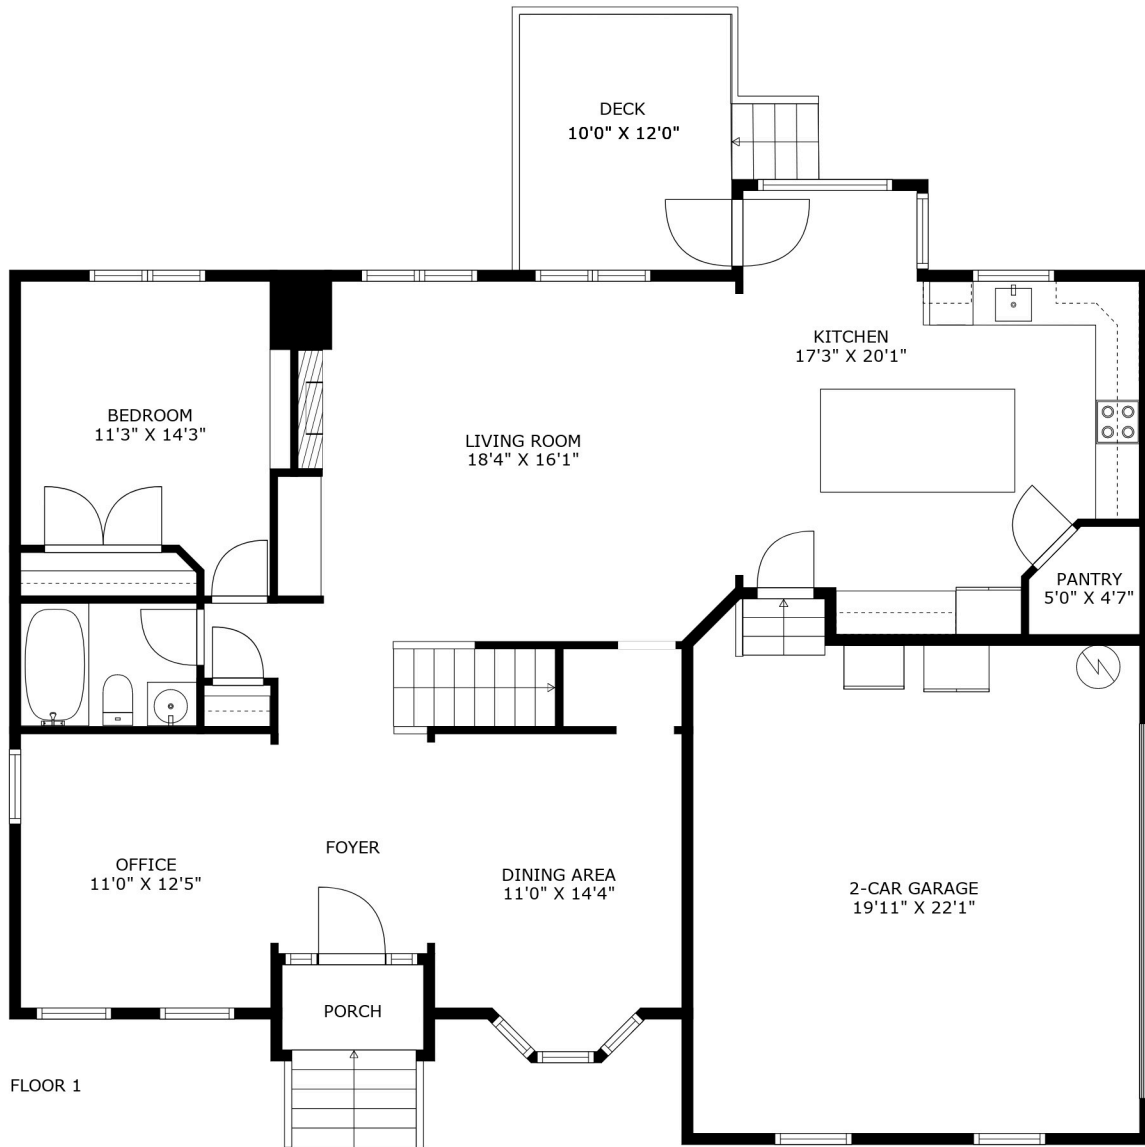

11118 FOUNTAINGROVE DRIVE

TOTAL HEATED LIVING AREA: 2965SF

FLOOR 1: 1419SF, FLOOR 2: 1546SF

Room Dimensions Are Approximate. Symbols On Sketch (stairs, Doors, Windows, Utilities) Are For Placement, Not To Scale.
Deck/Porch Are Approximate Dimensions. Sketch Is For Marketing And Informational Purposes And Is Approximate Representation Of Home Floor Plan.