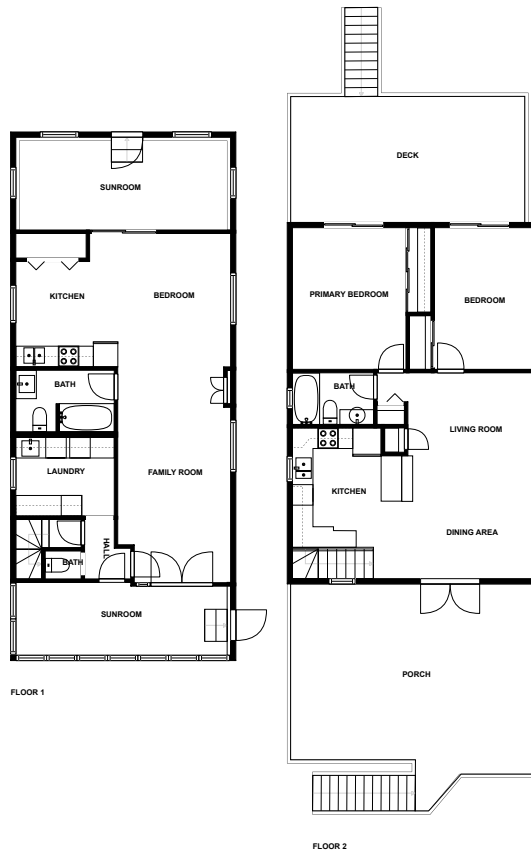

Home report

50 83rd Ave
Treasure Island

Highlights

2 Kitchen

2 Living room

3 Bedroom

3 Bath

22 Doors

Tutorosso Restaurant &
Pizzeria, 0.5 mi

Bay Pines Veterans
Administration Heliport,
4.6 mi

Floor plan

fvm

SIZES AND DIMENSIONS ARE APPROXIMATE, ACTUAL MAY VARY.

Appendix 1: Data sheet

Bath - 3	Bath - Toilet - 1	Utility - 1
Utility - Laundry - 1	Room - 2	Room - Glass - 2
Kitchen - 2	Bedroom - 3	Bedroom - Master - 1
Hall - 1	LivingRoom - 2	LivingRoom - Family - 1
Outdoor - 2	Outdoor - Deck - 1	Outdoor - Porch - 1
Dining - 1	Dining - Open - 1	