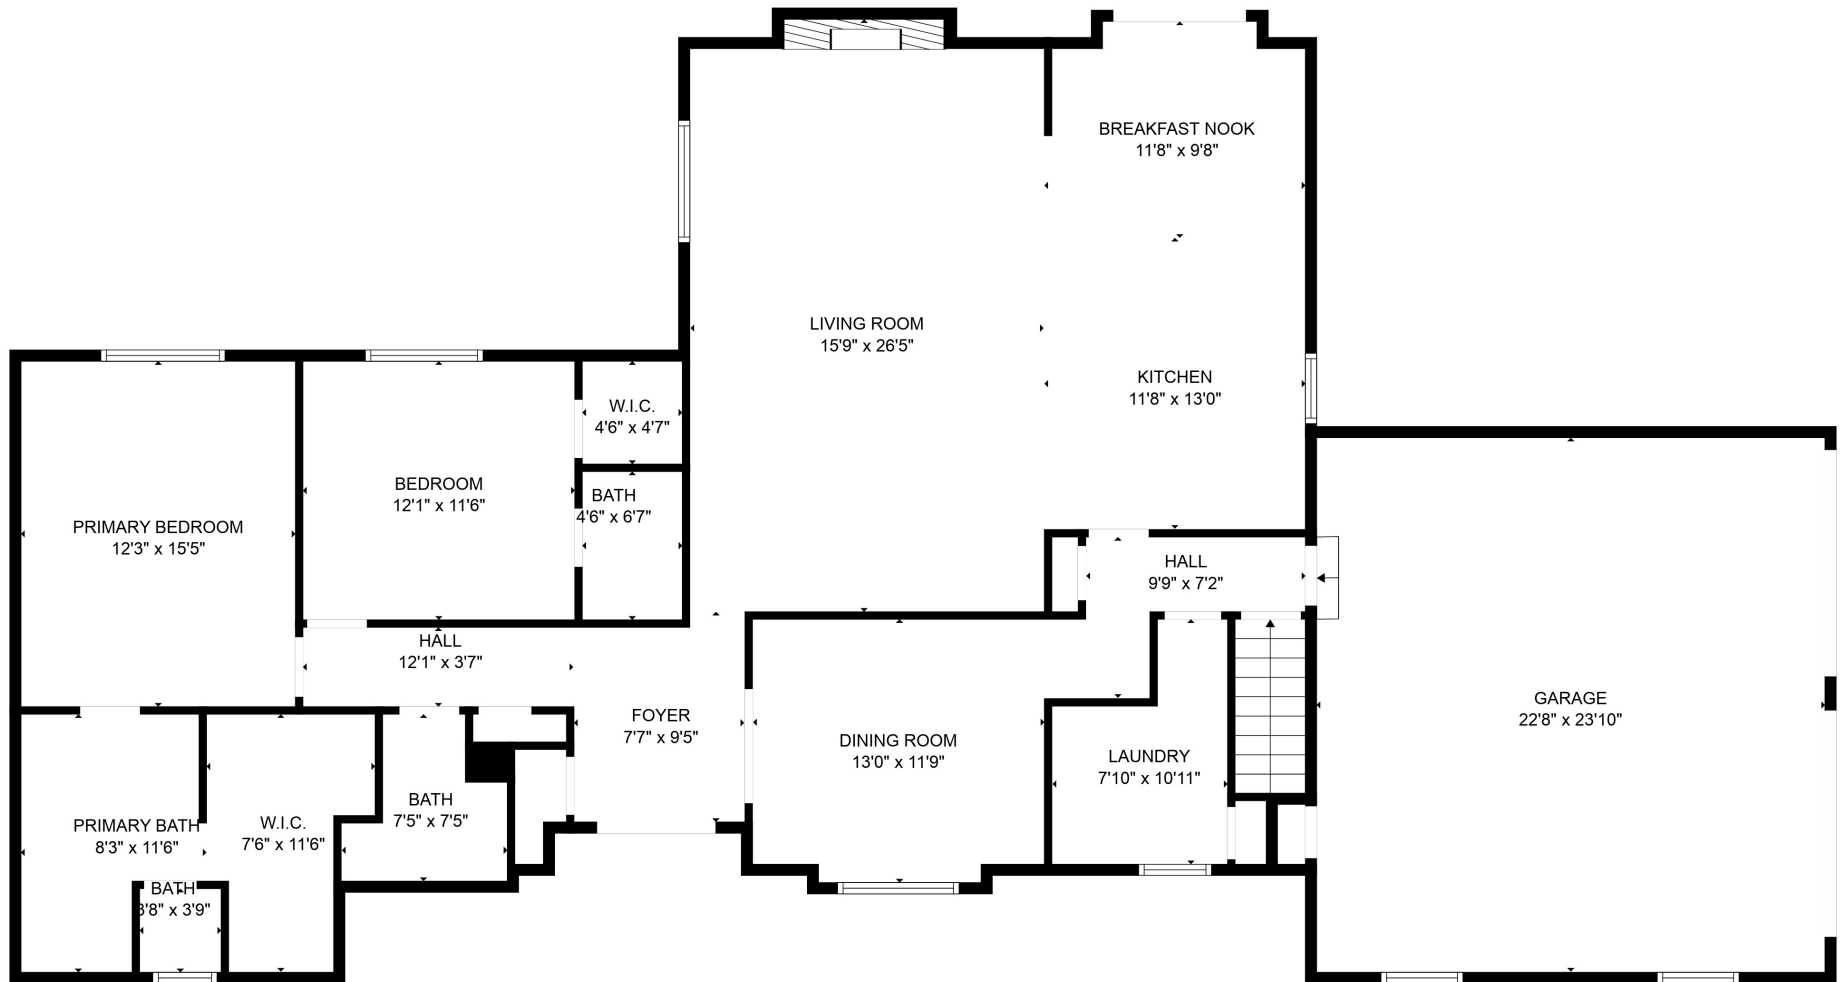

FLOOR 1

FLOOR 2

Total scanned area: 4291 sq. ft

Total scanned area: 4291 sq. ft

MEASUREMENTS ARE CALCULATED BY CUBICASA TECHNOLOGY. DEEMED HIGHLY RELIABLE BUT NOT GUARANTEED.

Total scanned area: 4291 sq. ft