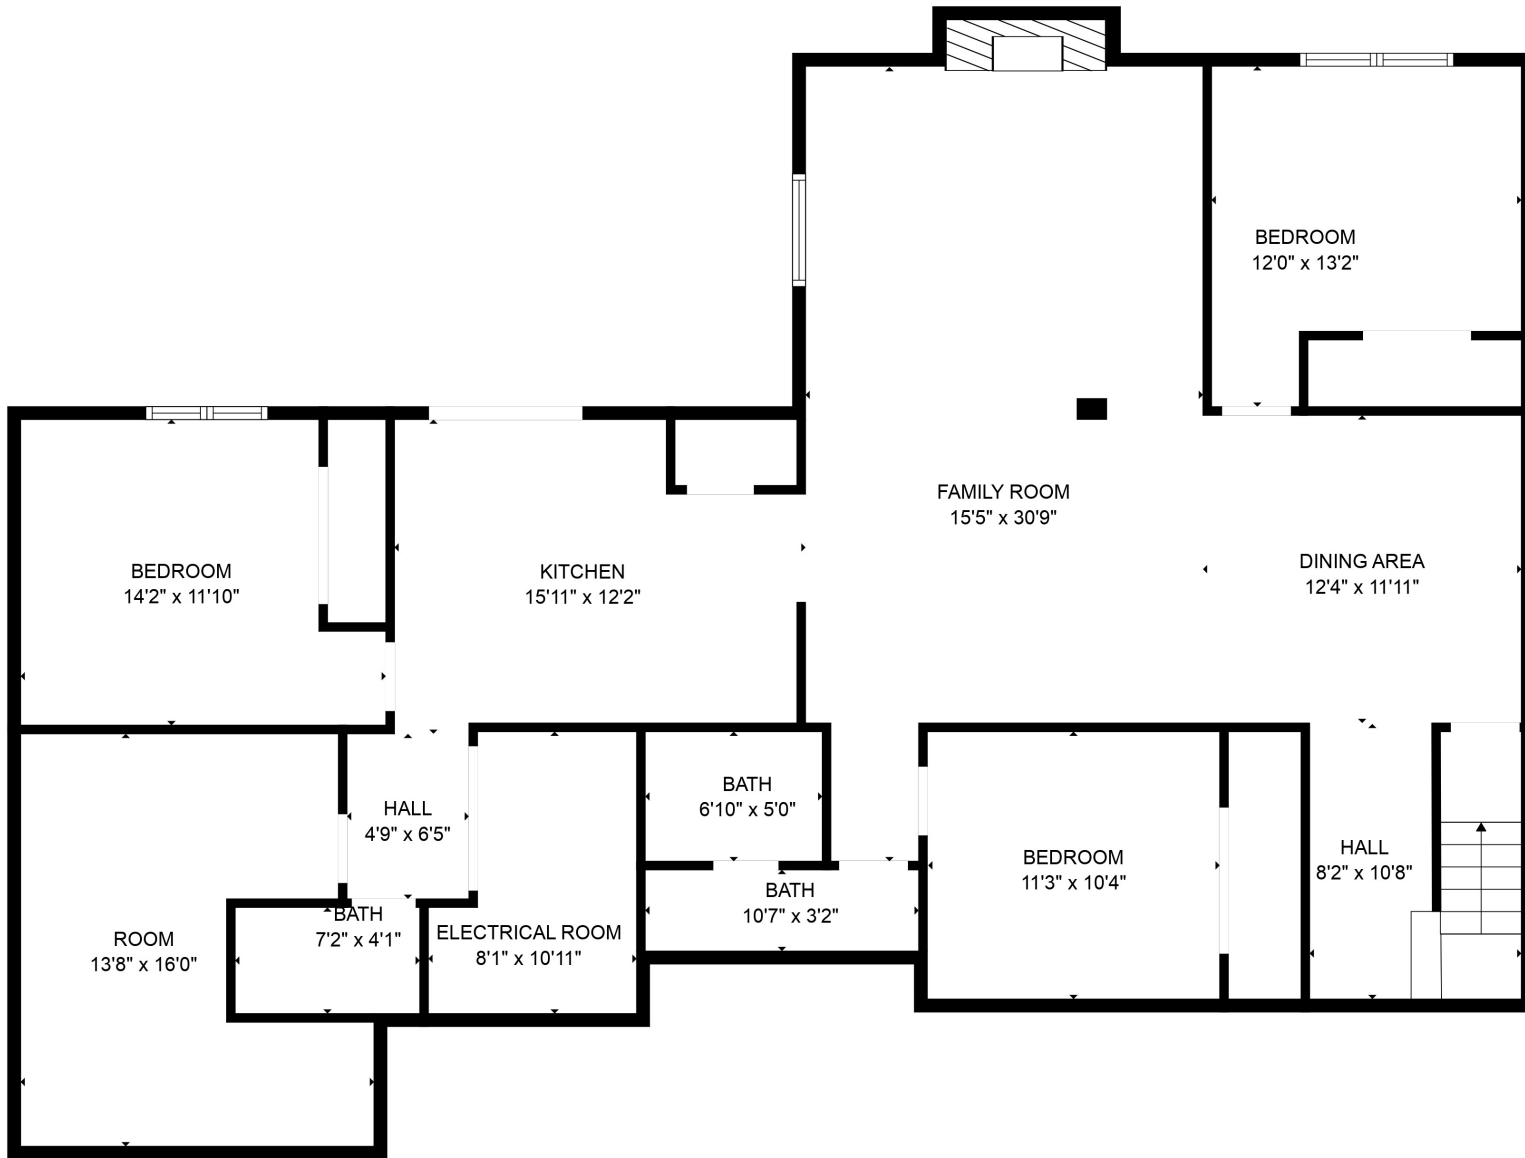

FLOOR 1

FLOOR 2

Total scanned area: 4291 sq. ft

Total scanned area: 4291 sq. ft

MEASUREMENTS ARE CALCULATED BY CUBICASA TECHNOLOGY. DEEMED HIGHLY RELIABLE BUT NOT GUARANTEED.

Total scanned area: 4291 sq. ft

MEASUREMENTS ARE CALCULATED BY CUBICASA TECHNOLOGY. DEEMED HIGHLY RELIABLE BUT NOT GUARANTEED.