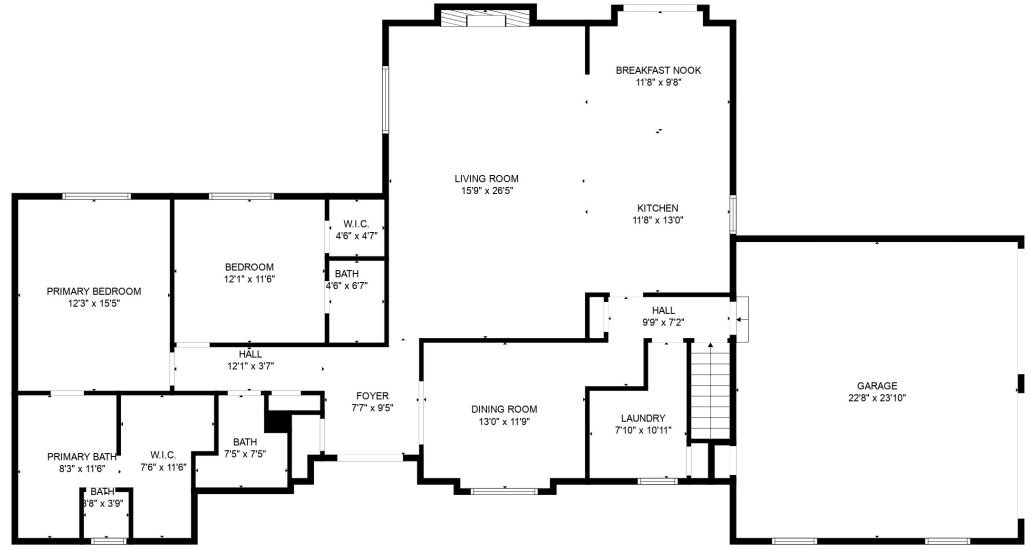

FLOOR 1

FLOOR 2

Total scanned area: 4291 sq. ft

Total scanned area: 4291 sq. ft

MEASUREMENTS ARE CALCULATED BY CUBICASA TECHNOLOGY. DEEMED HIGHLY RELIABLE BUT NOT GUARANTEED.

Total scanned area: 4291 sq. ft