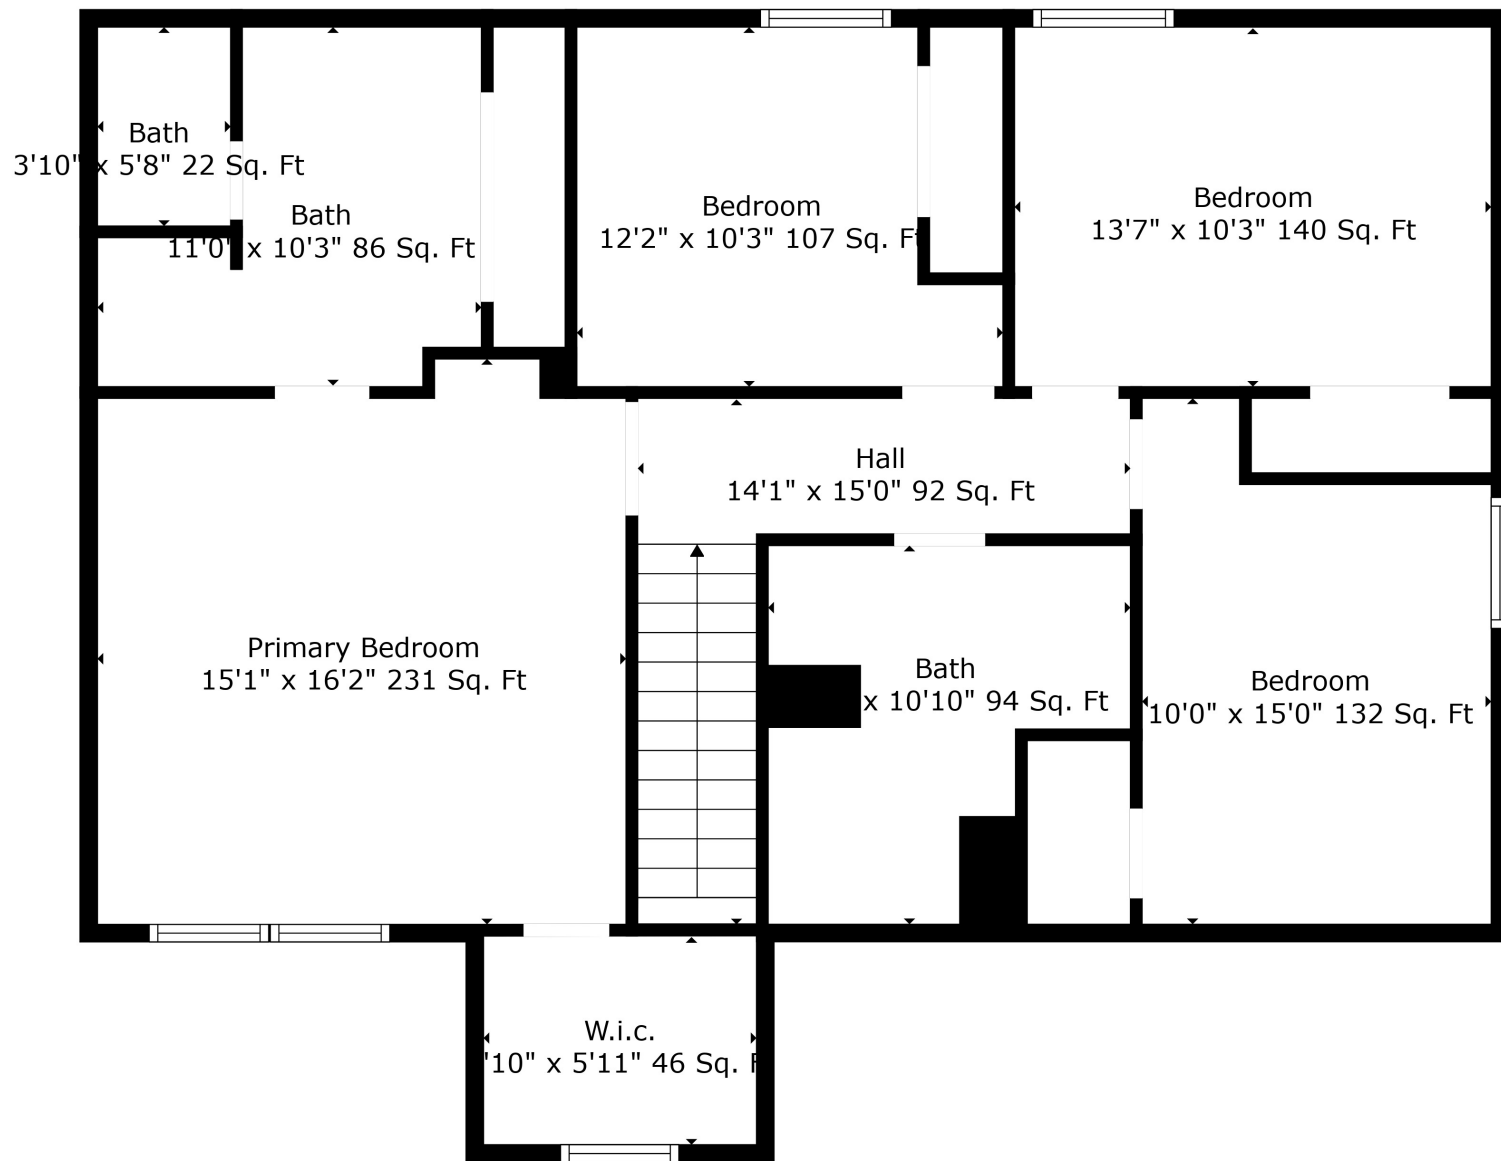

Total scanned area: 2836 sq. ft

Total scanned area: 2836 sq. ft

Measurements Are Calculated By Cubicasa Technology. Deemed Highly Reliable But Not Guaranteed.

Total scanned area: 2836 sq. ft

Measurements Are Calculated By Cubicasa Technology. Deemed Highly Reliable But Not Guaranteed.

Total scanned area: 2836 sq. ft