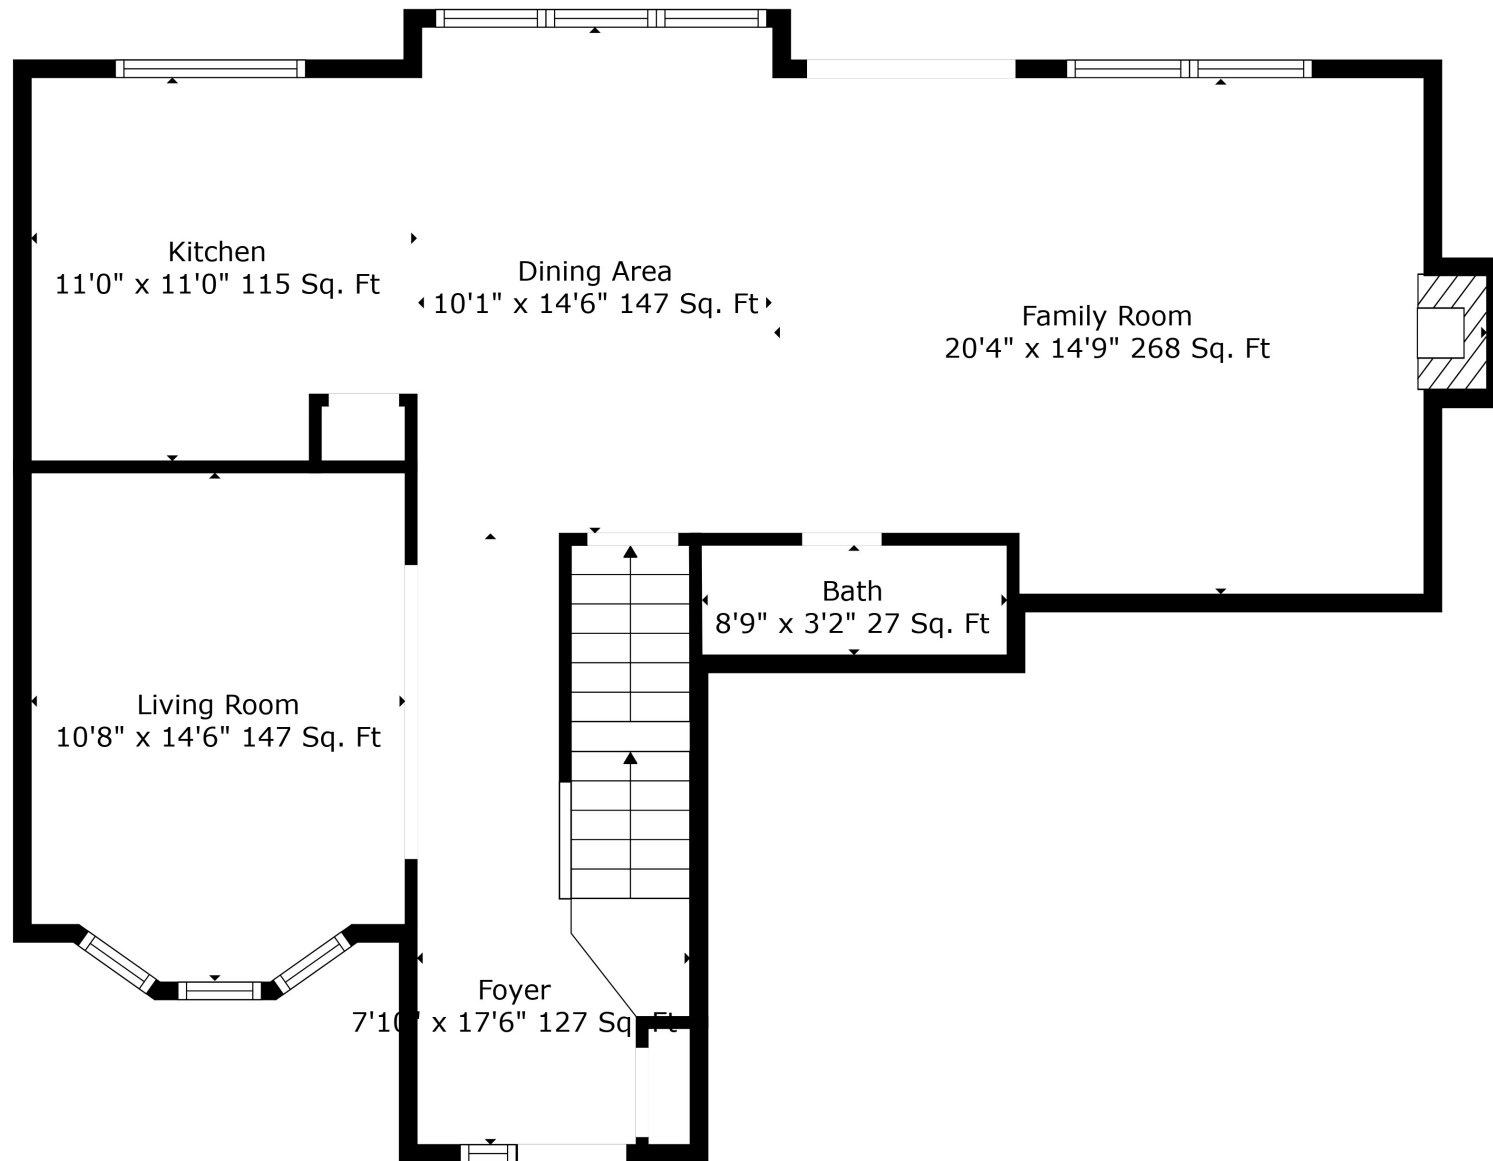

Total scanned area: 2836 sq. ft

Total scanned area: 2836 sq. ft

Measurements Are Calculated By Cubicasa Technology. Deemed Highly Reliable But Not Guaranteed.

Total scanned area: 2836 sq. ft

Measurements Are Calculated By Cubicasa Technology. Deemed Highly Reliable But Not Guaranteed.

Total scanned area: 2836 sq. ft