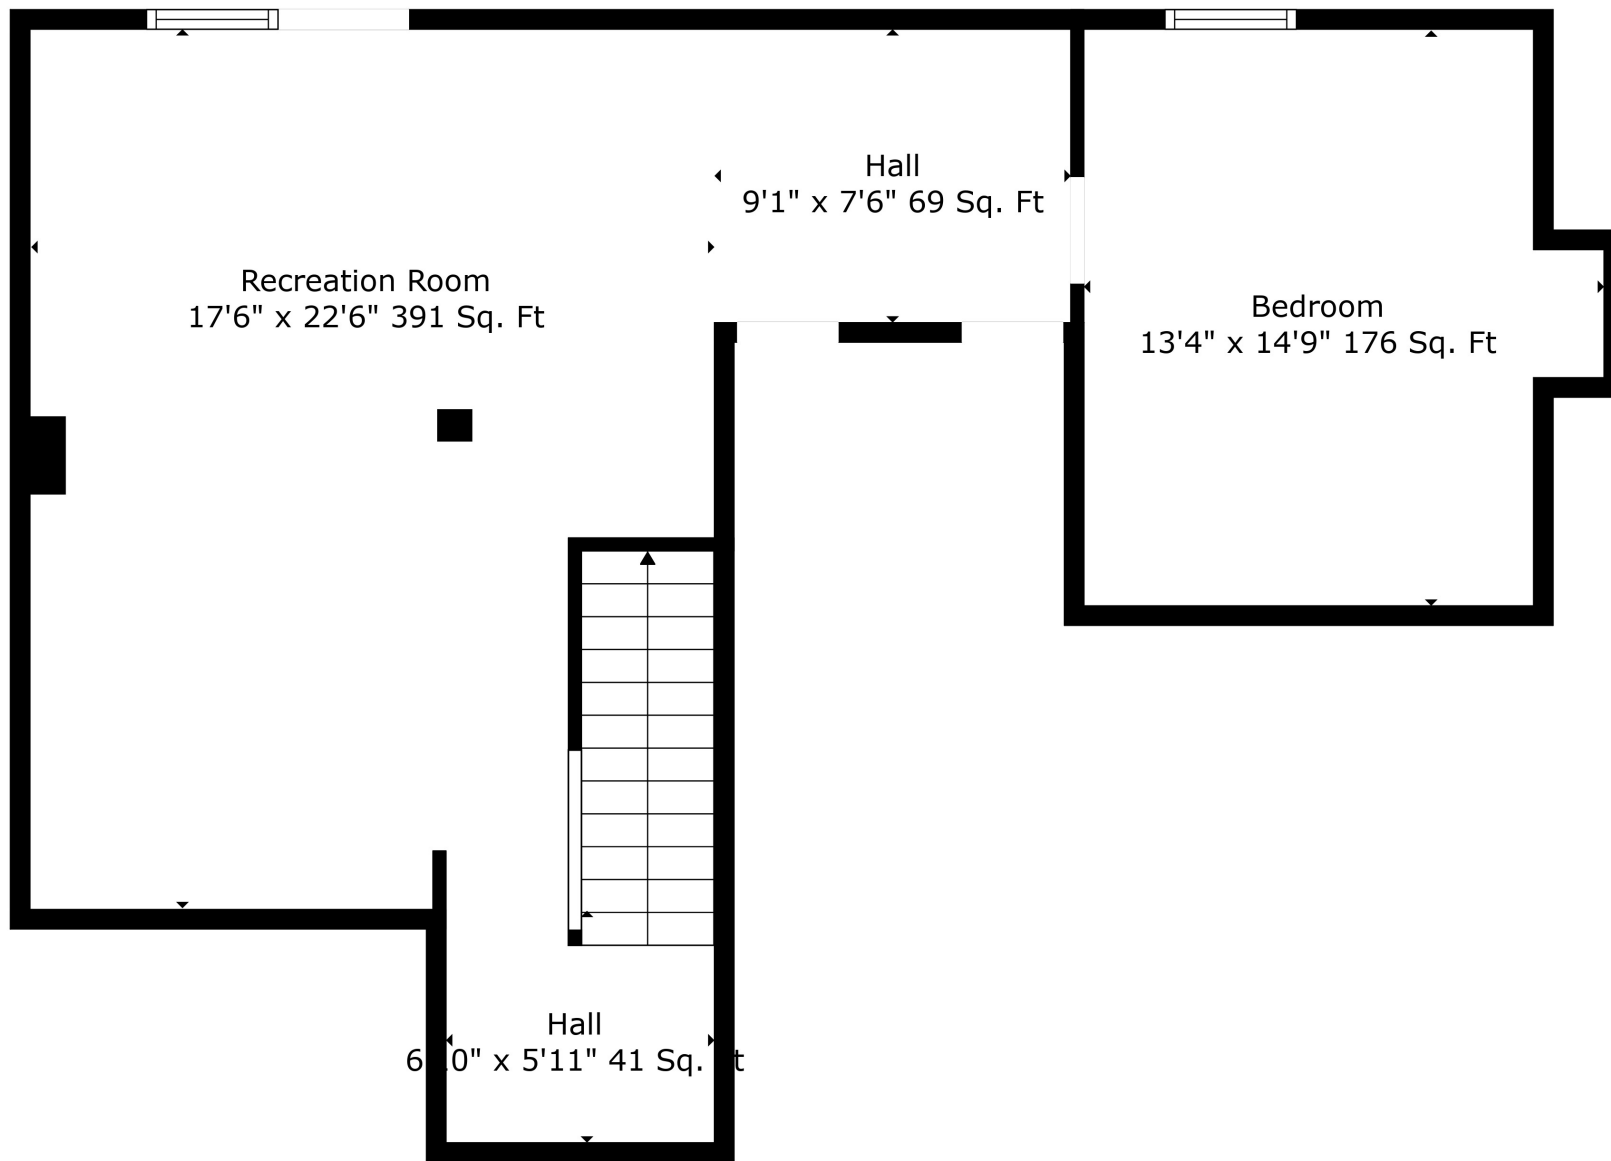

Total scanned area: 2836 sq. ft

Total scanned area: 2836 sq. ft

Measurements Are Calculated By Cubicasa Technology. Deemed Highly Reliable But Not Guaranteed.

Total scanned area: 2836 sq. ft

Measurements Are Calculated By Cubicasa Technology. Deemed Highly Reliable But Not Guaranteed.

Total scanned area: 2836 sq. ft