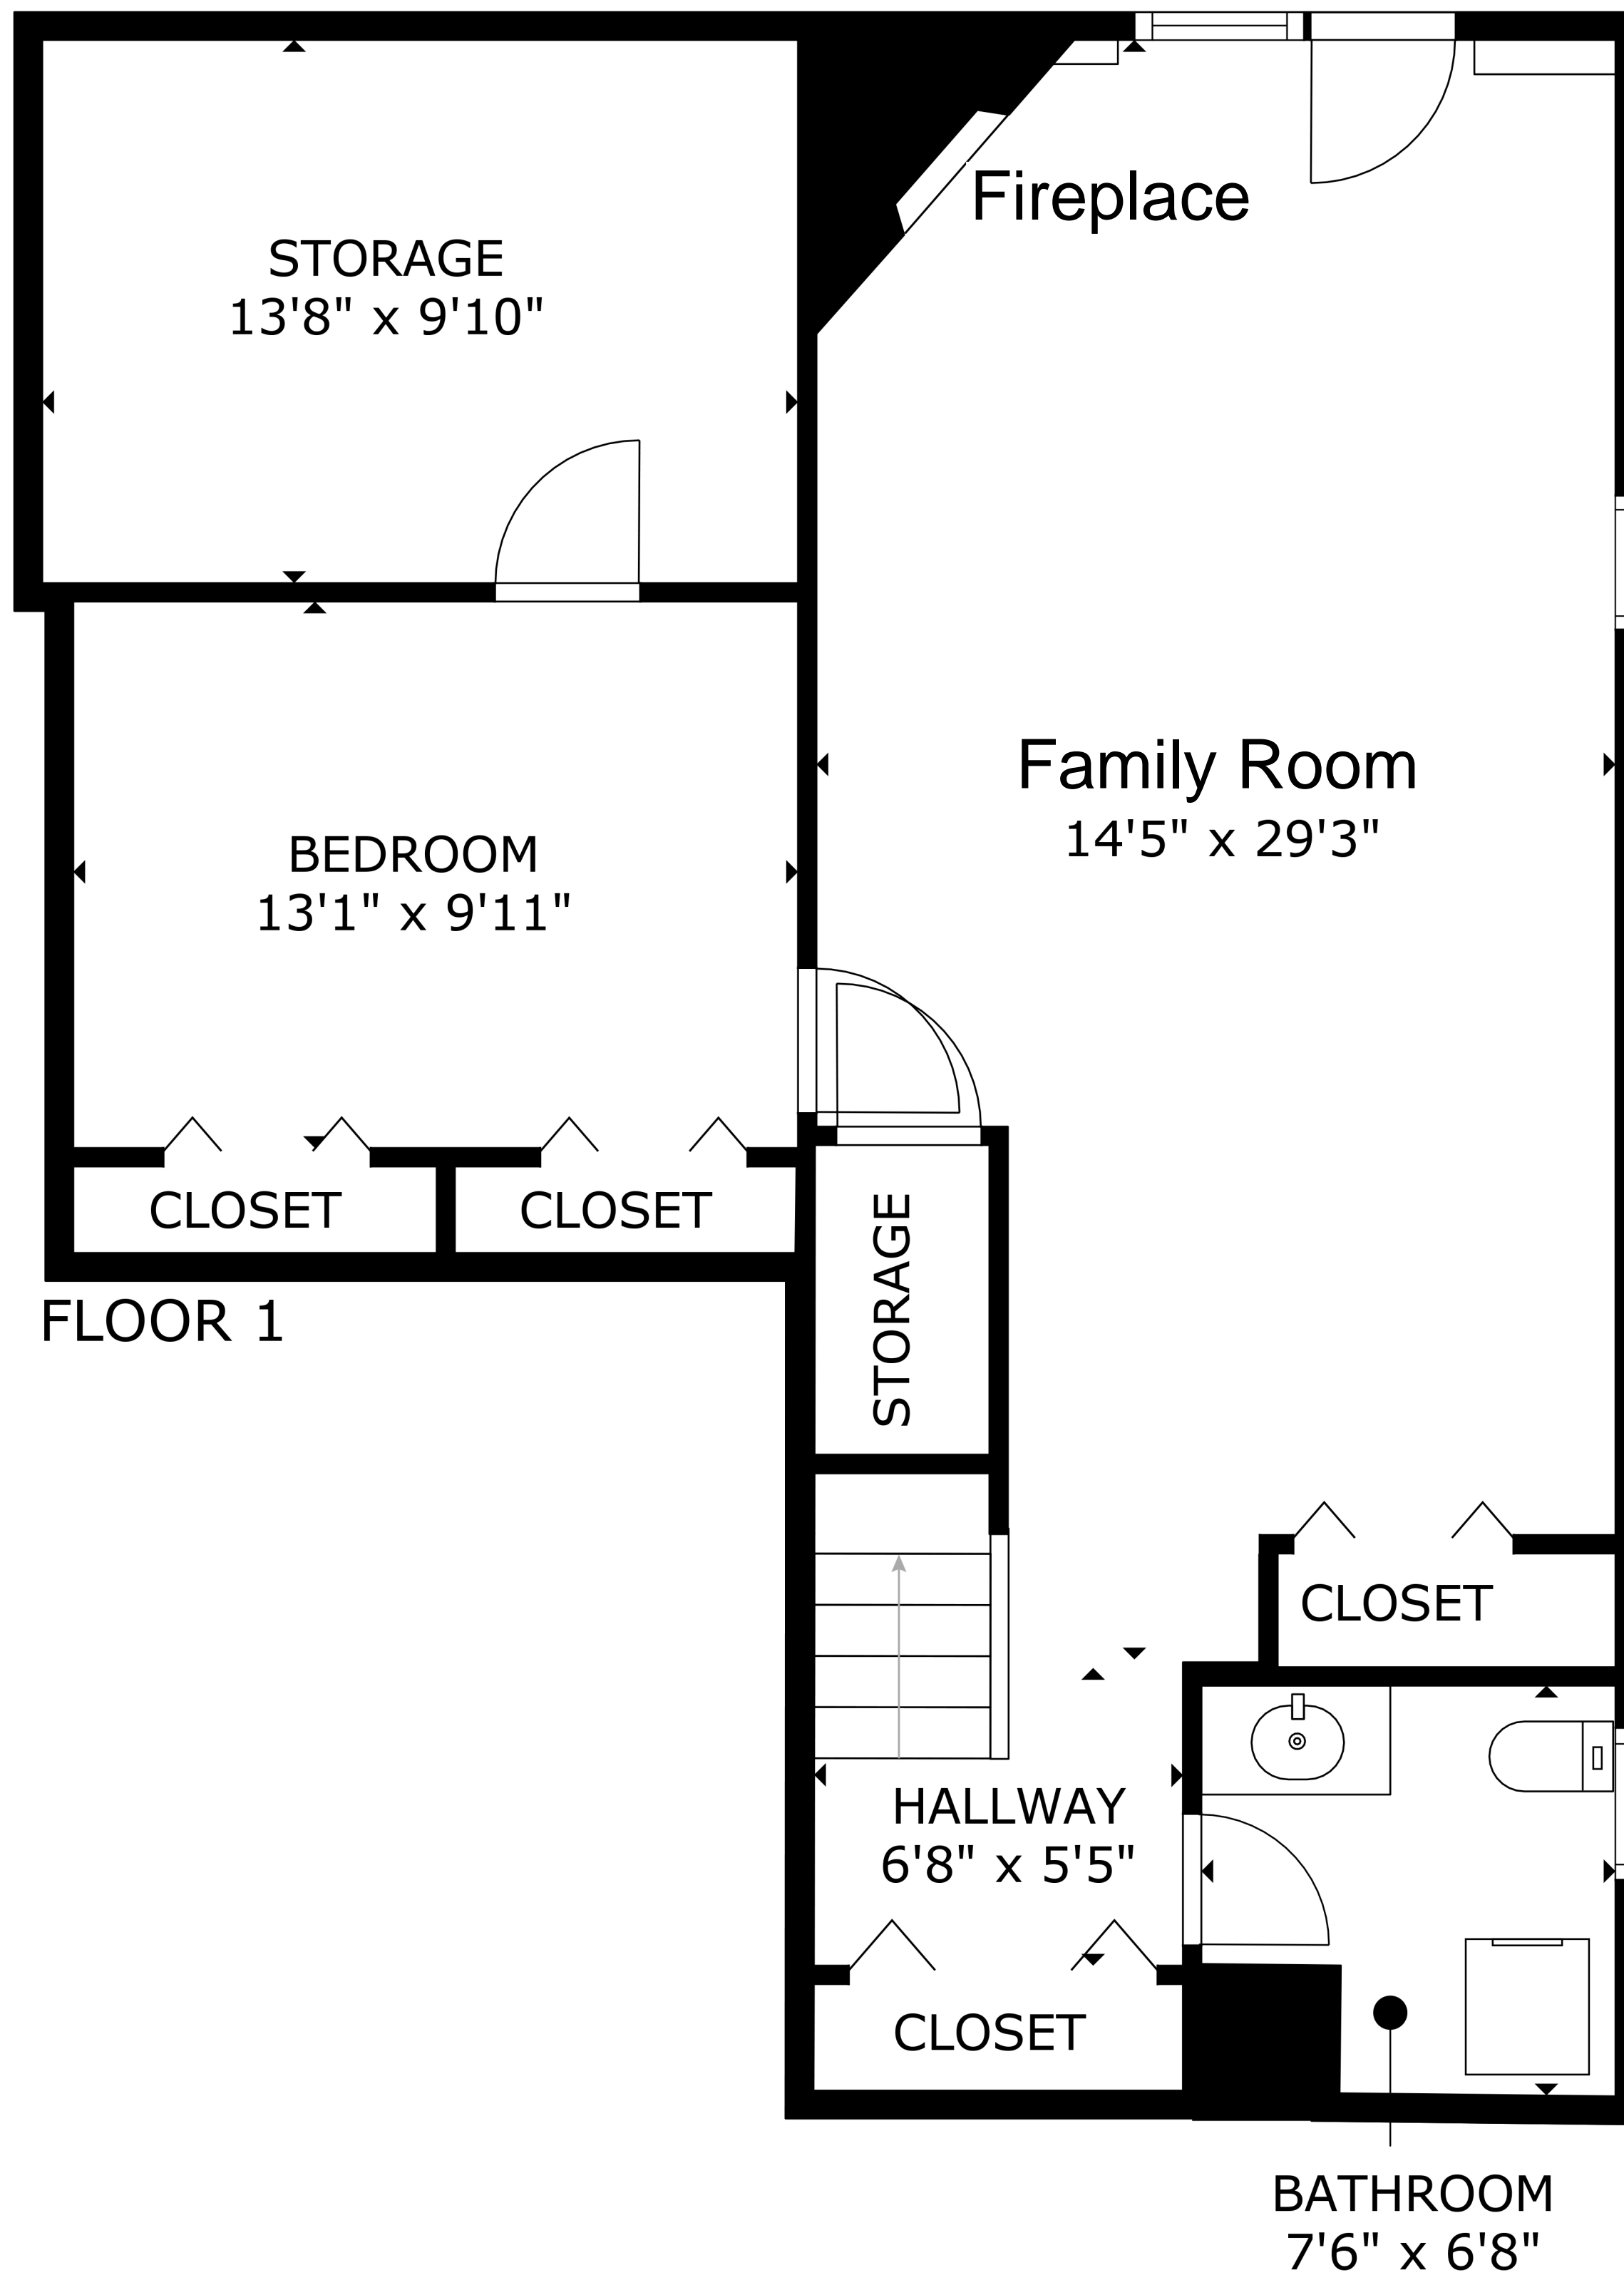

6 Adams Court
Hingham, MA

GROSS INTERNAL AREA
 FLOOR 1: 1,017 sq. ft, FLOOR 2: 920 sq. ft
 FLOOR 3: 830 sq. ft, TOTAL: 2,767 sq. ft
 SIZES AND DIMENSIONS ARE APPROXIMATE, ACTUAL MAY VARY.