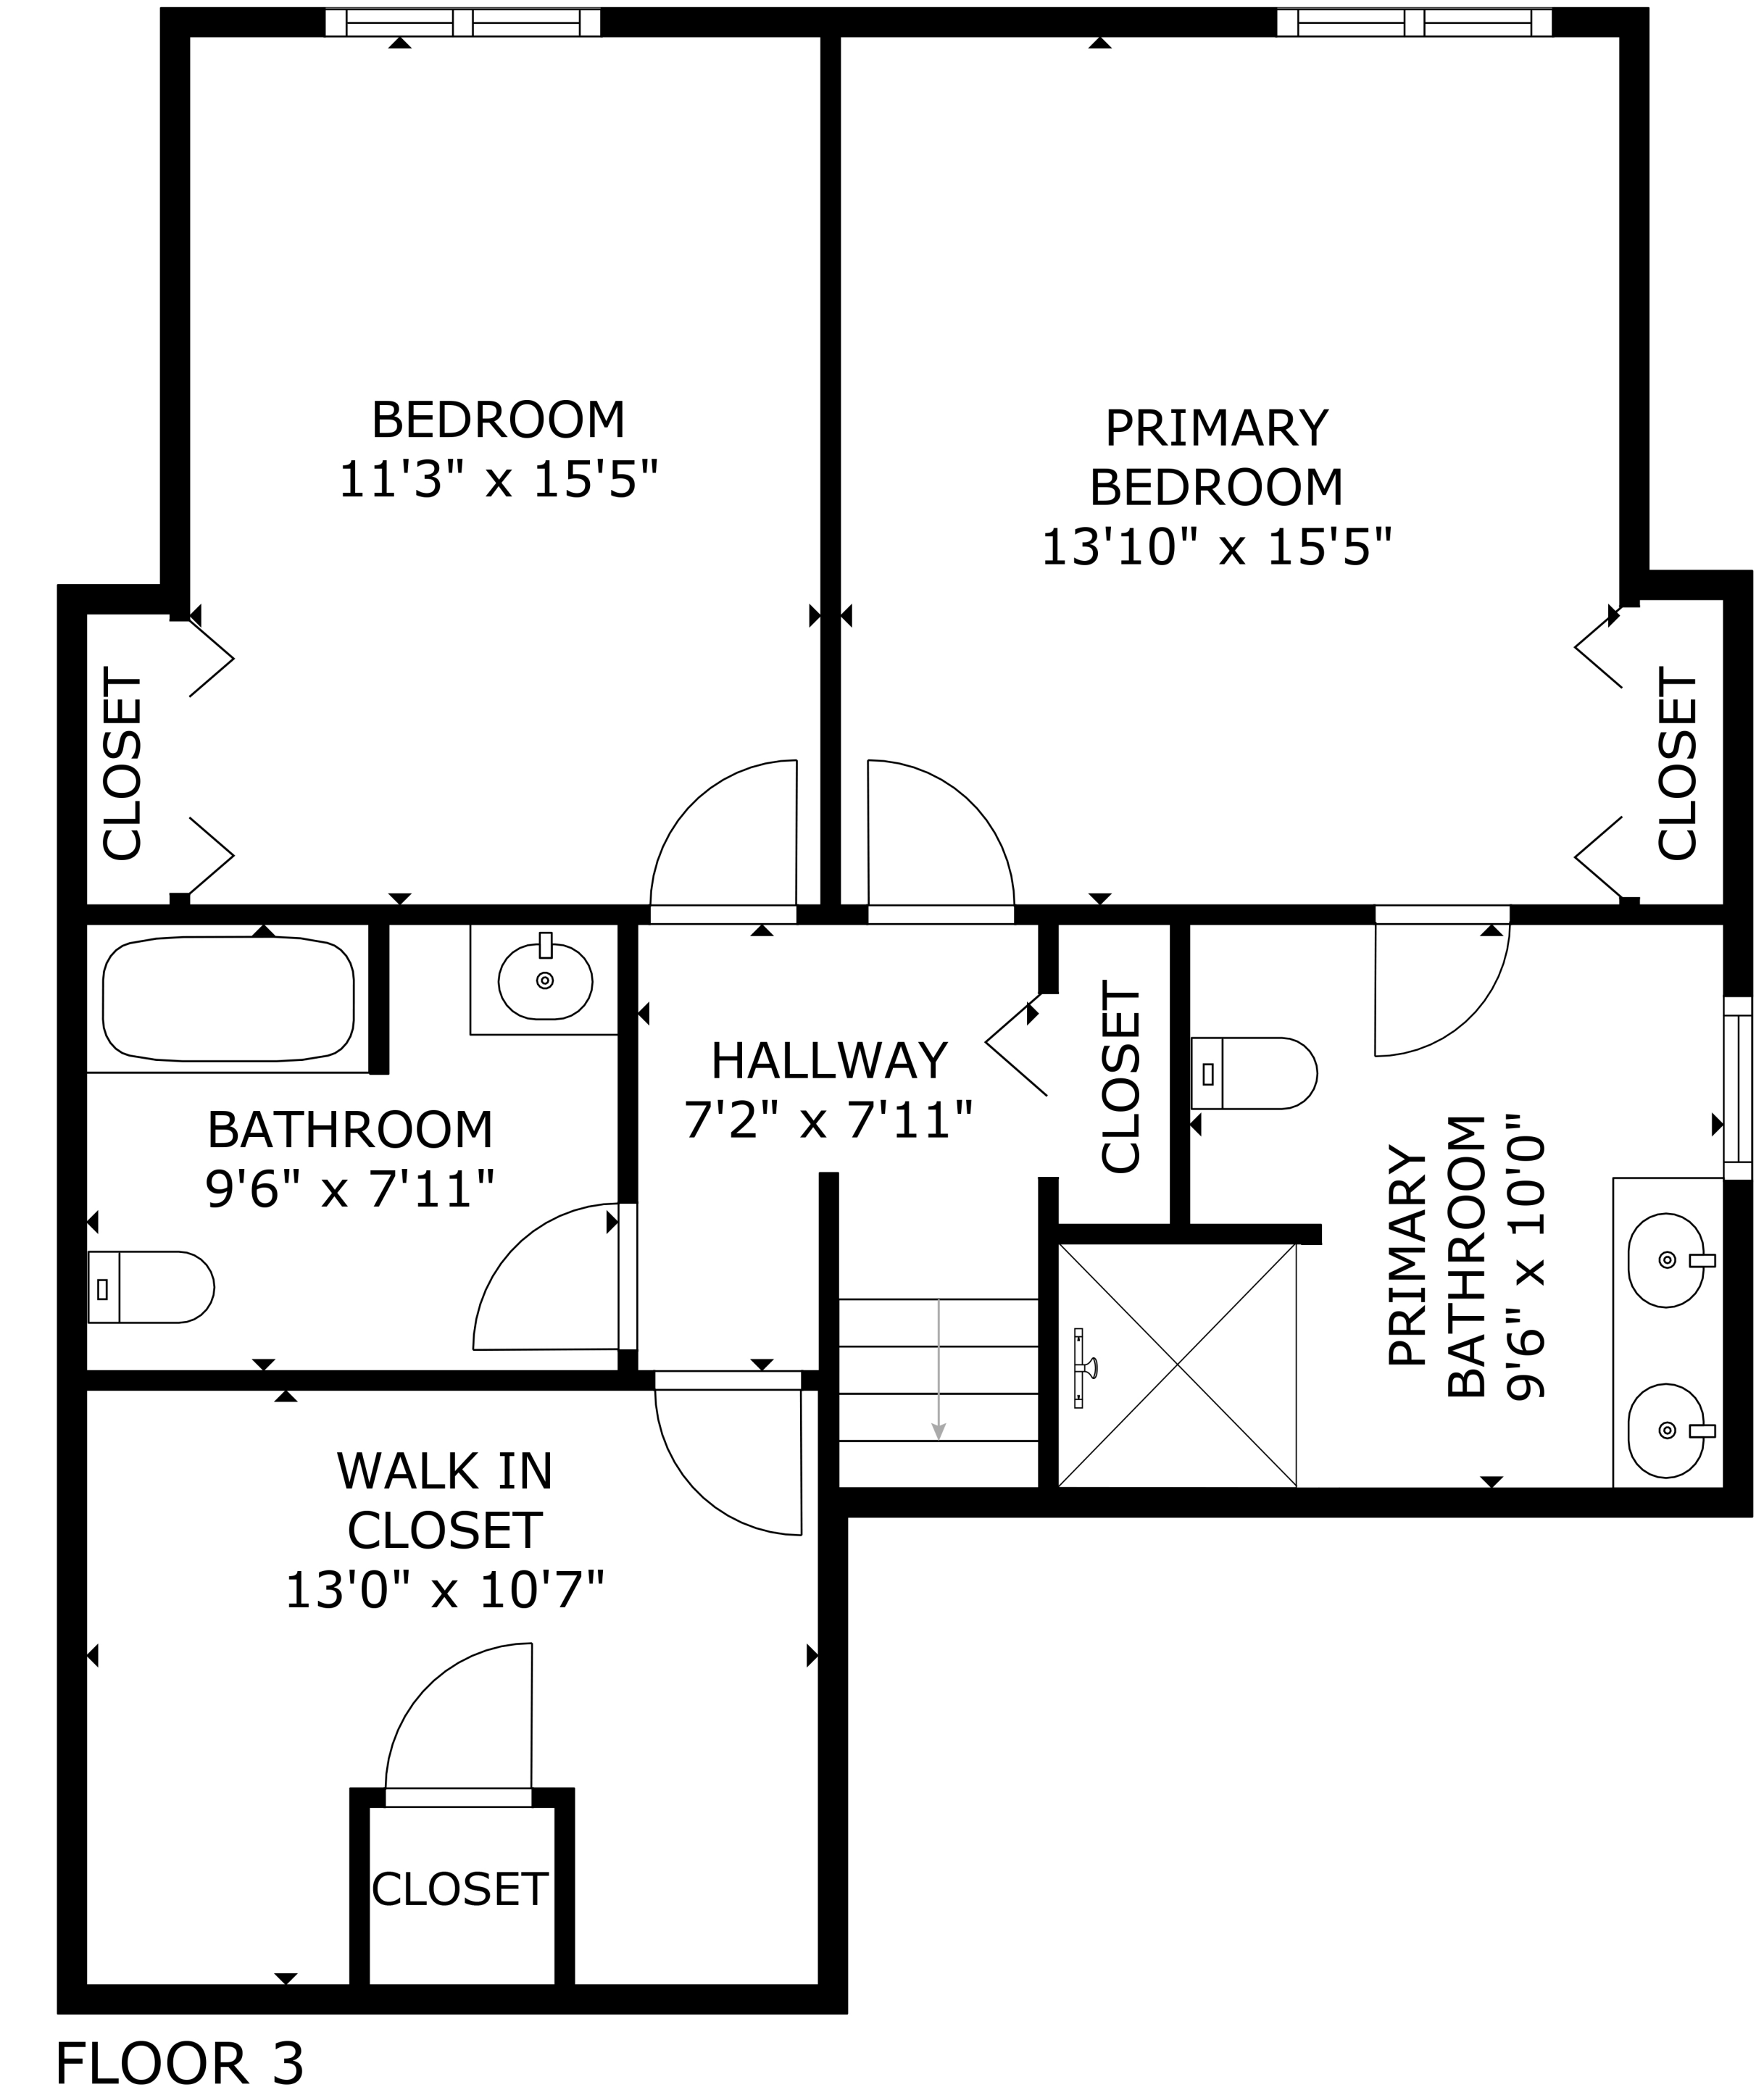

6 Adams Court
Hingham, MA

GROSS INTERNAL AREA
 FLOOR 1: 1,017 sq. ft, FLOOR 2: 920 sq. ft
 FLOOR 3: 830 sq. ft, TOTAL: 2,767 sq. ft
 SIZES AND DIMENSIONS ARE APPROXIMATE, ACTUAL MAY VARY.