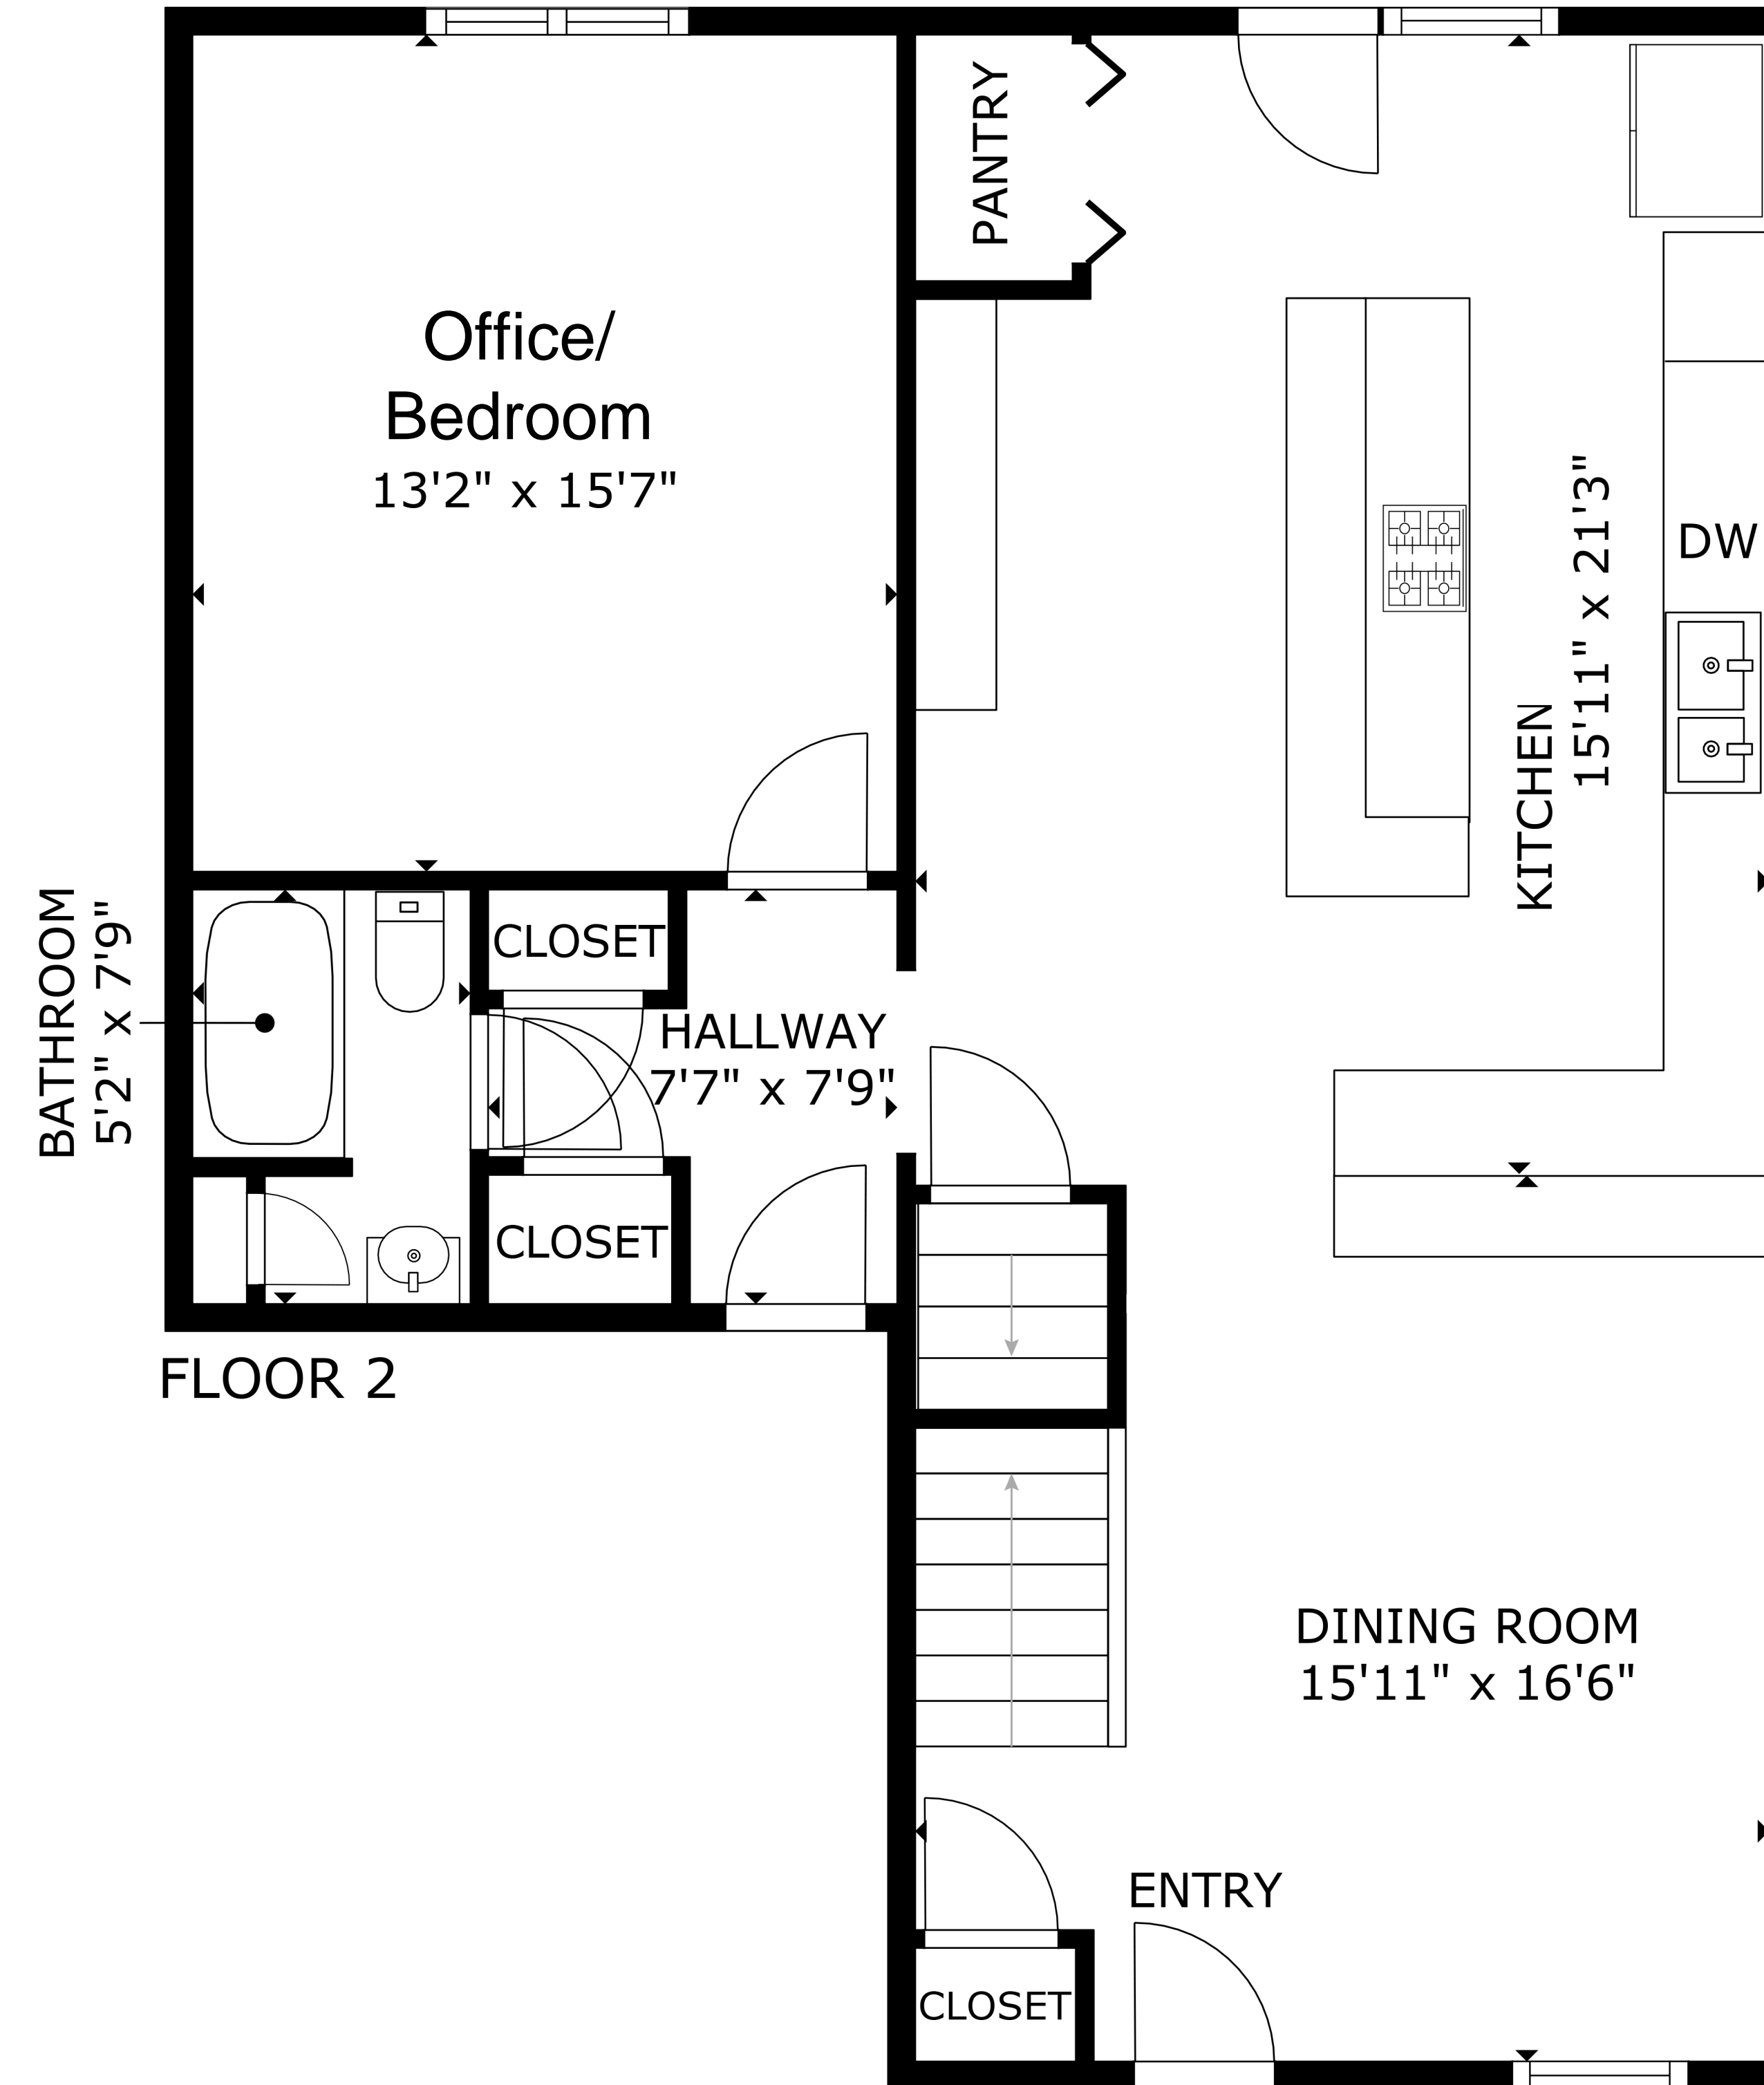

6 Adams Court
Hingham, MA

GROSS INTERNAL AREA
 FLOOR 1: 1,017 sq. ft, FLOOR 2: 920 sq. ft
 FLOOR 3: 830 sq. ft, TOTAL: 2,767 sq. ft
 SIZES AND DIMENSIONS ARE APPROXIMATE, ACTUAL MAY VARY.