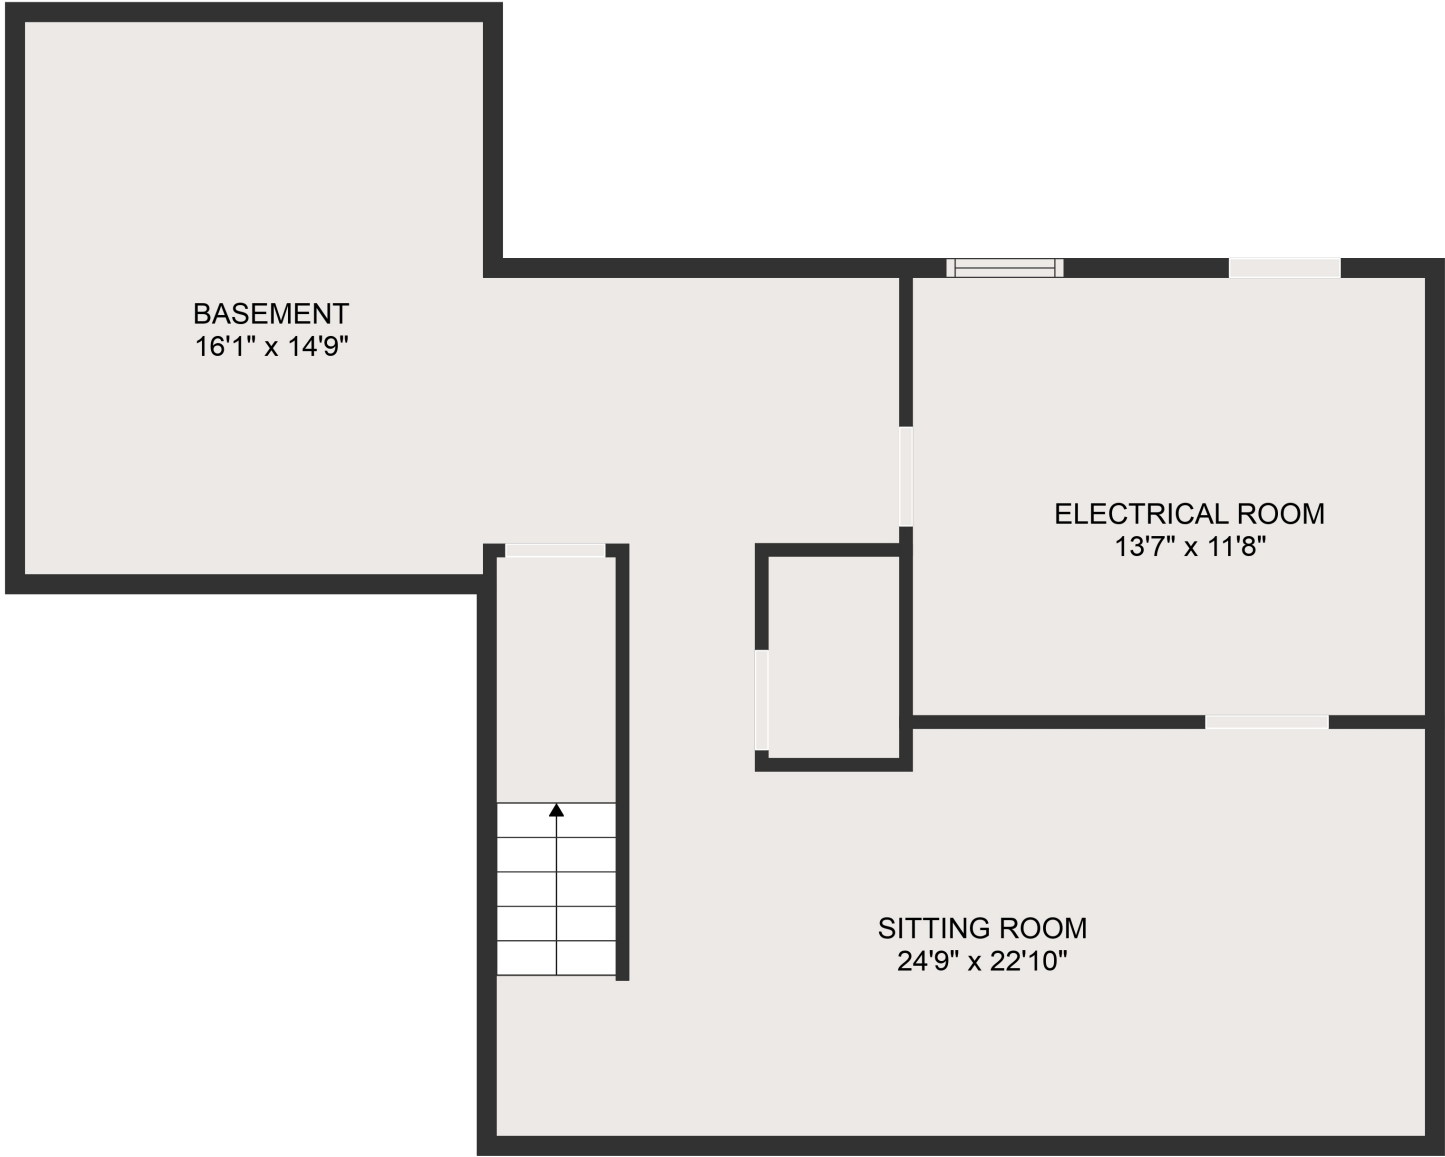

FLOOR 2

FLOOR 3

FLOOR 1

**TOTAL: 2427 sq. ft**

Below Ground: 588 sq. ft, FLOOR 2: 823 sq. ft, FLOOR 3: 1016 sq. ft  
 EXCLUDED AREAS: ELECTRICAL ROOM: 159 sq. ft, GARAGE: 277 sq. ft, SCREENED PORCH: 144 sq. ft,  
 PORCH: 154 sq. ft, FIREPLACE: 10 sq. ft, EMBEDDED WINDOW: 10 sq. ft

MEASUREMENTS ARE DEEMED HIGHLY RELIABLE BUT NOT GUARANTEED.

**TOTAL: 2427 sq. ft**

Below Ground: 588 sq. ft, FLOOR 2: 823 sq. ft, FLOOR 3: 1016 sq. ft  
 EXCLUDED AREAS: ELECTRICAL ROOM: 159 sq. ft, GARAGE: 277 sq. ft, SCREENED PORCH: 144 sq. ft,  
 PORCH: 154 sq. ft, FIREPLACE: 10 sq. ft, EMBEDDED WINDOW: 10 sq. ft

MEASUREMENTS ARE DEEMED HIGHLY RELIABLE BUT NOT GUARANTEED.

**TOTAL: 2427 sq. ft**

Below Ground: 588 sq. ft, FLOOR 2: 823 sq. ft, FLOOR 3: 1016 sq. ft  
 EXCLUDED AREAS: ELECTRICAL ROOM: 159 sq. ft, GARAGE: 277 sq. ft, SCREENED PORCH: 144 sq. ft,  
 PORCH: 154 sq. ft, FIREPLACE: 10 sq. ft, EMBEDDEDWINDOW: 10 sq. ft