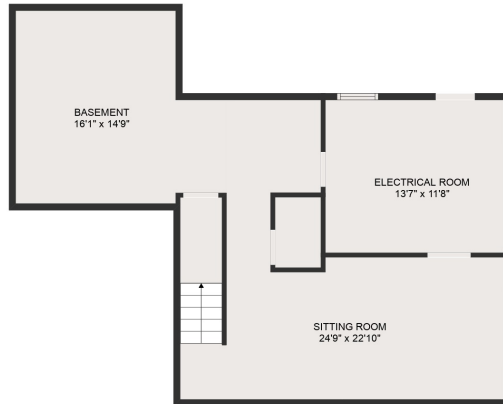

FLOOR 2

FLOOR 3

FLOOR 1

**TOTAL: 2427 sq. ft**

Below Ground: 588 sq. ft, FLOOR 2: 823 sq. ft, FLOOR 3: 1016 sq. ft  
 EXCLUDED AREAS: ELECTRICAL ROOM: 159 sq. ft, GARAGE: 277 sq. ft, SCREENED PORCH: 144 sq. ft,  
 PORCH: 154 sq. ft, FIREPLACE: 10 sq. ft, EMBEDDED WINDOW: 10 sq. ft

MEASUREMENTS ARE DEEMED HIGHLY RELIABLE BUT NOT GUARANTEED.

**TOTAL: 2427 sq. ft**

Below Ground: 588 sq. ft, FLOOR 2: 823 sq. ft, FLOOR 3: 1016 sq. ft  
 EXCLUDED AREAS: ELECTRICAL ROOM: 159 sq. ft, GARAGE: 277 sq. ft, SCREENED PORCH: 144 sq. ft,  
 PORCH: 154 sq. ft, FIREPLACE: 10 sq. ft, EMBEDDED WINDOW: 10 sq. ft

MEASUREMENTS ARE DEEMED HIGHLY RELIABLE BUT NOT GUARANTEED.

**TOTAL: 2427 sq. ft**

Below Ground: 588 sq. ft, FLOOR 2: 823 sq. ft, FLOOR 3: 1016 sq. ft  
 EXCLUDED AREAS: ELECTRICAL ROOM: 159 sq. ft, GARAGE: 277 sq. ft, SCREENED PORCH: 144 sq. ft,  
 PORCH: 154 sq. ft, FIREPLACE: 10 sq. ft, EMBEDDEDWINDOW: 10 sq. ft