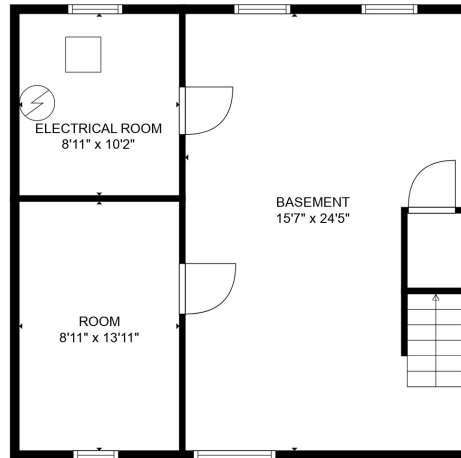

FLOOR 2

FLOOR 1

**TOTAL: 1622 sq. ft**  
 Below Ground: 517 sq. ft, FLOOR 2: 1105 sq. ft  
 EXCLUDED AREAS: ELECTRICAL ROOM: 91 sq. ft, GARAGE: 289 sq. ft

SIZES AND DIMENSIONS ARE APPROXIMATE, ACTUAL MAY VARY.

**TOTAL: 1622 sq. ft**

Below Ground: 517 sq. ft, FLOOR 2: 1105 sq. ft

EXCLUDED AREAS: ELECTRICAL ROOM: 91 sq. ft, GARAGE: 289 sq. ft

SIZES AND DIMENSIONS ARE APPROXIMATE, ACTUAL MAY VARY.

**TOTAL: 1622 sq. ft**

Below Ground: 517 sq. ft, FLOOR 2: 1105 sq. ft

EXCLUDED AREAS: ELECTRICAL ROOM: 91 sq. ft, GARAGE: 289 sq. ft

SIZES AND DIMENSIONS ARE APPROXIMATE, ACTUAL MAY VARY.