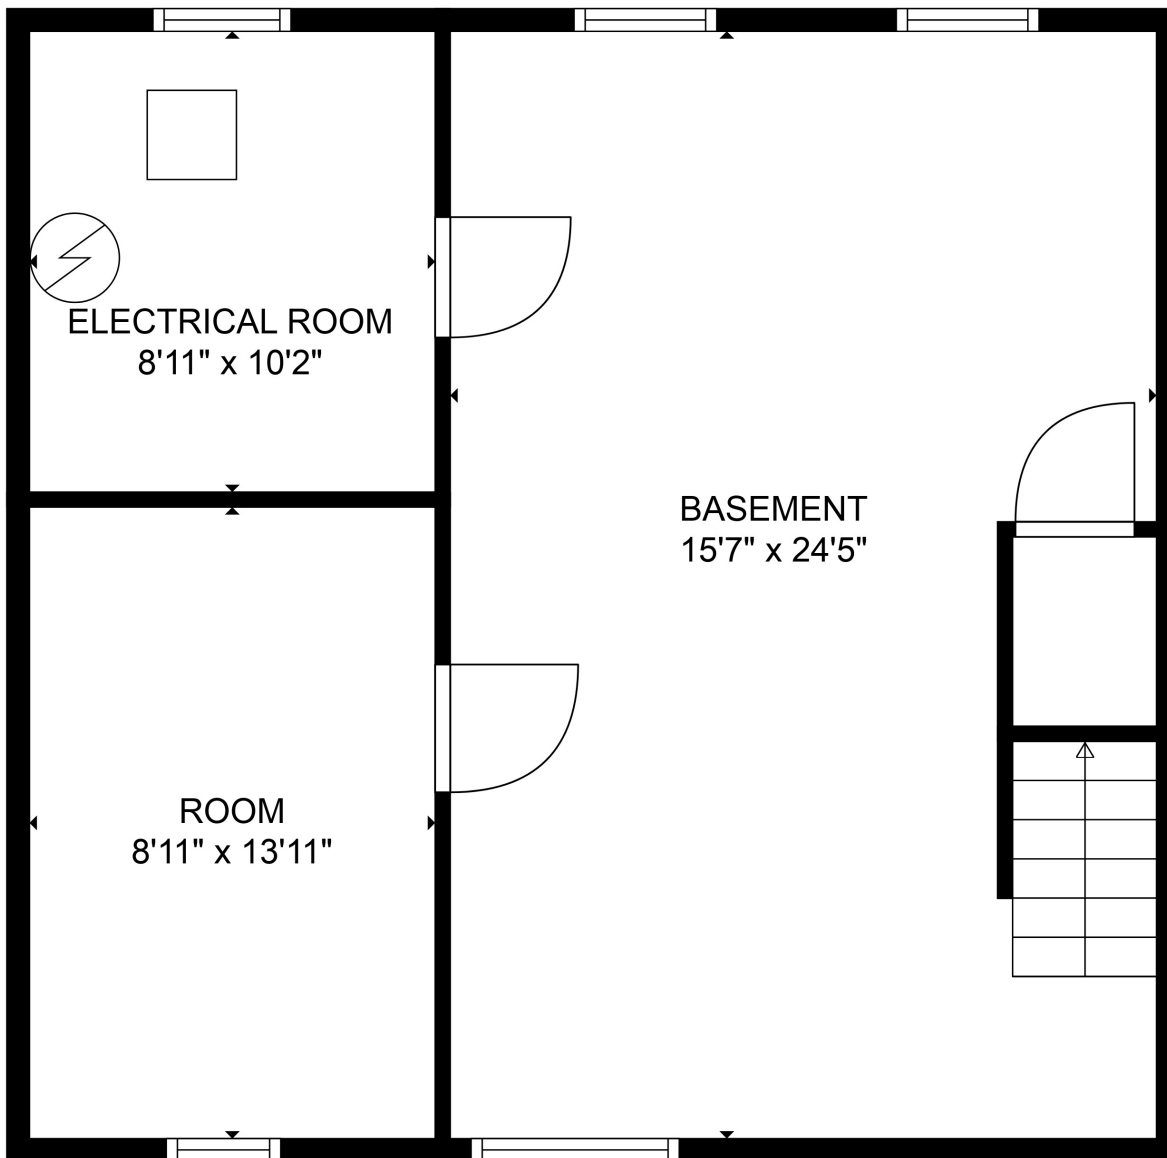

FLOOR 2

FLOOR 1

**TOTAL: 1622 sq. ft**  
 Below Ground: 517 sq. ft, FLOOR 2: 1105 sq. ft  
 EXCLUDED AREAS: ELECTRICAL ROOM: 91 sq. ft, GARAGE: 289 sq. ft

SIZES AND DIMENSIONS ARE APPROXIMATE, ACTUAL MAY VARY.

**TOTAL: 1622 sq. ft**

Below Ground: 517 sq. ft, FLOOR 2: 1105 sq. ft

EXCLUDED AREAS: ELECTRICAL ROOM: 91 sq. ft, GARAGE: 289 sq. ft

SIZES AND DIMENSIONS ARE APPROXIMATE, ACTUAL MAY VARY.

**TOTAL: 1622 sq. ft**

Below Ground: 517 sq. ft, FLOOR 2: 1105 sq. ft

EXCLUDED AREAS: ELECTRICAL ROOM: 91 sq. ft, GARAGE: 289 sq. ft

SIZES AND DIMENSIONS ARE APPROXIMATE, ACTUAL MAY VARY.