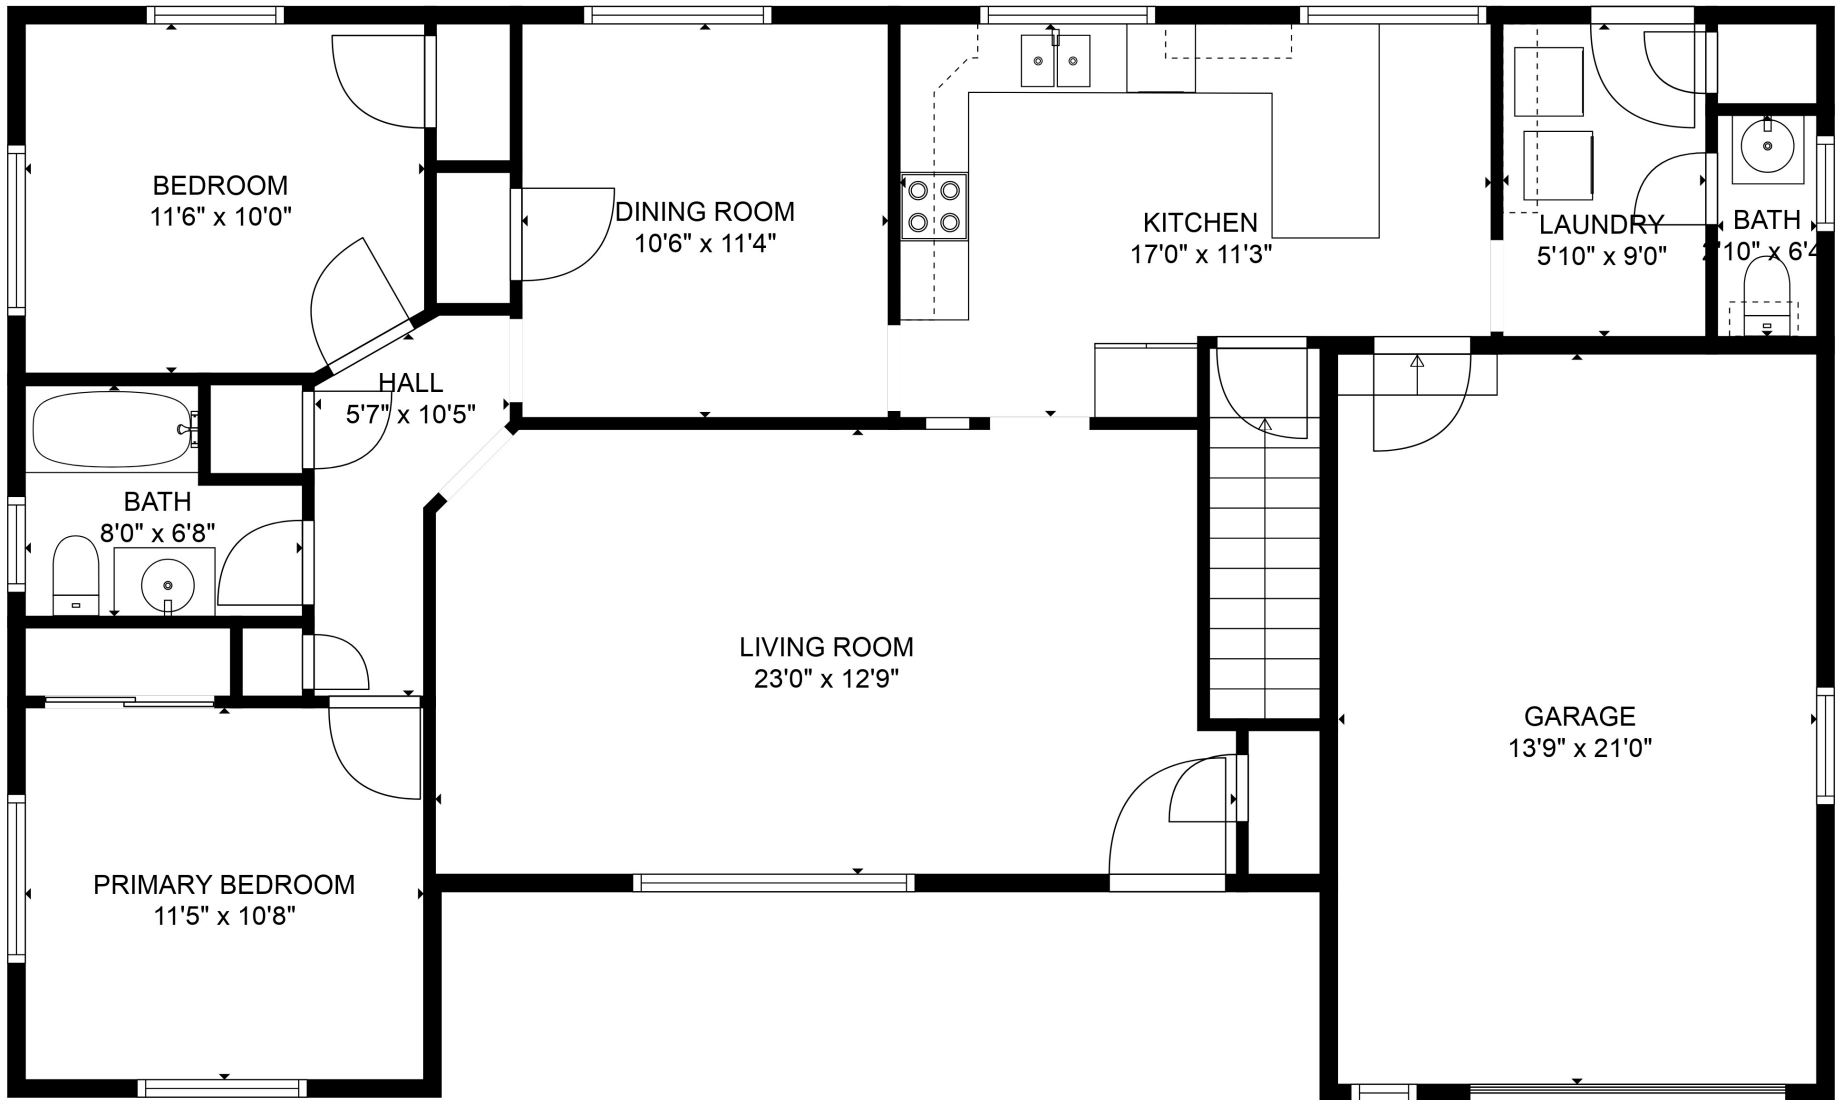

FLOOR 2

FLOOR 1

**TOTAL: 1622 sq. ft**  
 Below Ground: 517 sq. ft, FLOOR 2: 1105 sq. ft  
 EXCLUDED AREAS: ELECTRICAL ROOM: 91 sq. ft, GARAGE: 289 sq. ft

SIZES AND DIMENSIONS ARE APPROXIMATE, ACTUAL MAY VARY.

**TOTAL: 1622 sq. ft**

Below Ground: 517 sq. ft, FLOOR 2: 1105 sq. ft

EXCLUDED AREAS: ELECTRICAL ROOM: 91 sq. ft, GARAGE: 289 sq. ft

SIZES AND DIMENSIONS ARE APPROXIMATE, ACTUAL MAY VARY.

**TOTAL: 1622 sq. ft**

Below Ground: 517 sq. ft, FLOOR 2: 1105 sq. ft

EXCLUDED AREAS: ELECTRICAL ROOM: 91 sq. ft, GARAGE: 289 sq. ft

SIZES AND DIMENSIONS ARE APPROXIMATE, ACTUAL MAY VARY.