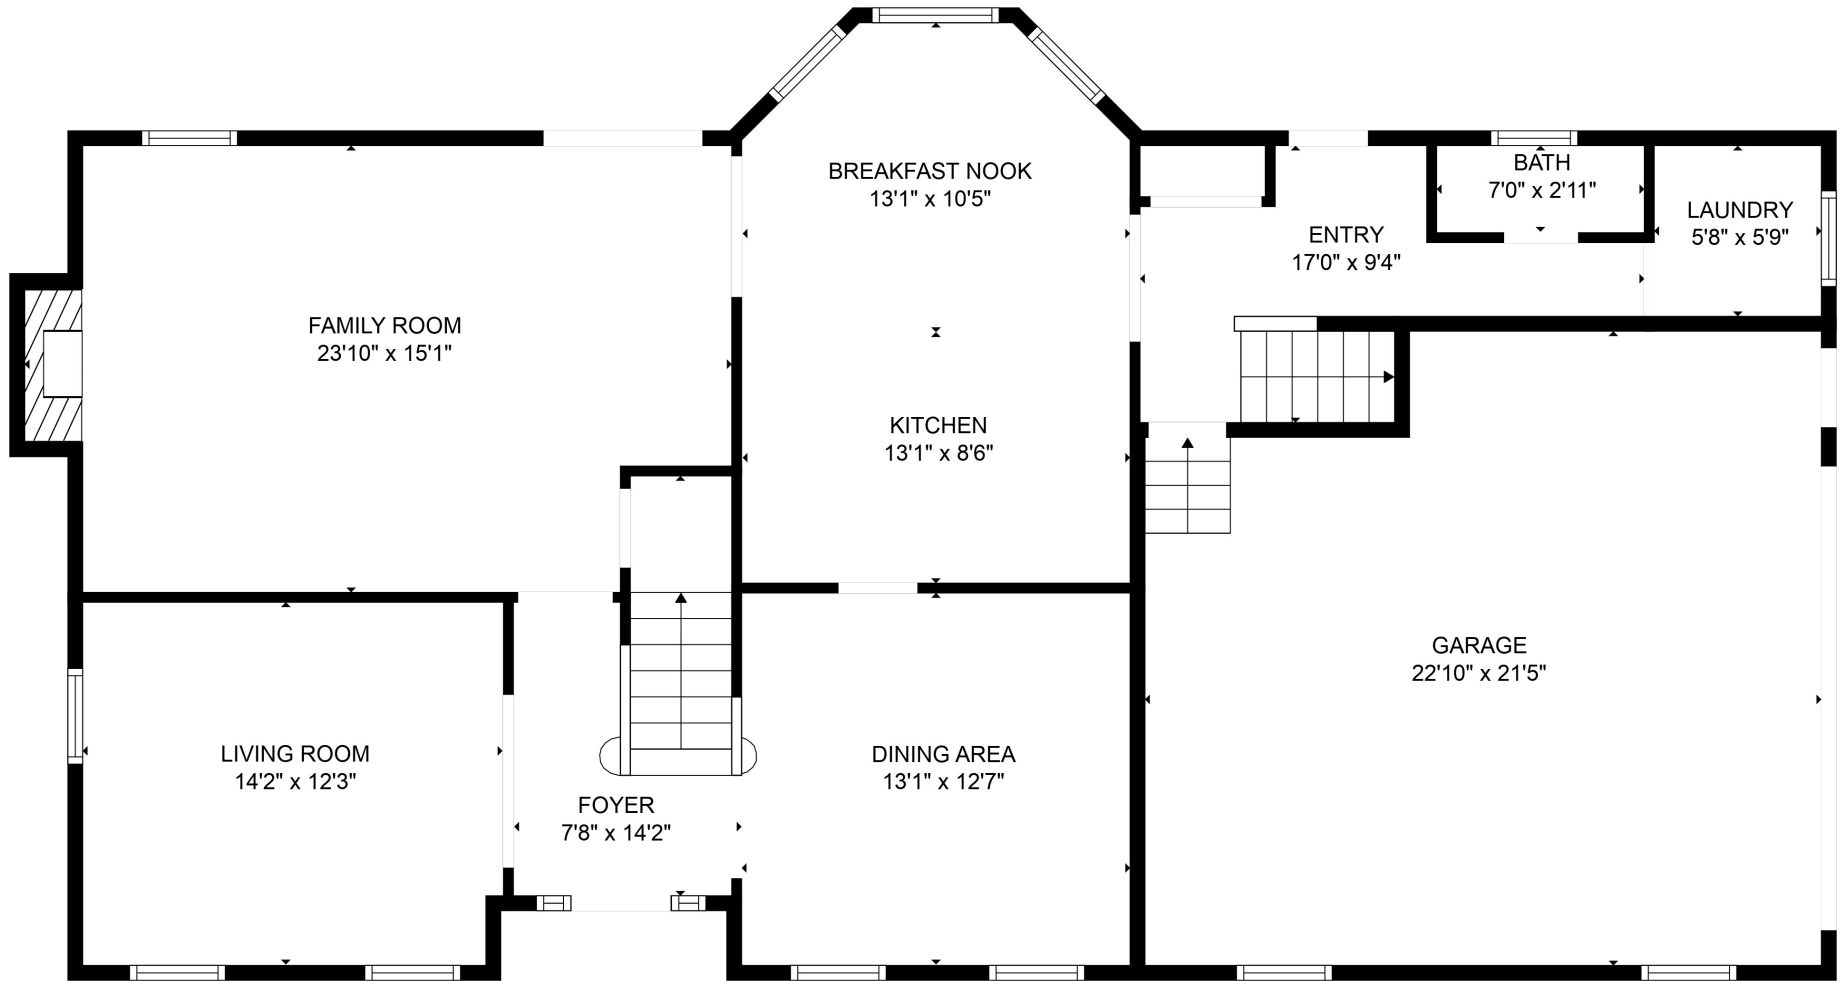

FLOOR 2

FLOOR 3

FLOOR 1

Total scanned area: 3165 sq. ft

SIZES AND DIMENSIONS ARE APPROXIMATE. ACTUAL MAY VARY.

Total scanned area: 3165 sq. ft

SIZES AND DIMENSIONS ARE APPROXIMATE. ACTUAL MAY VARY.

ROOM
19'8" x 17'6"

Total scanned area: 3165 sq. ft

SIZES AND DIMENSIONS ARE APPROXIMATE. ACTUAL MAY VARY.

Total scanned area: 3165 sq. ft

SIZES AND DIMENSIONS ARE APPROXIMATE. ACTUAL MAY VARY.