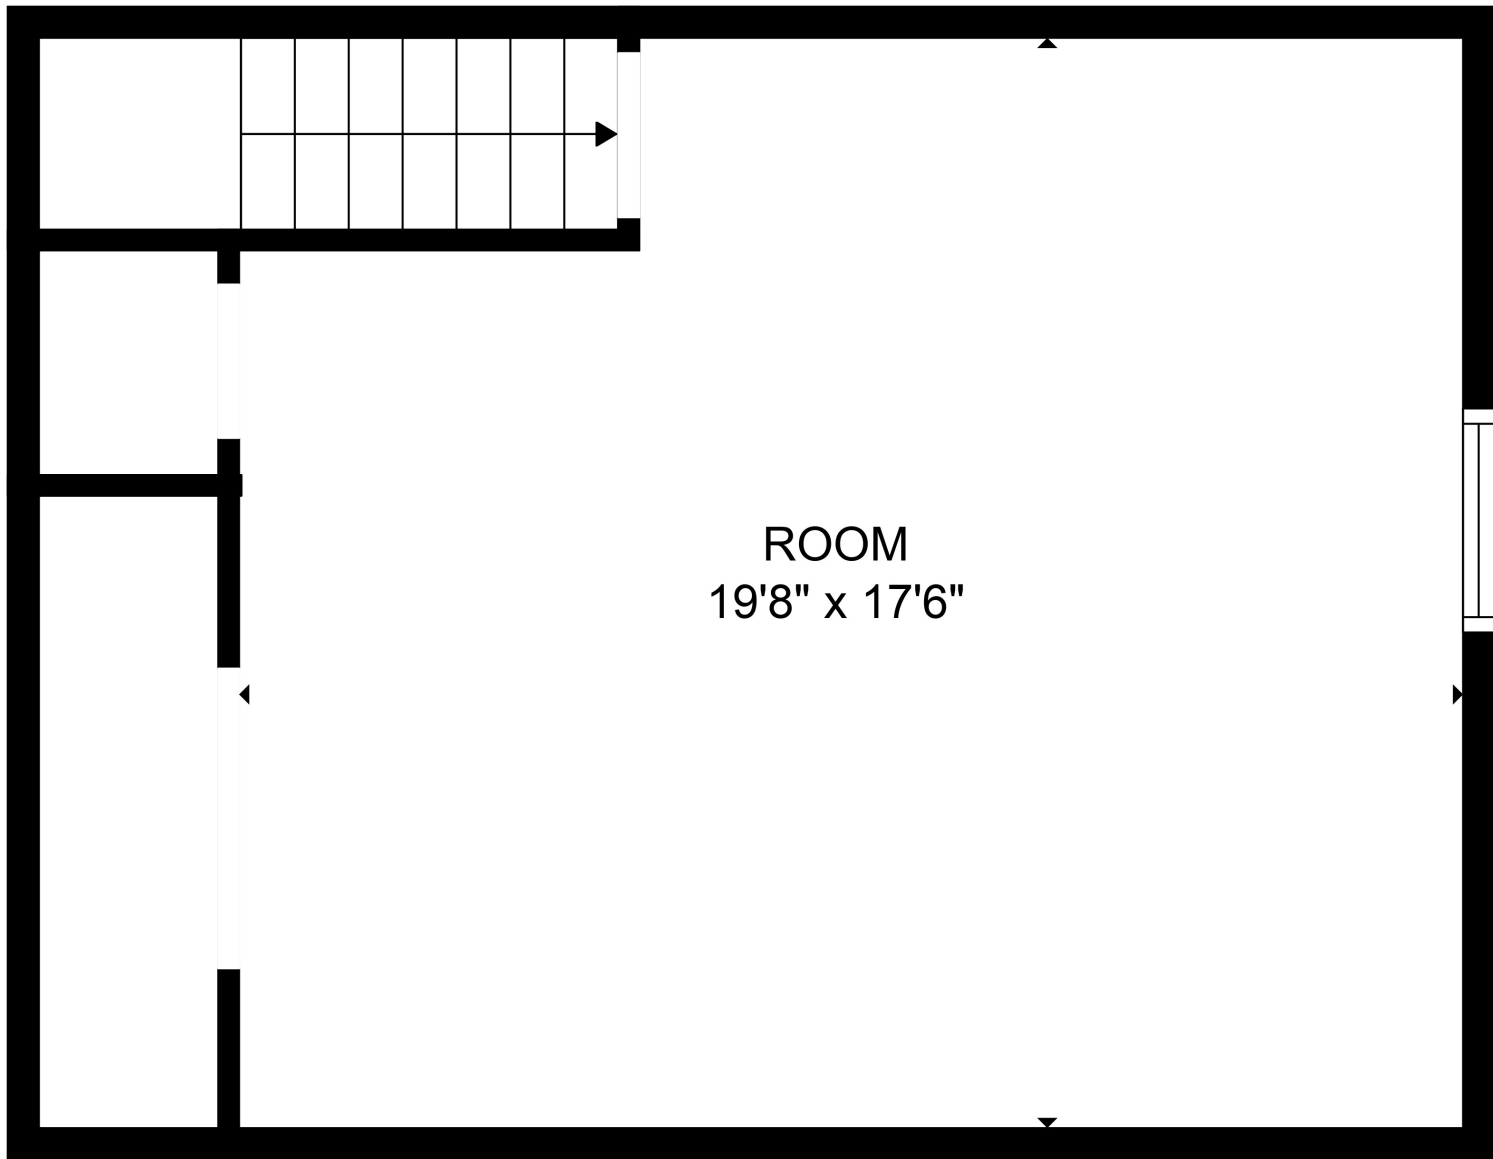

FLOOR 2

FLOOR 3

FLOOR 1

Total scanned area: 3165 sq. ft

SIZES AND DIMENSIONS ARE APPROXIMATE. ACTUAL MAY VARY.

Total scanned area: 3165 sq. ft

SIZES AND DIMENSIONS ARE APPROXIMATE. ACTUAL MAY VARY.

ROOM
19'8" x 17'6"

Total scanned area: 3165 sq. ft

SIZES AND DIMENSIONS ARE APPROXIMATE. ACTUAL MAY VARY.

Total scanned area: 3165 sq. ft

SIZES AND DIMENSIONS ARE APPROXIMATE. ACTUAL MAY VARY.