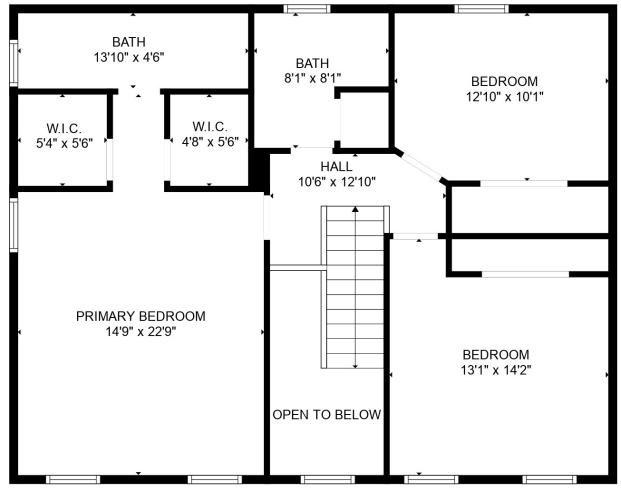

FLOOR 2

FLOOR 3

FLOOR 1

Total scanned area: 3165 sq. ft

SIZES AND DIMENSIONS ARE APPROXIMATE. ACTUAL MAY VARY.

Total scanned area: 3165 sq. ft

SIZES AND DIMENSIONS ARE APPROXIMATE. ACTUAL MAY VARY.

ROOM
19'8" x 17'6"

Total scanned area: 3165 sq. ft

SIZES AND DIMENSIONS ARE APPROXIMATE. ACTUAL MAY VARY.

Total scanned area: 3165 sq. ft

SIZES AND DIMENSIONS ARE APPROXIMATE. ACTUAL MAY VARY.