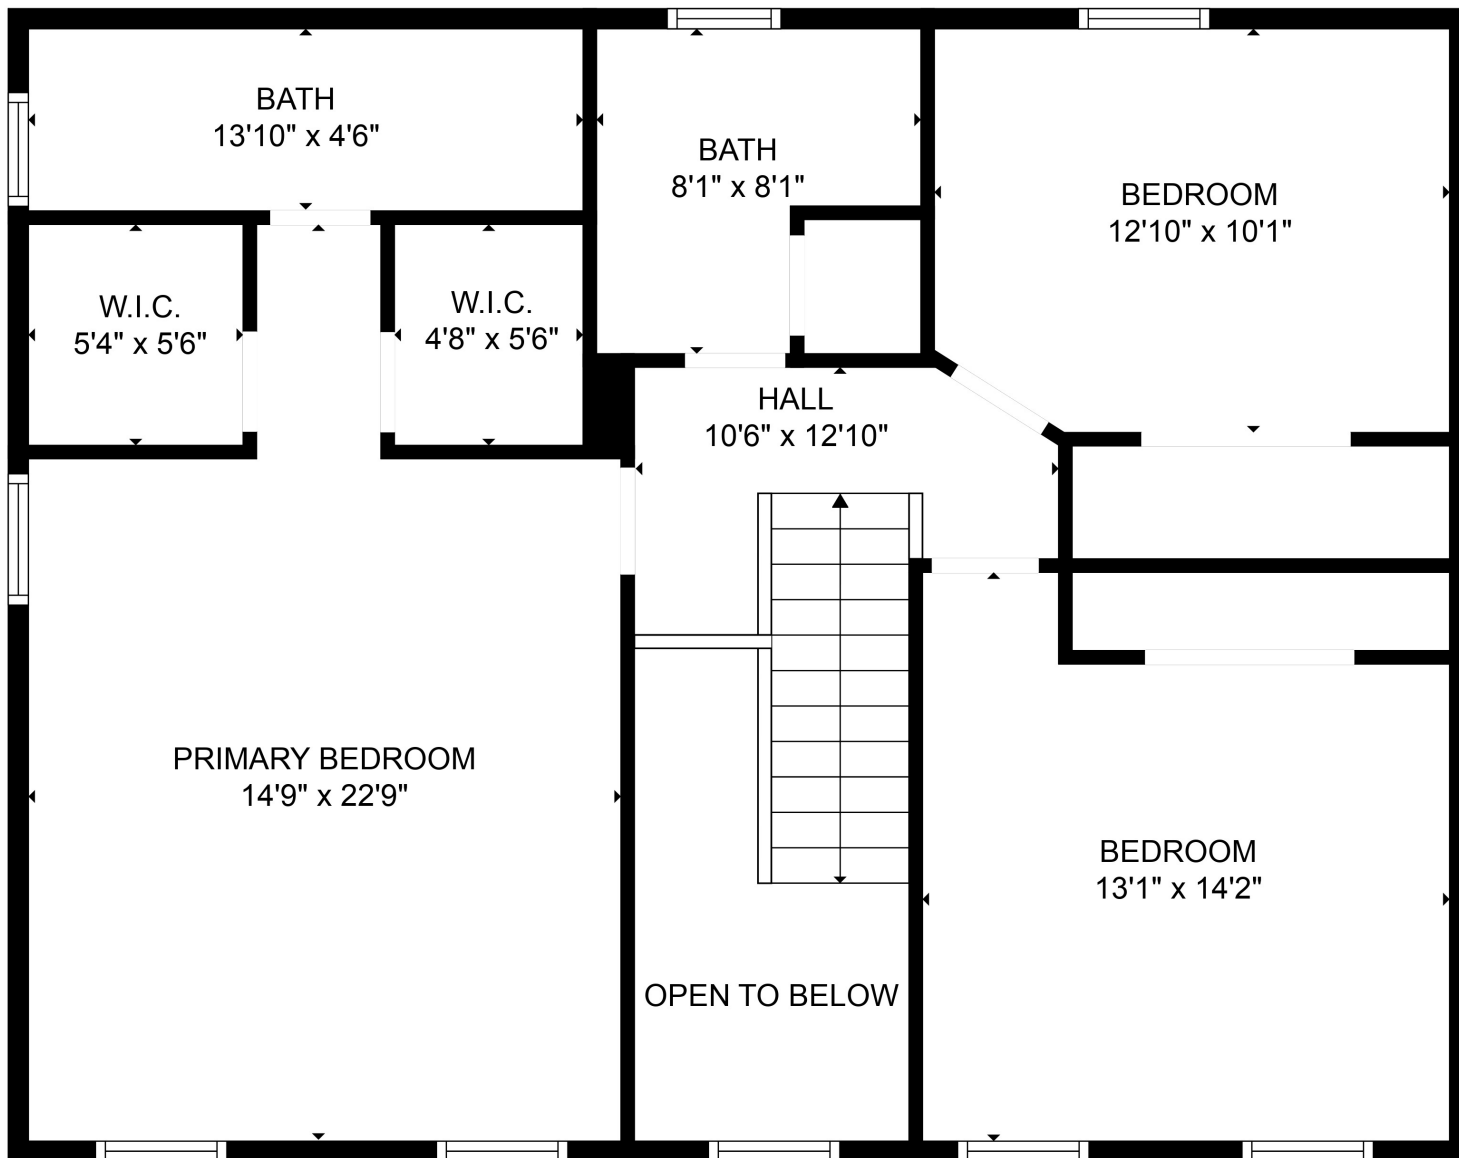

FLOOR 2

FLOOR 3

FLOOR 1

Total scanned area: 3165 sq. ft

SIZES AND DIMENSIONS ARE APPROXIMATE. ACTUAL MAY VARY.

Total scanned area: 3165 sq. ft

SIZES AND DIMENSIONS ARE APPROXIMATE. ACTUAL MAY VARY.

ROOM
19'8" x 17'6"

Total scanned area: 3165 sq. ft

SIZES AND DIMENSIONS ARE APPROXIMATE. ACTUAL MAY VARY.

Total scanned area: 3165 sq. ft

SIZES AND DIMENSIONS ARE APPROXIMATE. ACTUAL MAY VARY.