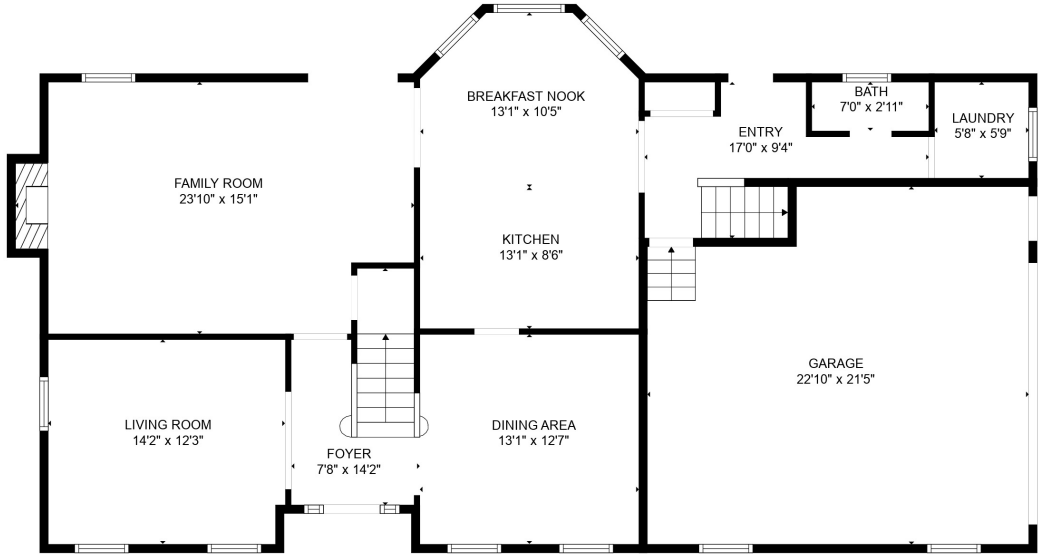

FLOOR 2

FLOOR 3

FLOOR 1

Total scanned area: 3165 sq. ft

SIZES AND DIMENSIONS ARE APPROXIMATE. ACTUAL MAY VARY.

Total scanned area: 3165 sq. ft

SIZES AND DIMENSIONS ARE APPROXIMATE. ACTUAL MAY VARY.

ROOM
19'8" x 17'6"

Total scanned area: 3165 sq. ft

SIZES AND DIMENSIONS ARE APPROXIMATE. ACTUAL MAY VARY.

Total scanned area: 3165 sq. ft

SIZES AND DIMENSIONS ARE APPROXIMATE. ACTUAL MAY VARY.