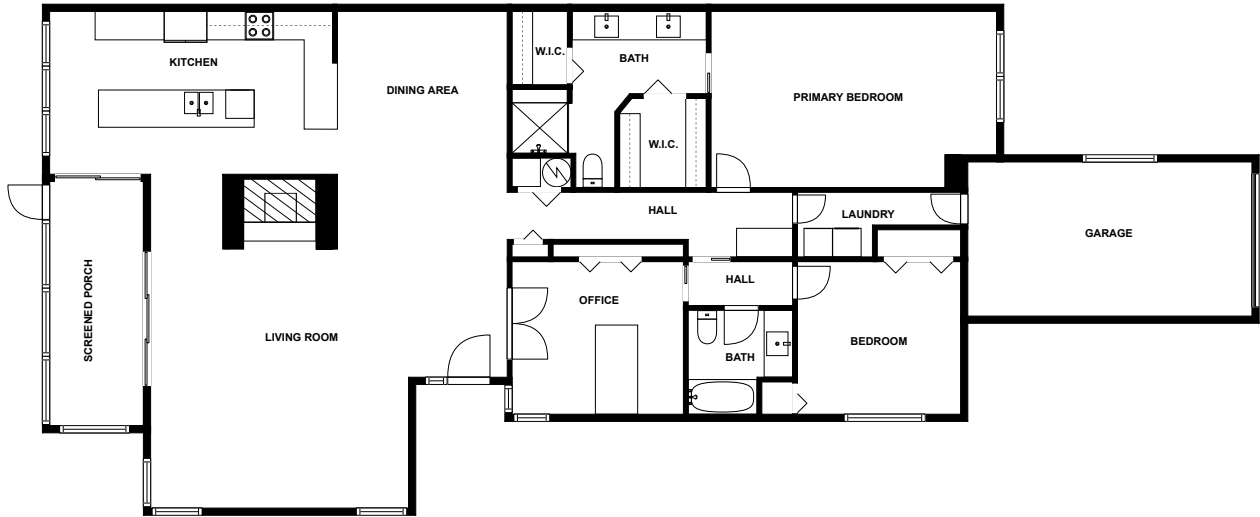

Home report

Pelican Place 49
Belleair

Highlights

1 Kitchen

1 Living room

2 Bedroom

2 Bath

1 Office

**Morton Plant Hospital
Heliport, 1.6 mi**

Floor plan

fvm

SIZES AND DIMENSIONS ARE APPROXIMATE, ACTUAL MAY VARY.

Appendix 1: Data sheet

Outdoor - 1	Outdoor - Porch - 1	Outdoor - Porch - Screen - 1
Bath - 2	Bedroom - 2	Bedroom - Master - 1
Office - 1	Garage - 1	Hall - 2
Utility - 1	Utility - Laundry - 1	Closet - 2
Closet - WalkIn - 2	LivingRoom - 1	Dining - 1
Dining - Open - 1	Kitchen - 1	