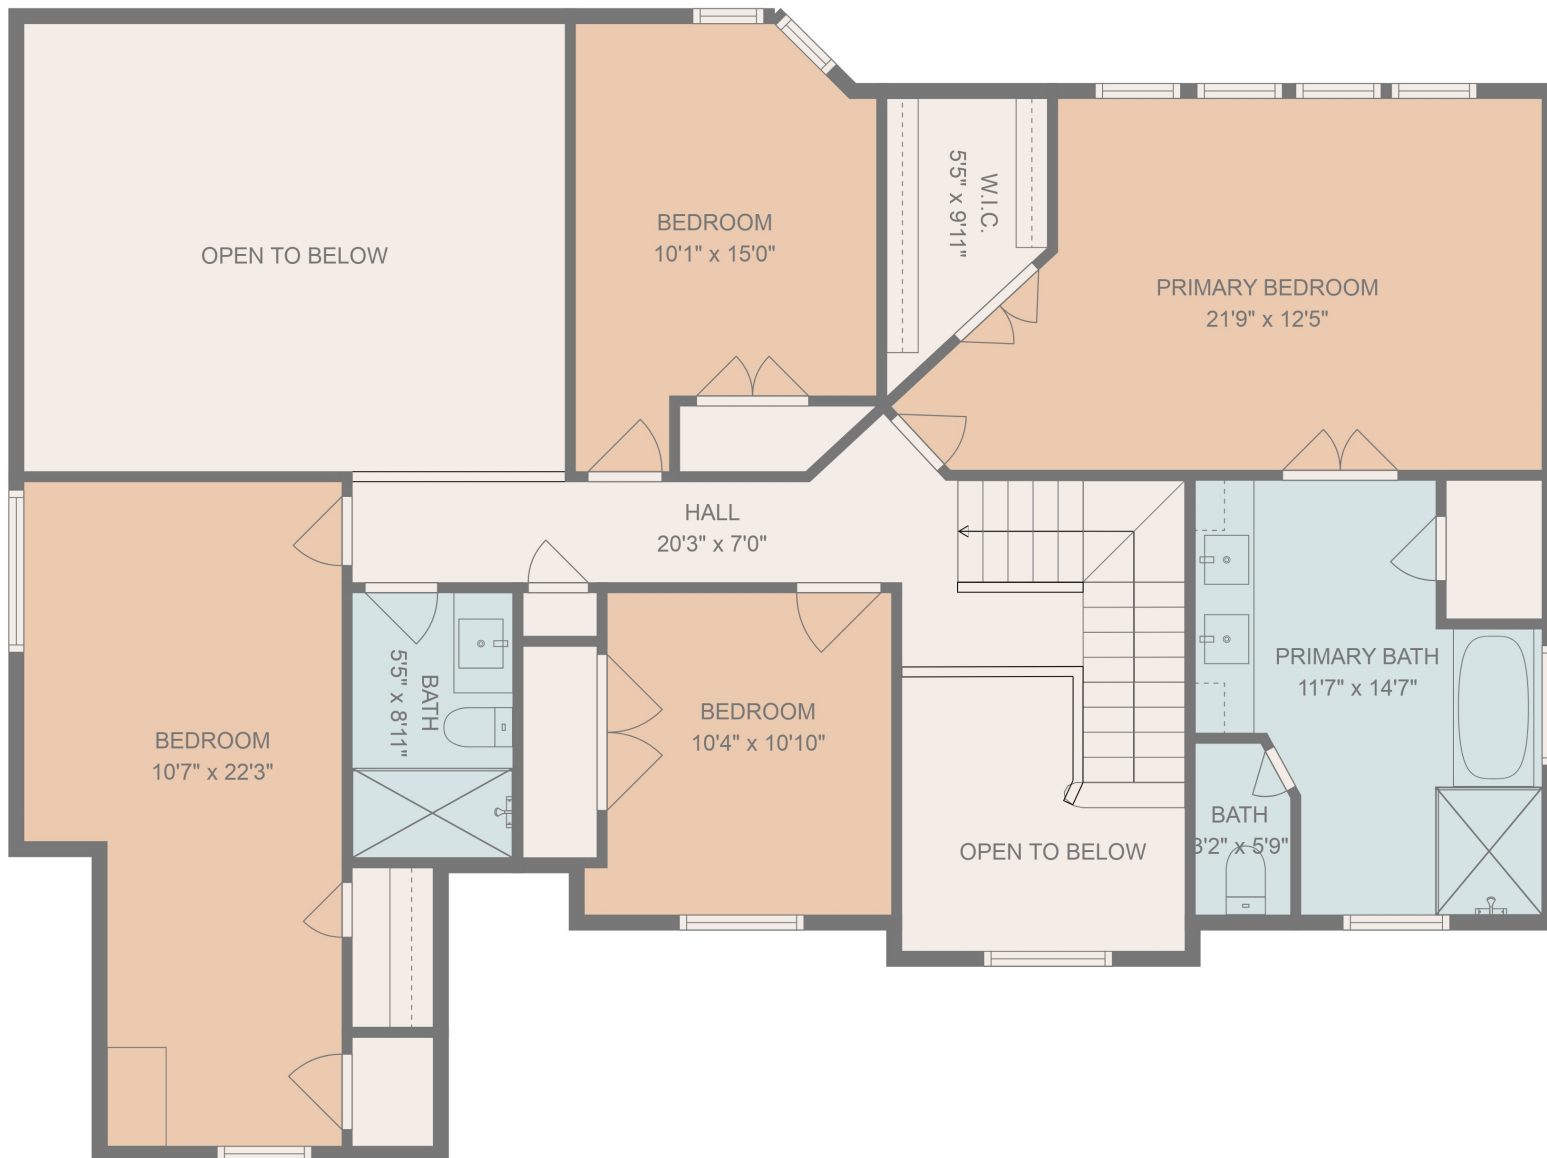

FLOOR 2

FLOOR 3

FLOOR 1

Total scanned area: 4862 sq. ft

MEASUREMENTS ARE CALCULATED BY CUBICASA TECHNOLOGY. DEEMED HIGHLY RELIABLE BUT NOT GUARANTEED.

Total scanned area: 4862 sq. ft

MEASUREMENTS ARE CALCULATED BY CUBICASA TECHNOLOGY. DEEMED HIGHLY RELIABLE BUT NOT GUARANTEED.

Total scanned area: 4862 sq. ft

MEASUREMENTS ARE CALCULATED BY CUBICASA TECHNOLOGY. DEEMED HIGHLY RELIABLE BUT NOT GUARANTEED.

Total scanned area: 4862 sq. ft

MEASUREMENTS ARE CALCULATED BY CUBICASA TECHNOLOGY. DEEMED HIGHLY RELIABLE BUT NOT GUARANTEED.