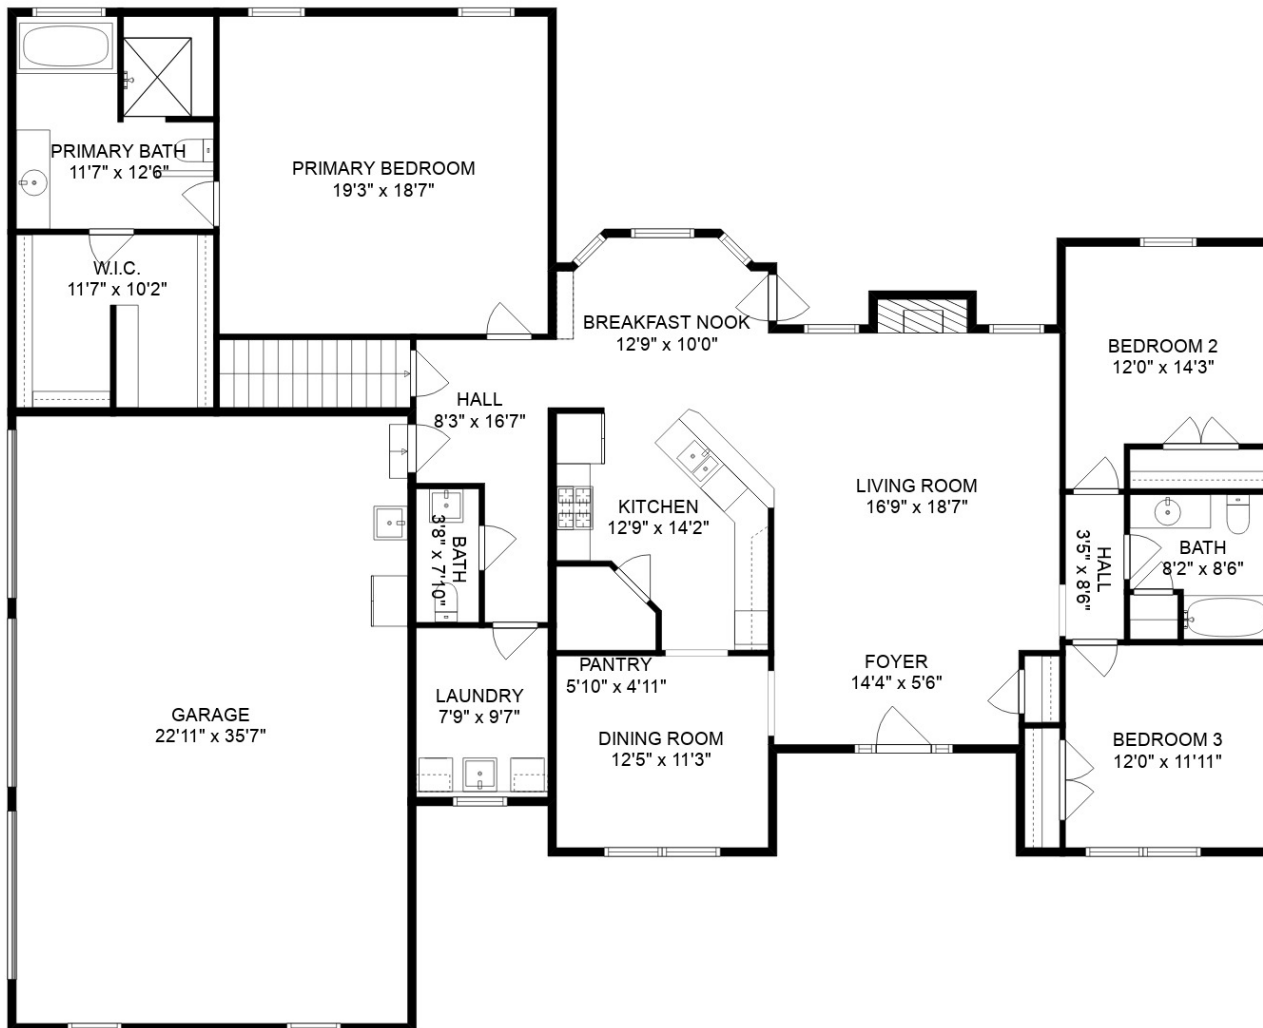

Estimated areas

GLA LOWER FLOOR: 1833 sq. ft, excluded 472 sq. ft
 GLA MAIN FLOOR: 2335 sq. ft, excluded 866 sq. ft
 Total GLA 4168 sq. ft, total scanned area 5506 sq. ft

SIZES AND DIMENSIONS ARE APPROXIMATE. ACTUAL MAY VARY.