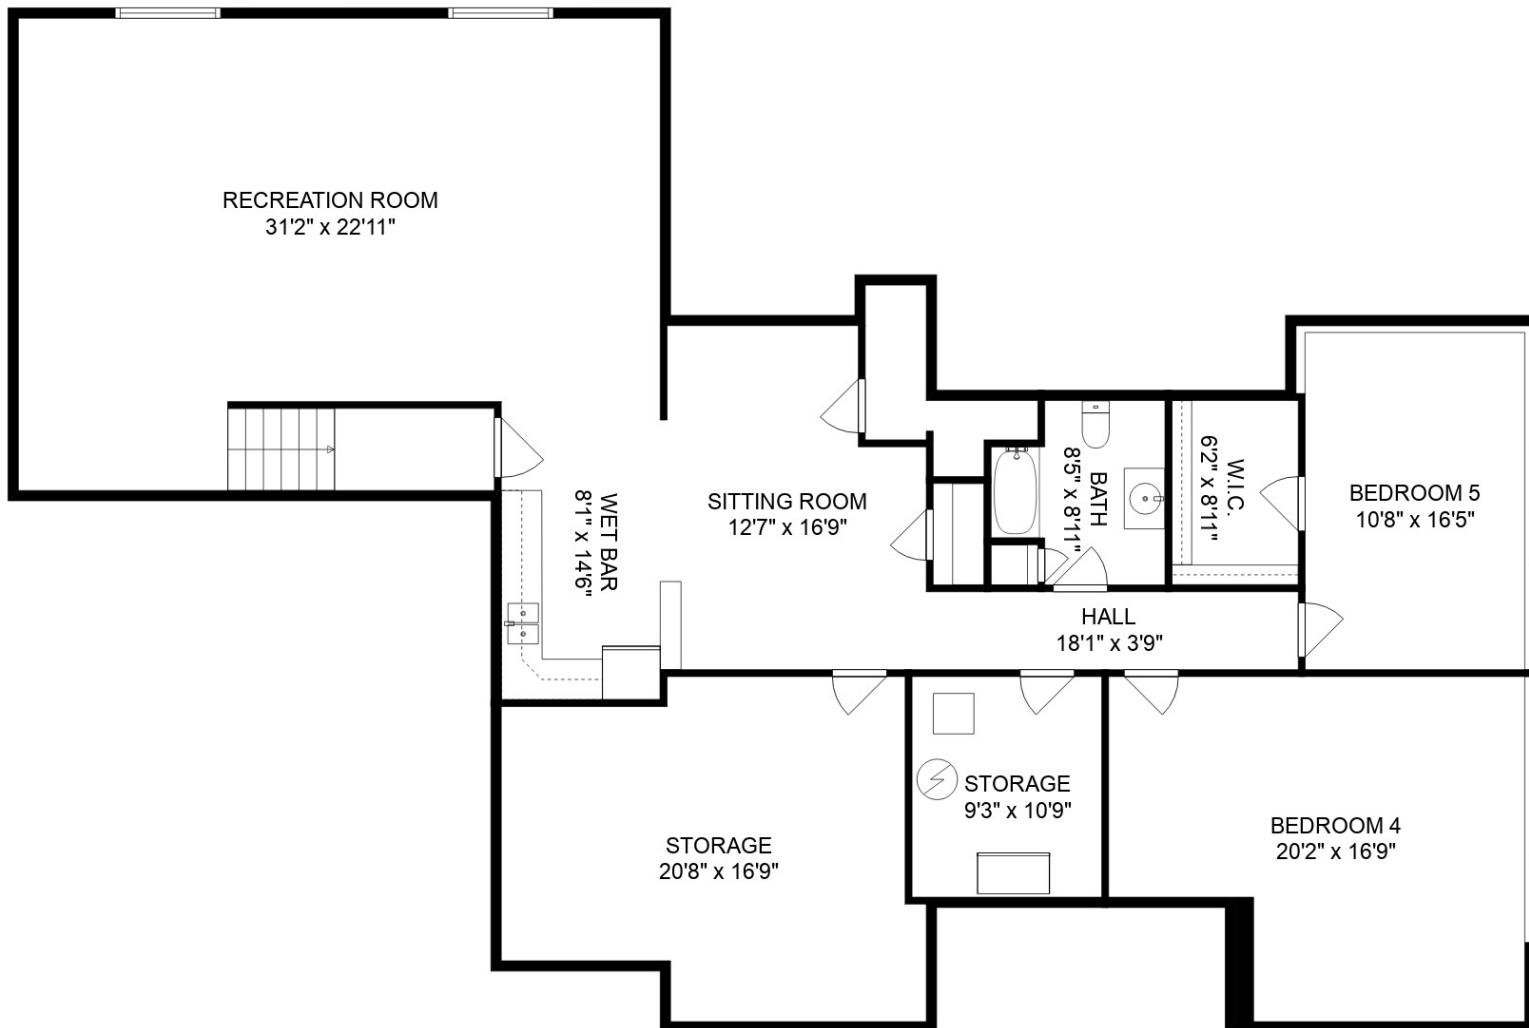

Estimated areas

GLA LOWER FLOOR: 1833 sq. ft, excluded 472 sq. ft
 GLA MAIN FLOOR: 2335 sq. ft, excluded 866 sq. ft
 Total GLA 4168 sq. ft, total scanned area 5506 sq. ft

SIZES AND DIMENSIONS ARE APPROXIMATE. ACTUAL MAY VARY.