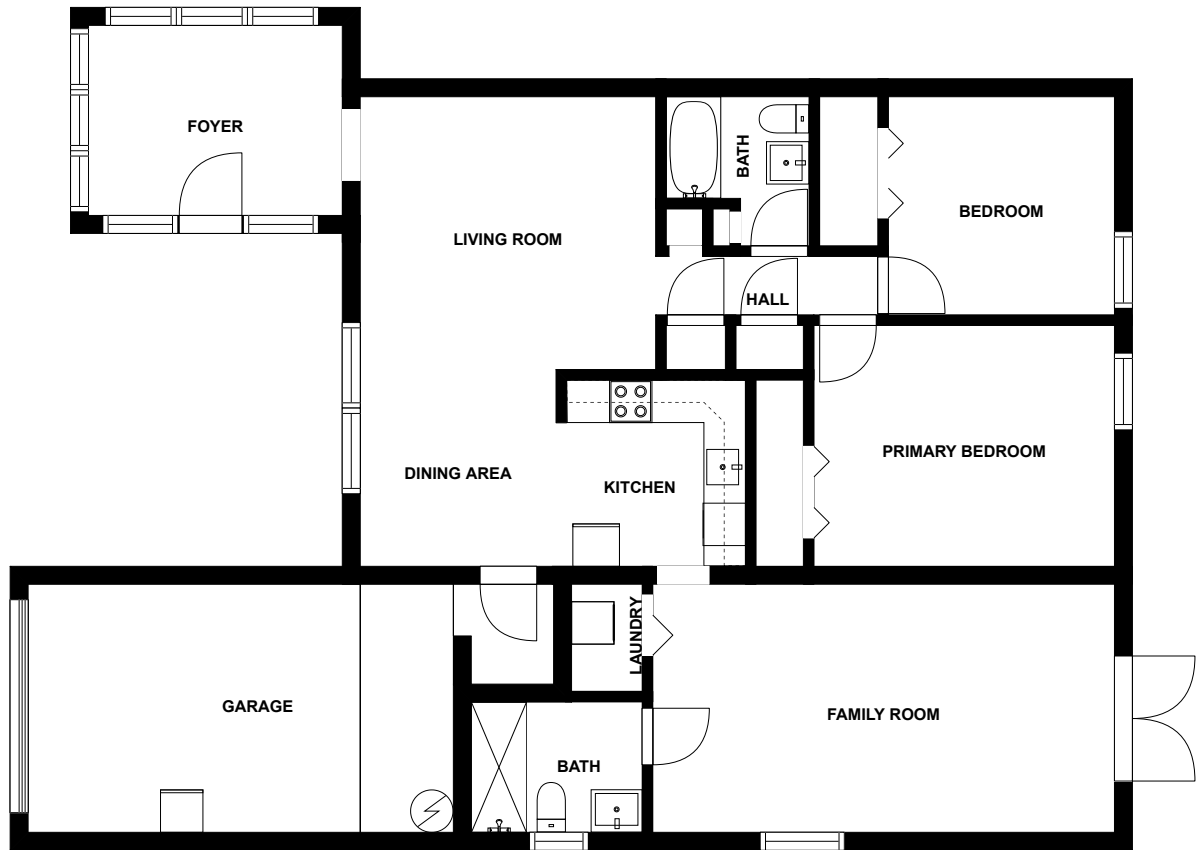

Home report

208 Buena Vista Dr N
Dunedin

Highlights

1 Kitchen

2 Living room

2 Bedroom

2 Bath

17 Doors

Huarache Azteca, 0.2 mi

Dunedin Heliport, 1.1 mi

Floor plan

fvm

SIZES AND DIMENSIONS ARE APPROXIMATE, ACTUAL MAY VARY.

Appendix 1: Data sheet

| | | |
|-------------------|-----------------------|-------------------------|
| Utility - 1 | Utility - Laundry - 1 | Bath - 2 |
| Bedroom - 2 | Bedroom - Master - 1 | Entry - 1 |
| Entry - Foyer - 1 | LivingRoom - 2 | LivingRoom - Family - 1 |
| Garage - 1 | Kitchen - 1 | Dining - 1 |
| Dining - Open - 1 | Hall - 1 | |