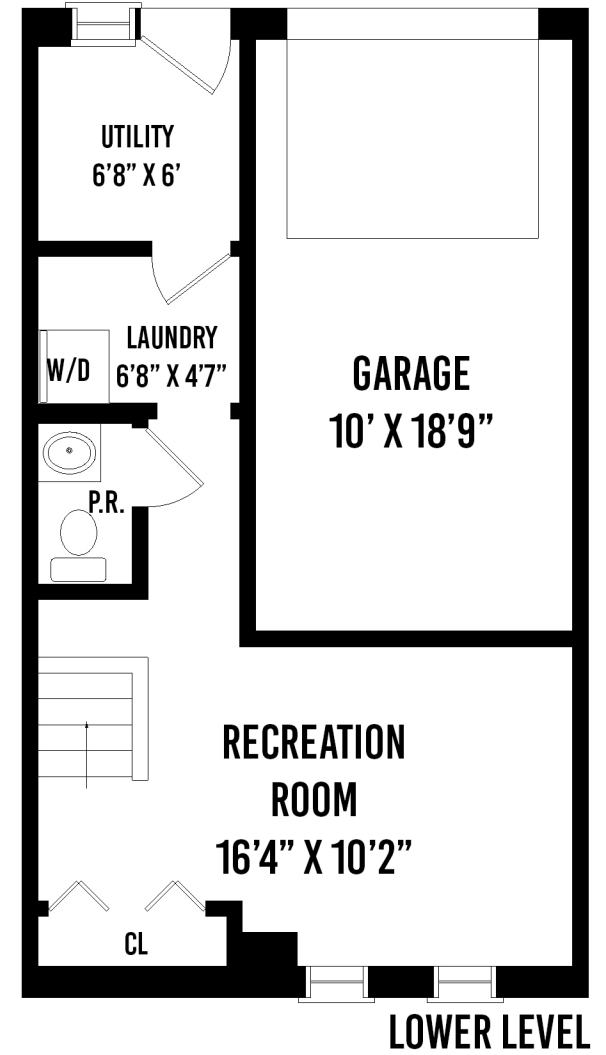

85-91 66TH RD REGO PARK NY

PREPARED BY "HOME MEDIA GROUP INC." TEL 212-731-2301
THIS FLOOR PLAN ILLUSTRATION IS AN APPROXIMATION OF EXISTING STRUCTURES AND FEATURES AND IS PROVIDED FOR CONVENIENCE ONLY
WITH THE PERMISSION OF THE SELLER. ALL MEASUREMENTS ARE APPROXIMATE AND NOT GUARANTEED TO BE EXACT OR TO SCALE.