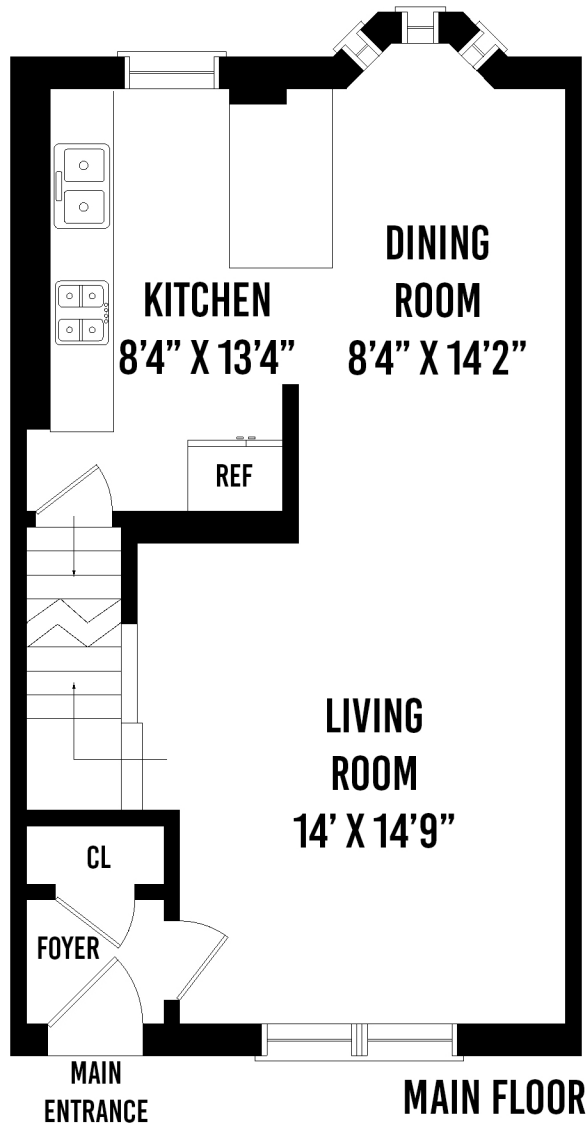

85-91 66TH RD REGO PARK NY

PREPARED BY "HOME MEDIA GROUP INC." TEL 212-731-2301
THIS FLOOR PLAN ILLUSTRATION IS AN APPROXIMATION OF EXISTING STRUCTURES AND FEATURES AND IS PROVIDED FOR CONVENIENCE ONLY
WITH THE PERMISSION OF THE SELLER. ALL MEASUREMENTS ARE APPROXIMATE AND NOT GUARANTEED TO BE EXACT OR TO SCALE.