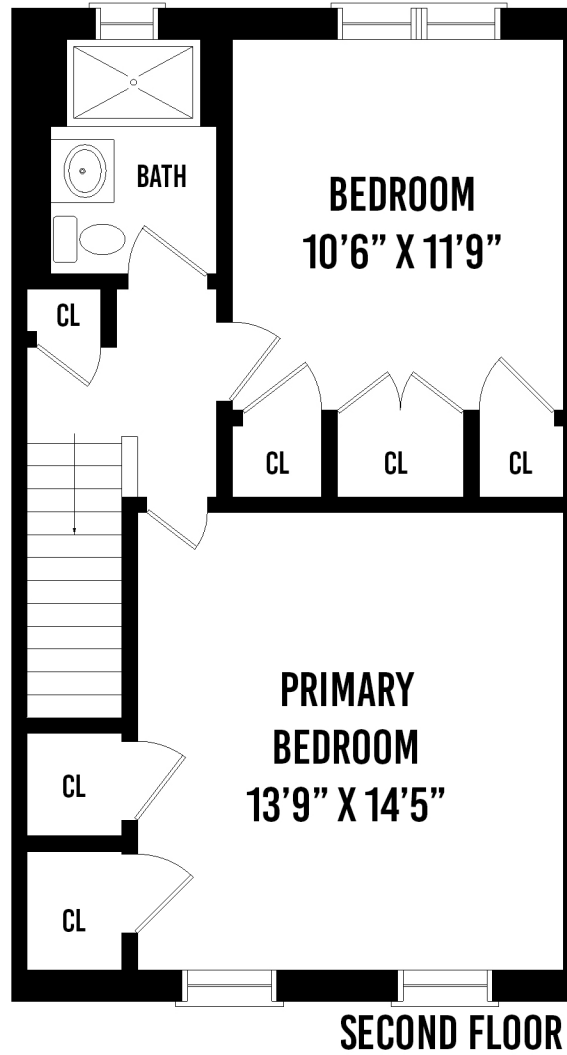

85-91 66TH RD REGO PARK NY

PREPARED BY "HOME MEDIA GROUP INC." TEL 212-731-2301
THIS FLOOR PLAN ILLUSTRATION IS AN APPROXIMATION OF EXISTING STRUCTURES AND FEATURES AND IS PROVIDED FOR CONVENIENCE ONLY
WITH THE PERMISSION OF THE SELLER. ALL MEASUREMENTS ARE APPROXIMATE AND NOT GUARANTEED TO BE EXACT OR TO SCALE.