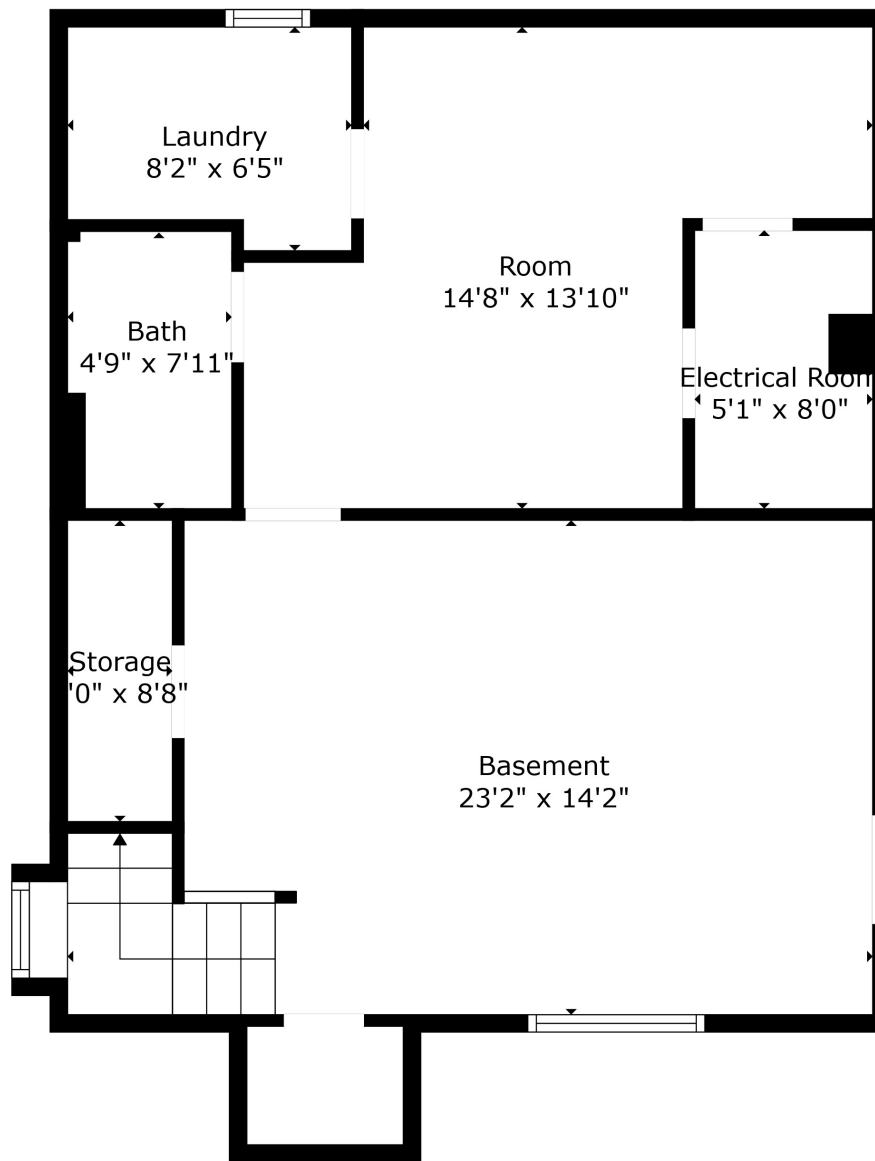

TOTAL: 1655 sq. ft
 Below Ground: 543 sq. ft, FLOOR 2: 1112 sq. ft
 EXCLUDED AREAS: UNDEFINED: 15 sq. ft, STORAGE: 26 sq. ft, ELECTRICAL ROOM: 41 sq. ft,
 LAUNDRY: 48 sq. ft, EMBEDDEDWINDOW: 4 sq. ft, LOW CEILING: 30 sq. ft

Sizes And Dimensions Are Approximate. Actual May Vary.

TOTAL: 1655 sq. ft

Below Ground: 543 sq. ft, FLOOR 2: 1112 sq. ft

EXCLUDED AREAS: UNDEFINED: 15 sq. ft, STORAGE: 26 sq. ft, ELECTRICAL ROOM: 41 sq. ft,
LAUNDRY: 48 sq. ft, EMBEDDEDWINDOW: 4 sq. ft, LOW CEILING: 30 sq. ft

Sizes And Dimensions Are Approximate. Actual May Vary.