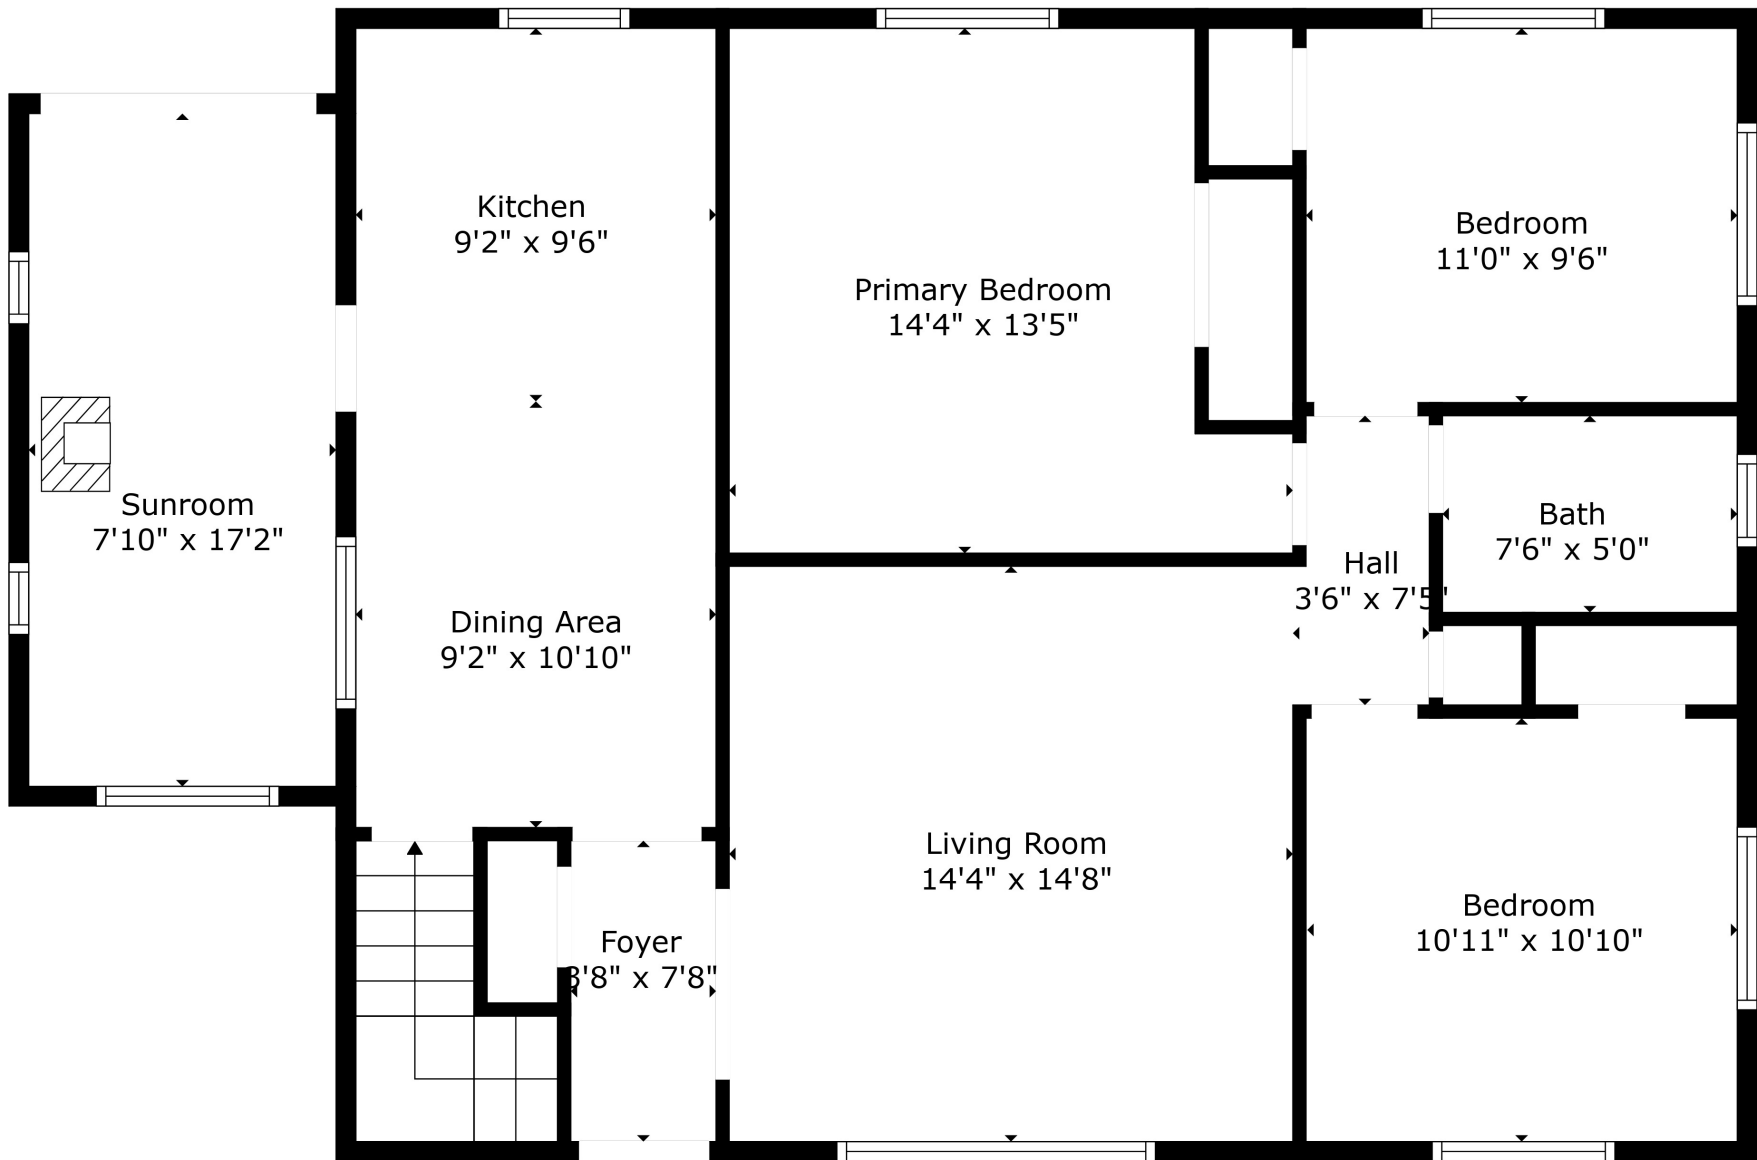

TOTAL: 1655 sq. ft
 Below Ground: 543 sq. ft, FLOOR 2: 1112 sq. ft
 EXCLUDED AREAS: UNDEFINED: 15 sq. ft, STORAGE: 26 sq. ft, ELECTRICAL ROOM: 41 sq. ft,
 LAUNDRY: 48 sq. ft, EMBEDDEDWINDOW: 4 sq. ft, LOW CEILING: 30 sq. ft

Sizes And Dimensions Are Approximate. Actual May Vary.

TOTAL: 1655 sq. ft

Below Ground: 543 sq. ft, FLOOR 2: 1112 sq. ft

EXCLUDED AREAS: UNDEFINED: 15 sq. ft, STORAGE: 26 sq. ft, ELECTRICAL ROOM: 41 sq. ft,
LAUNDRY: 48 sq. ft, EMBEDDEDWINDOW: 4 sq. ft, LOW CEILING: 30 sq. ft

Sizes And Dimensions Are Approximate. Actual May Vary.