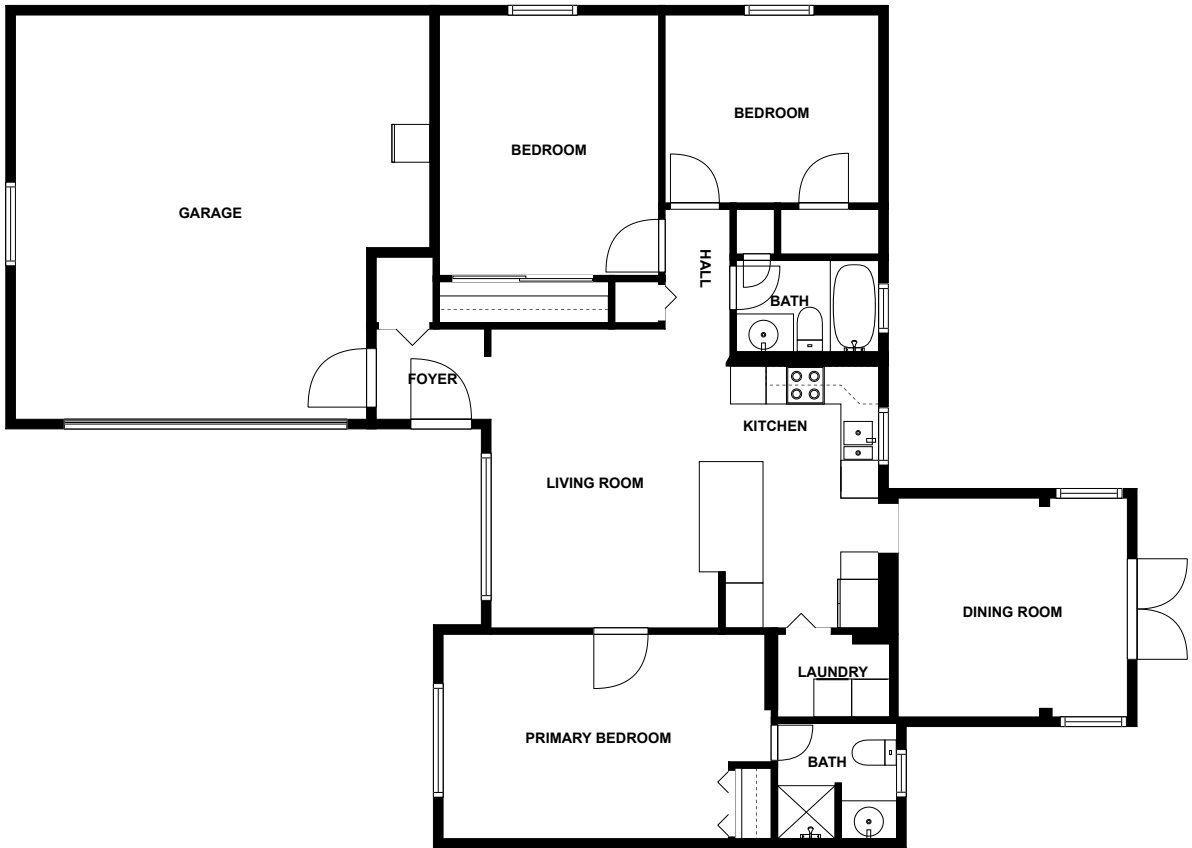

Home report

Bruce Avenue 865
Clearwater Beach

Highlights

1 Kitchen

1 Living room

3 Bedroom

2 Bath

17 Doors

Aqua Lifestyle, 1.4 mi

ALBA PIZZA & CAFE, 0.6 mi

Dunedin Heliport, 2.7 mi

Floor plan

fvm

SIZES AND DIMENSIONS ARE APPROXIMATE, ACTUAL MAY VARY.

Appendix 1: Data sheet

Bedroom - 3	Bedroom - Master - 1	Bath - 2
Dining - 1	Utility - 1	Utility - Laundry - 1
Garage - 1	Hall - 1	Kitchen - 1
LivingRoom - 1	Entry - 1	Entry - Foyer - 1