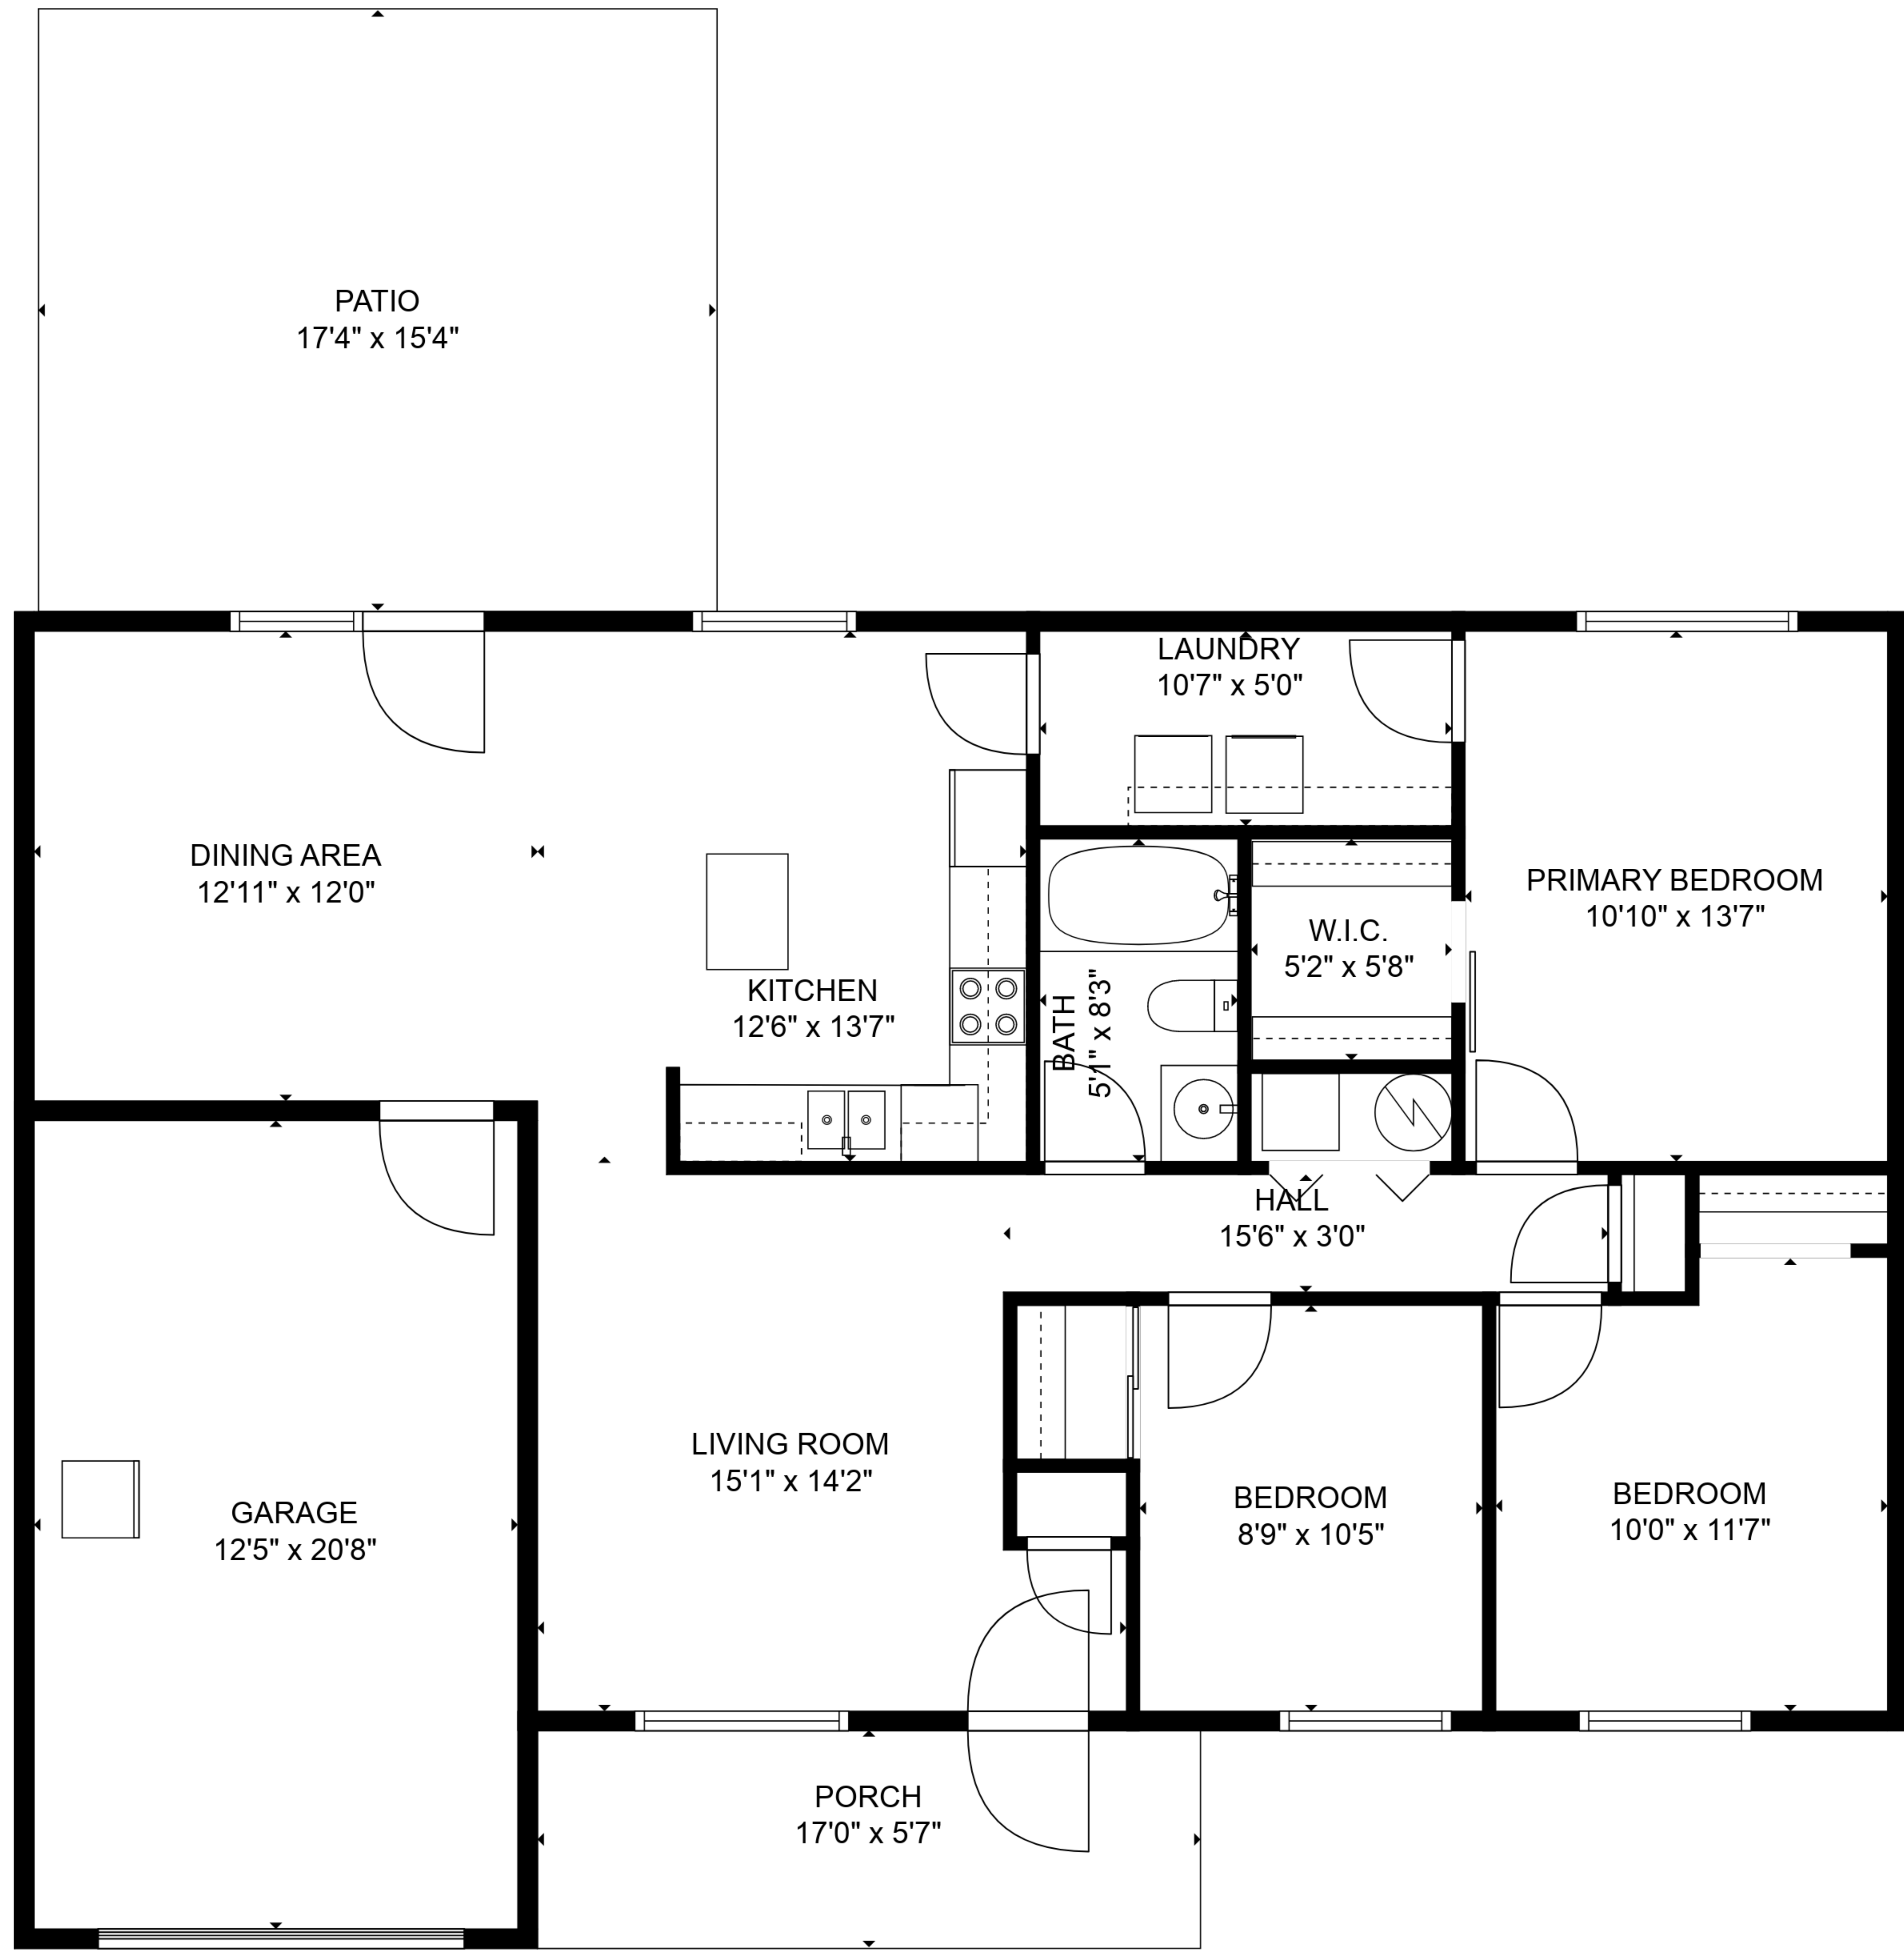

TOTAL: 1112 sq. ft

FLOOR 1: 1112 sq. ft

EXCLUDED AREAS: GARAGE: 257 sq. ft, PATIO: 268 sq. ft, PORCH: 95 sq. ft

FLOOR PLAN CREATED BY CUBICASA APP. MEASUREMENTS DEEMED HIGHLY RELIABLE BUT NOT GUARANTEED.