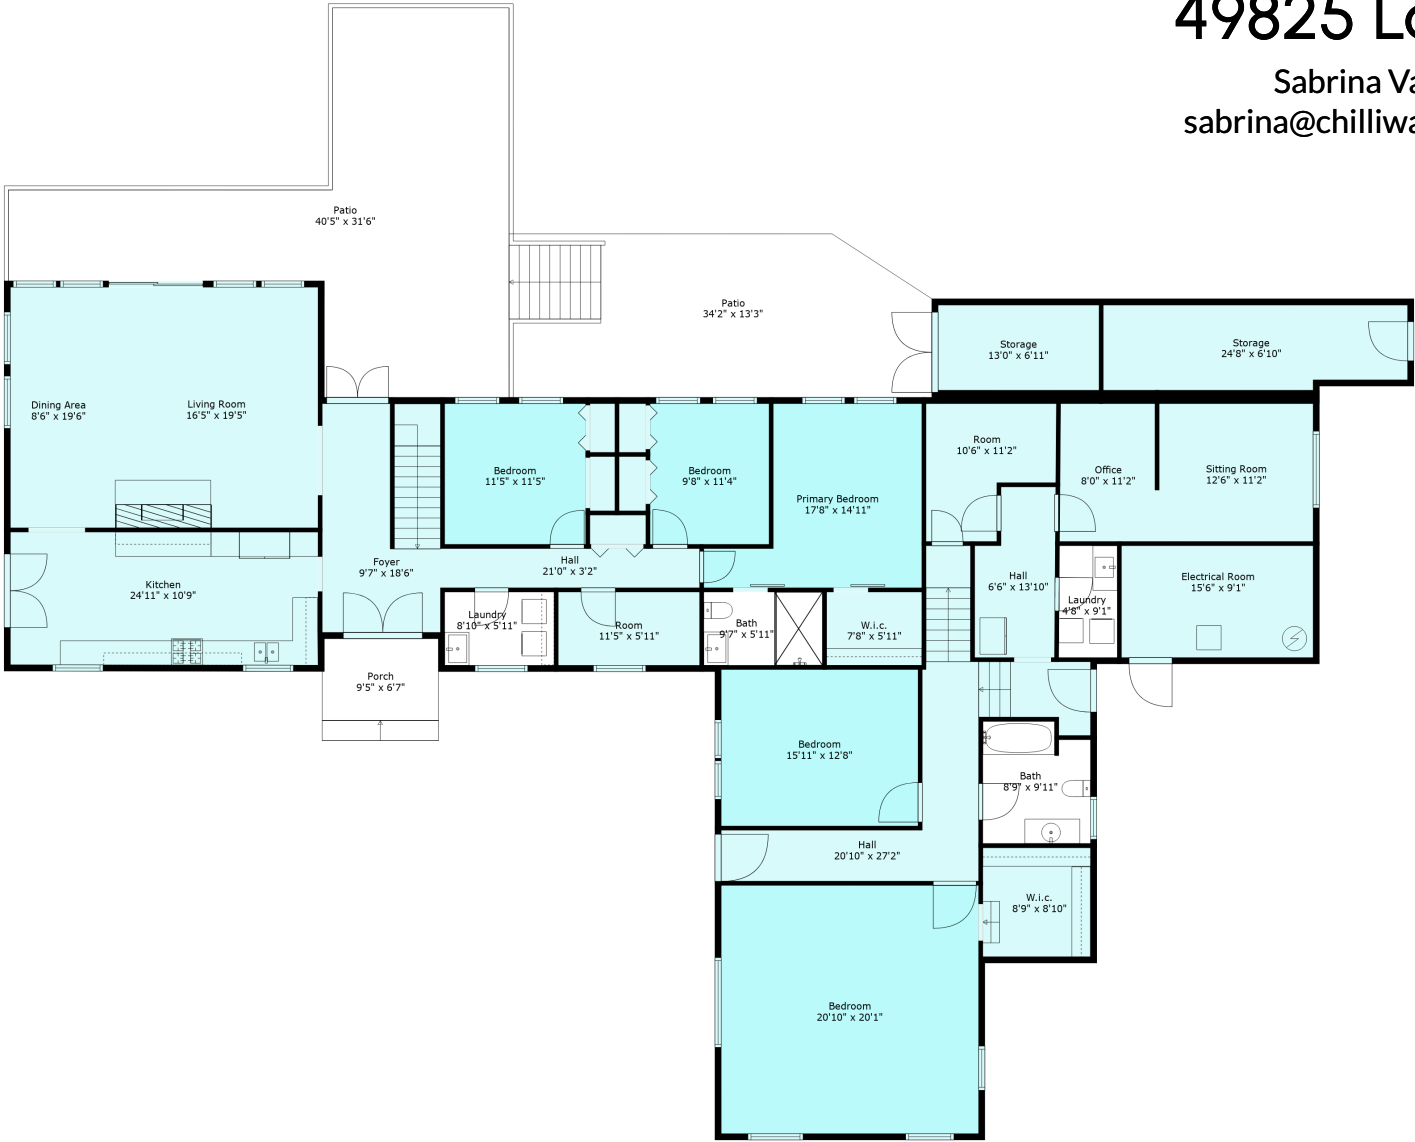

## Estimated Areas:

Below Main: 2319 sq. ft (inc. 831 unfinished sq. ft)  
Main Floor: 3834 sq. ft (inc. 285 unfinished sq. ft)  
Above Main: 715 sq. ft  
**Total: 6868 Sq. Ft**

### Estimated Areas:

Below Main: 2319 sq. ft (inc. 831 unfinished sq. ft)  
Main Floor: 3834 sq. ft (inc. 285 unfinished sq. ft)  
Above Main: 715 sq. ft  
**Total: 6868 Sq. Ft**