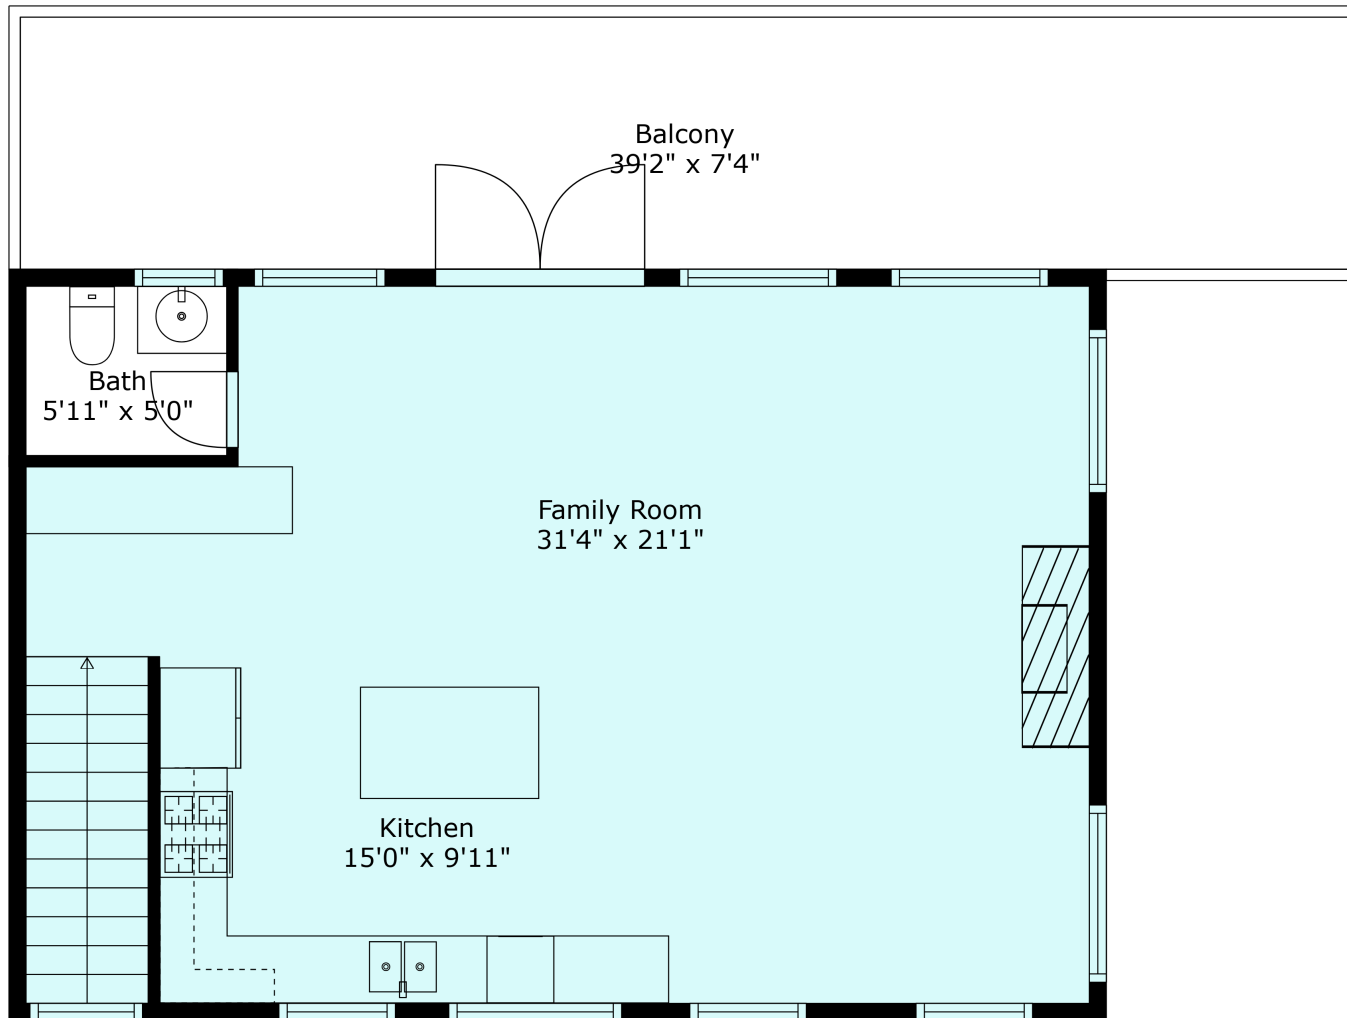

49825 Larsen Rd

Sabrina Vandenberg PREC
sabrina@chilliwackproperties.net

Estimated Areas:

Below Main: 2319 sq. ft (inc. 831 unfinished sq. ft)

Main Floor: 3834 sq. ft (inc. 285 unfinished sq. ft)

Above Main: 715 sq. ft

Total: 6868 Sq. Ft