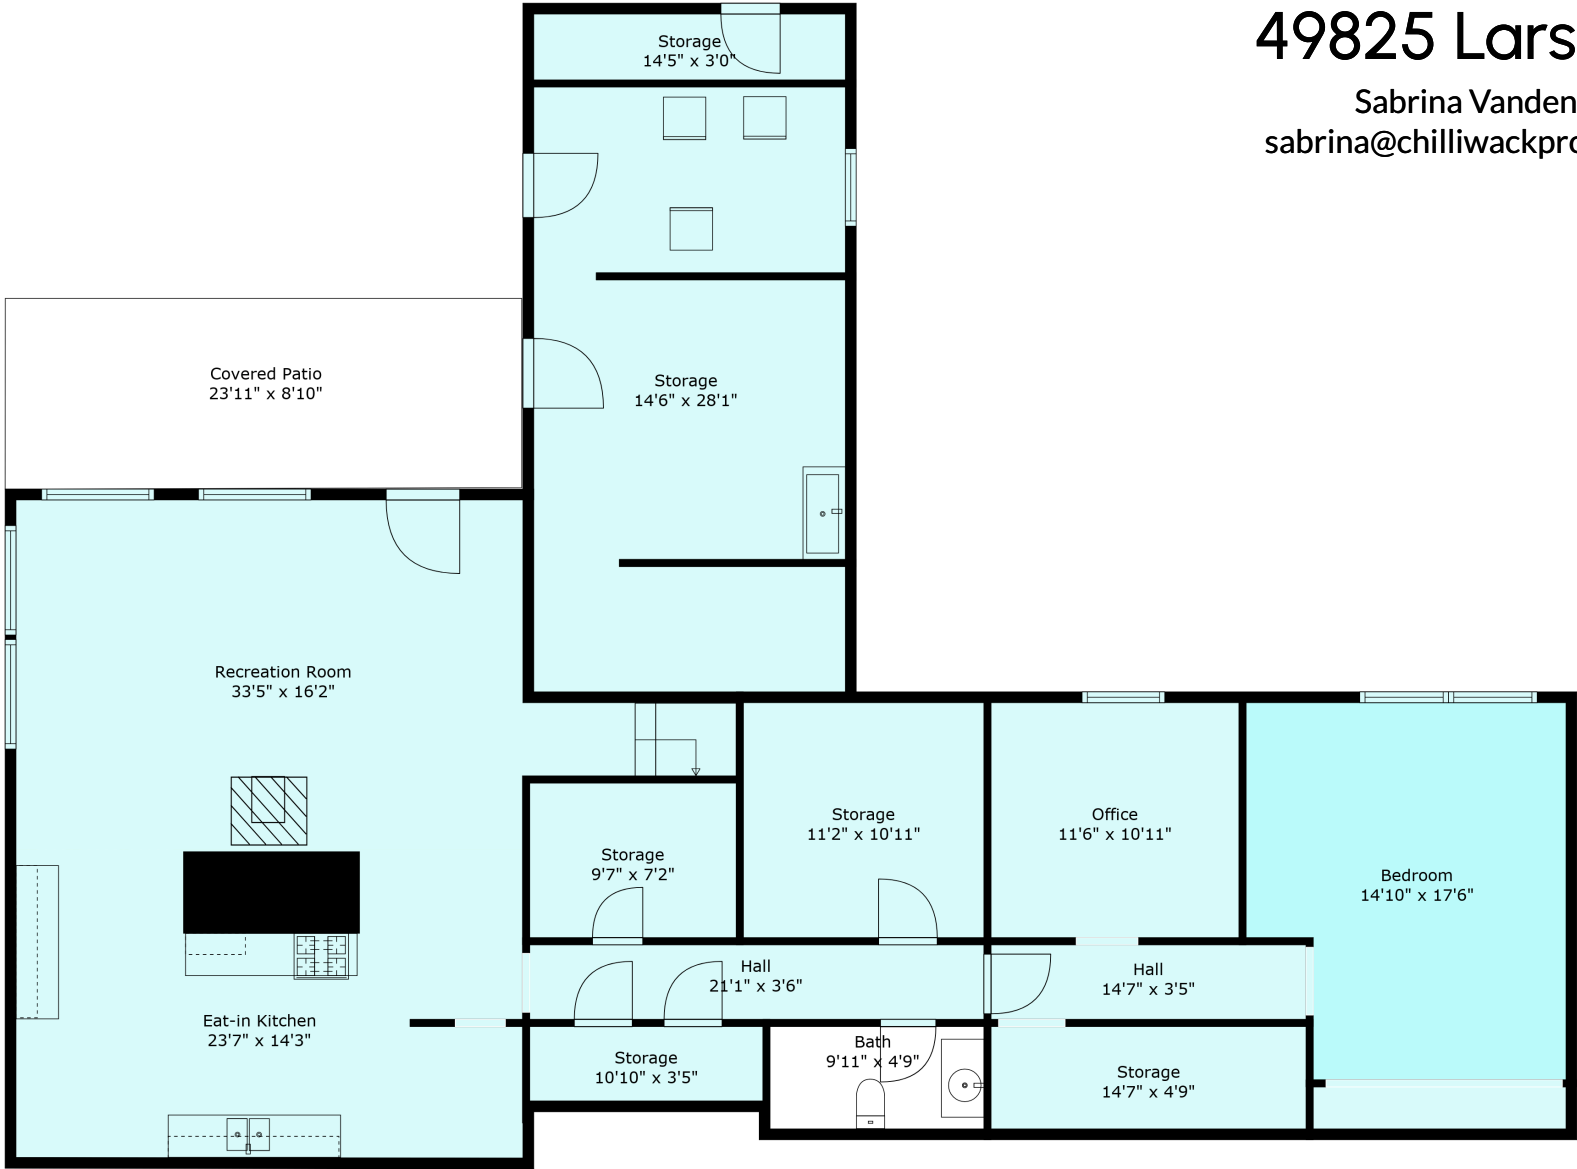

## Estimated Areas:

Below Main: 2319 sq. ft (inc. 831 unfinished sq. ft)  
Main Floor: 3834 sq. ft (inc. 285 unfinished sq. ft)  
Above Main: 715 sq. ft  
**Total: 6868 Sq. Ft**

### Estimated Areas:

Below Main: 2319 sq. ft (inc. 831 unfinished sq. ft)  
Main Floor: 3834 sq. ft (inc. 285 unfinished sq. ft)  
Above Main: 715 sq. ft  
**Total: 6868 Sq. Ft**