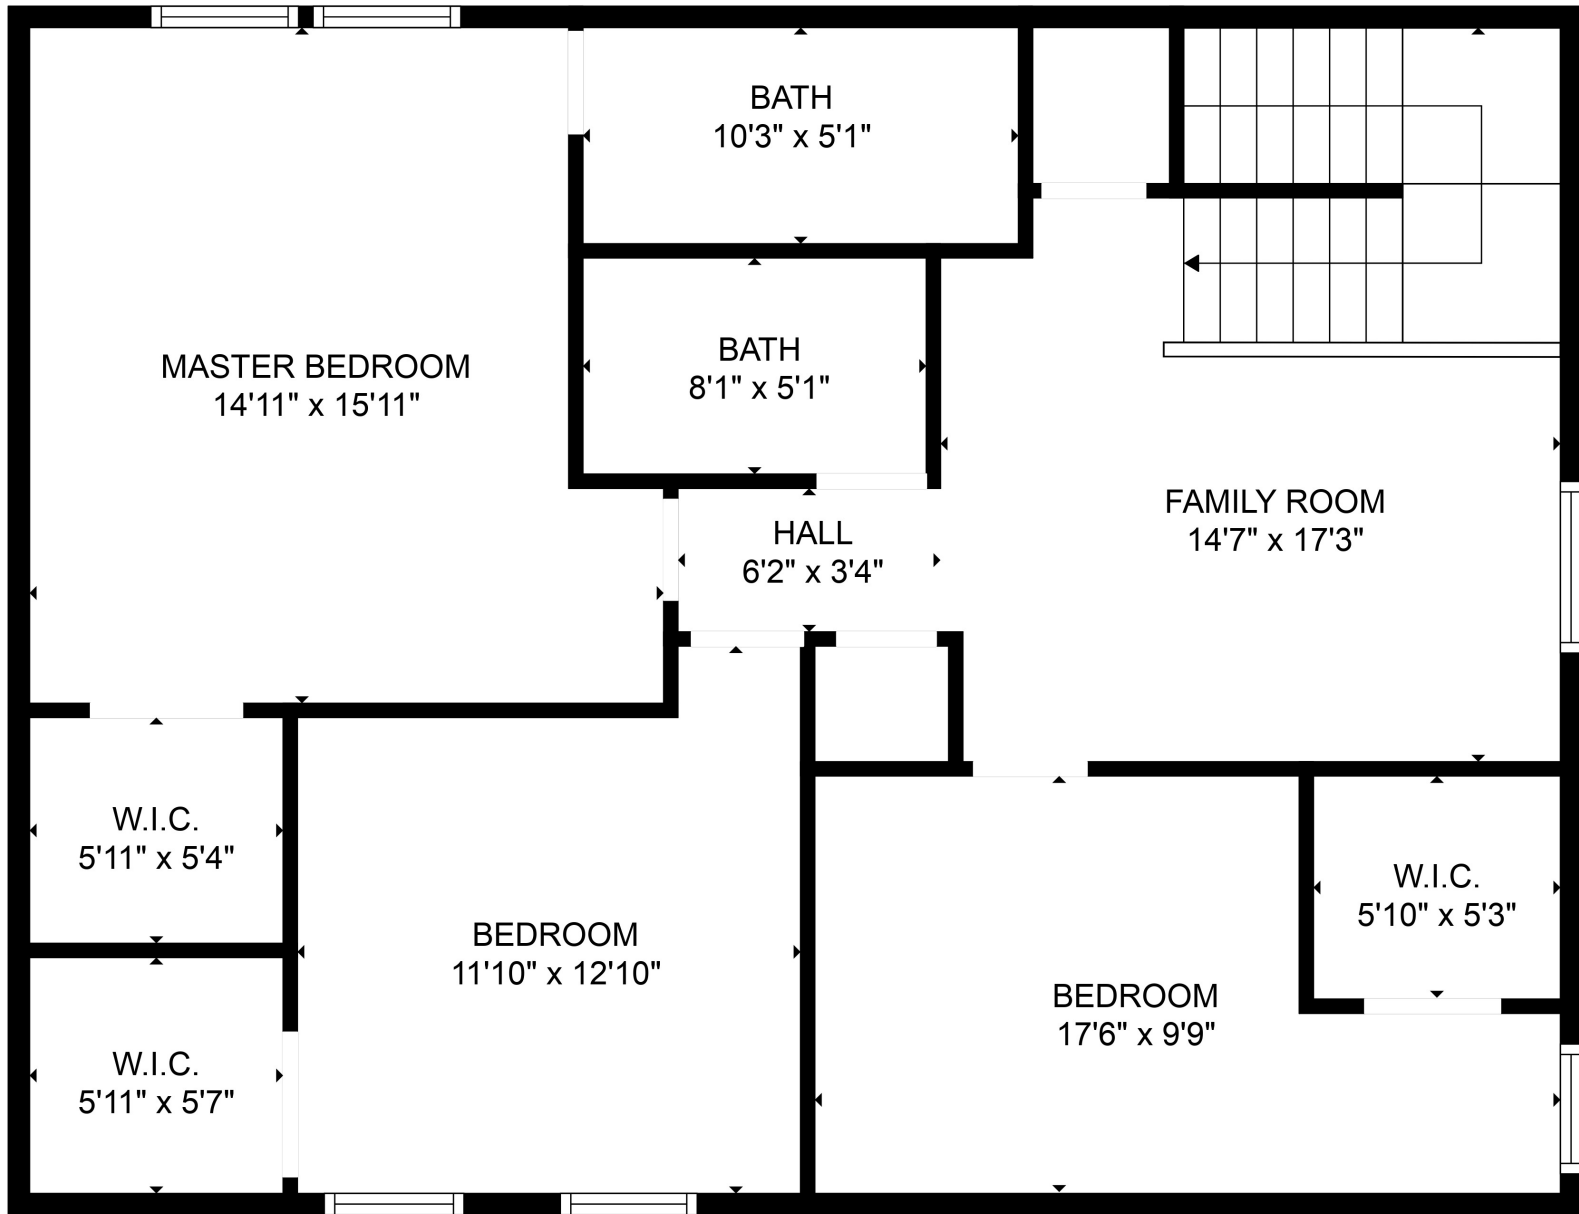

FLOOR 2

FLOOR 3

FLOOR 1

MEASUREMENTS ARE CALCULATED BY CUBICASA TECHNOLOGY. DEEMED HIGHLY RELIABLE BUT NOT GUARANTEED.

MEASUREMENTS ARE CALCULATED BY CUBICASA TECHNOLOGY. DEEMED HIGHLY RELIABLE BUT NOT GUARANTEED.

BASEMENT
35'11" x 27'5"