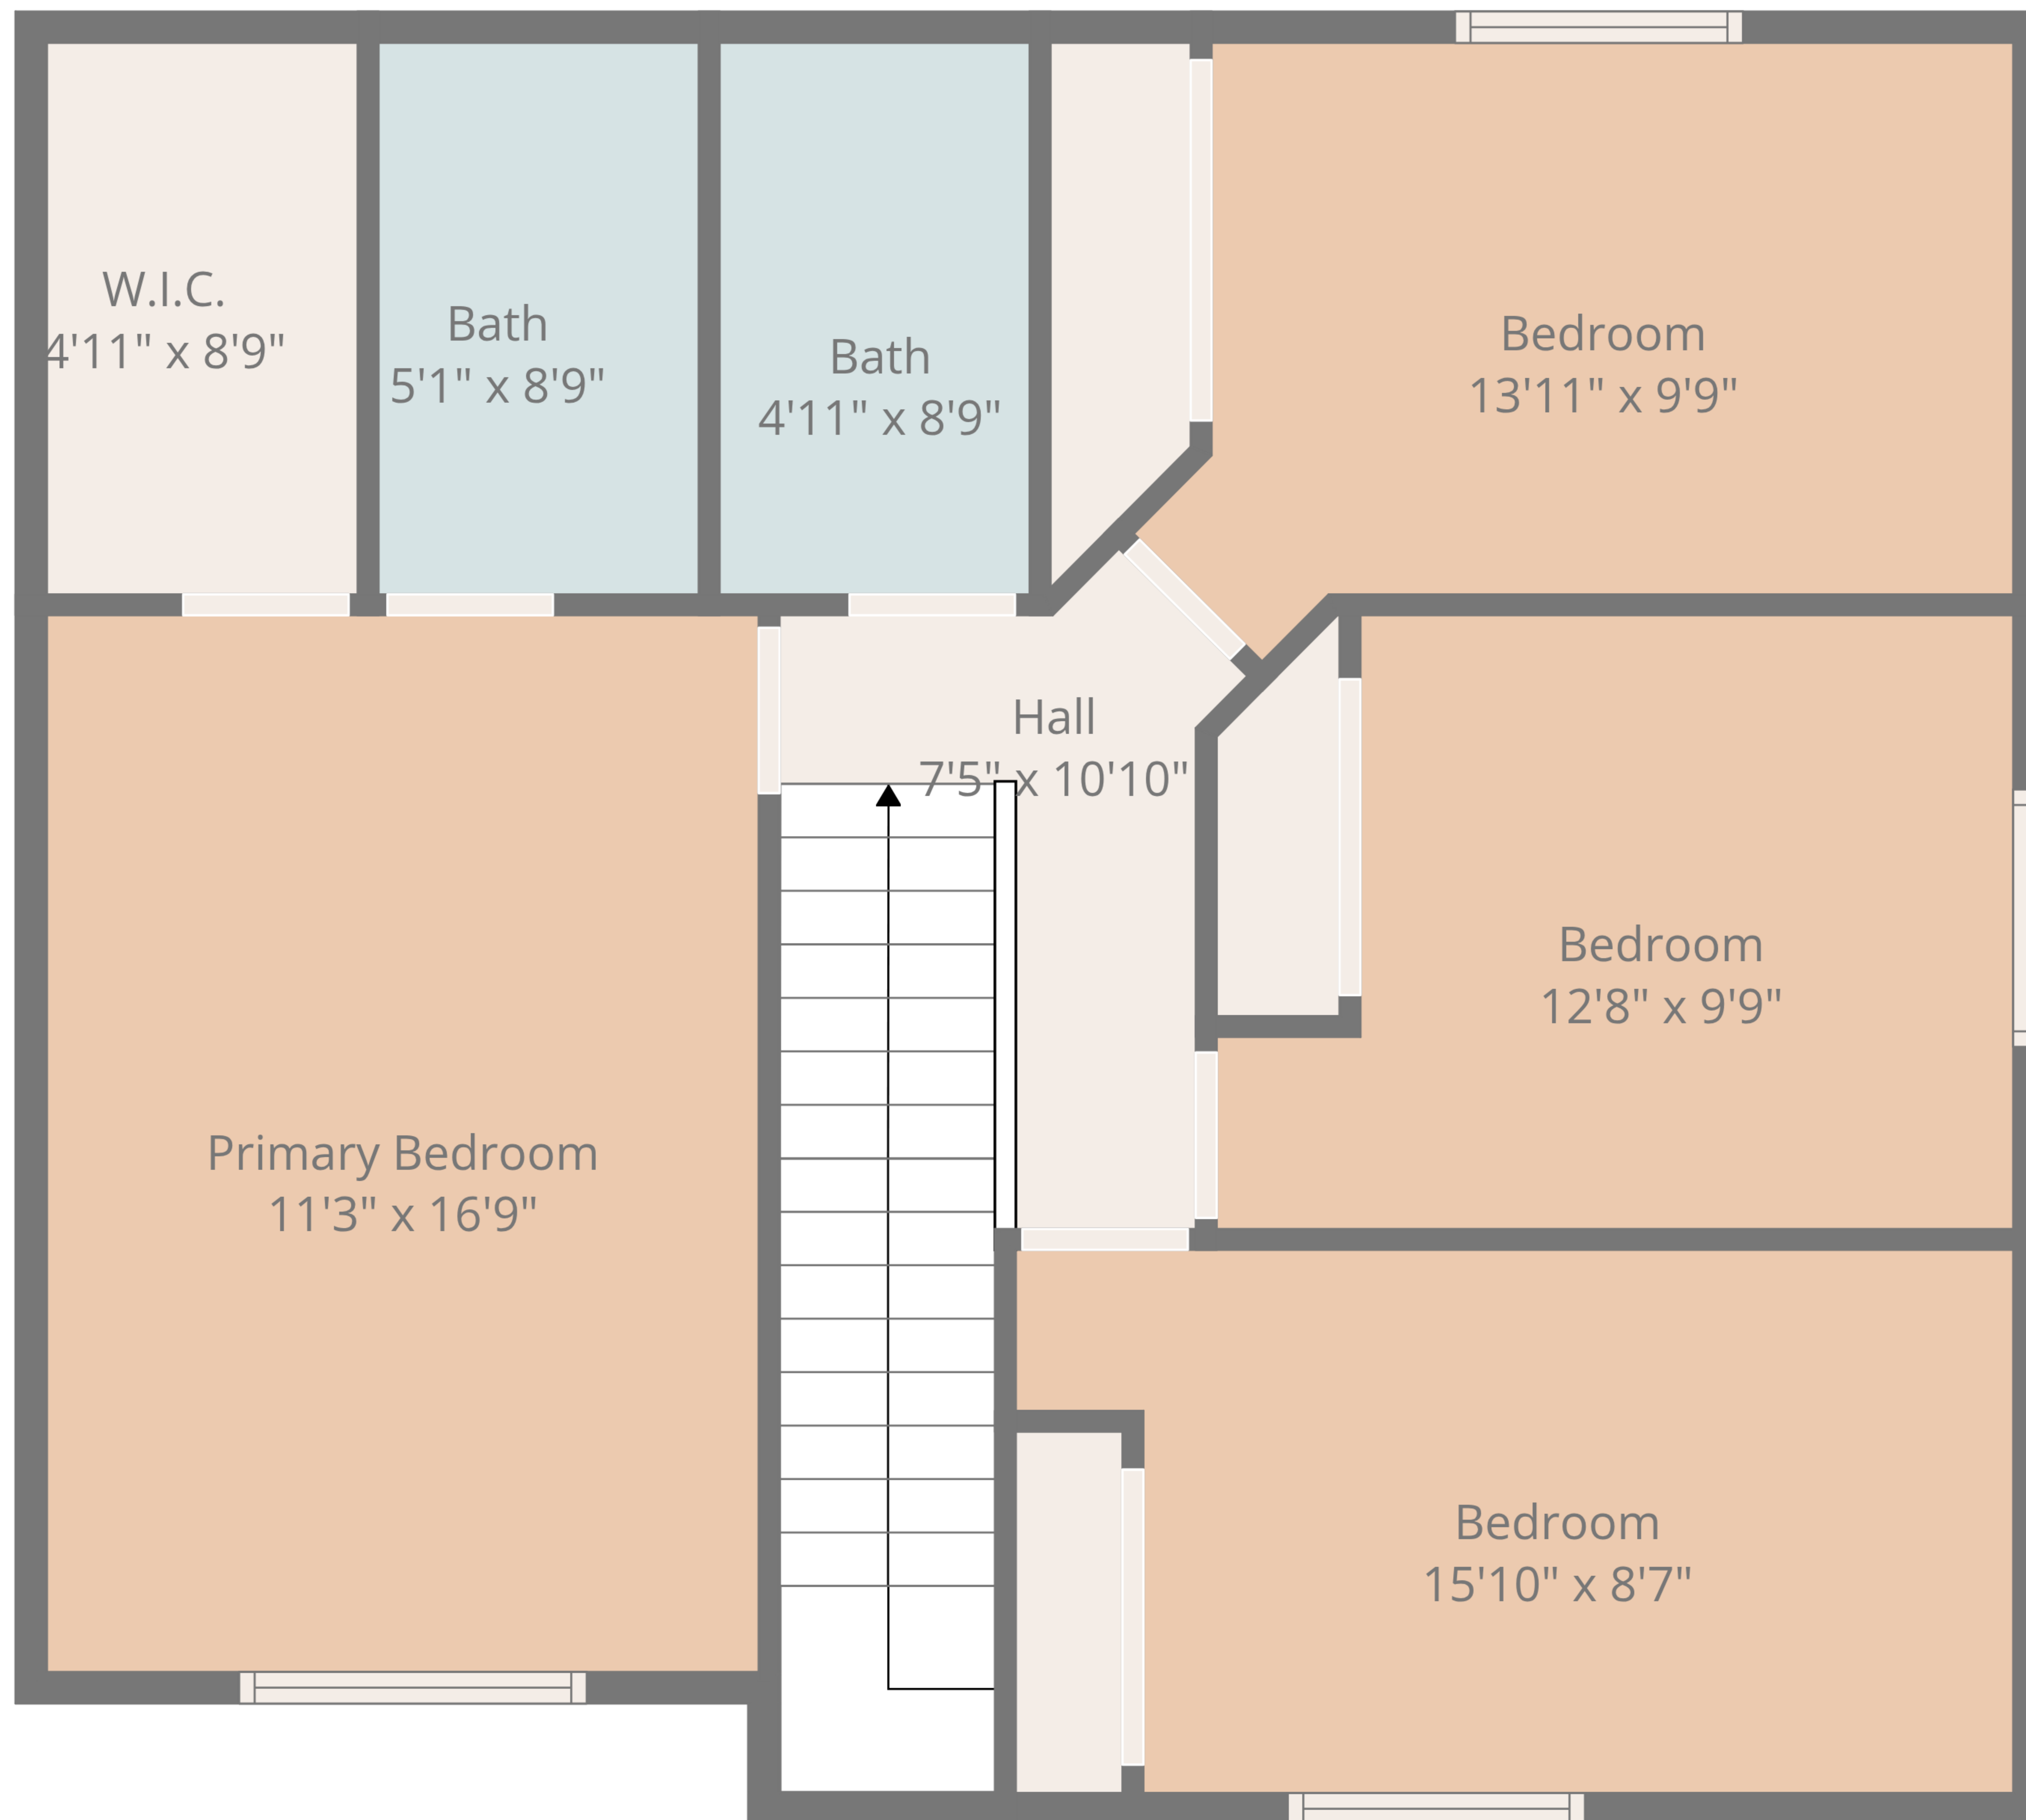

Total: 1453 sq. ft
 1st Floor: 609 sq. Ft, 2nd Floor: 844 sq. ft
 Excluded Areas: Garage: 405 sq. Ft, Porch: 138 sq. Ft, Walls: 144 sq. ft

Total: 1453 sq. ft

1st Floor: 609 sq. Ft, 2nd Floor: 844 sq. ft

Excluded Areas: Garage: 405 sq. Ft, Porch: 138 sq. Ft, Walls: 144 sq. ft

2nd Floor

1st Floor

Total: 1453 sq. ft
 1st Floor: 609 sq. Ft, 2nd Floor: 844 sq. ft
 Excluded Areas: Garage: 405 sq. Ft, Porch: 138 sq. Ft, Walls: 144 sq. ft