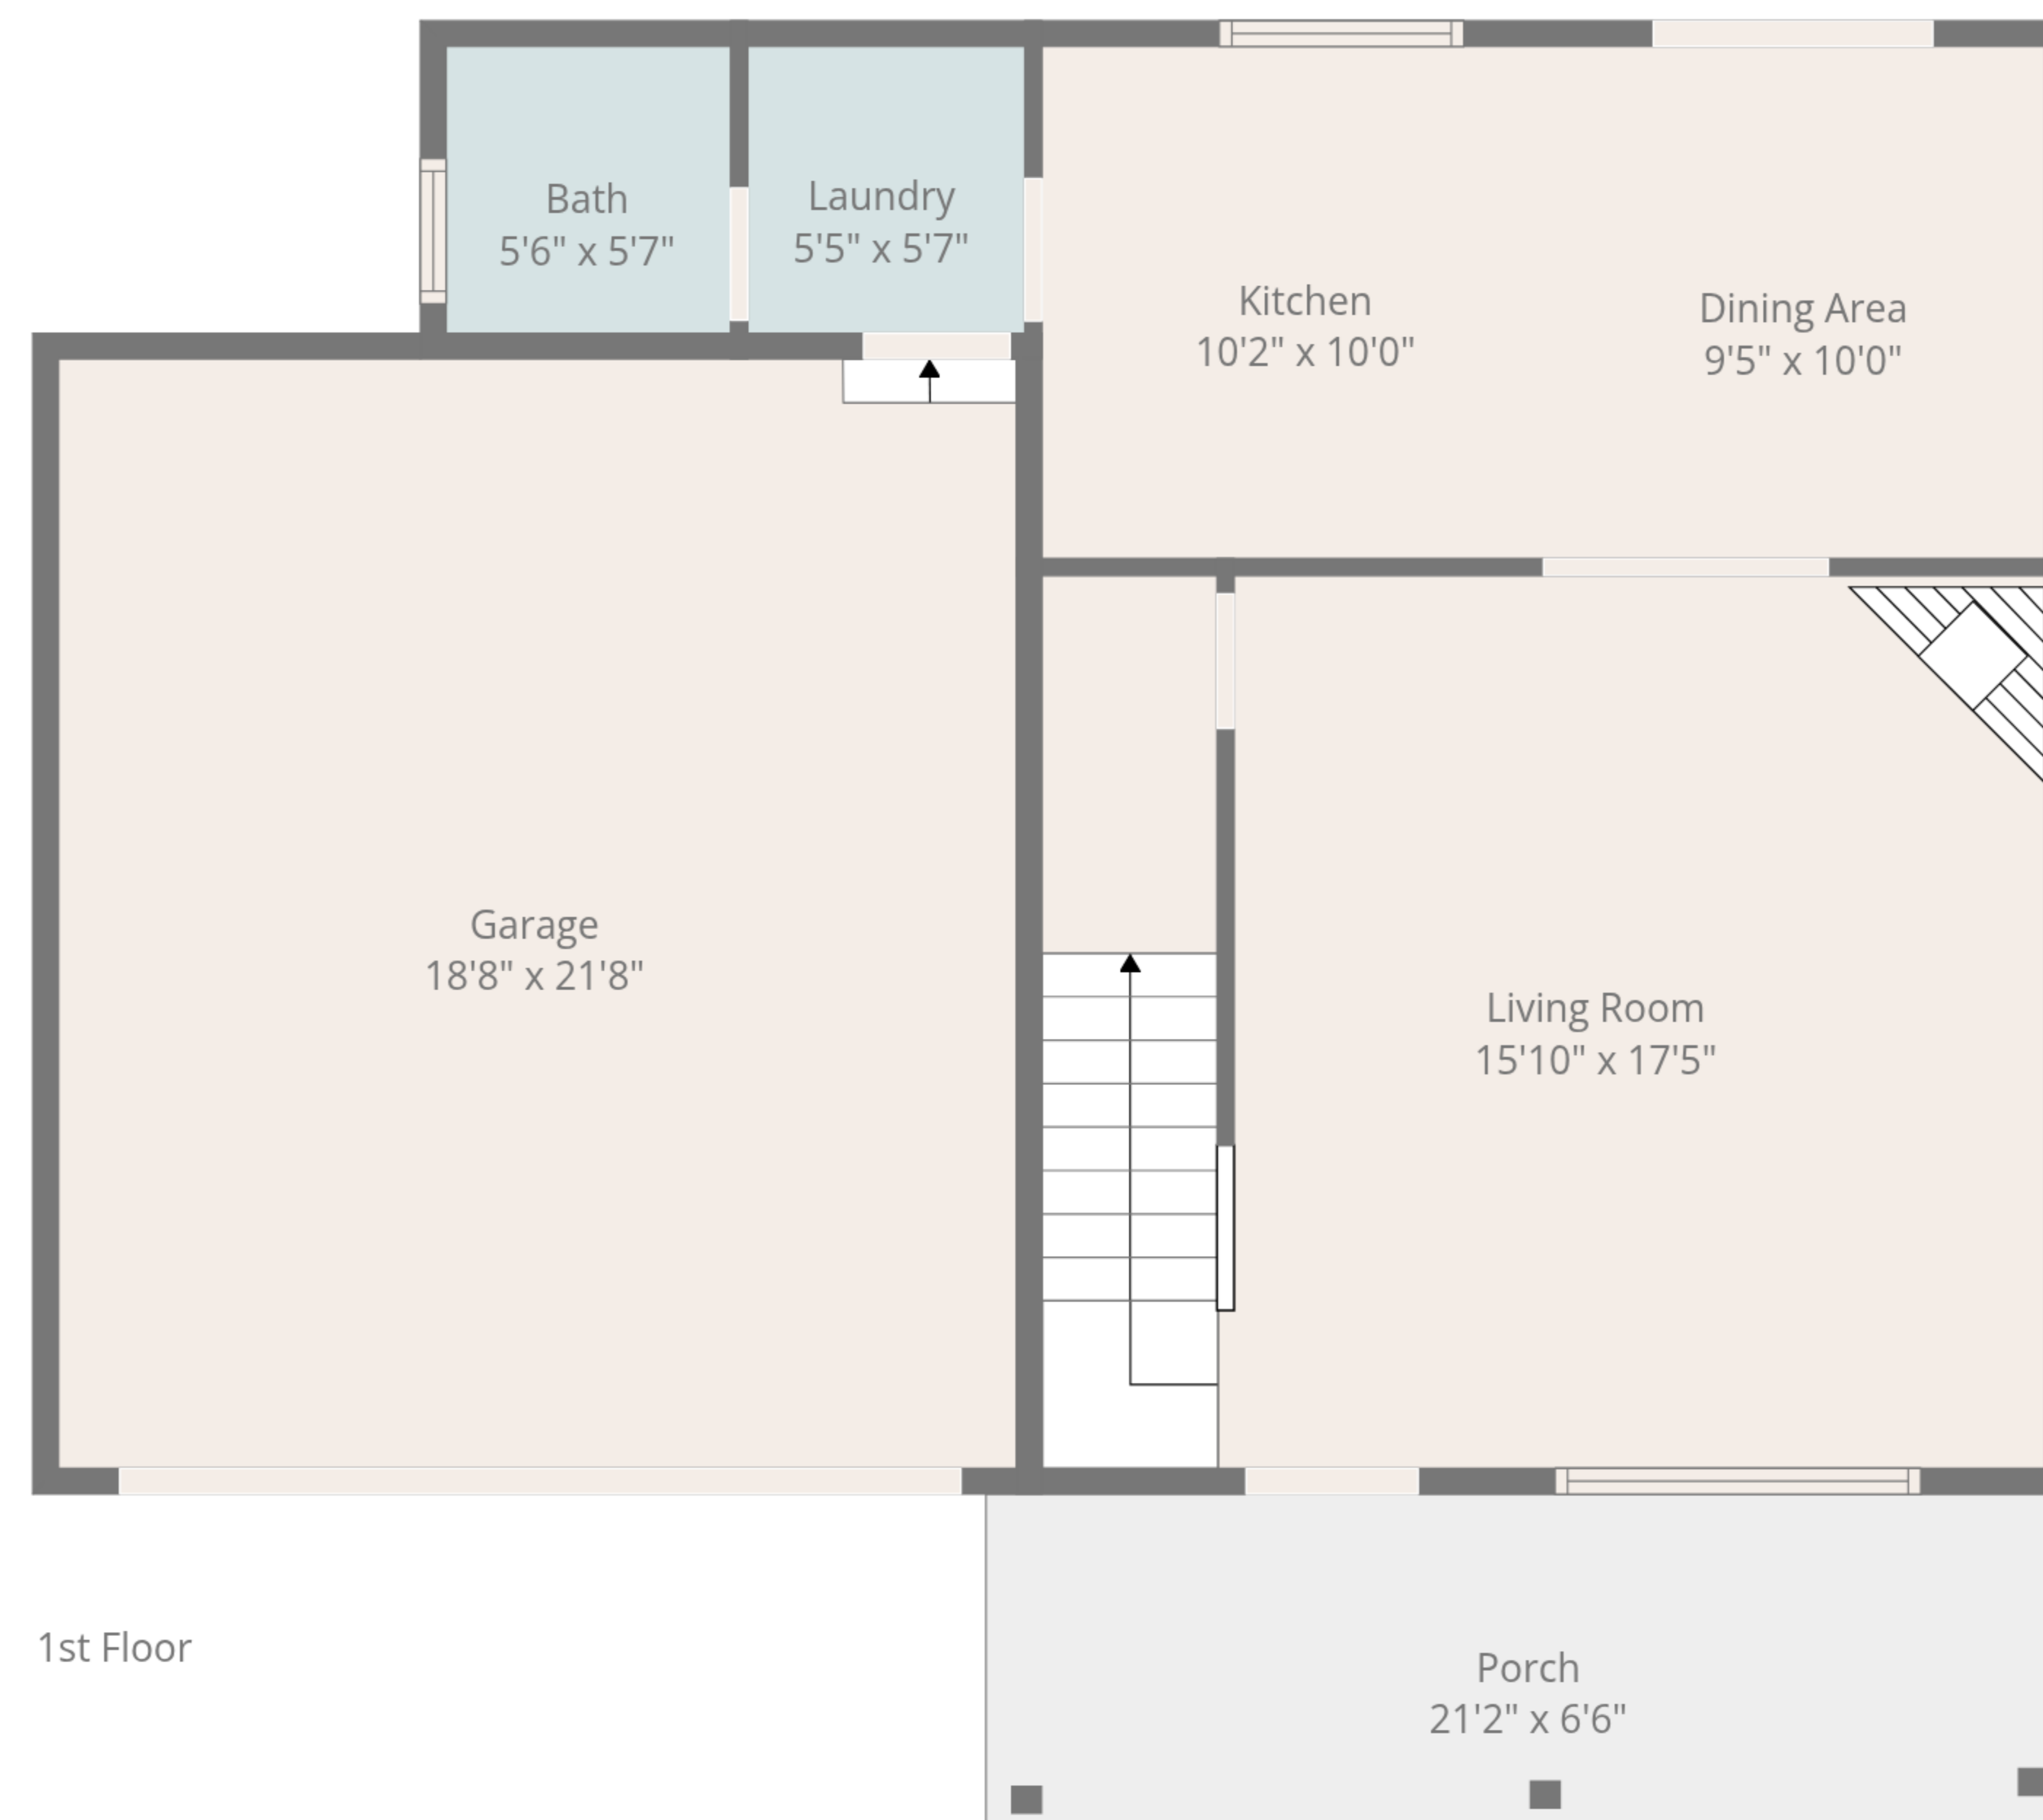

Total: 1453 sq. ft
 1st Floor: 609 sq. Ft, 2nd Floor: 844 sq. ft
 Excluded Areas: Garage: 405 sq. Ft, Porch: 138 sq. Ft, Walls: 144 sq. ft

Total: 1453 sq. ft

1st Floor: 609 sq. Ft, 2nd Floor: 844 sq. ft

Excluded Areas: Garage: 405 sq. Ft, Porch: 138 sq. Ft, Walls: 144 sq. ft

2nd Floor

1st Floor

Total: 1453 sq. ft
 1st Floor: 609 sq. Ft, 2nd Floor: 844 sq. ft
 Excluded Areas: Garage: 405 sq. Ft, Porch: 138 sq. Ft, Walls: 144 sq. ft