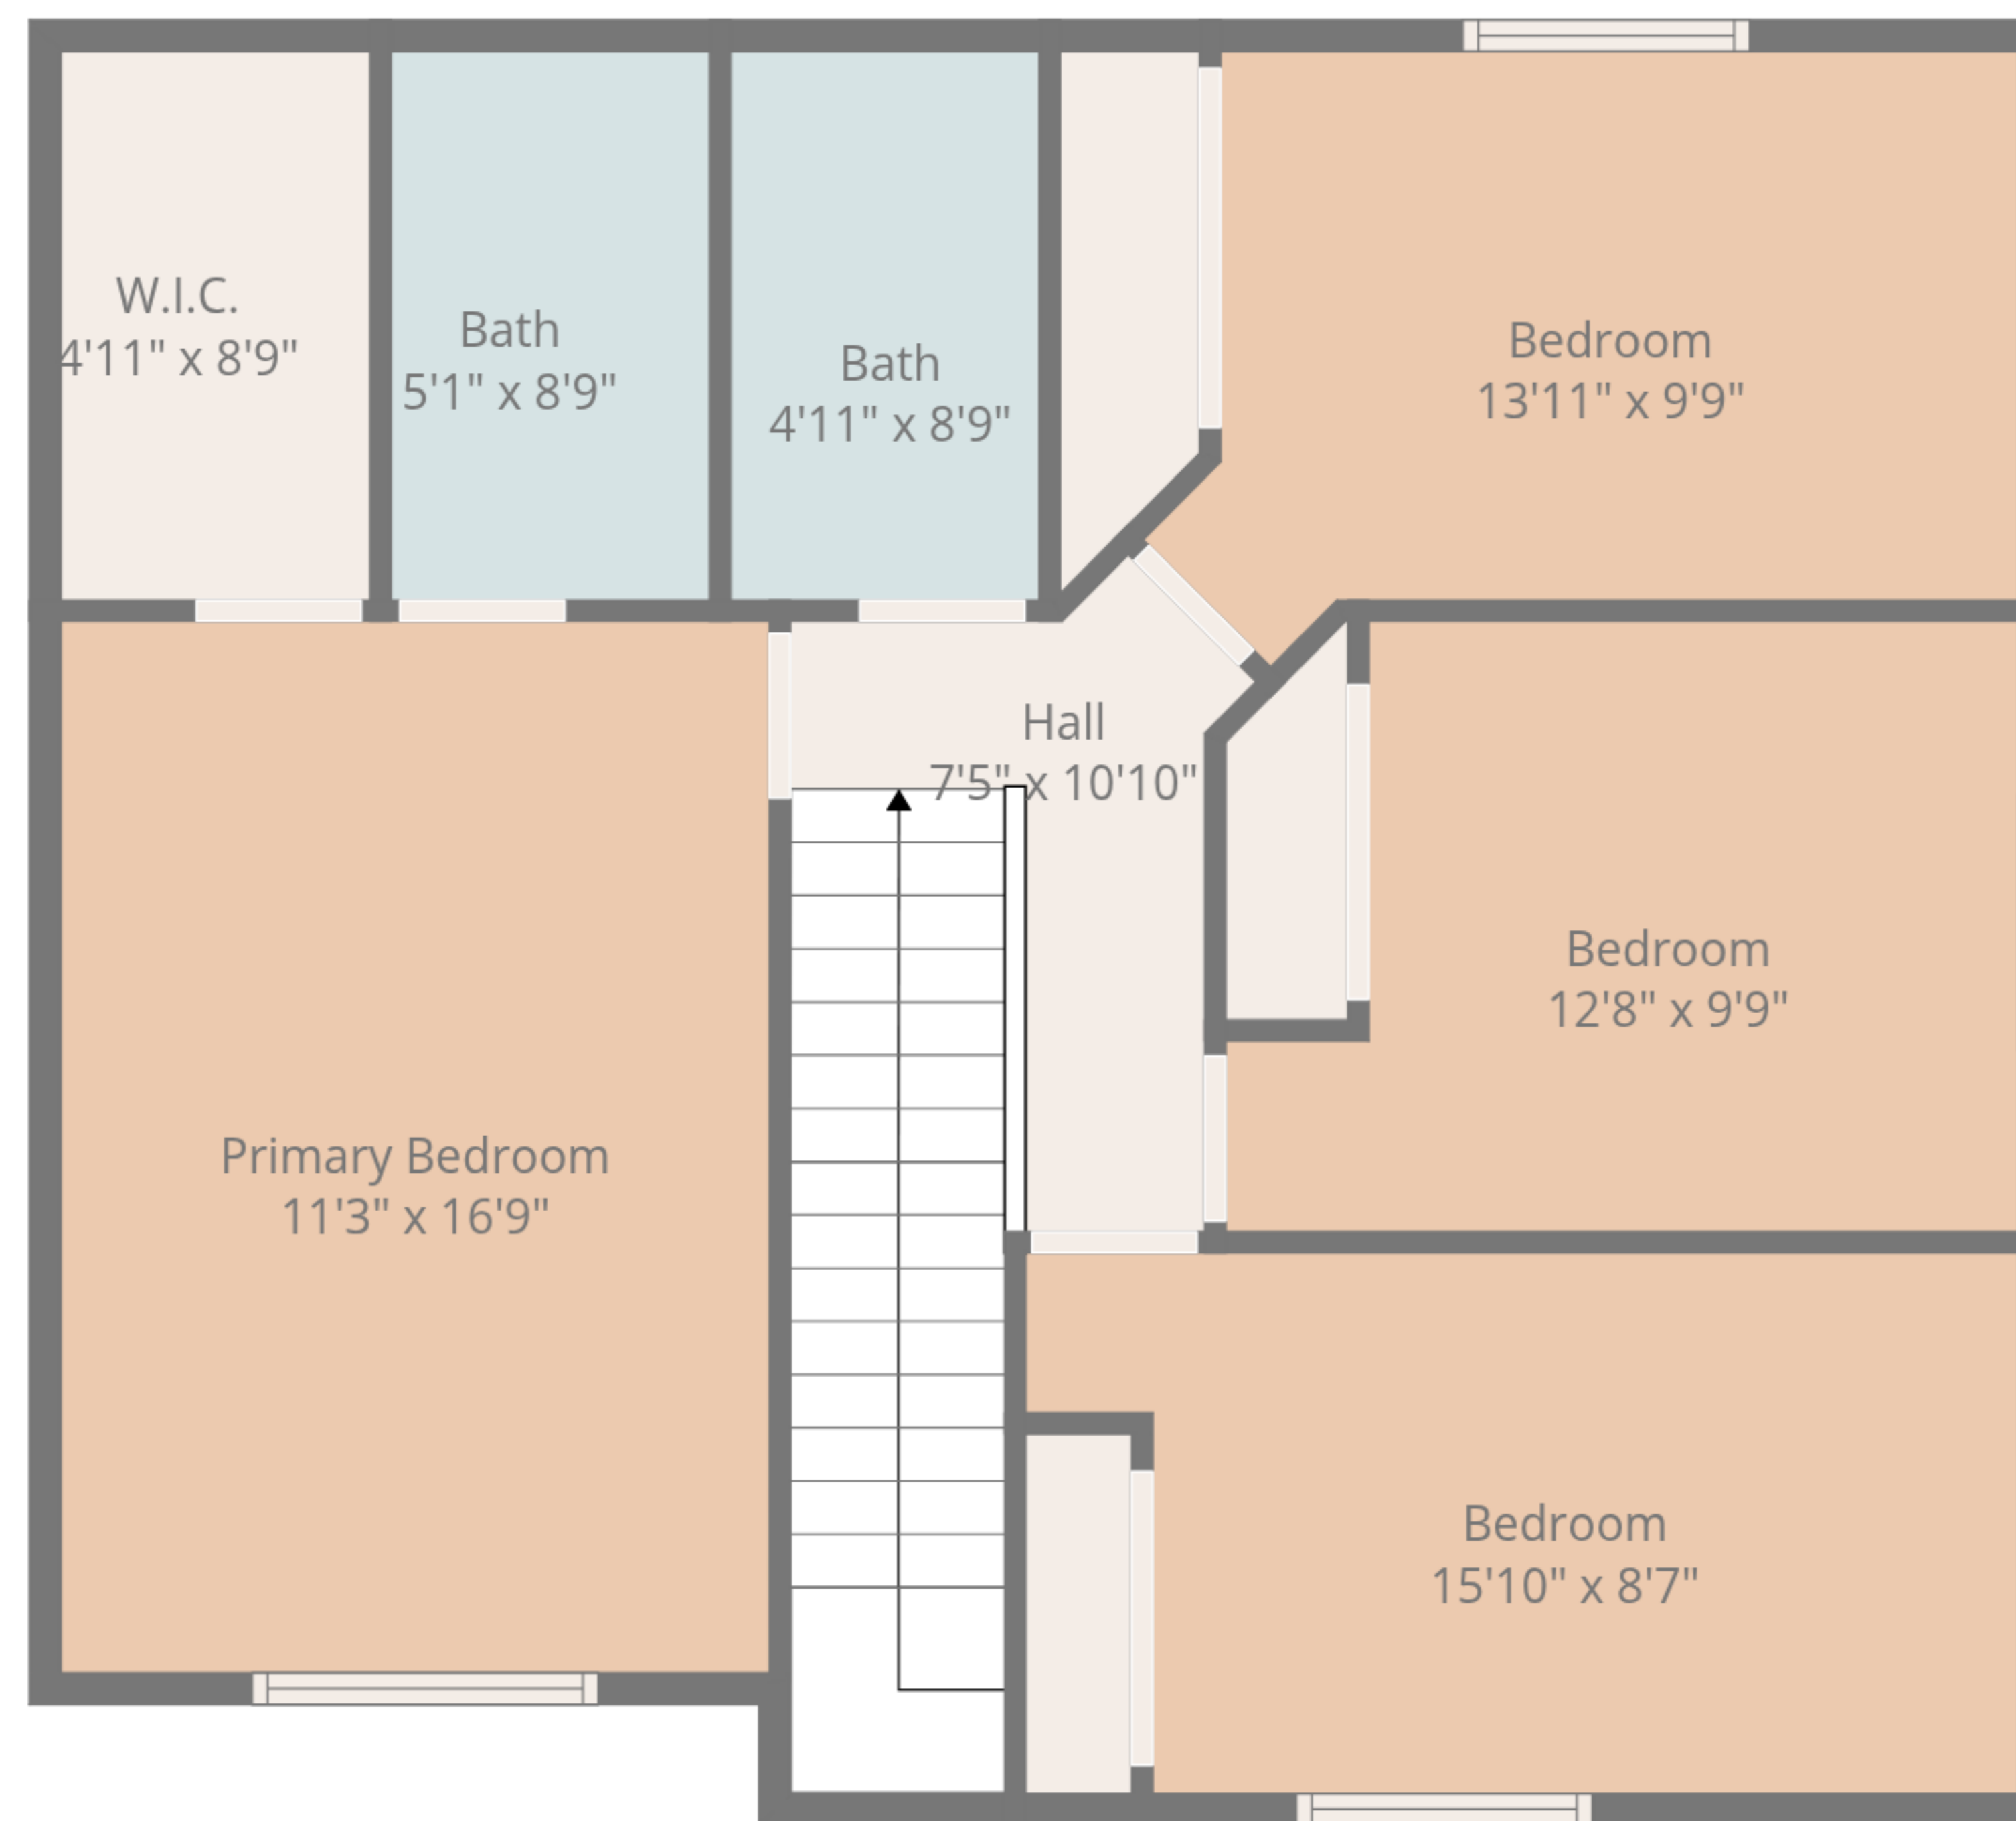

Total: 1453 sq. ft
 1st Floor: 609 sq. Ft, 2nd Floor: 844 sq. ft
 Excluded Areas: Garage: 405 sq. Ft, Porch: 138 sq. Ft, Walls: 144 sq. ft

Total: 1453 sq. ft

1st Floor: 609 sq. Ft, 2nd Floor: 844 sq. ft

Excluded Areas: Garage: 405 sq. Ft, Porch: 138 sq. Ft, Walls: 144 sq. ft

2nd Floor

1st Floor

Total: 1453 sq. ft
 1st Floor: 609 sq. Ft, 2nd Floor: 844 sq. ft
 Excluded Areas: Garage: 405 sq. Ft, Porch: 138 sq. Ft, Walls: 144 sq. ft