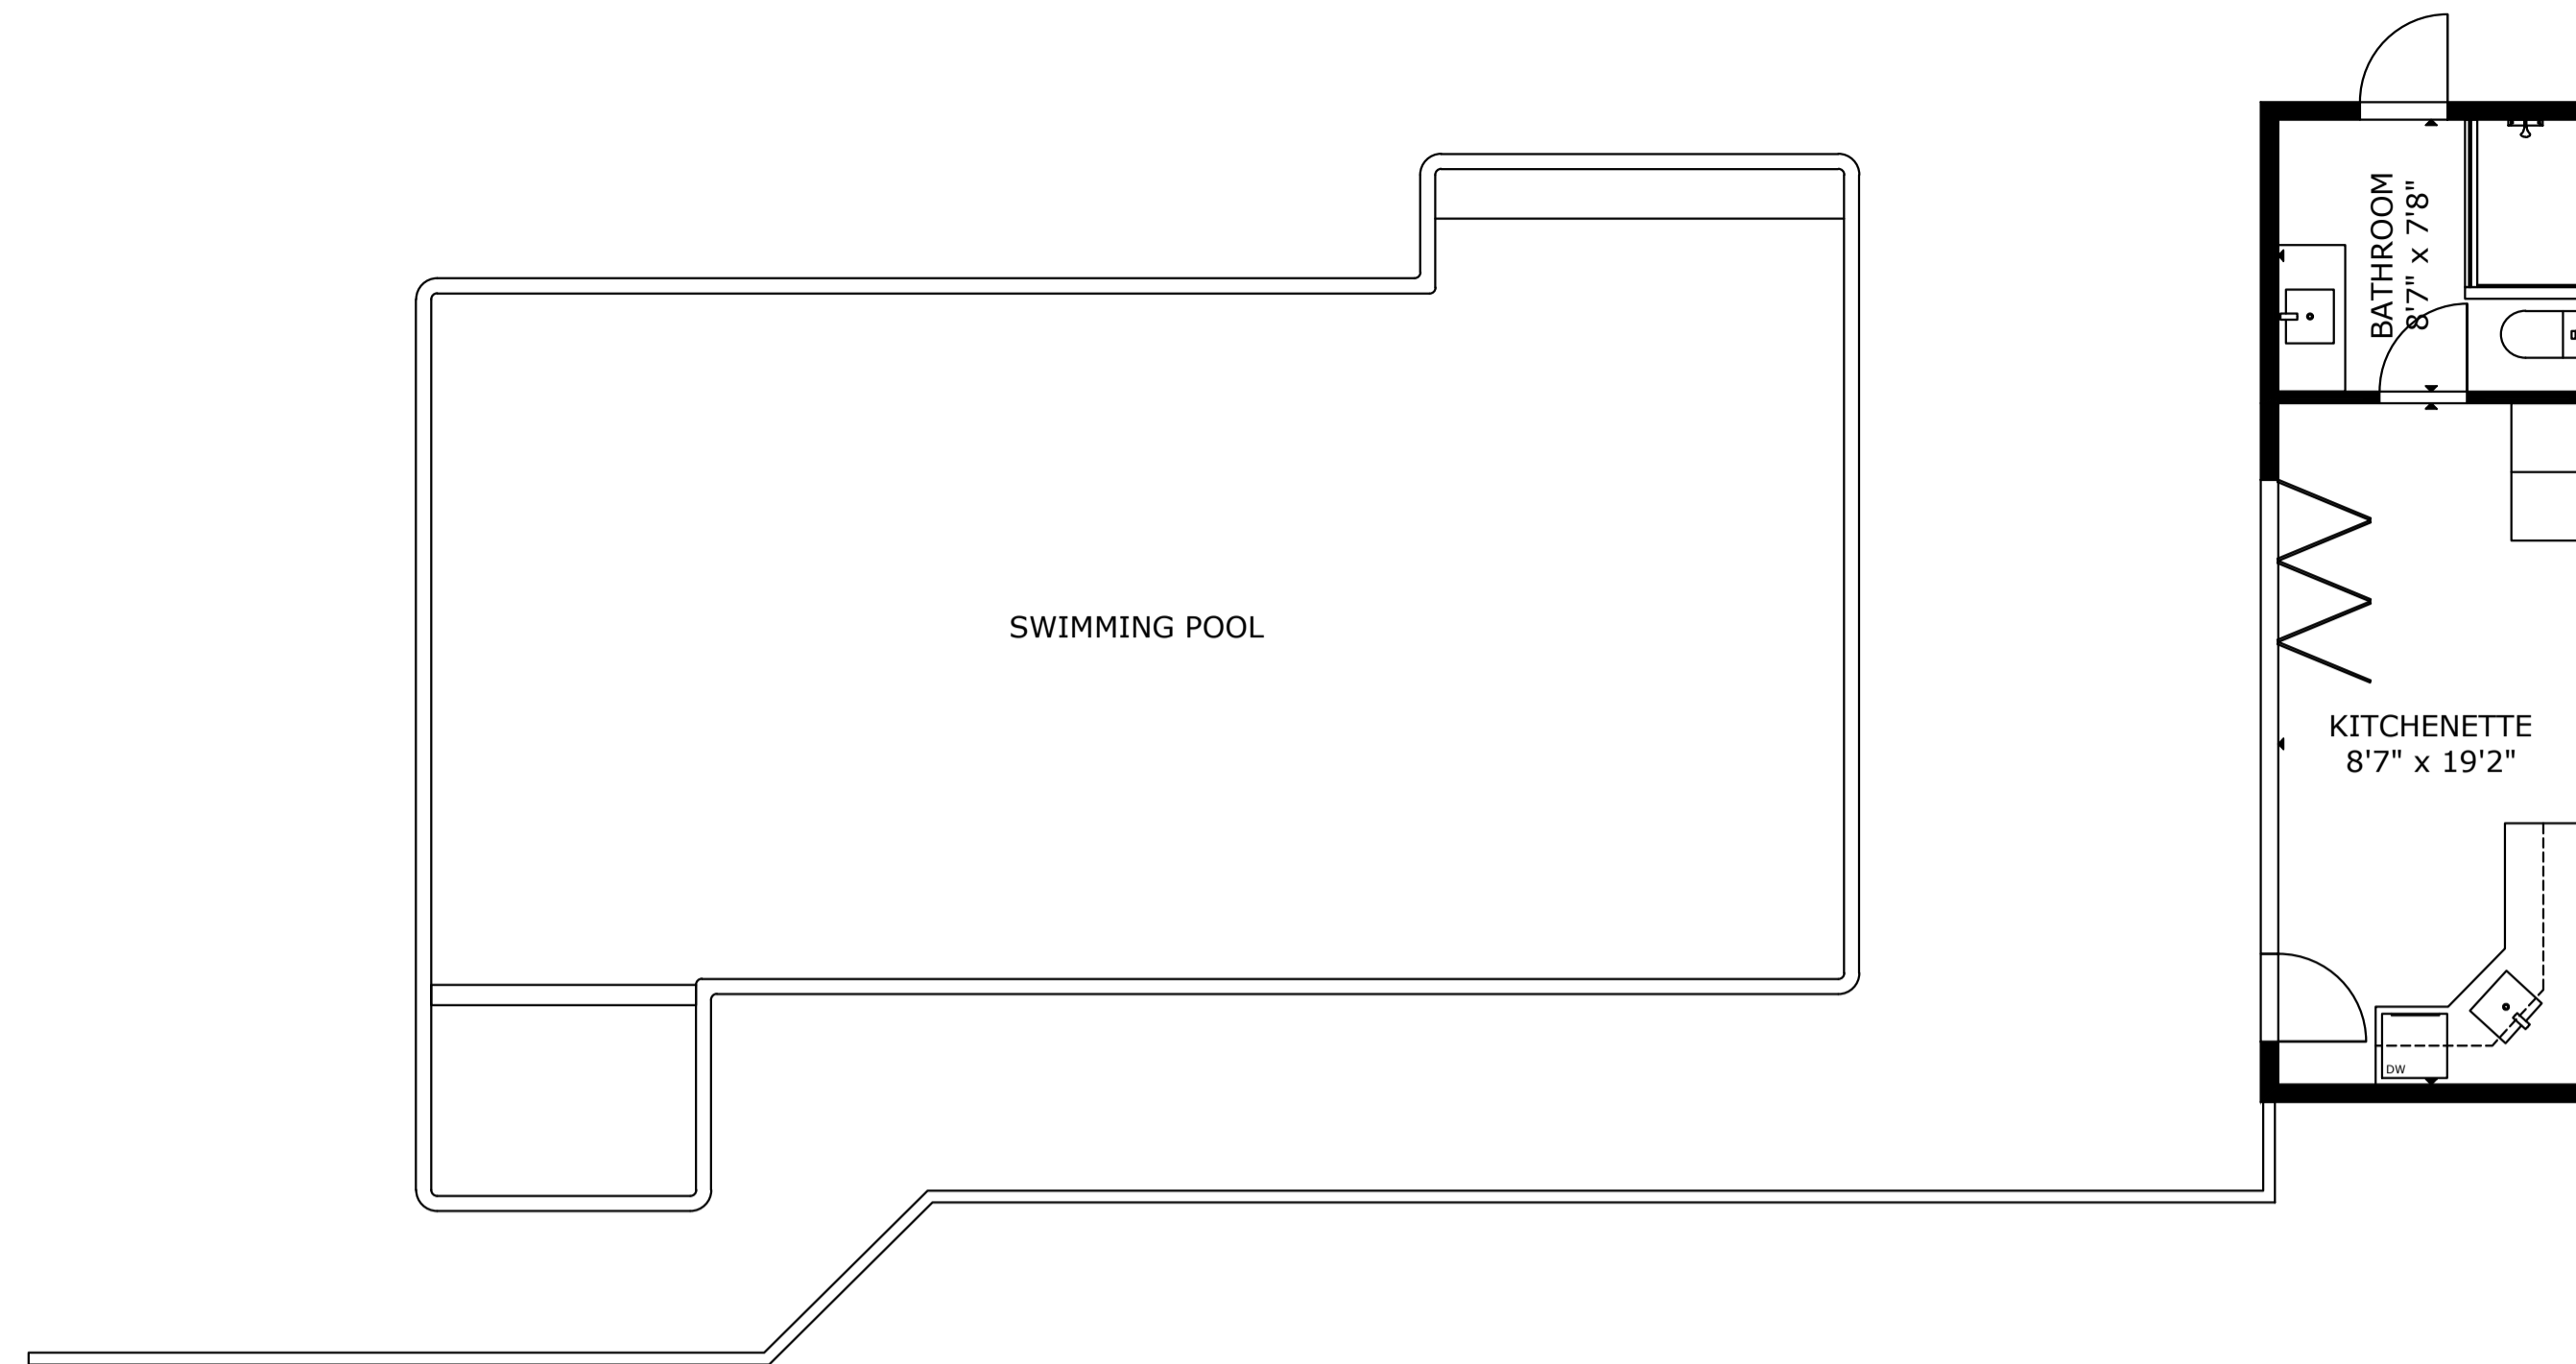

FLOOR 1

FLOOR 2

FLOOR 3

GROSS INTERNAL AREA  
TOTAL: 5578 sq.ft

FLOOR 1: 657 sq.ft, FLOOR 2: 2716 sq.ft, FLOOR 3: 2205 sq.ft

EXCLUDED AREAS: PORCH: 385 sq.ft, BALCONY: 385 sq.ft

OUT BUILDING: 230 sq.ft

SIZE AND DIMENSIONS ARE APPROXIMATE, ACTUAL MAY VARY