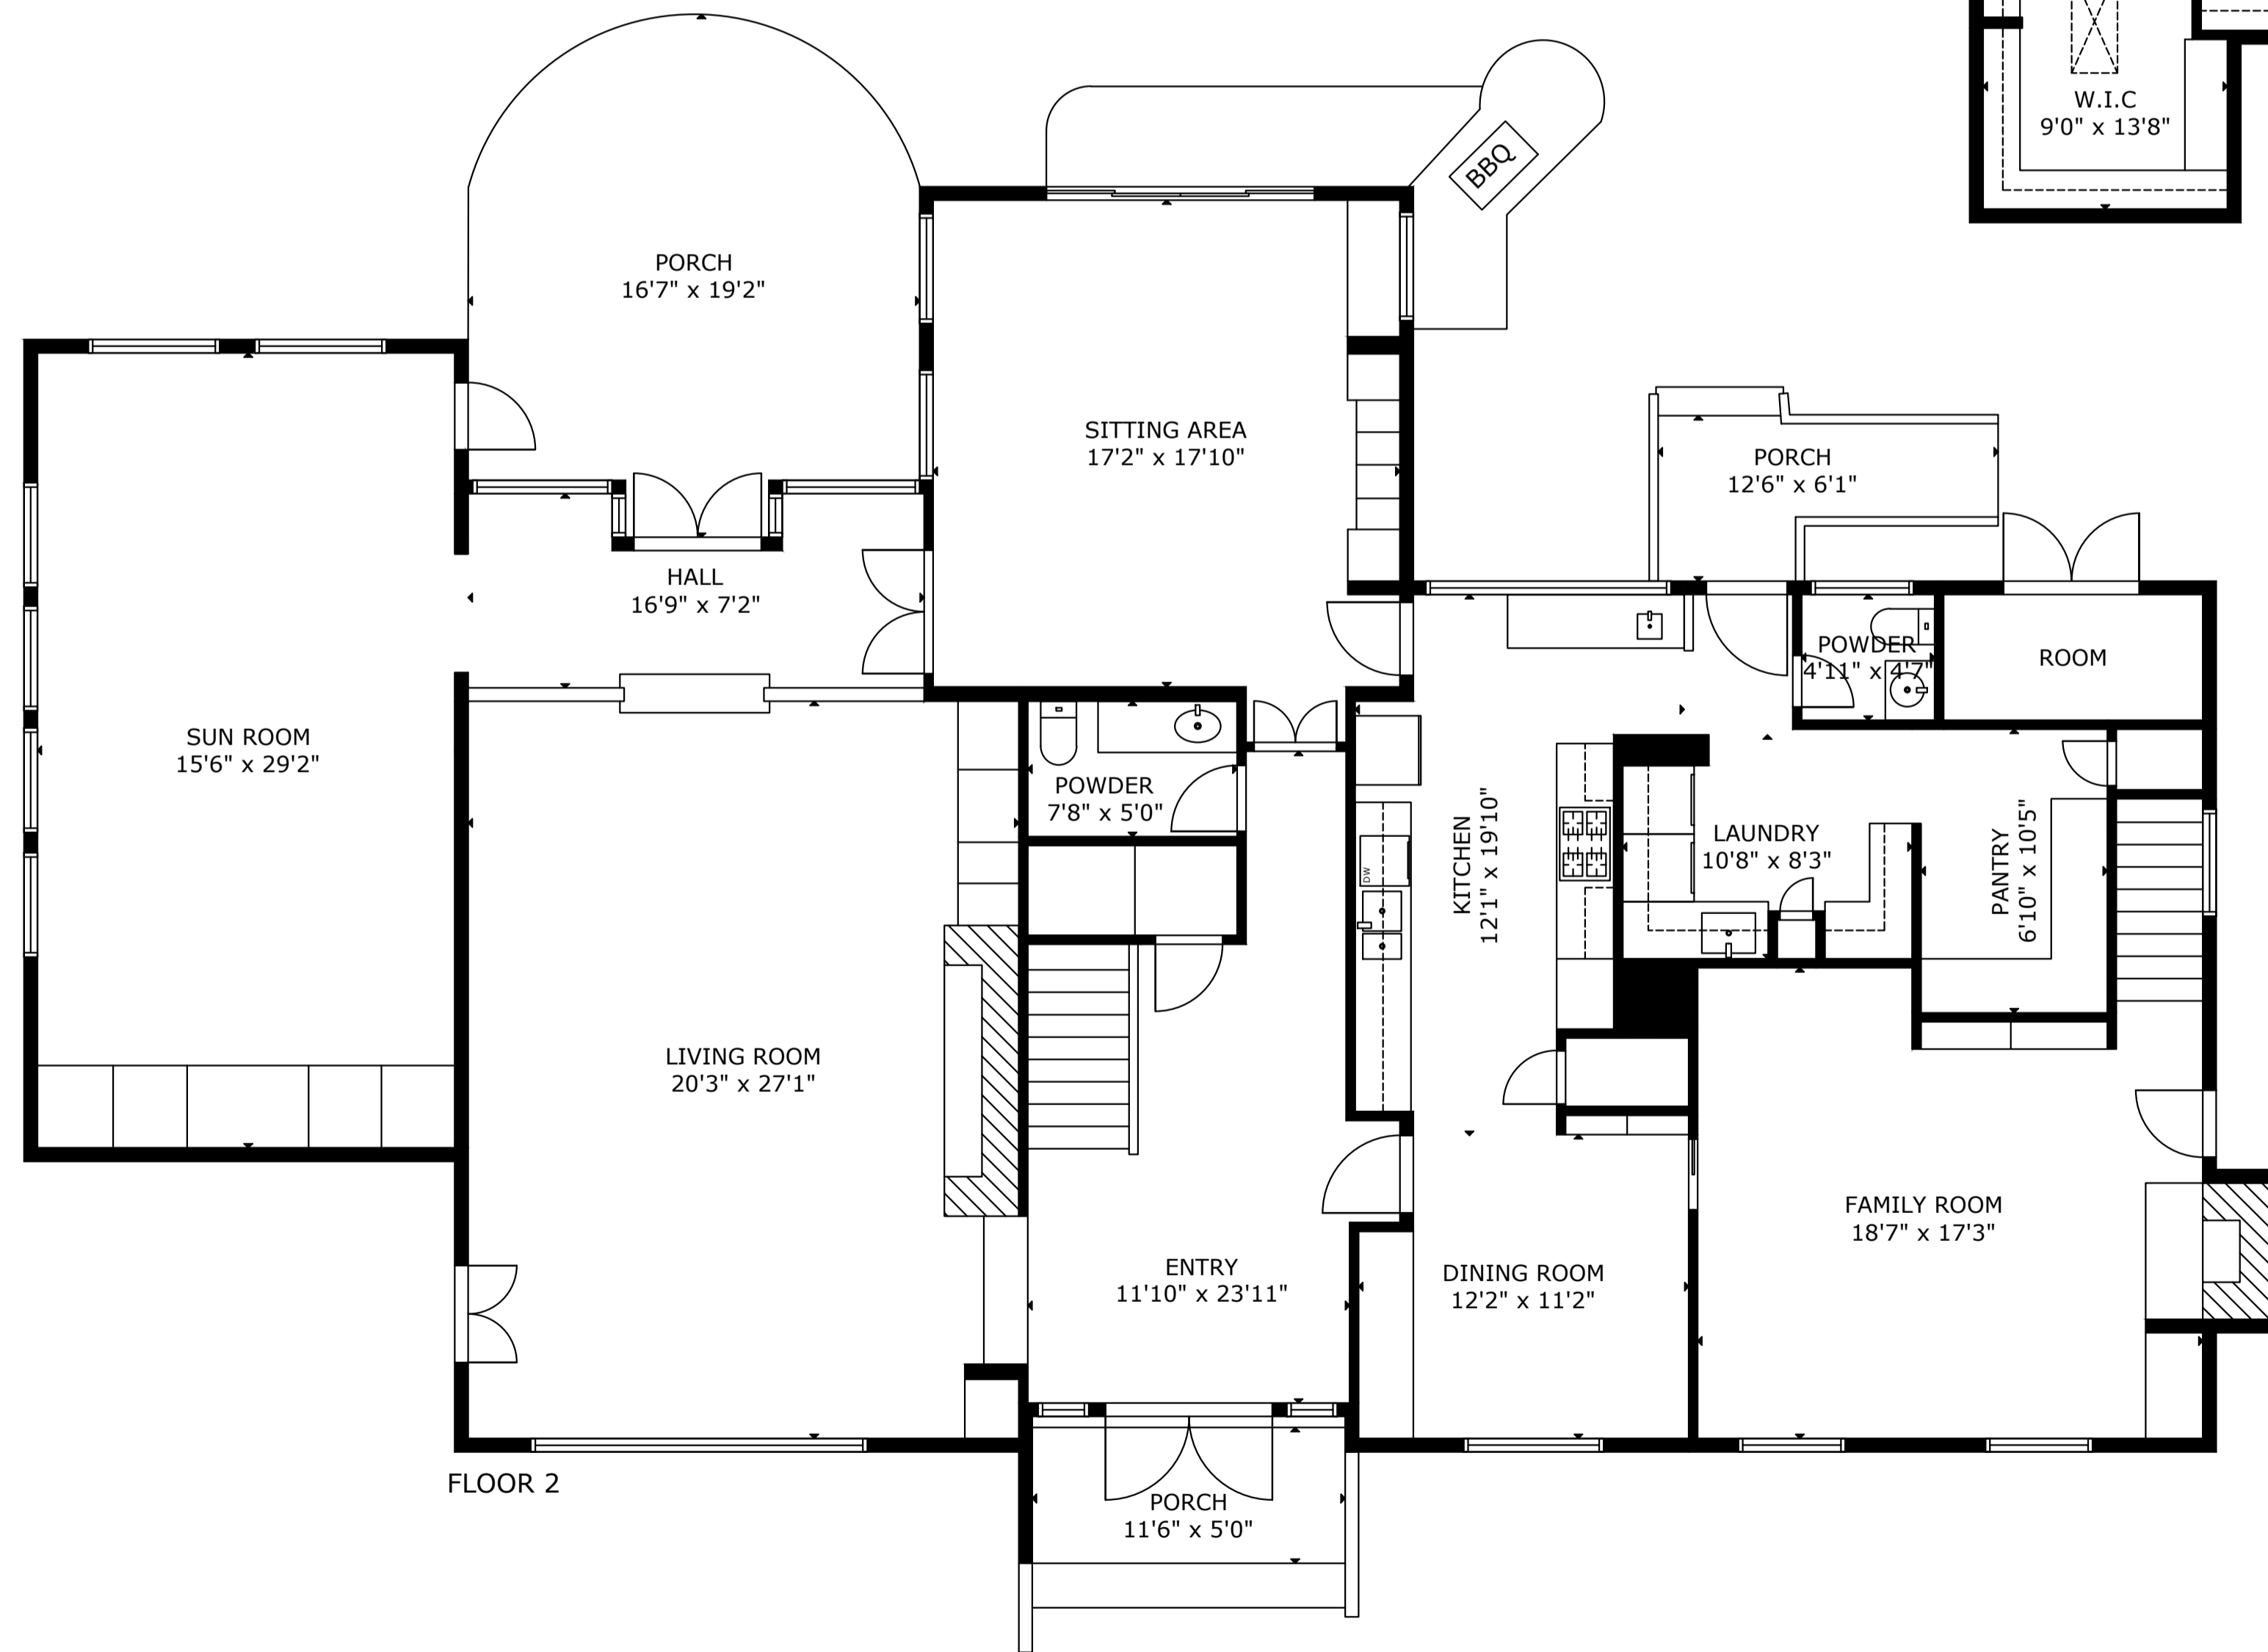

FLOOR 1

FLOOR 2

FLOOR 3

GROSS INTERNAL AREA  
TOTAL: 5578 sq.ft

FLOOR 1: 657 sq.ft, FLOOR 2: 2716 sq.ft, FLOOR 3: 2205 sq.ft

EXCLUDED AREAS: PORCH: 385 sq.ft, BALCONY: 385 sq.ft

OUT BUILDING: 230 sq.ft

SIZE AND DIMENSIONS ARE APPROXIMATE, ACTUAL MAY VARY