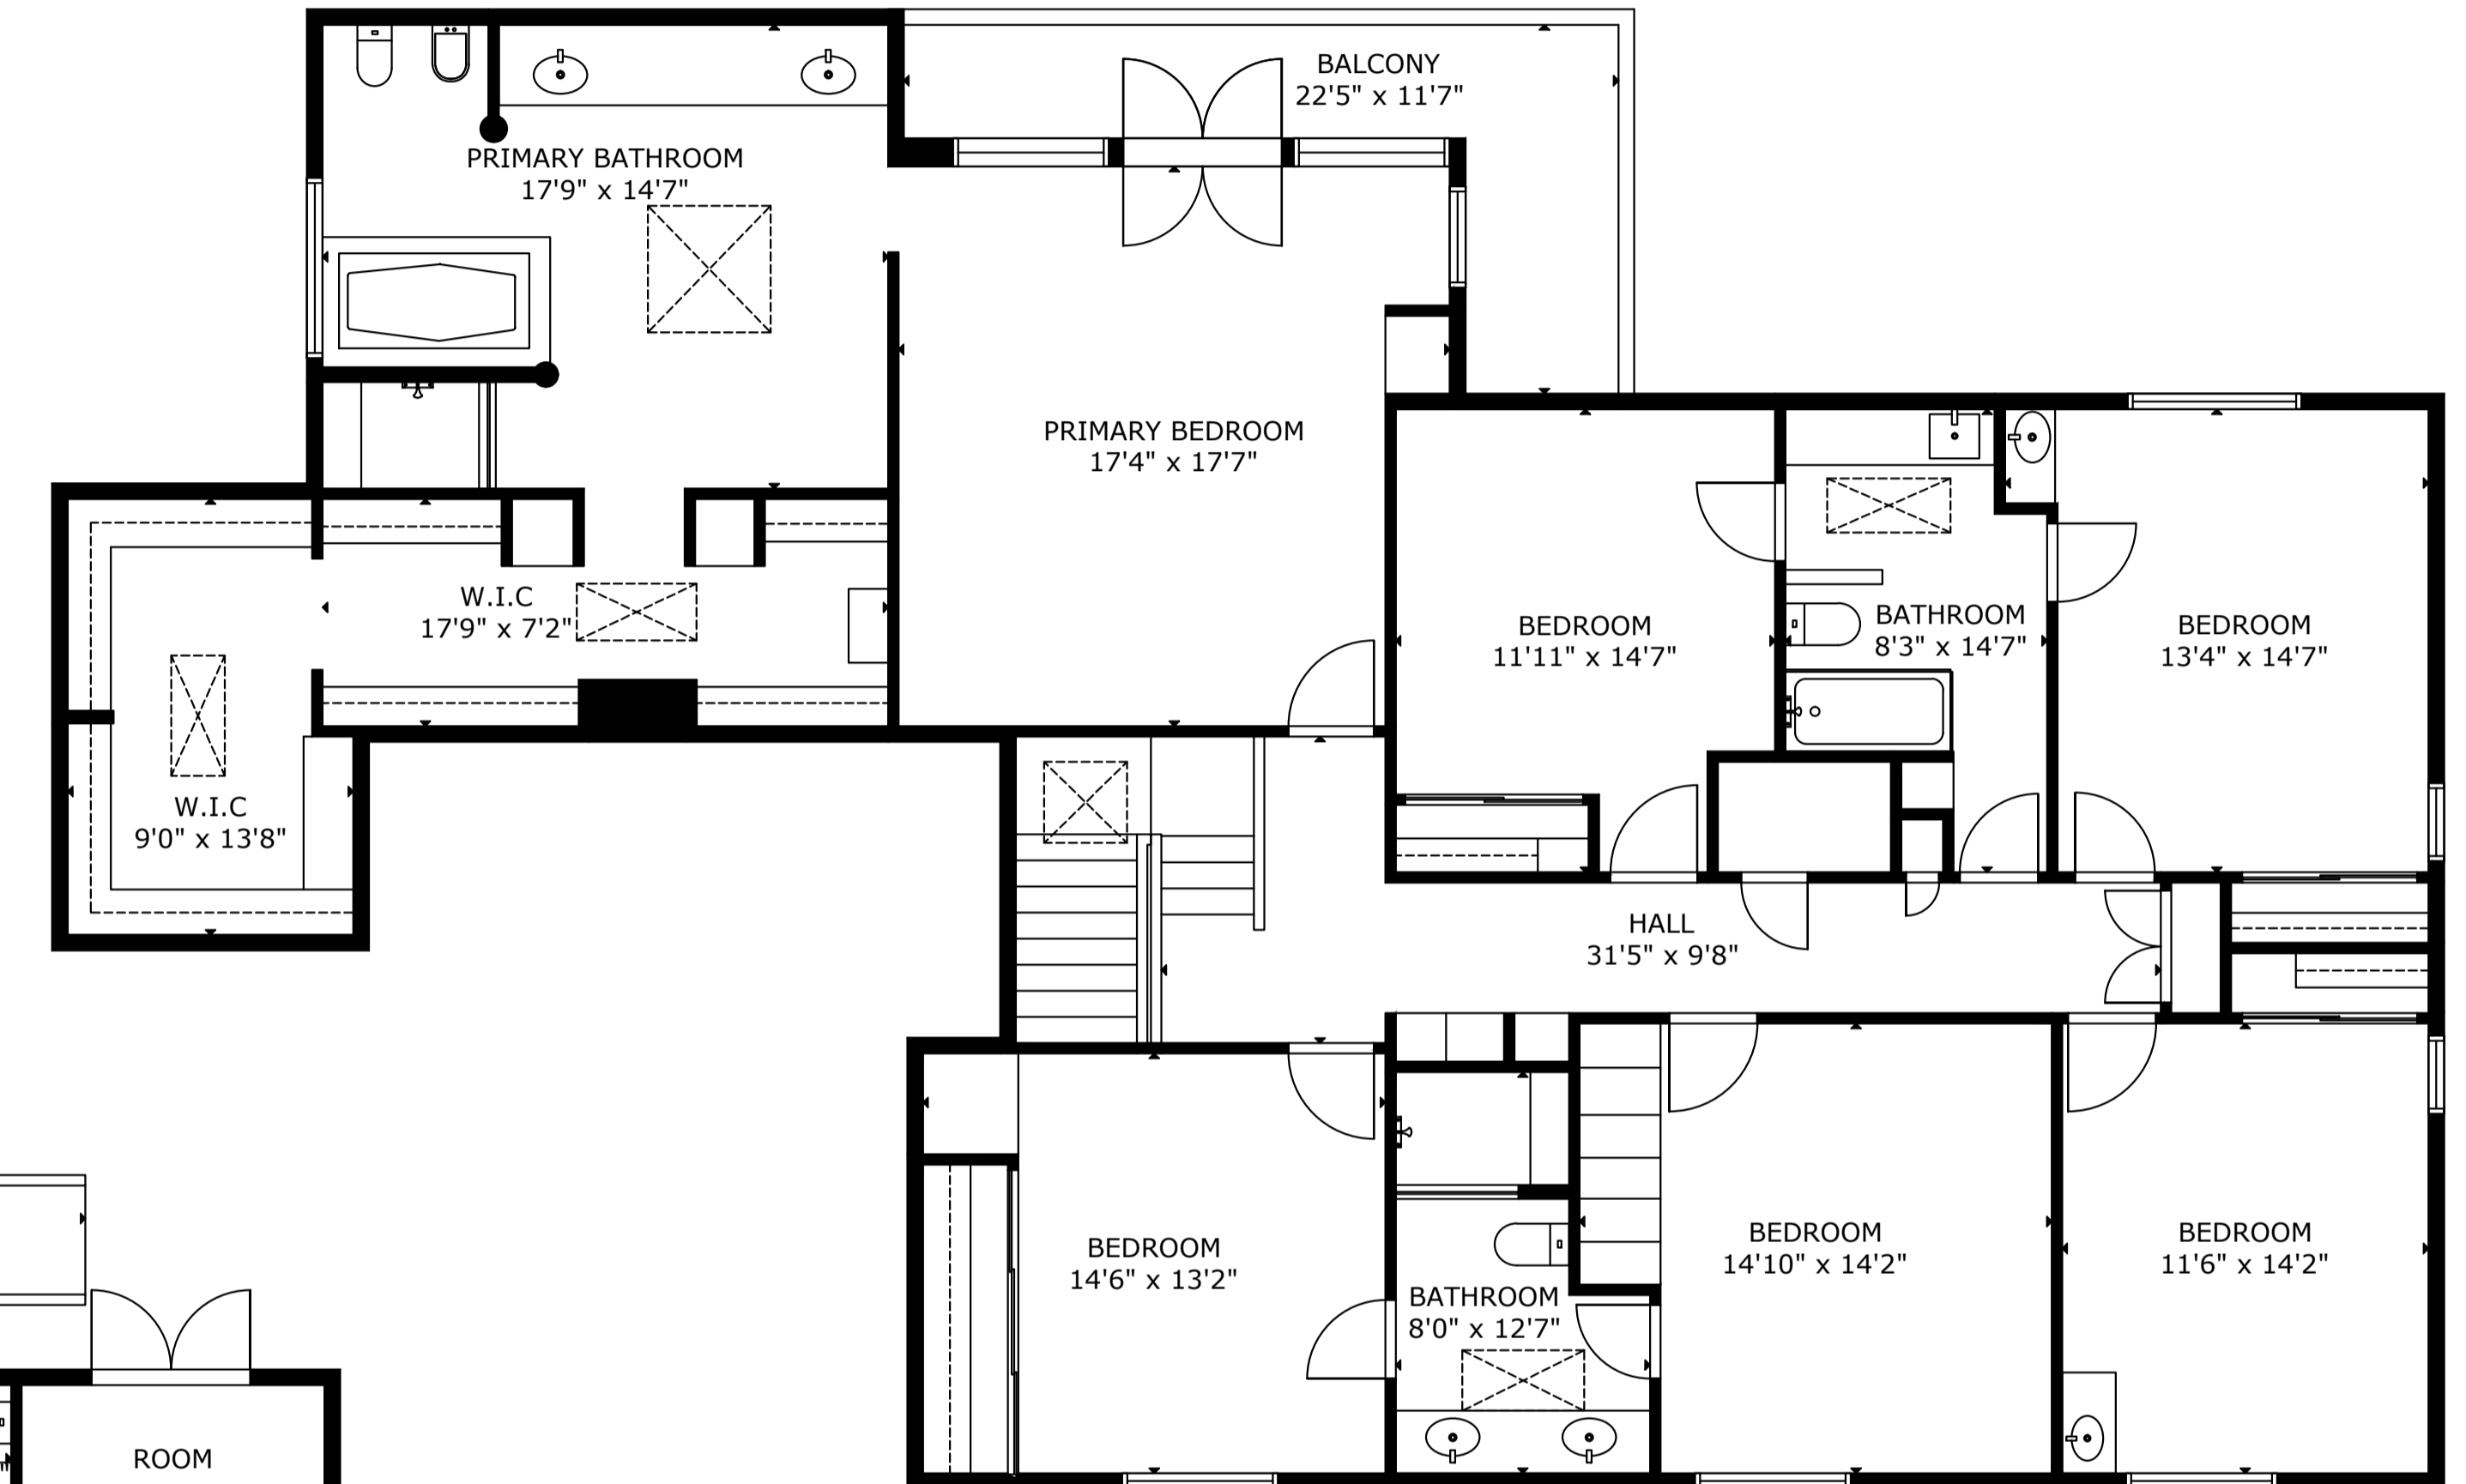

FLOOR 1

FLOOR 2

FLOOR 3

GROSS INTERNAL AREA  
TOTAL: 5578 sq.ft

FLOOR 1: 657 sq.ft, FLOOR 2: 2716 sq.ft, FLOOR 3: 2205 sq.ft

EXCLUDED AREAS: PORCH: 385 sq.ft, BALCONY: 385 sq.ft

OUT BUILDING: 230 sq.ft

SIZE AND DIMENSIONS ARE APPROXIMATE, ACTUAL MAY VARY