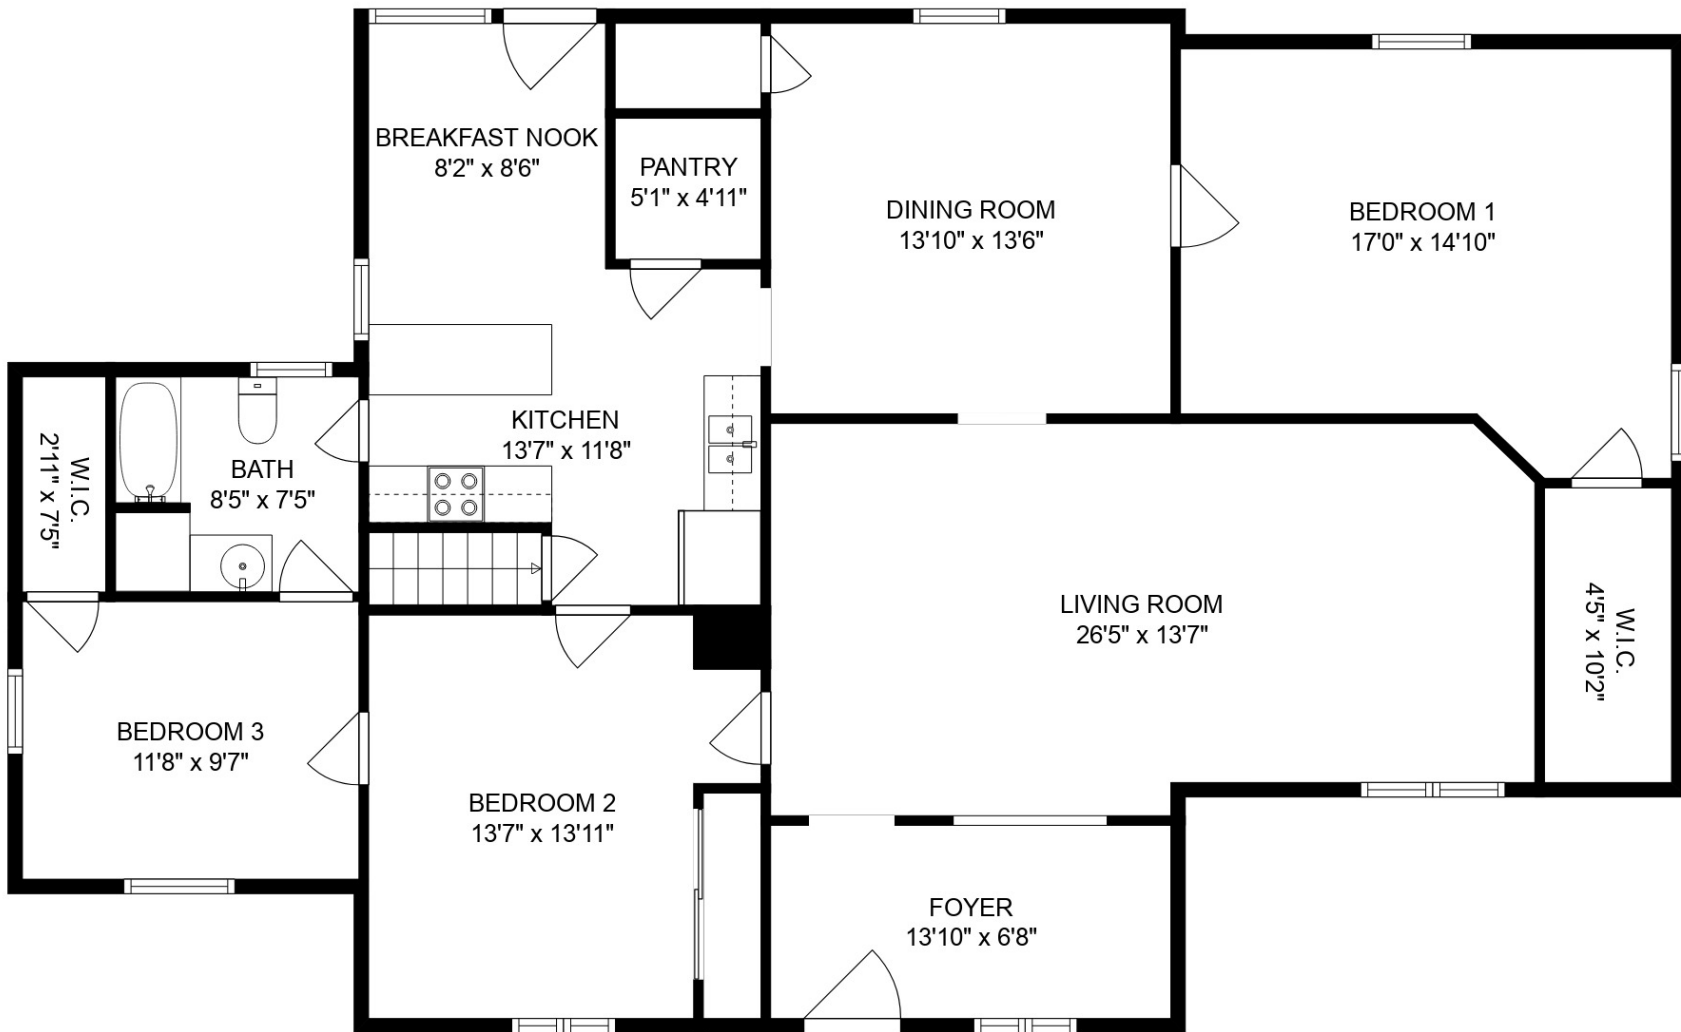

Estimated areas

GLA FLOOR 1: 0 sq. ft, excluded 944 sq. ft
 GLA MAIN FLOOR: 1697 sq. ft, excluded 0 sq. ft
 Total GLA 1697 sq. ft, total scanned area 2641 sq. ft

SIZES AND DIMENSIONS ARE APPROXIMATE. ACTUAL MAY VARY.