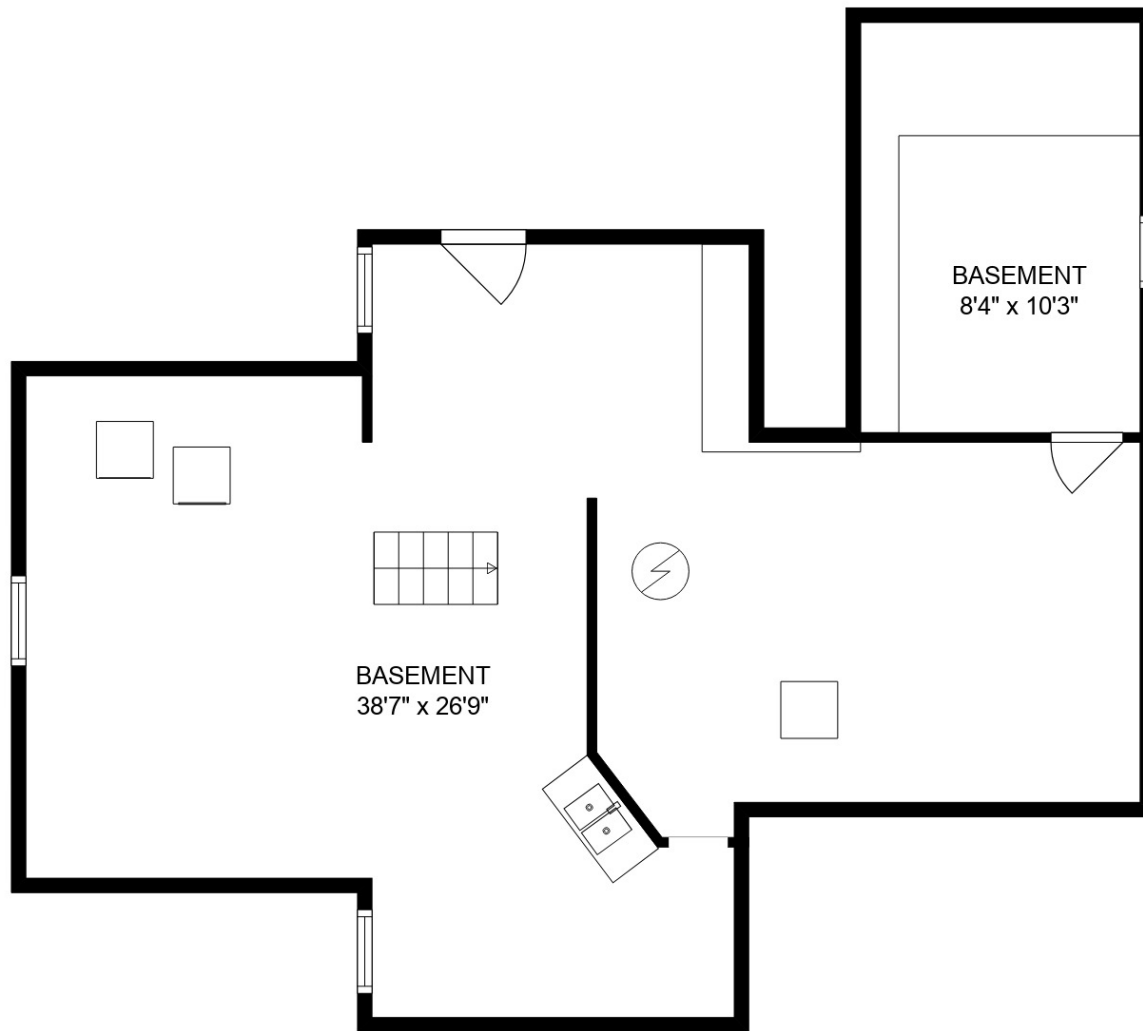

Estimated areas

GLA FLOOR 1: 0 sq. ft, excluded 944 sq. ft
 GLA MAIN FLOOR: 1697 sq. ft, excluded 0 sq. ft
 Total GLA 1697 sq. ft, total scanned area 2641 sq. ft

SIZES AND DIMENSIONS ARE APPROXIMATE. ACTUAL MAY VARY.