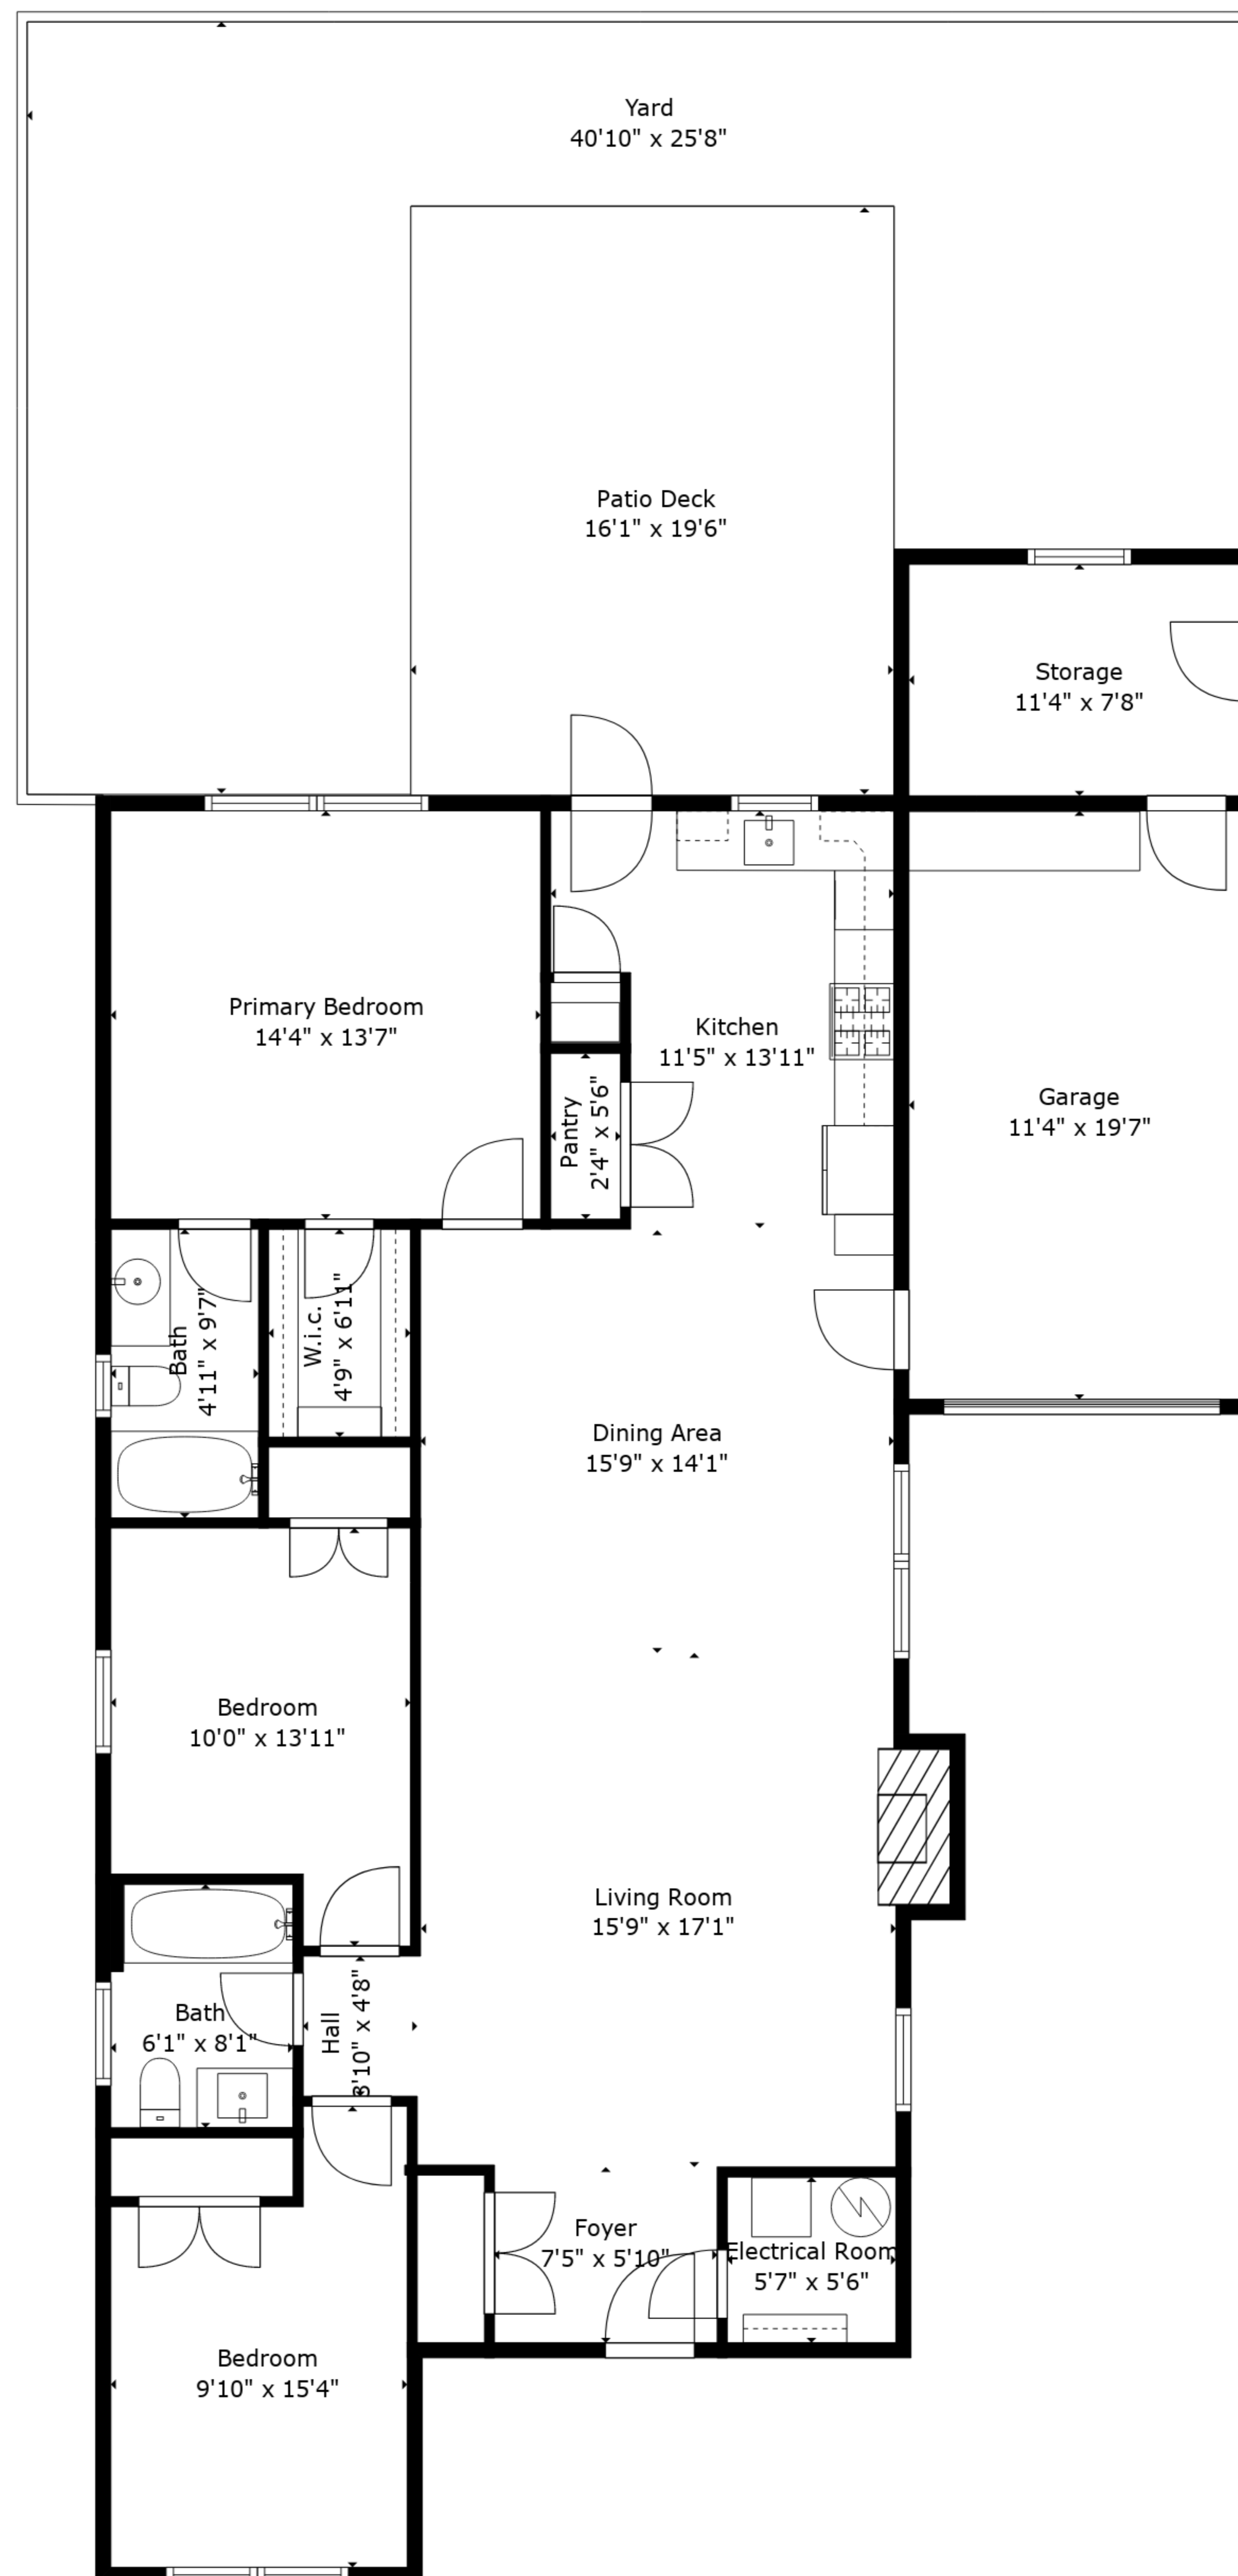

TOTAL: 1375 sq. ft

FLOOR 1: 1375 sq. ft

EXCLUDED AREAS: ELECTRICAL ROOM: 31 sq. ft, GARAGE: 222 sq. ft, STORAGE: 87 sq. ft,
 PATIO DECK: 315 sq. ft, YARD: 637 sq. ft, FIREPLACE: 11 sq. ft

Measurements Deemed Highly Reliable But Not Guaranteed. Measured By Cubicasa Tech.