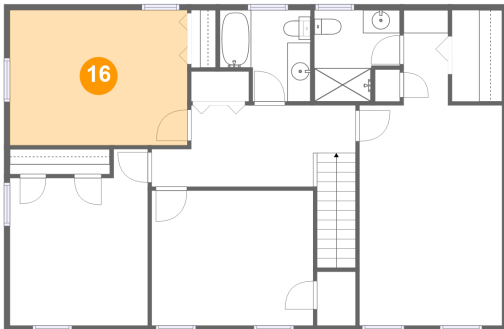

16 Floor 3 - Bedroom

Dimensions: 15'4" x 11'8"
Area: 178 sq. ft
Counted as Living Area:
Yes

Heated: Yes
Finished: Yes
Enclosed: Yes
Contiguous:
Yes
Permitted: Yes
Wet Space: No
Addition: No
Conversion: No