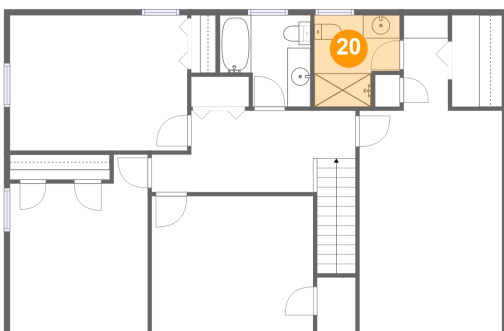

20 Floor 3 - Bath

Dimensions: 7'5" x 7'10"
Area: 50 sq. ft
Counted as Living Area:
Yes

Heated: Yes
Finished: Yes
Enclosed: Yes
Contiguous:
Yes
Permitted: Yes
Wet Space: Yes
Addition: No
Conversion: No