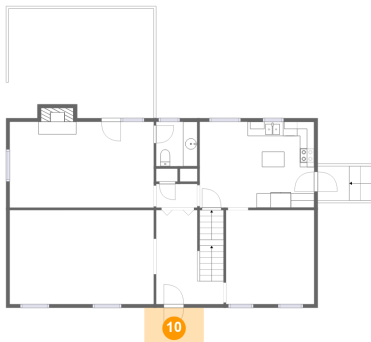

10 Floor 2 - Porch

Dimensions: 8'4" x 5'4"
Area: 44 sq. ft
Counted as Living Area: No

Heated: No
Finished: Yes
Enclosed: No
Contiguous: Yes
Permitted: Yes
Wet Space: No
Addition: No
Conversion: No