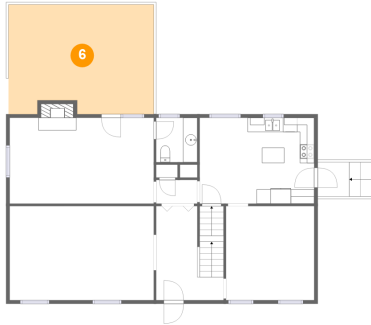

1912 Millstream Drive, Woodbridge, Salem, Salem, Virginia, United States, 24153

6 Floor 2 - Deck

Dimensions: 20'3" x 15'3"
Area: 299 sq. ft
Counted as Living Area: No

Heated: No
Finished: Yes
Enclosed: No
Contiguous: Yes
Permitted: Yes
Wet Space: No
Addition: No
Conversion: No