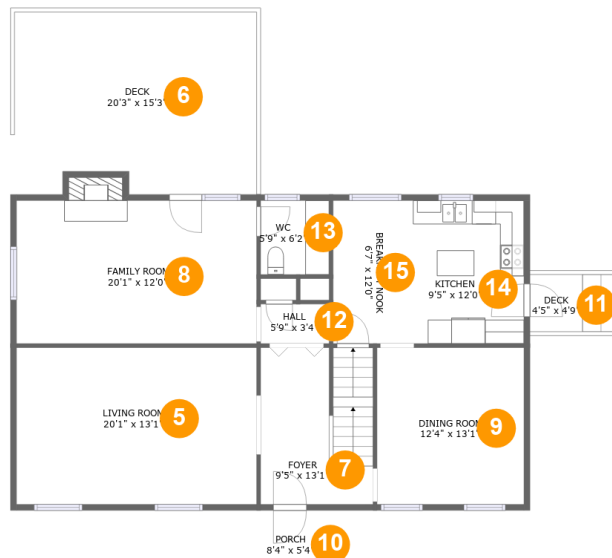

## Room Dimensions

Floor 1

Total sqft: 1162

Living area: 667

#	Room name	Dimensions	Area (sqft)	Counted as Living Area
1	Hall	9'2" x 12'10"	102 sq. ft	Yes
2	Utility	9'8" x 15'11"	134 sq. ft	No
3	Recreation Room	20'8" x 21'0"	432 sq. ft	Yes
4	Garage	12'2" x 25'5"	309 sq. ft	No

## Room Dimensions

Floor 2

Total sqft: 1539

Living area: 1149

#	Room name	Dimensions	Area (sqft)	Counted as Living Area
5	Living Room	20'1" x 13'1"	264 sq. ft	Yes
6	Deck	20'3" x 15'3"	299 sq. ft	No
7	Foyer	9'5" x 13'1"	122 sq. ft	Yes
8	Family Room	20'1" x 12'0"	250 sq. ft	Yes
9	Dining Room	12'4" x 13'1"	161 sq. ft	Yes
10	Porch	8'4" x 5'4"	44 sq. ft	No
11	Deck	4'5" x 4'9"	36 sq. ft	No
12	Hall	5'9" x 3'4"	19 sq. ft	Yes
13	Wc	5'9" x 6'2"	36 sq. ft	Yes
14	Kitchen	9'5" x 12'0"	112 sq. ft	Yes
15	Breakfast Nook	6'7" x 12'0"	79 sq. ft	Yes