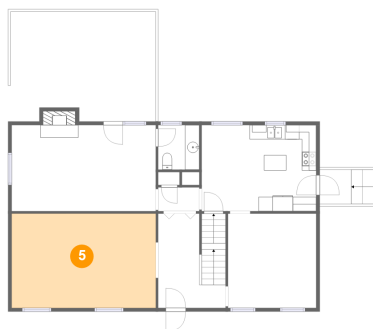

5 Floor 2 - Living Room

Dimensions: 20'1" x 13'1"
Area: 264 sq. ft
Counted as Living Area:
Yes

Heated: Yes
Finished: Yes
Enclosed: Yes
Contiguous:
Yes
Permitted: Yes
Wet Space: No
Addition: No
Conversion: No