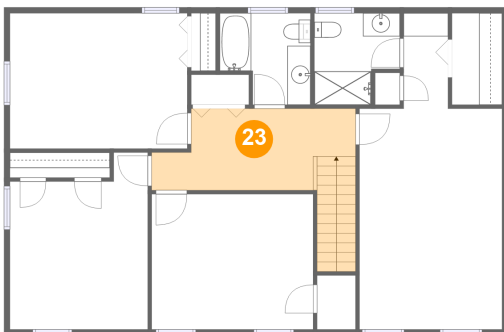

23 Floor 3 - Hall

Dimensions: 17'7" x 7'0"
Area: 134 sq. ft
Counted as Living Area:
Yes

Heated: Yes
Finished: Yes
Enclosed: Yes
Contiguous:
Yes
Permitted: Yes
Wet Space: No
Addition: No
Conversion: No