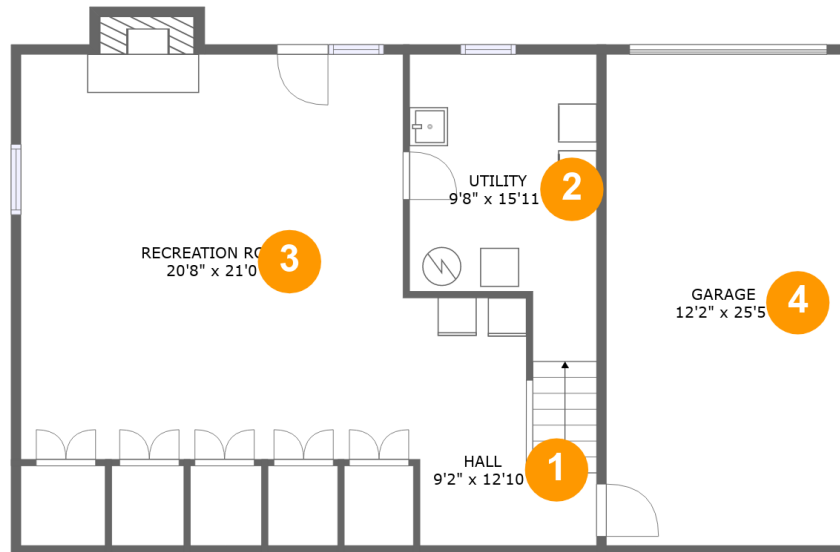

1912 Millstream Drive, Woodbridge, Salem, Salem, Virginia, United States, 24153

Room Dimensions

Floor 1

Total sqft: 1162

Living area: 667

#	Room name	Dimensions	Area (sqft)	Counted as Living Area
1	Hall	9'2" x 12'10"	102 sq. ft	Yes
2	Utility	9'8" x 15'11"	134 sq. ft	No
3	Recreation Room	20'8" x 21'0"	432 sq. ft	Yes
4	Garage	12'2" x 25'5"	309 sq. ft	No