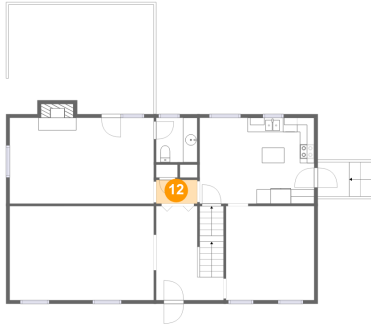

1912 Millstream Drive, Woodbridge, Salem, Salem, Virginia, United States, 24153

12 Floor 2 - Hall

Dimensions: 5'9" x 3'4"
Area: 19 sq. ft
Counted as Living Area:
Yes

Heated: Yes
Finished: Yes
Enclosed: Yes
Contiguous:
Yes
Permitted: Yes
Wet Space: No
Addition: No
Conversion: No