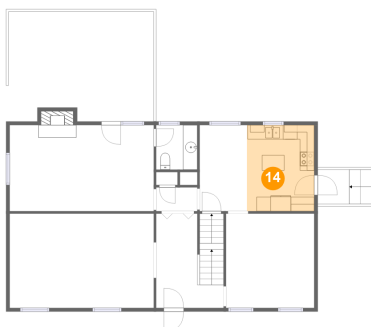

14 Floor 2 - Kitchen

Dimensions: 9'5" x 12'0"
Area: 112 sq. ft
Counted as Living Area:
Yes

Heated: Yes
Finished: Yes
Enclosed: Yes
Contiguous:
Yes
Permitted: Yes
Wet Space: No
Addition: No
Conversion: No