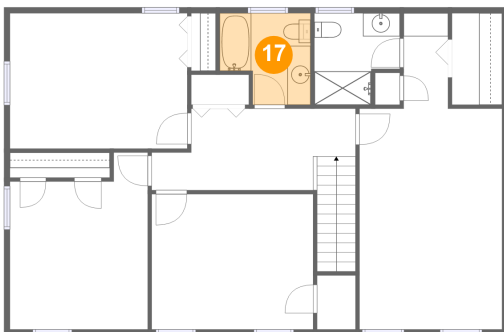

17 Floor 3 - Bath

Dimensions: 7'10" x 7'10"
Area: 53 sq. ft
Counted as Living Area:
Yes

Heated: Yes
Finished: Yes
Enclosed: Yes
Contiguous:
Yes
Permitted: Yes
Wet Space: Yes
Addition: No
Conversion: No