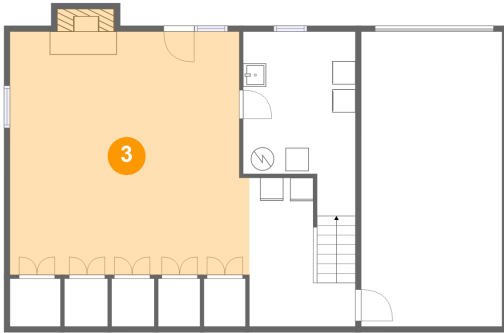

**1912 Millstream Drive, Woodbridge, Salem,
Salem, Virginia, United States, 24153**

3 Floor 1 - Recreation Room

Dimensions: 20'8" x 21'0"
Area: 432 sq. ft
Counted as Living Area:
Yes

Heated: Yes
Finished: Yes
Enclosed: Yes
Contiguous:
Yes
Permitted: Yes
Wet Space: No
Addition: No
Conversion: No