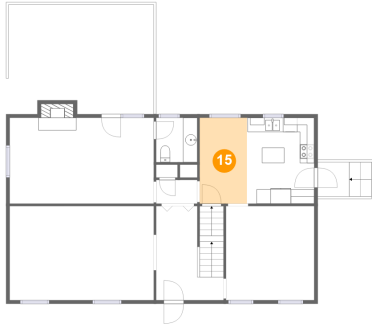

**1912 Millstream Drive, Woodbridge, Salem,
Salem, Virginia, United States, 24153**

15 Floor 2 - Breakfast Nook

Dimensions: 6'7" x 12'0"
Area: 79 sq. ft
Counted as Living Area:
Yes

Heated: Yes
Finished: Yes
Enclosed: Yes
Contiguous:
Yes
Permitted: Yes
Wet Space: No
Addition: No
Conversion: No