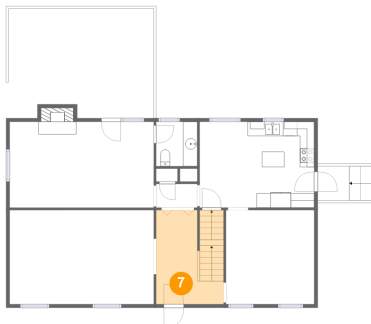

7 Floor 2 - Foyer

Dimensions: 9'5" x 13'1"
Area: 122 sq. ft
Counted as Living Area:
Yes

Heated: Yes
Finished: Yes
Enclosed: Yes
Contiguous:
Yes
Permitted: Yes
Wet Space: No
Addition: No
Conversion: No