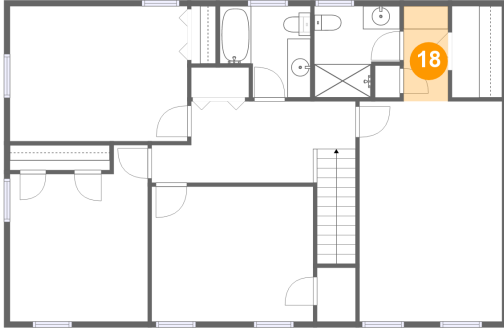

**1912 Millstream Drive, Woodbridge, Salem,
Salem, Virginia, United States, 24153**

18 Floor 3 - Hall

Dimensions: 3'10" x 8'2"
Area: 31 sq. ft
Counted as Living Area:
Yes

Heated: Yes
Finished: Yes
Enclosed: Yes
Contiguous:
Yes
Permitted: Yes
Wet Space: No
Addition: No
Conversion: No