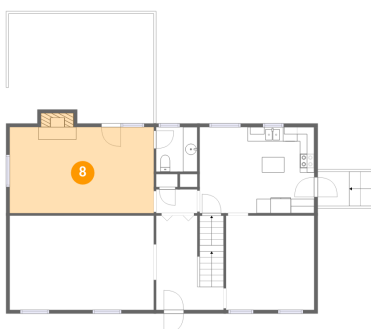

8 Floor 2 - Family Room

Dimensions: 20'1" x 12'0"
Area: 250 sq. ft
Counted as Living Area:
Yes

Heated: Yes
Finished: Yes
Enclosed: Yes
Contiguous:
Yes
Permitted: Yes
Wet Space: No
Addition: No
Conversion: No