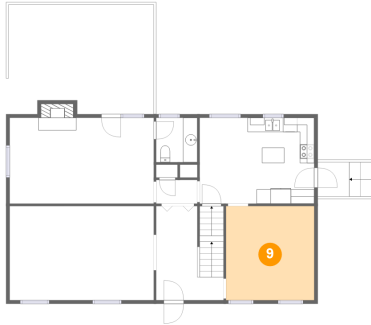

1912 Millstream Drive, Woodbridge, Salem, Salem, Virginia, United States, 24153

9 Floor 2 - Dining Room

Dimensions: 12'4" x 13'1"
Area: 161 sq. ft
Counted as Living Area:
Yes

Heated: Yes
Finished: Yes
Enclosed: Yes
Contiguous:
Yes
Permitted: Yes
Wet Space: No
Addition: No
Conversion: No