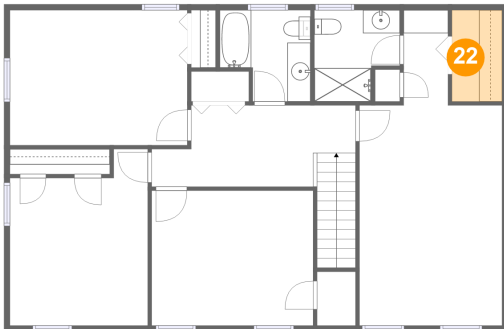

22 Floor 3 - W.i.c.

Dimensions: 4'4" x 7'10"
Area: 34 sq. ft
Counted as Living Area:
Yes

Heated: Yes
Finished: Yes
Enclosed: Yes
Contiguous:
Yes
Permitted: Yes
Wet Space: No
Addition: No
Conversion: No