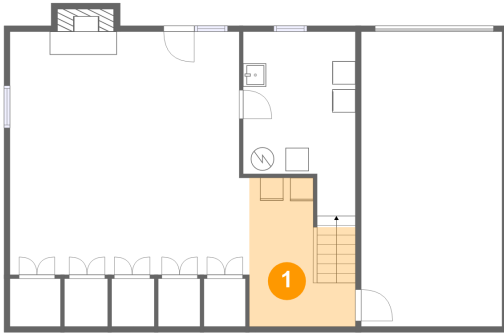

1912 Millstream Drive, Woodbridge, Salem, Salem, Virginia, United States, 24153

1 Floor 1 - Hall

Dimensions: 9'2" x 12'10"
Area: 102 sq. ft
Counted as Living Area:
Yes

Heated: Yes
Finished: Yes
Enclosed: Yes
Contiguous:
Yes
Permitted: Yes
Wet Space: No
Addition: No
Conversion: No