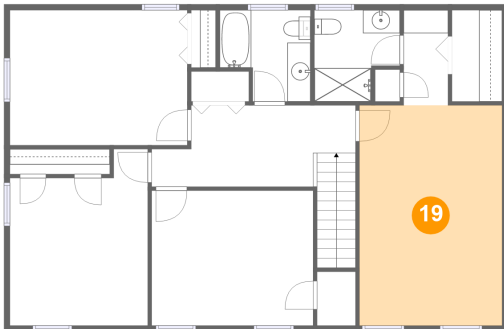

**19 Floor 3 - Primary Bedroom**

Dimensions: 12'4" x 19'0"  
Area: 234 sq. ft  
Counted as Living Area:  
Yes

Heated: Yes  
Finished: Yes  
Enclosed: Yes  
Contiguous:  
Yes  
Permitted: Yes  
Wet Space: No  
Addition: No  
Conversion: No