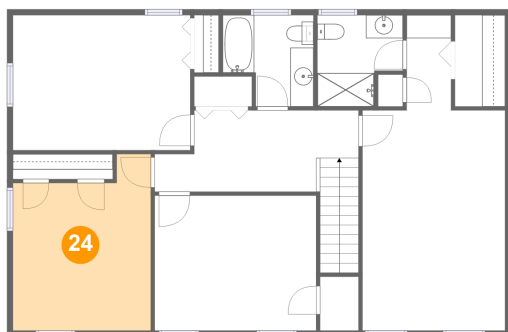

**1912 Millstream Drive, Woodbridge, Salem,
Salem, Virginia, United States, 24153**

24 Floor 3 - Bedroom

Dimensions: 11'11" x 15'3"
Area: 159 sq. ft
Counted as Living Area:
Yes

Heated: Yes
Finished: Yes
Enclosed: Yes
Contiguous:
Yes
Permitted: Yes
Wet Space: No
Addition: No
Conversion: No