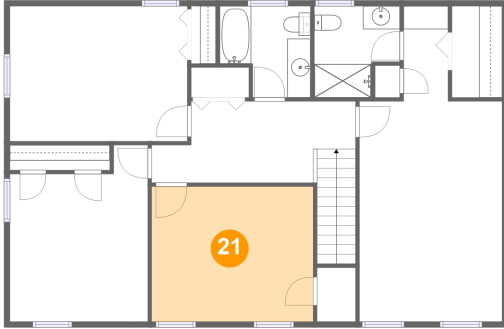

1912 Millstream Drive, Woodbridge, Salem, Salem, Virginia, United States, 24153

21 Floor 3 - Bedroom

Dimensions: 13'11" x 11'8"
Area: 162 sq. ft
Counted as Living Area:
Yes

Heated: Yes
Finished: Yes
Enclosed: Yes
Contiguous:
Yes
Permitted: Yes
Wet Space: No
Addition: No
Conversion: No