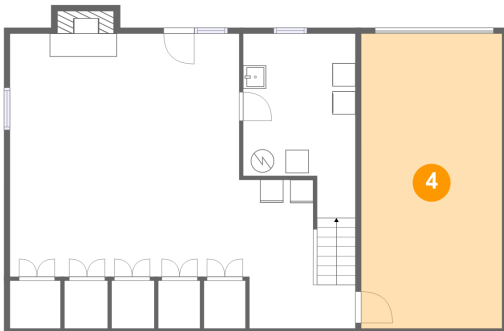

4 Floor 1 - Garage

Dimensions: 12'2" x 25'5"
Area: 309 sq. ft
Counted as Living Area: No

Heated: No
Finished: No
Enclosed: Yes
Contiguous: Yes
Permitted: Yes
Wet Space: No
Addition: No
Conversion: No