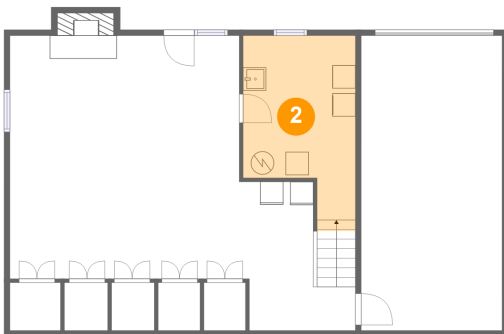

2 Floor 1 - Utility

Dimensions: 9'8" x 15'11"
Area: 134 sq. ft
Counted as Living Area: No

Heated: Yes
Finished: No
Enclosed: Yes
Contiguous: Yes
Permitted: Yes
Wet Space: No
Addition: No
Conversion: No