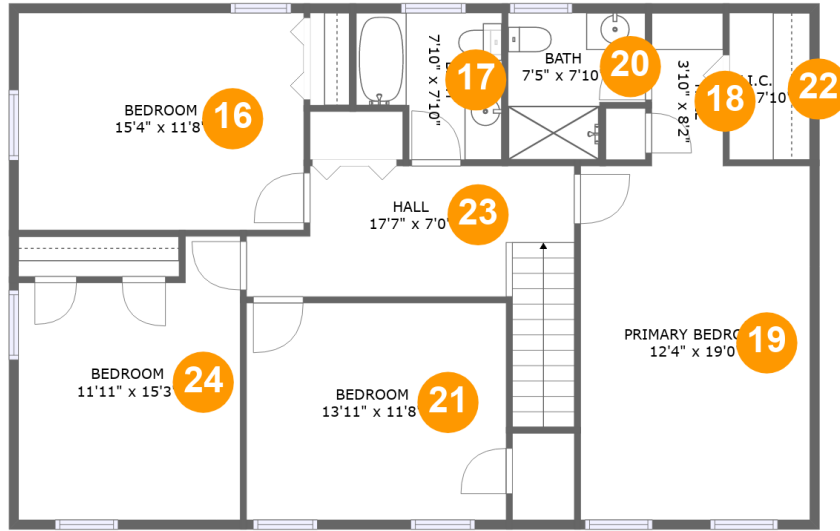

1912 Millstream Drive, Woodbridge, Salem, Salem, Virginia, United States, 24153

Room Dimensions

Floor 3

Total sqft: 1226

Living area: 1226

#	Room name	Dimensions	Area (sqft)	Counted as Living Area
16	Bedroom	15'4" x 11'8"	178 sq. ft	Yes
17	Bath	7'10" x 7'10"	53 sq. ft	Yes
18	Hall	3'10" x 8'2"	31 sq. ft	Yes
19	Primary Bedroom	12'4" x 19'0"	234 sq. ft	Yes
20	Bath	7'5" x 7'10"	50 sq. ft	Yes
21	Bedroom	13'11" x 11'8"	162 sq. ft	Yes
22	W.i.c.	4'4" x 7'10"	34 sq. ft	Yes
23	Hall	17'7" x 7'0"	134 sq. ft	Yes
24	Bedroom	11'11" x 15'3"	159 sq. ft	Yes