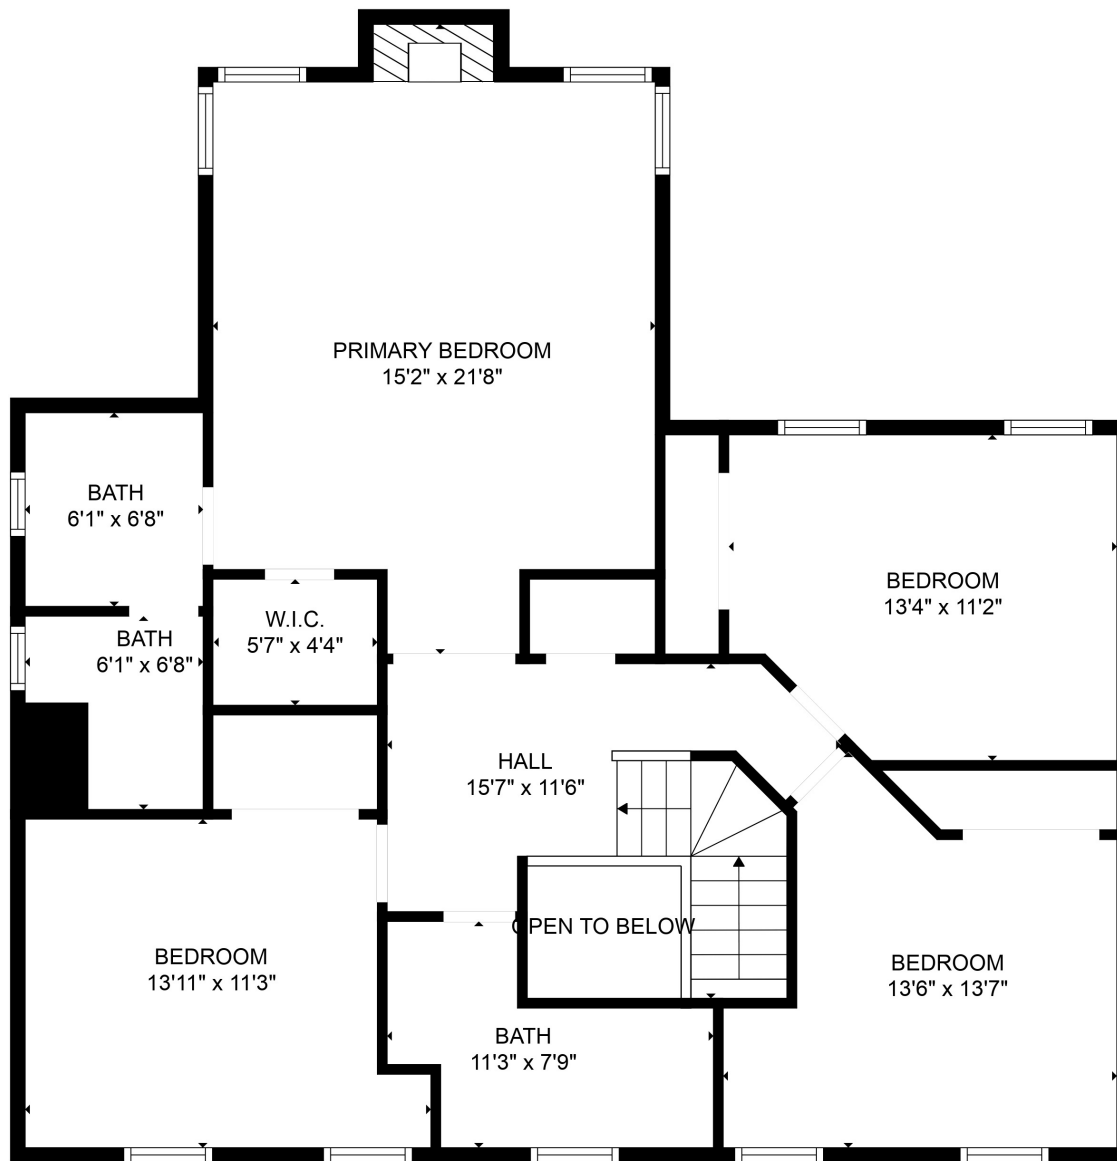

FLOOR 2

FLOOR 1

Total scanned area: 2953 sq. ft

Total scanned area: 2953 sq. ft

MEASUREMENTS ARE CALCULATED BY CUBICASA TECHNOLOGY. DEEMED HIGHLY RELIABLE BUT NOT GUARANTEED.

Total scanned area: 2953 sq. ft

MEASUREMENTS ARE CALCULATED BY CUBICASA TECHNOLOGY. DEEMED HIGHLY RELIABLE BUT NOT GUARANTEED.