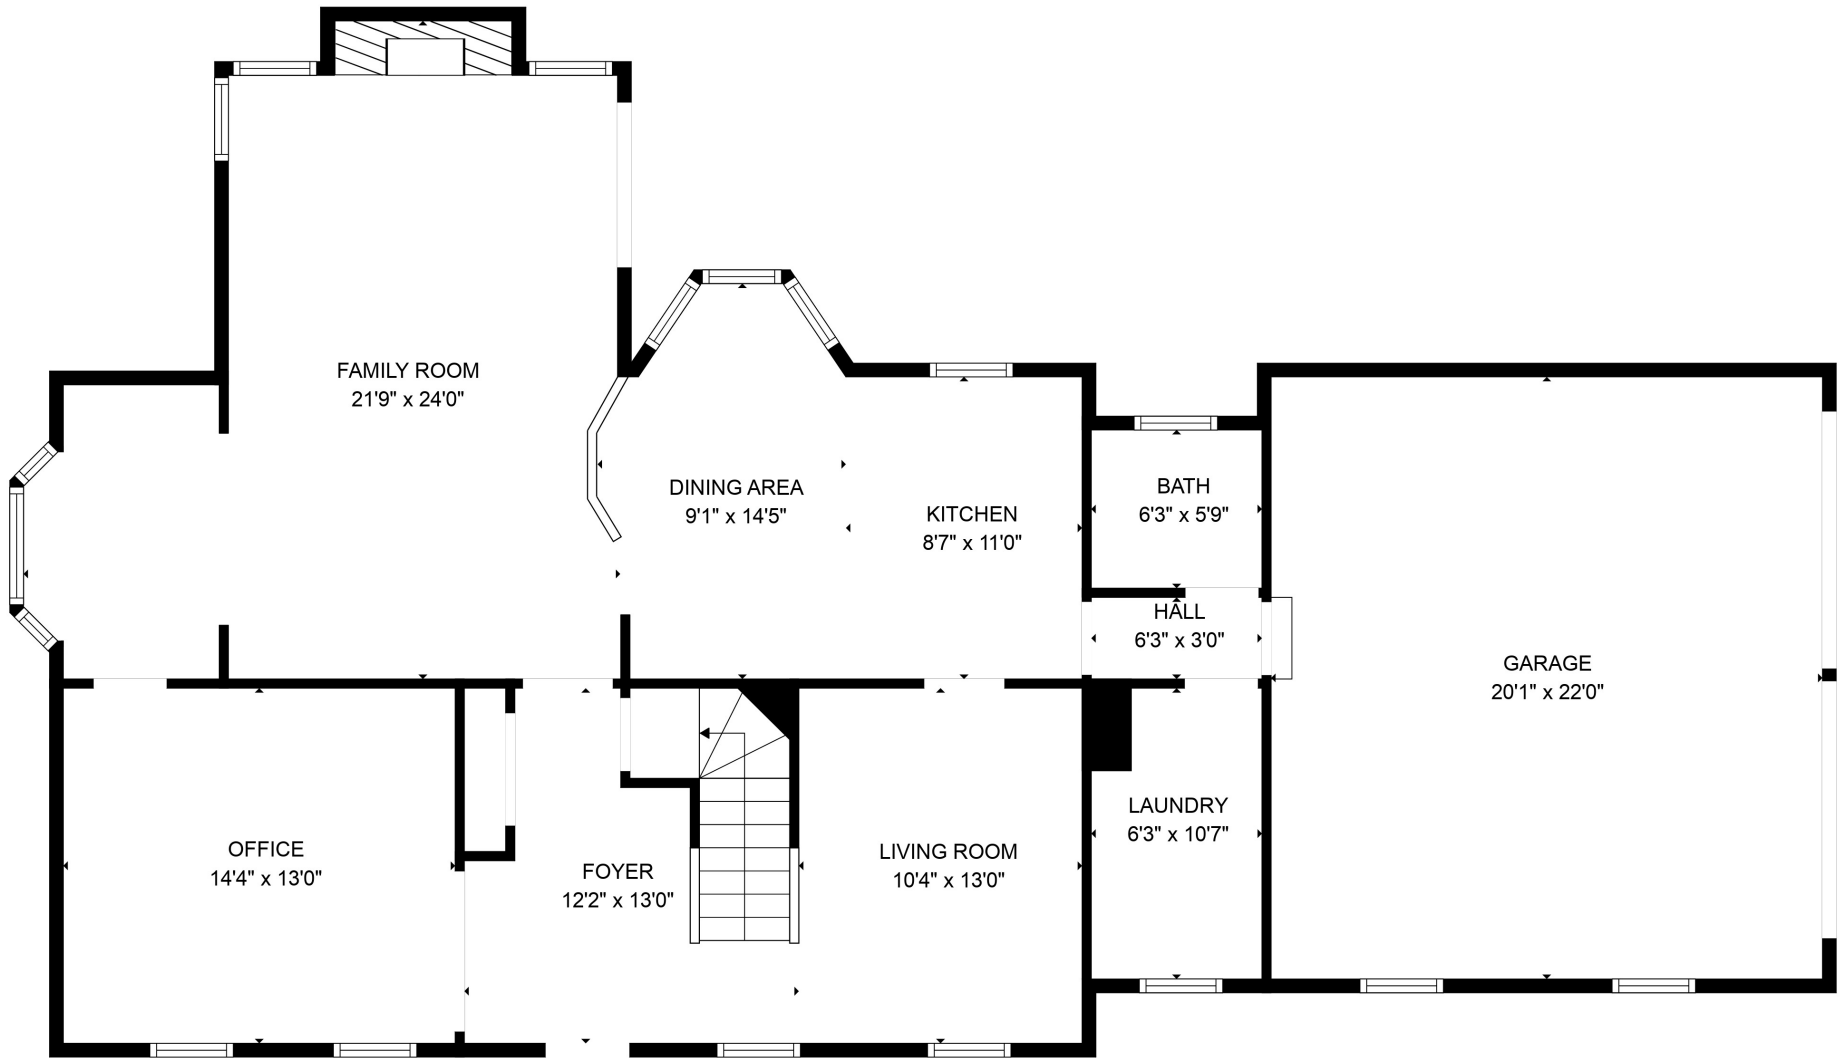

FLOOR 2

FLOOR 1

Total scanned area: 2953 sq. ft

Total scanned area: 2953 sq. ft

MEASUREMENTS ARE CALCULATED BY CUBICASA TECHNOLOGY. DEEMED HIGHLY RELIABLE BUT NOT GUARANTEED.

Total scanned area: 2953 sq. ft

MEASUREMENTS ARE CALCULATED BY CUBICASA TECHNOLOGY. DEEMED HIGHLY RELIABLE BUT NOT GUARANTEED.