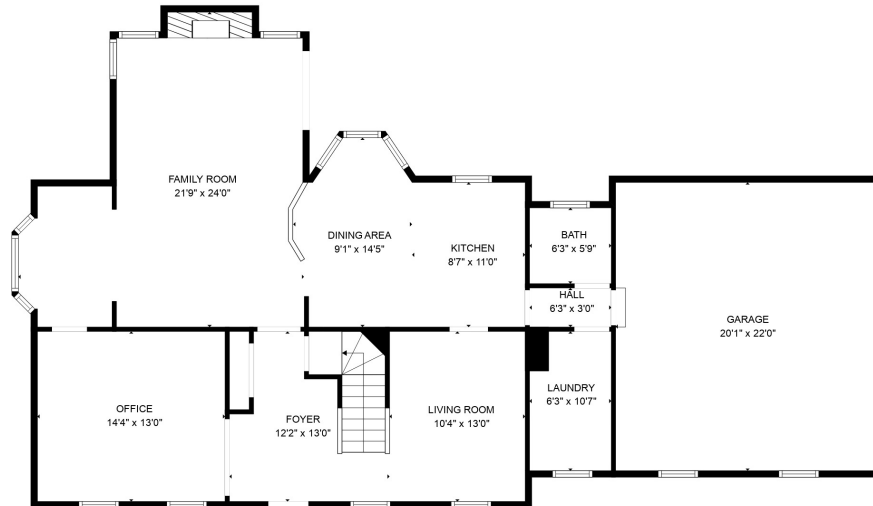

FLOOR 2

FLOOR 1

Total scanned area: 2953 sq. ft

Total scanned area: 2953 sq. ft

MEASUREMENTS ARE CALCULATED BY CUBICASA TECHNOLOGY. DEEMED HIGHLY RELIABLE BUT NOT GUARANTEED.

Total scanned area: 2953 sq. ft