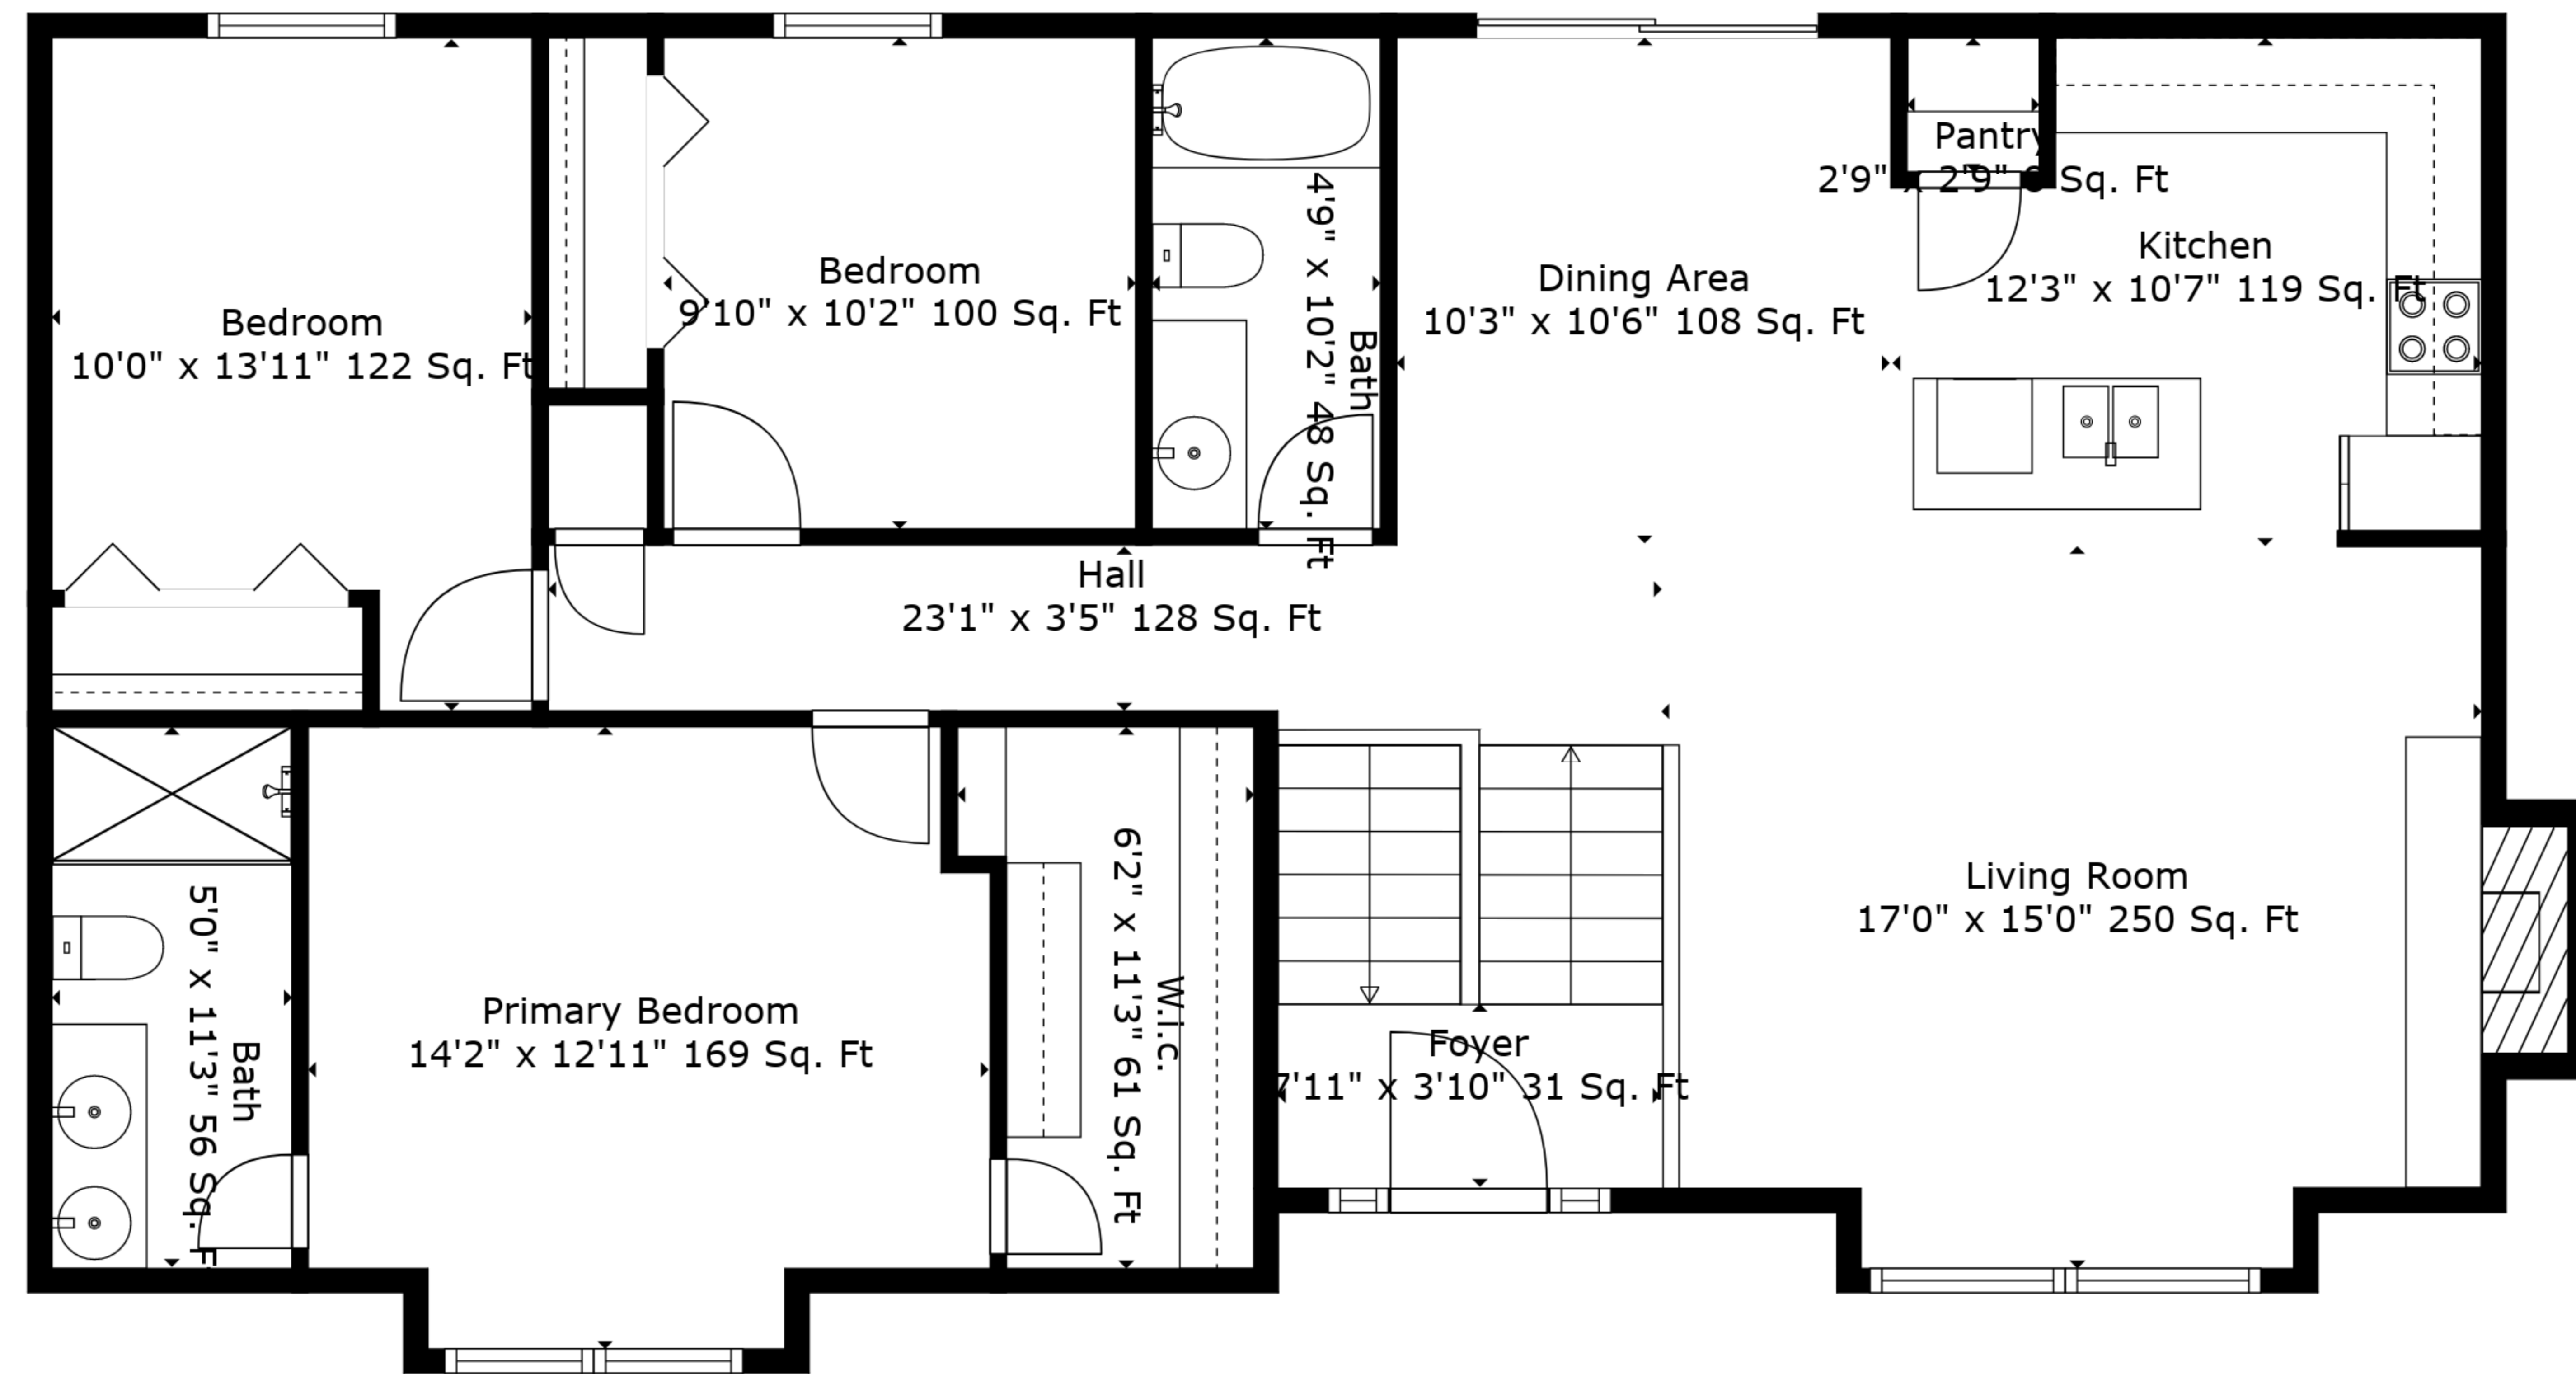

TOTAL: 1804 sq. ft

FLOOR 1: 525 sq. ft, FLOOR 2: 1279 sq. ft

EXCLUDED AREAS: GARAGE: 791 sq. ft, UTILITY: 59 sq. ft, FIREPLACE: 11 sq. ft

Measurements Are Deemed Highly Reliable But Not Guaranteed.

TOTAL: 1804 sq. ft

FLOOR 1: 525 sq. ft, FLOOR 2: 1279 sq. ft

EXCLUDED AREAS: GARAGE: 791 sq. ft, UTILITY: 59 sq. ft, FIREPLACE: 11 sq. ft

Measurements Are Deemed Highly Reliable But Not Guaranteed.

Floor 2

Floor 1

TOTAL: 1804 sq. ft
 FLOOR 1: 525 sq. ft, FLOOR 2: 1279 sq. ft
 EXCLUDED AREAS: GARAGE: 791 sq. ft, UTILITY: 59 sq. ft, FIREPLACE: 11 sq. ft