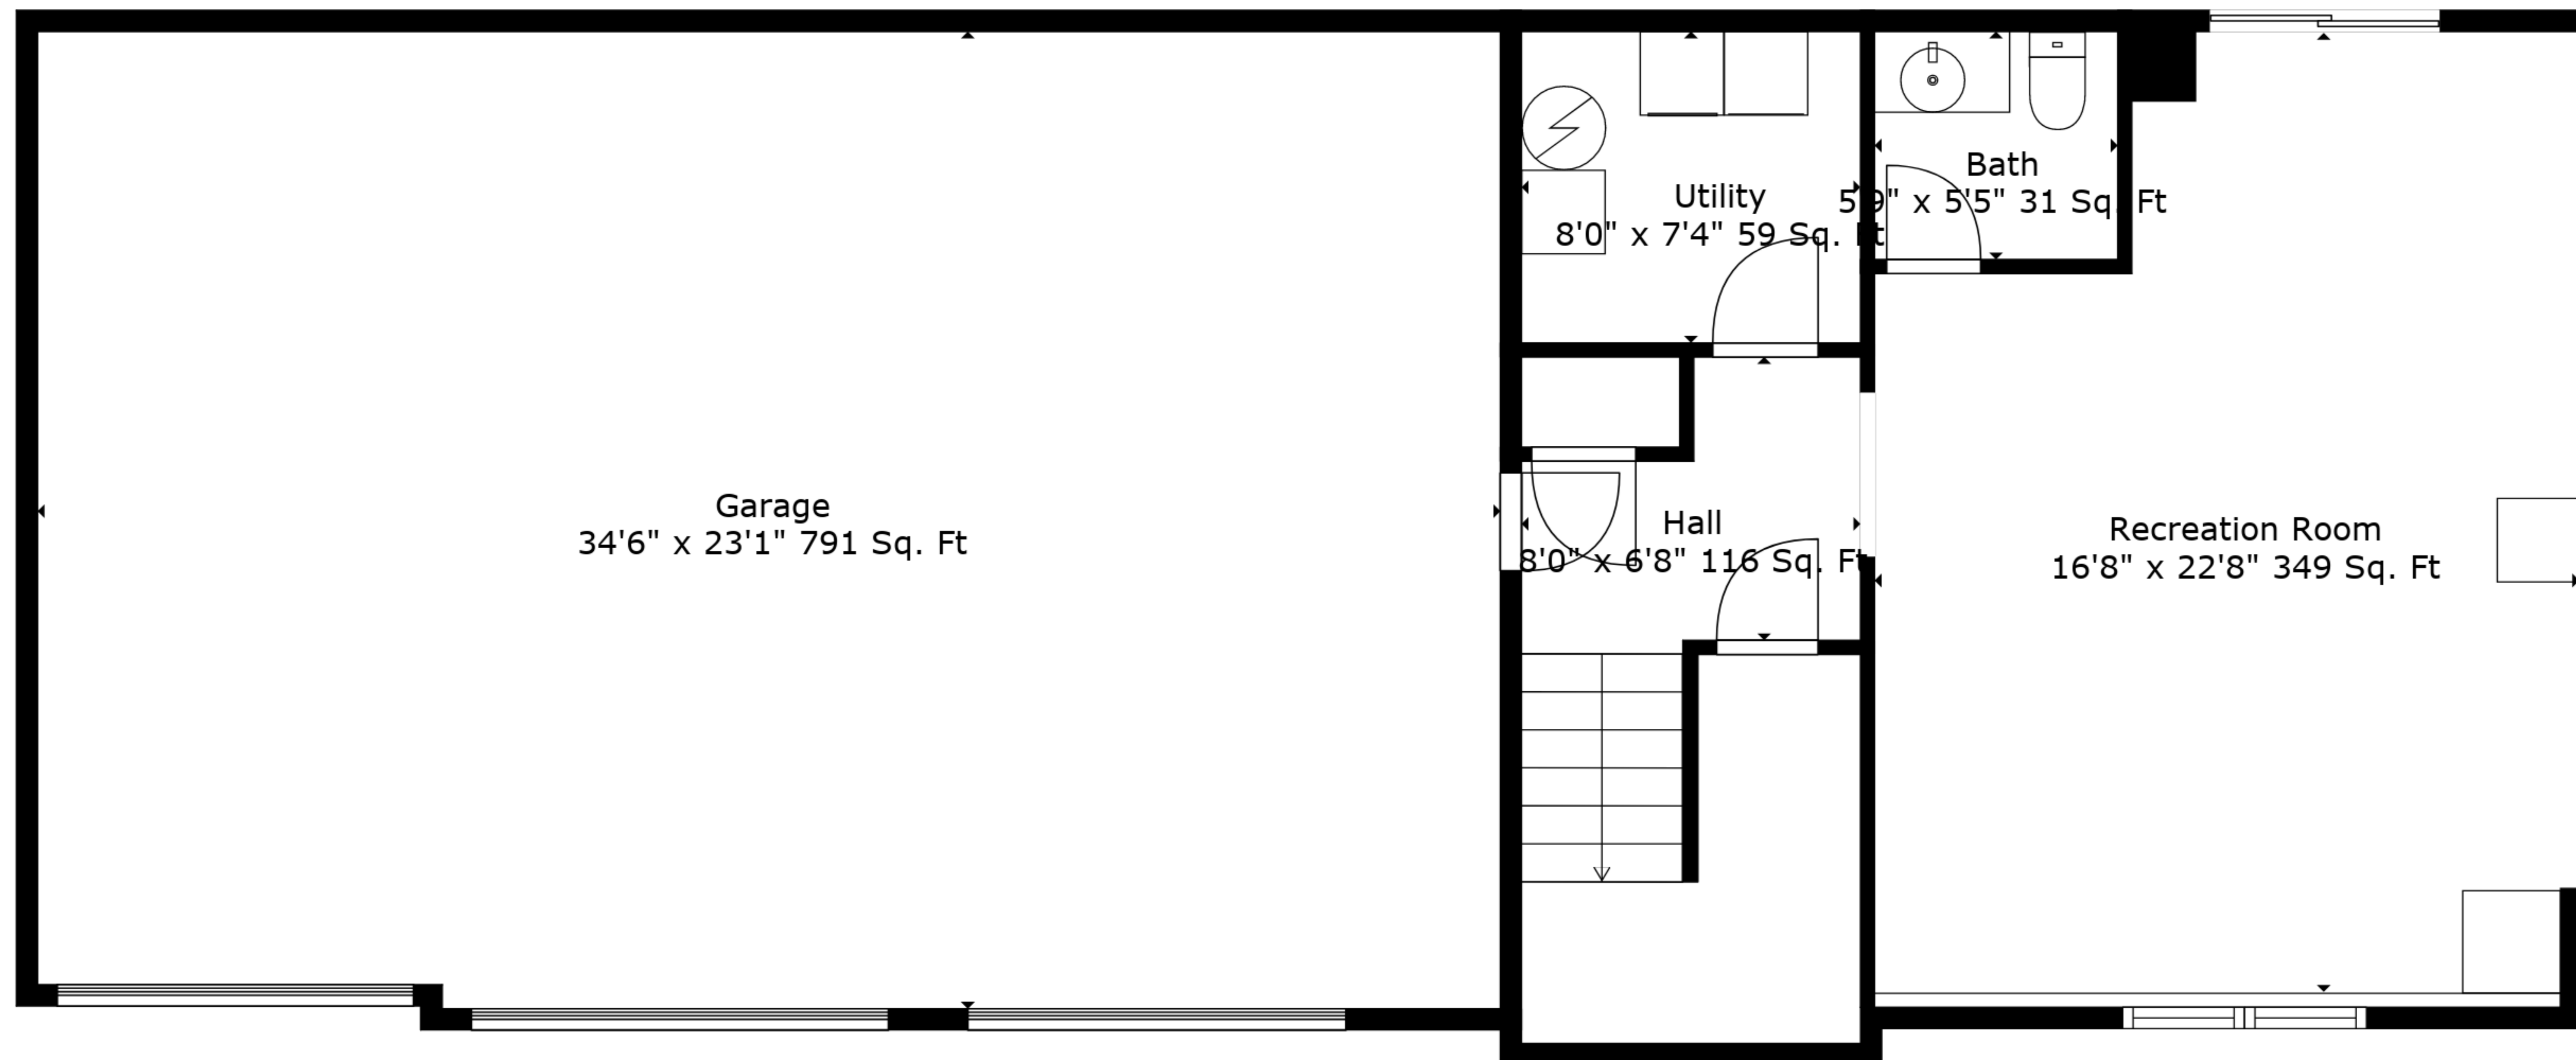

TOTAL: 1804 sq. ft

FLOOR 1: 525 sq. ft, FLOOR 2: 1279 sq. ft

EXCLUDED AREAS: GARAGE: 791 sq. ft, UTILITY: 59 sq. ft, FIREPLACE: 11 sq. ft

Measurements Are Deemed Highly Reliable But Not Guaranteed.

TOTAL: 1804 sq. ft

FLOOR 1: 525 sq. ft, FLOOR 2: 1279 sq. ft

EXCLUDED AREAS: GARAGE: 791 sq. ft, UTILITY: 59 sq. ft, FIREPLACE: 11 sq. ft

Measurements Are Deemed Highly Reliable But Not Guaranteed.

Floor 2

Floor 1

TOTAL: 1804 sq. ft
 FLOOR 1: 525 sq. ft, FLOOR 2: 1279 sq. ft
 EXCLUDED AREAS: GARAGE: 791 sq. ft, UTILITY: 59 sq. ft, FIREPLACE: 11 sq. ft