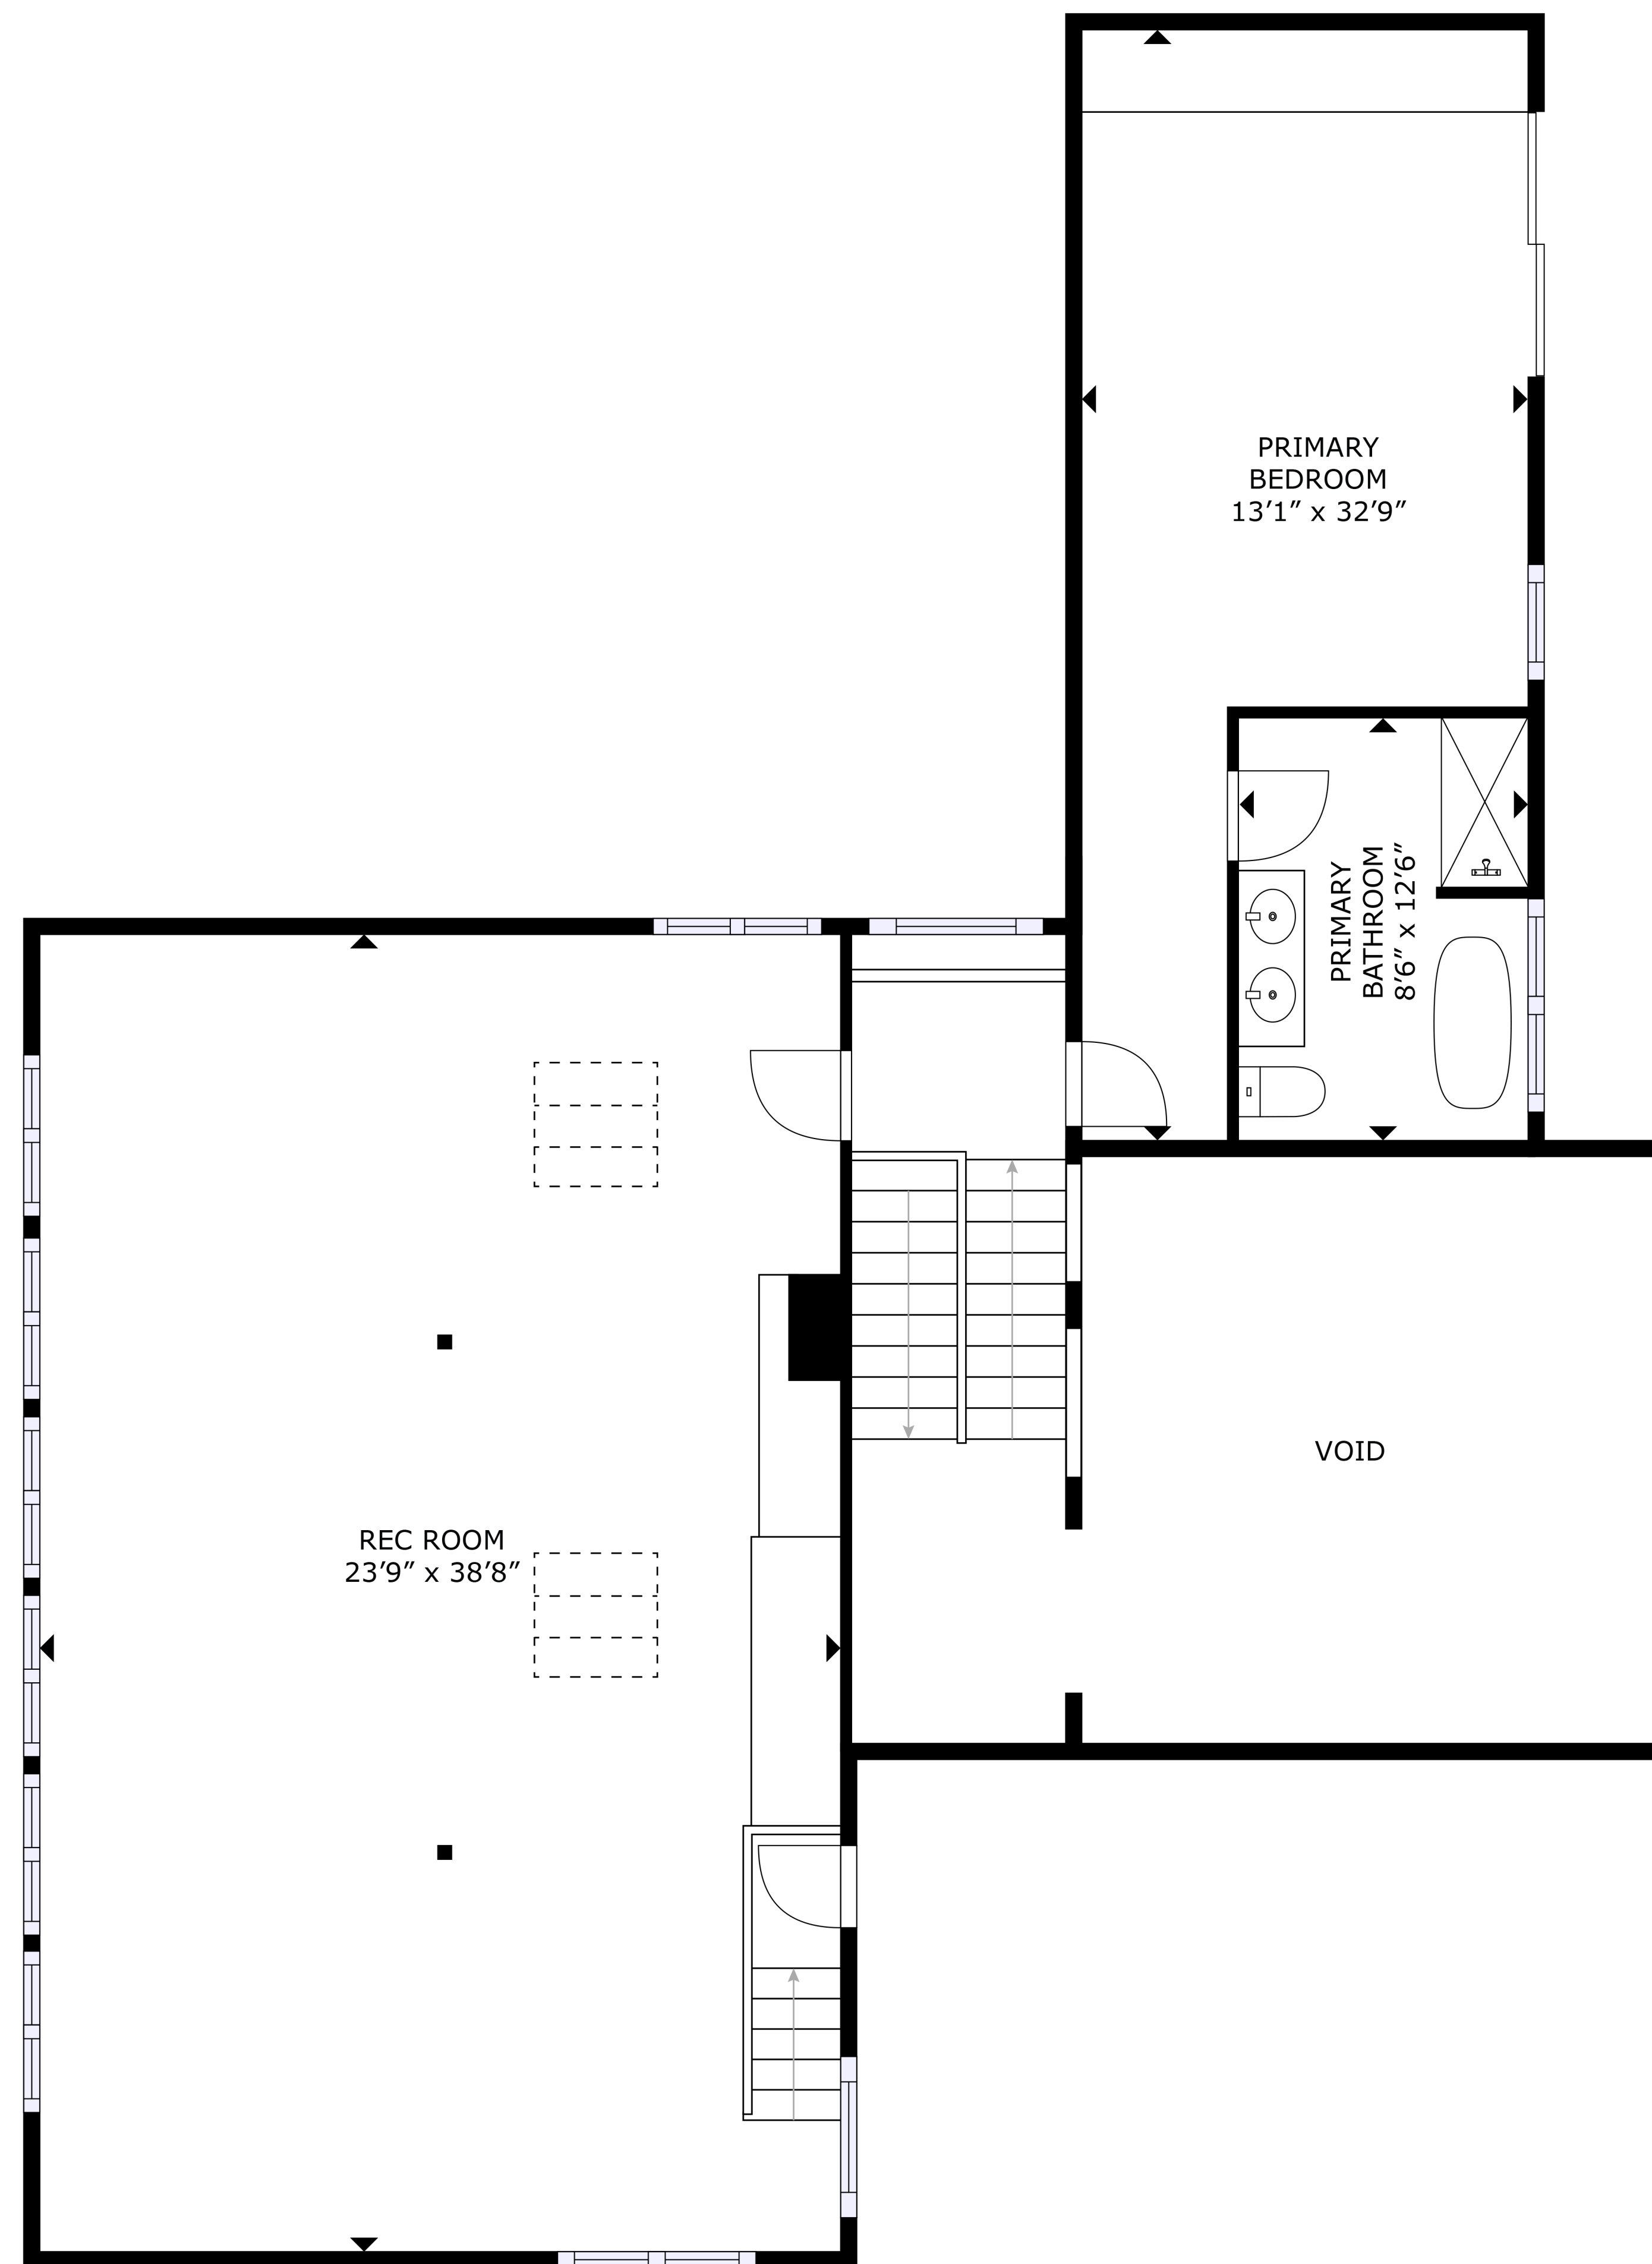

FLOOR 2

FLOOR 3

FLOOR 4

FLOOR 1

GROSS INTERNAL AREA
 FLOOR 1: 596 sq. ft, FLOOR 2: 871 sq. ft
 FLOOR 3: 1,487 sq. ft, FLOOR 4: 209 sq. ft
 TOTAL: 3,163 sq. ft
 REDUCED HEADROOM BELOW: 1.5M : 31 sq. ft
 SIZES AND DIMENSIONS ARE APPROXIMATE, ACTUAL MAY VARY.