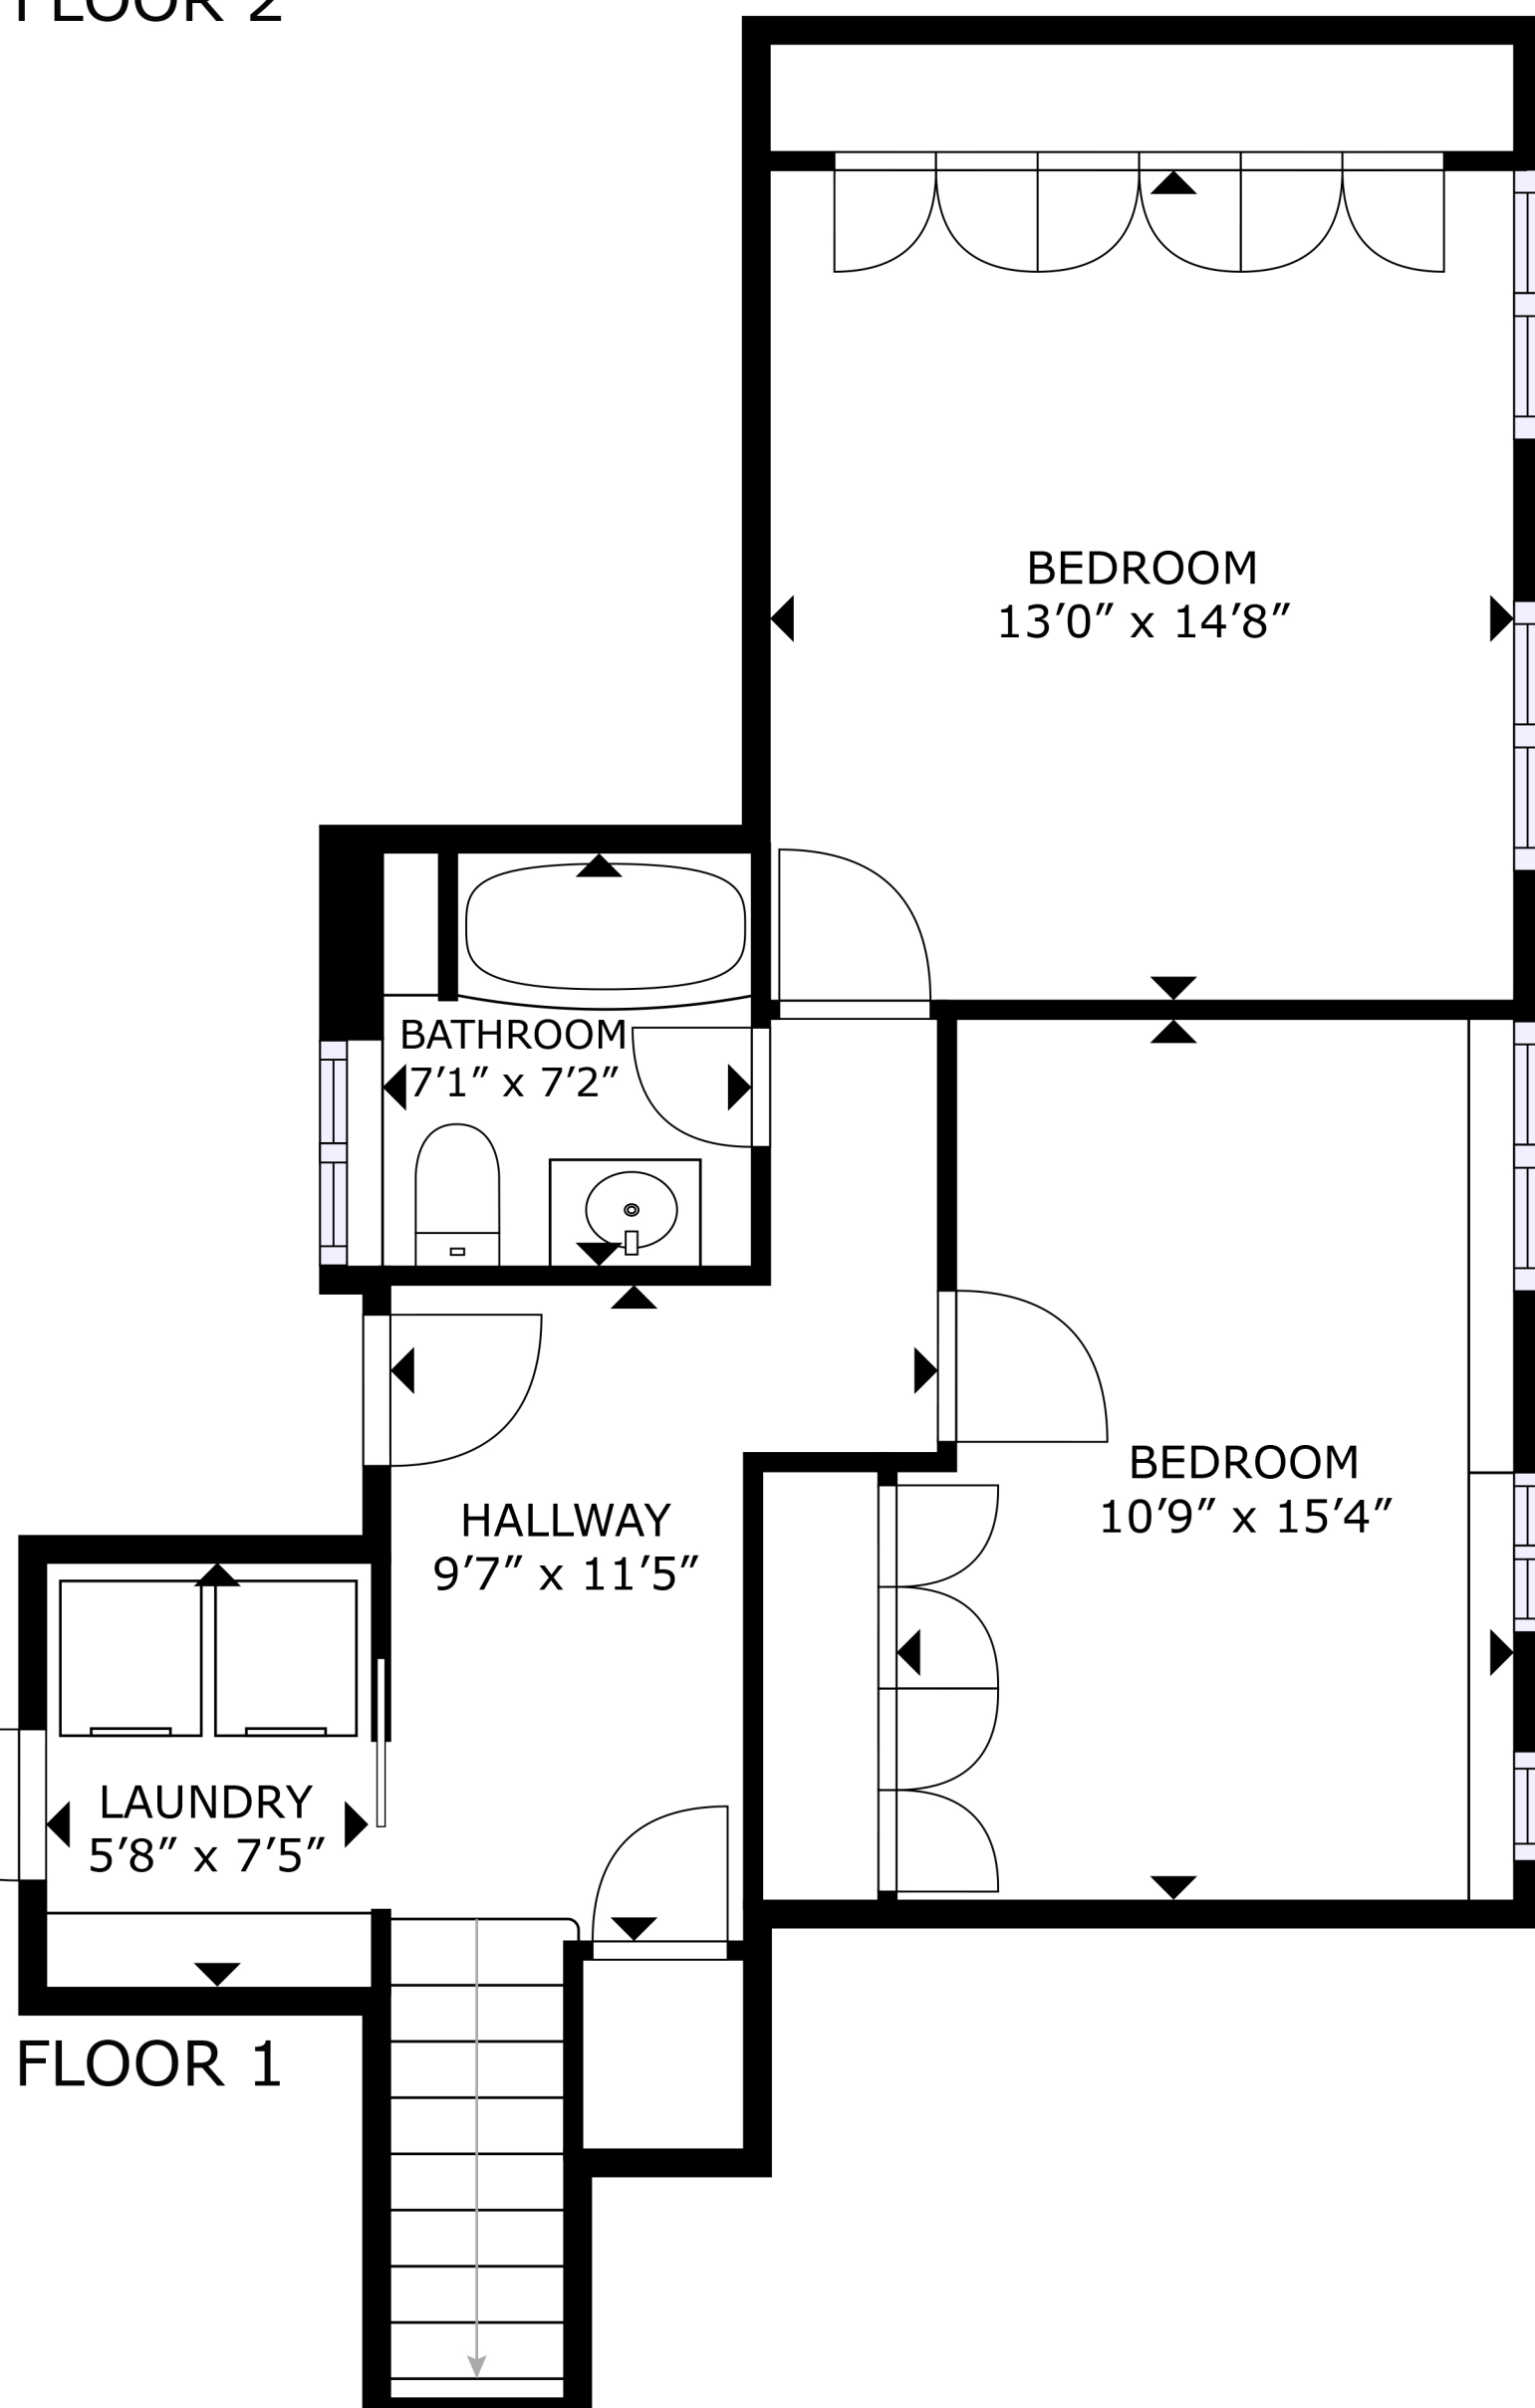

FLOOR 2

FLOOR 3

FLOOR 4

FLOOR 1

GROSS INTERNAL AREA
 FLOOR 1: 596 sq. ft, FLOOR 2: 871 sq. ft
 FLOOR 3: 1,487 sq. ft, FLOOR 4: 209 sq. ft
 TOTAL: 3,163 sq. ft
 REDUCED HEADROOM BELOW: 1.5M : 31 sq. ft
 SIZES AND DIMENSIONS ARE APPROXIMATE, ACTUAL MAY VARY.