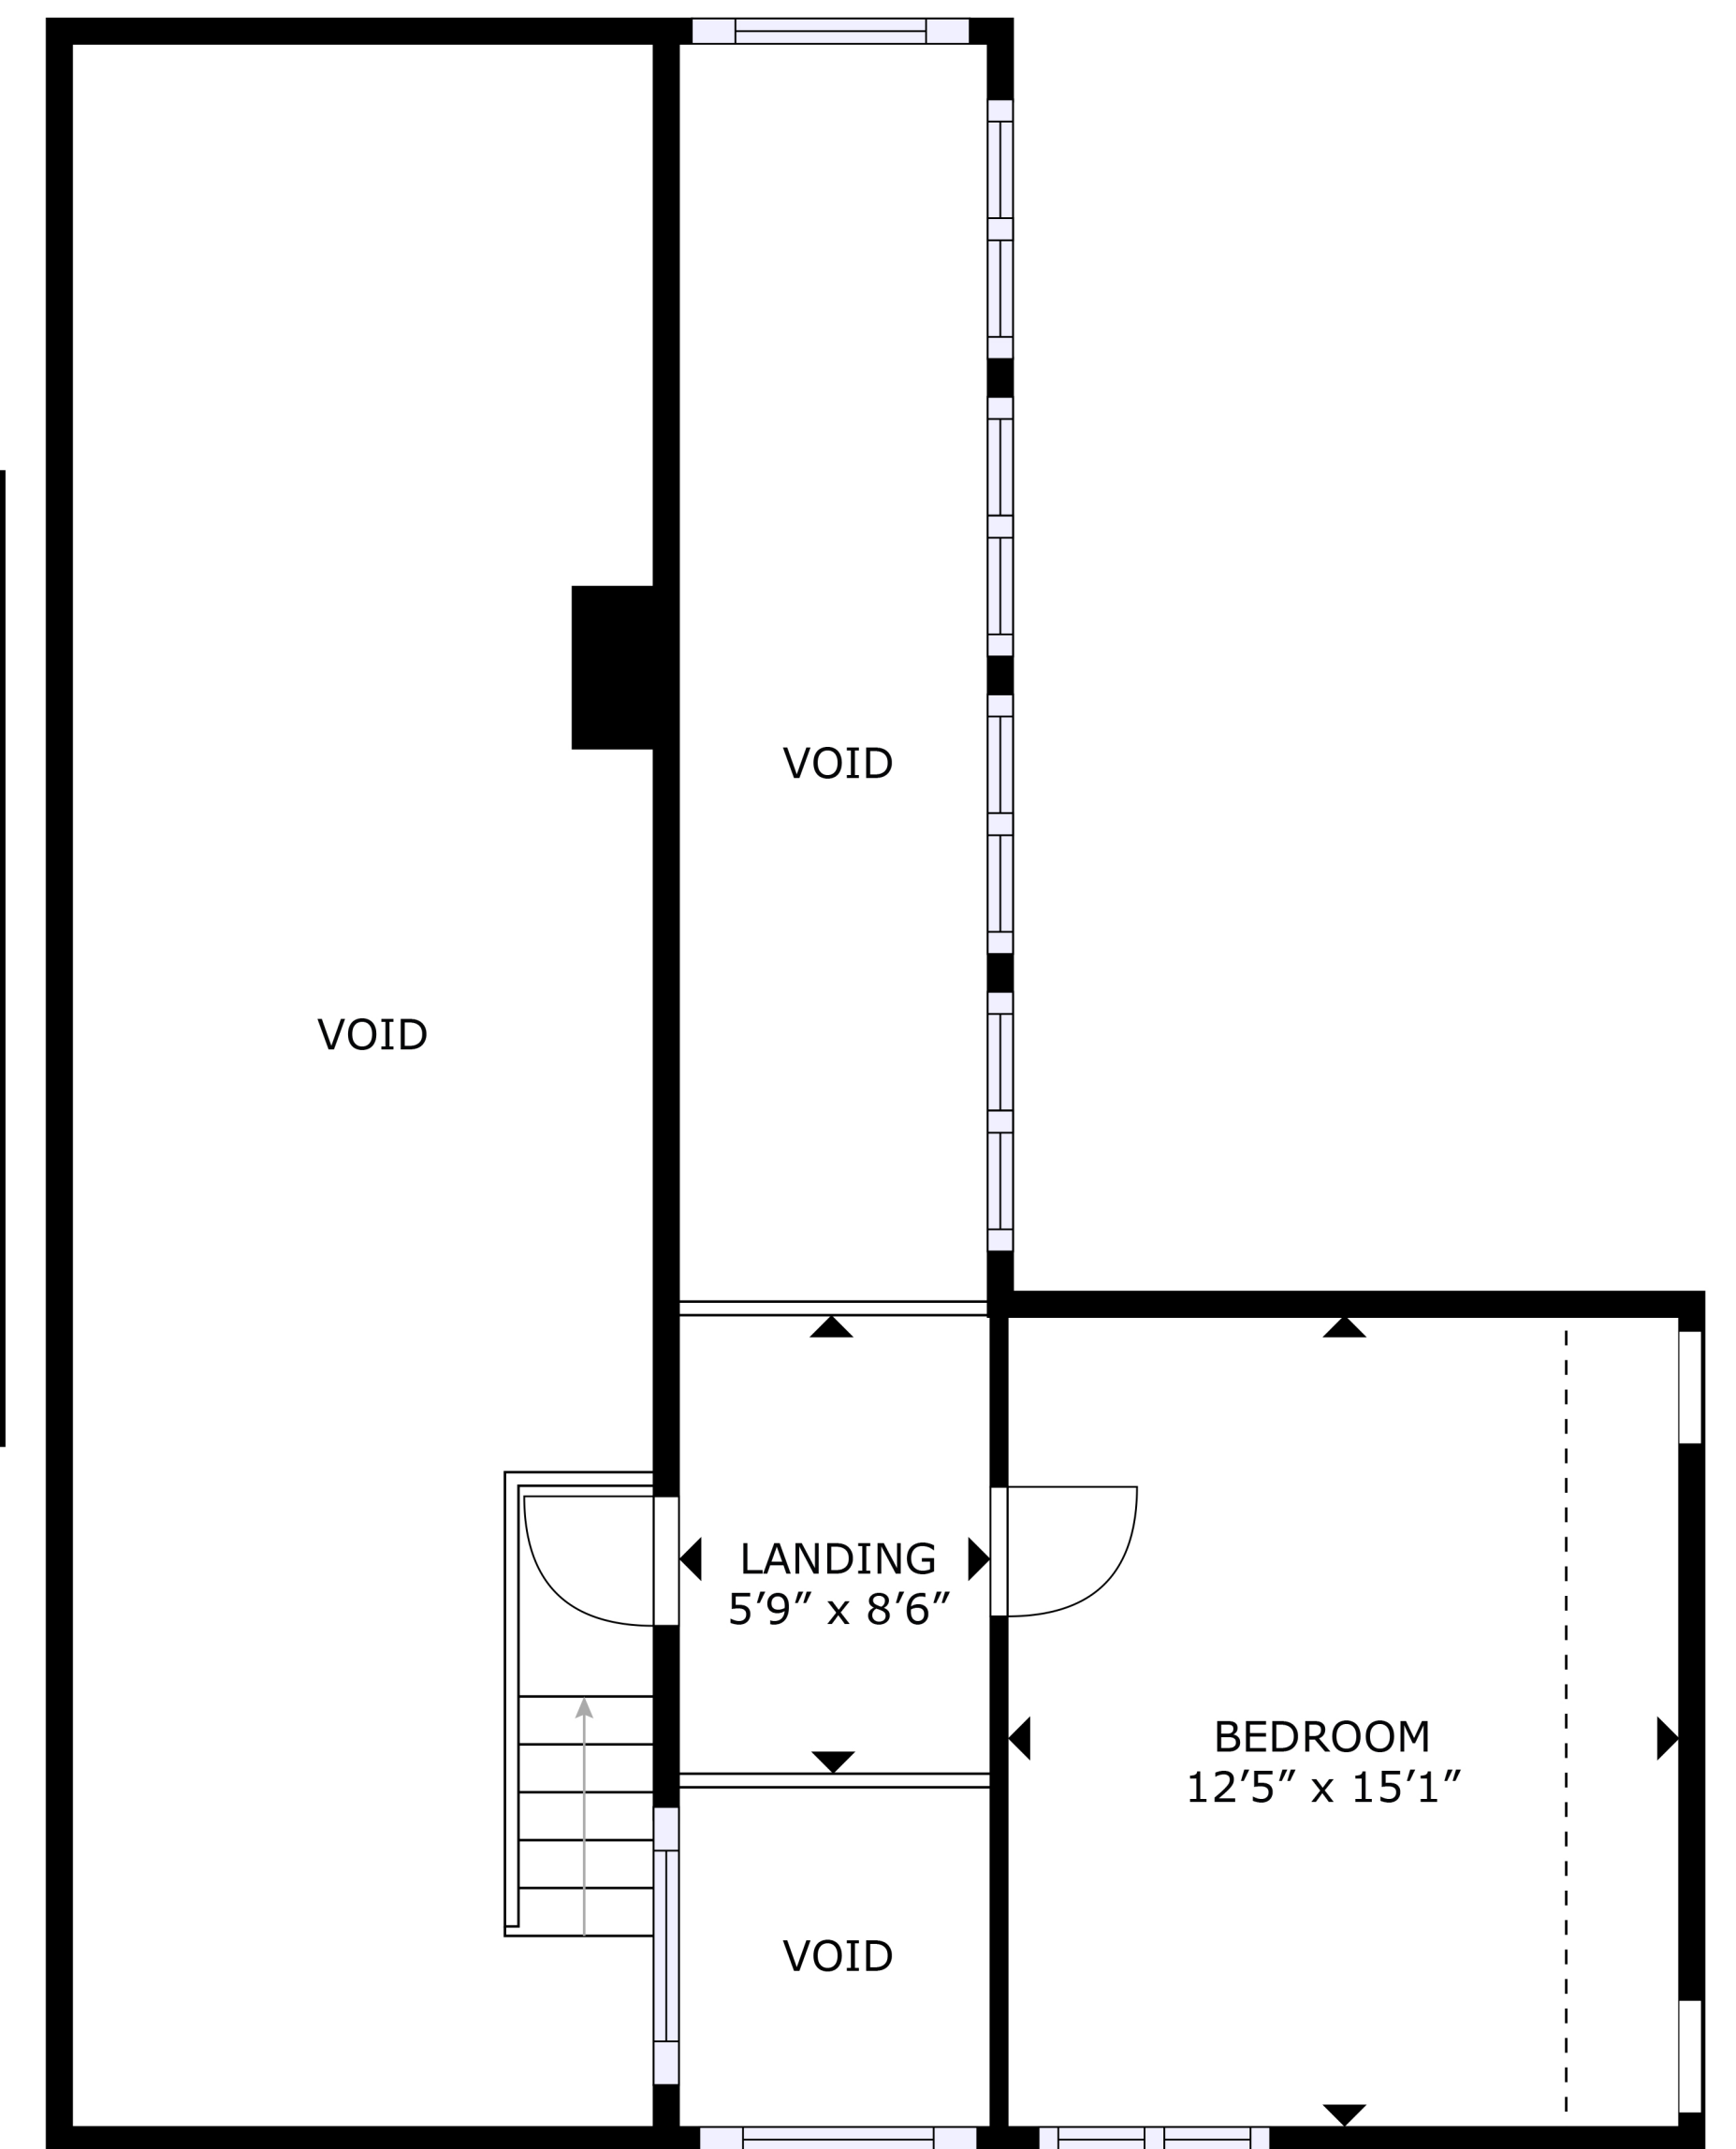

FLOOR 2

FLOOR 3

FLOOR 4

FLOOR 1

GROSS INTERNAL AREA
 FLOOR 1: 596 sq. ft, FLOOR 2: 871 sq. ft
 FLOOR 3: 1,487 sq. ft, FLOOR 4: 209 sq. ft
 TOTAL: 3,163 sq. ft
 REDUCED HEADROOM BELOW: 1.5M : 31 sq. ft
 SIZES AND DIMENSIONS ARE APPROXIMATE, ACTUAL MAY VARY.