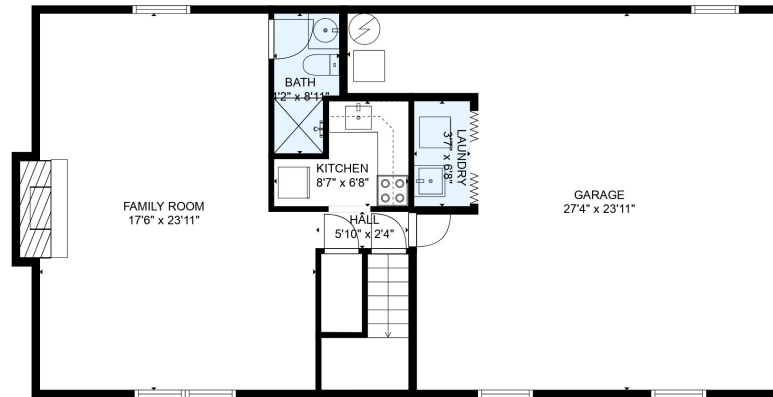

FLOOR 2

FLOOR 1

**TOTAL: 1832 sq. ft**

Below Ground: 564 sq. ft, FLOOR 2: 1268 sq. ft

EXCLUDED AREAS: GARAGE: 540 sq. ft, FIREPLACE: 10 sq. ft, DECK: 150 sq. ft

MEASUREMENTS ARE DEEMED RELIABLE BUT ARE NOT GUARANTEED.

**TOTAL: 1832 sq. ft**

Below Ground: 564 sq. ft, FLOOR 2: 1268 sq. ft

EXCLUDED AREAS: GARAGE: 540 sq. ft, FIREPLACE: 10 sq. ft, DECK: 150 sq. ft

MEASUREMENTS ARE DEEMED RELIABLE BUT ARE NOT GUARANTEED.

**TOTAL: 1832 sq. ft**

Below Ground: 564 sq. ft, FLOOR 2: 1268 sq. ft

EXCLUDED AREAS: GARAGE: 540 sq. ft, FIREPLACE: 10 sq. ft, DECK: 150 sq. ft

MEASUREMENTS ARE DEEMED RELIABLE BUT ARE NOT GUARANTEED.