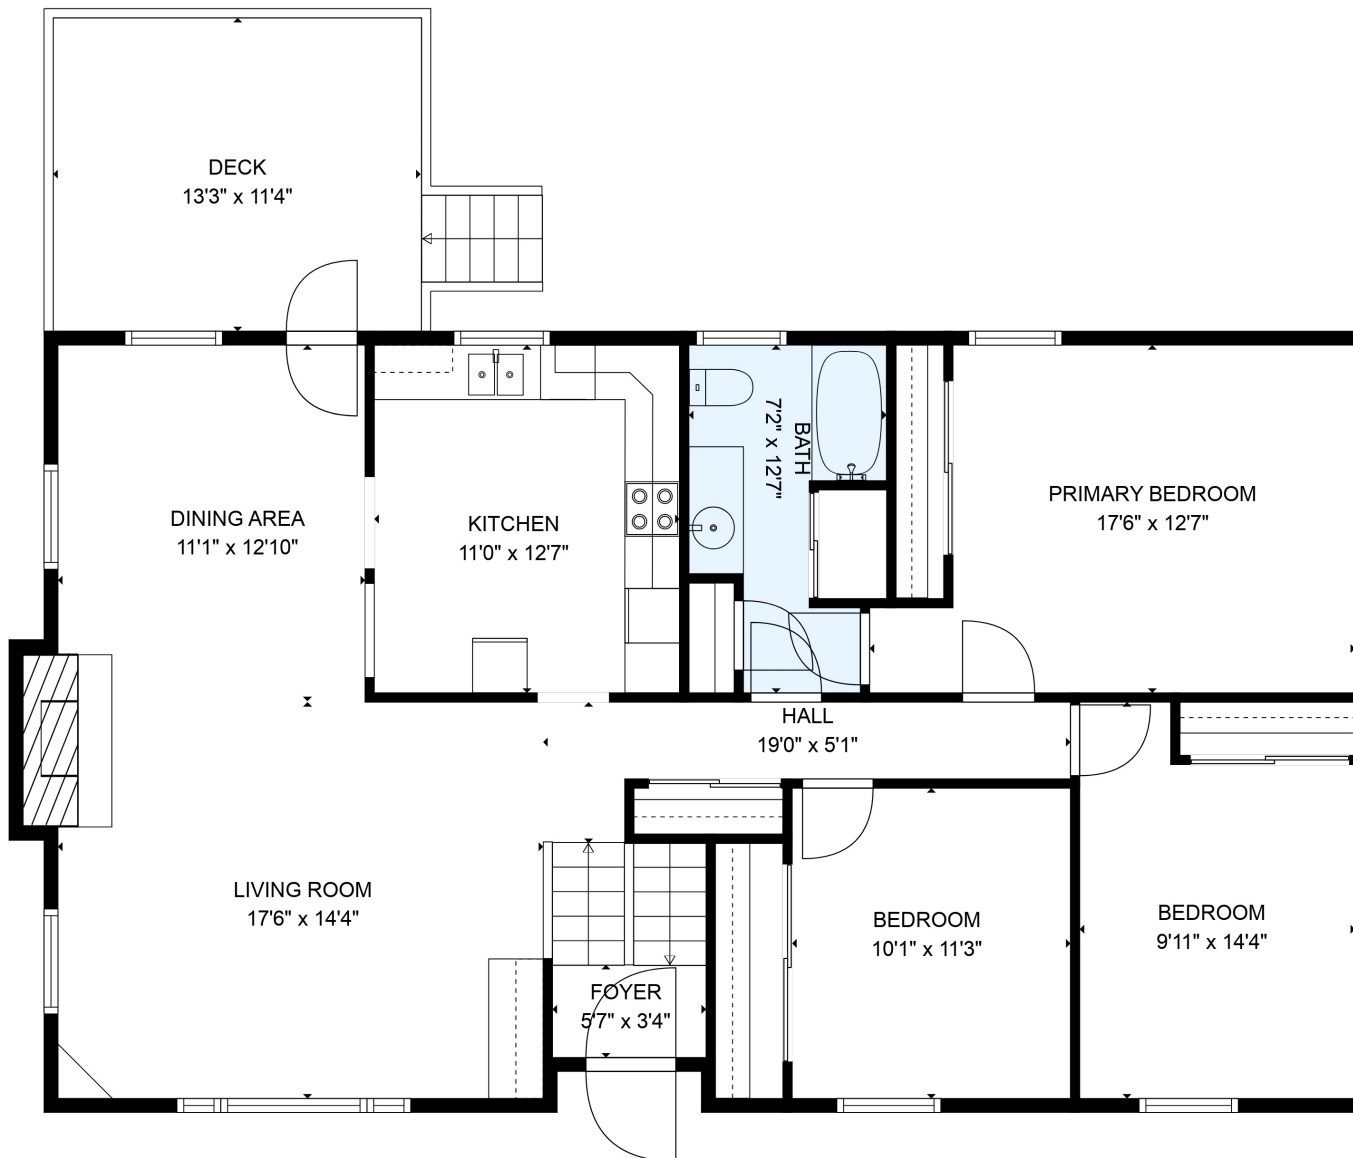

FLOOR 2

FLOOR 1

**TOTAL: 1832 sq. ft**

Below Ground: 564 sq. ft, FLOOR 2: 1268 sq. ft

EXCLUDED AREAS: GARAGE: 540 sq. ft, FIREPLACE: 10 sq. ft, DECK: 150 sq. ft

MEASUREMENTS ARE DEEMED RELIABLE BUT ARE NOT GUARANTEED.

**TOTAL: 1832 sq. ft**

Below Ground: 564 sq. ft, FLOOR 2: 1268 sq. ft

EXCLUDED AREAS: GARAGE: 540 sq. ft, FIREPLACE: 10 sq. ft, DECK: 150 sq. ft

MEASUREMENTS ARE DEEMED RELIABLE BUT ARE NOT GUARANTEED.

**TOTAL: 1832 sq. ft**

Below Ground: 564 sq. ft, FLOOR 2: 1268 sq. ft

EXCLUDED AREAS: GARAGE: 540 sq. ft, FIREPLACE: 10 sq. ft, DECK: 150 sq. ft

MEASUREMENTS ARE DEEMED RELIABLE BUT ARE NOT GUARANTEED.