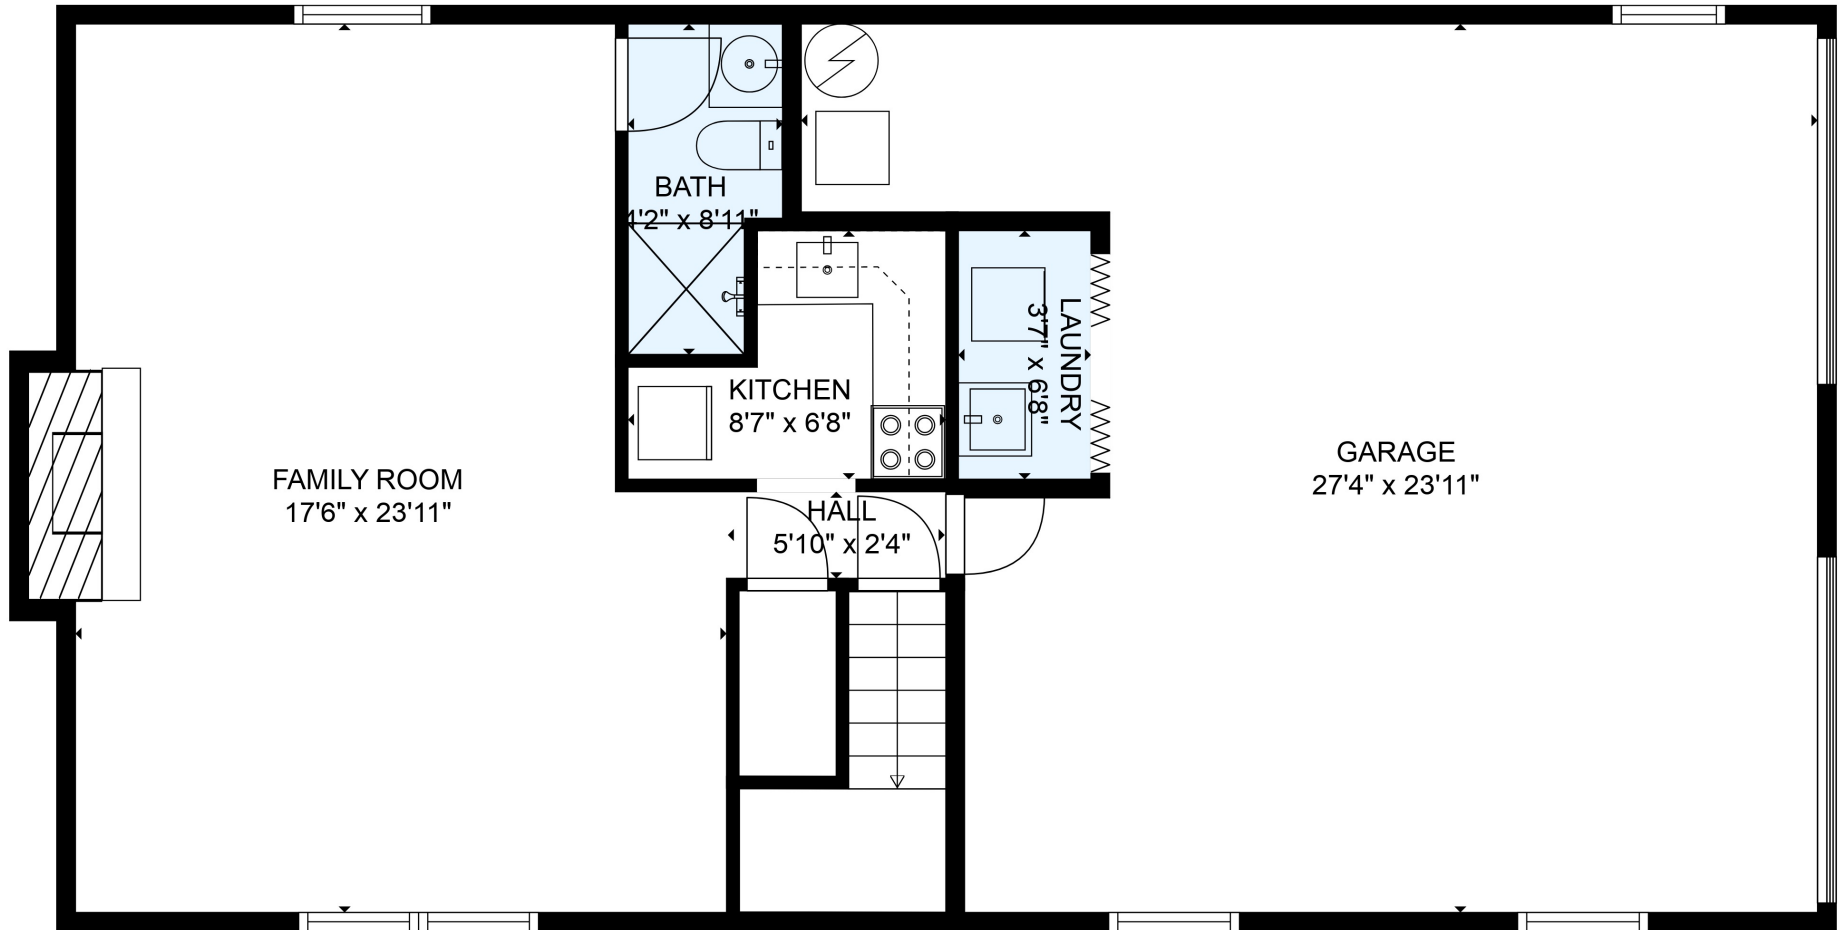

FLOOR 2

FLOOR 1

**TOTAL: 1832 sq. ft**

Below Ground: 564 sq. ft, FLOOR 2: 1268 sq. ft

EXCLUDED AREAS: GARAGE: 540 sq. ft, FIREPLACE: 10 sq. ft, DECK: 150 sq. ft

MEASUREMENTS ARE DEEMED RELIABLE BUT ARE NOT GUARANTEED.

**TOTAL: 1832 sq. ft**

Below Ground: 564 sq. ft, FLOOR 2: 1268 sq. ft

EXCLUDED AREAS: GARAGE: 540 sq. ft, FIREPLACE: 10 sq. ft, DECK: 150 sq. ft

MEASUREMENTS ARE DEEMED RELIABLE BUT ARE NOT GUARANTEED.

**TOTAL: 1832 sq. ft**

Below Ground: 564 sq. ft, FLOOR 2: 1268 sq. ft

EXCLUDED AREAS: GARAGE: 540 sq. ft, FIREPLACE: 10 sq. ft, DECK: 150 sq. ft

MEASUREMENTS ARE DEEMED RELIABLE BUT ARE NOT GUARANTEED.