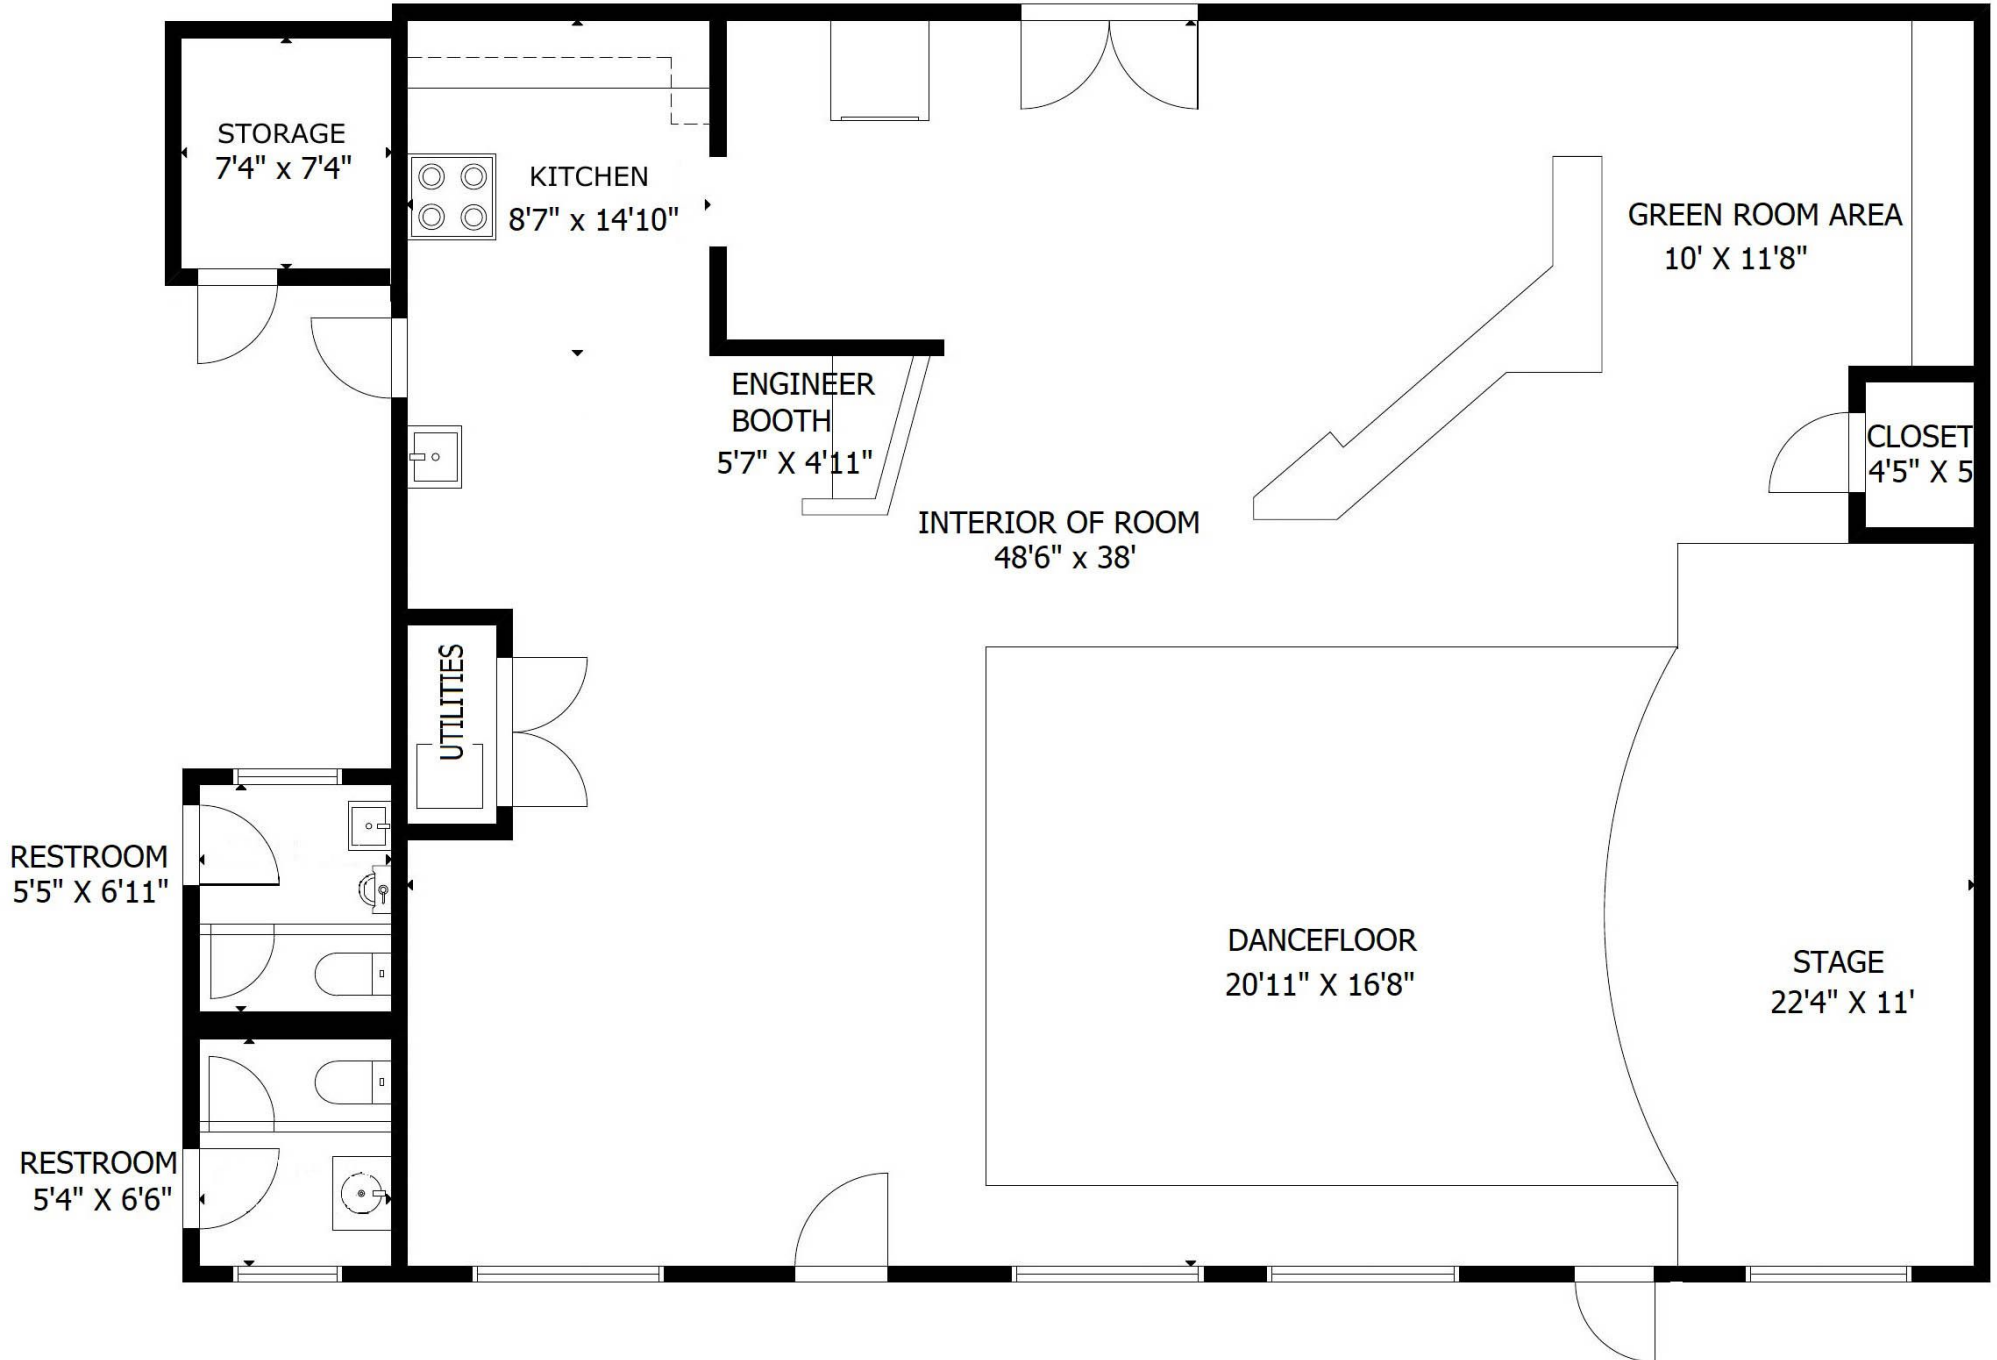

8874 NC-87 GRAHAM, NC 27253

The following dimensions are approximate interior wall to wall dimensions, measured on site, from the widest portion of each room, then calculated to Feet/Inches from Rounded Decimal Feet. Information deemed reliable, but not guaranteed.