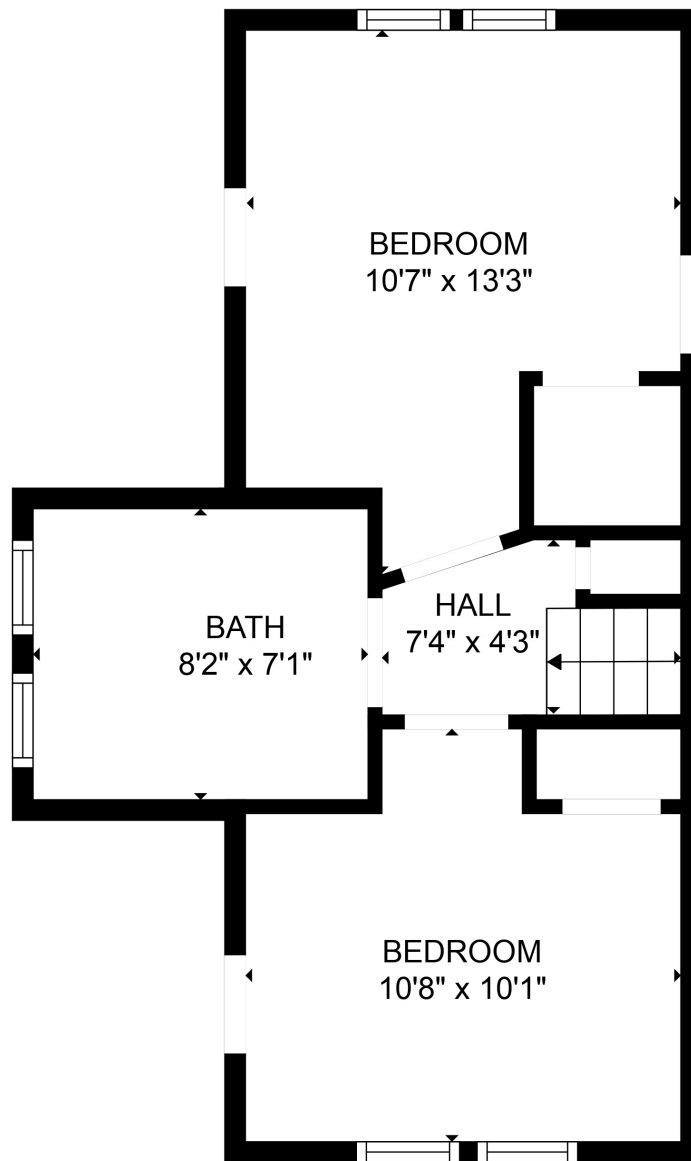

FLOOR 1

FLOOR 2

Total scanned area: 1186 sq. ft

Total scanned area: 1186 sq. ft

MEASUREMENTS ARE CALCULATED BY CUBICASA TECHNOLOGY. DEEMED HIGHLY RELIABLE BUT NOT GUARANTEED.

Total scanned area: 1186 sq. ft

MEASUREMENTS ARE CALCULATED BY CUBICASA TECHNOLOGY. DEEMED HIGHLY RELIABLE BUT NOT GUARANTEED.