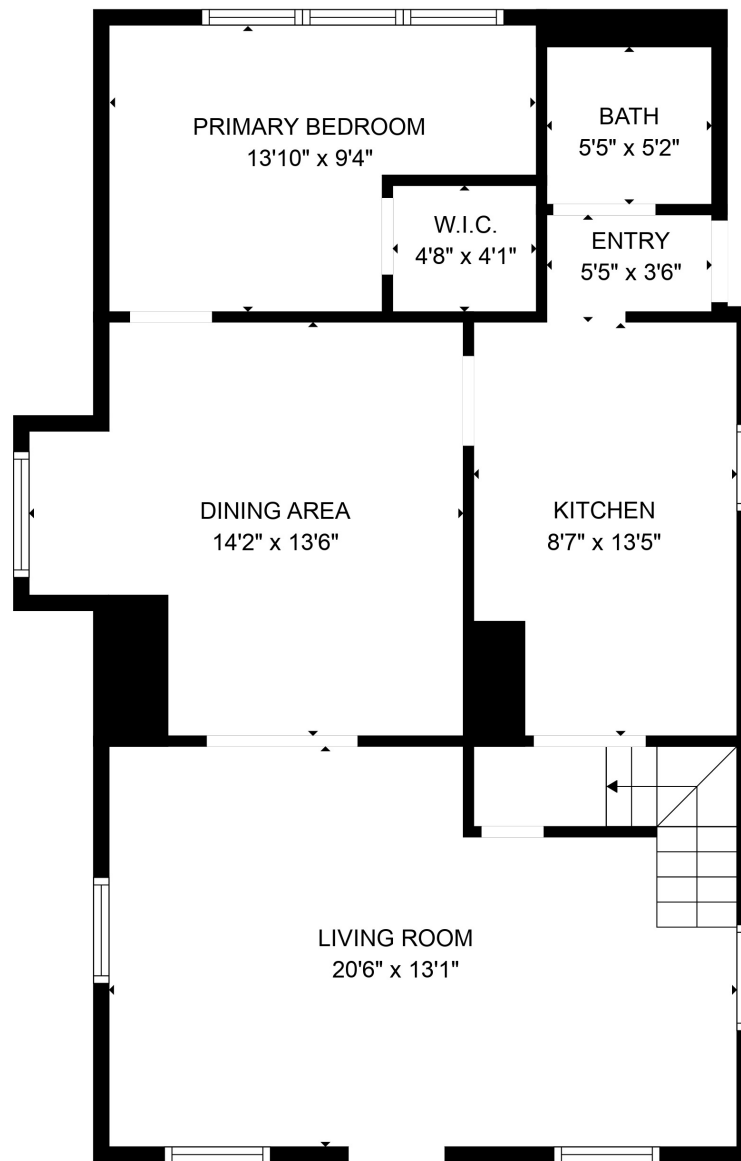

FLOOR 1

FLOOR 2

Total scanned area: 1186 sq. ft

Total scanned area: 1186 sq. ft

MEASUREMENTS ARE CALCULATED BY CUBICASA TECHNOLOGY. DEEMED HIGHLY RELIABLE BUT NOT GUARANTEED.

Total scanned area: 1186 sq. ft

MEASUREMENTS ARE CALCULATED BY CUBICASA TECHNOLOGY. DEEMED HIGHLY RELIABLE BUT NOT GUARANTEED.