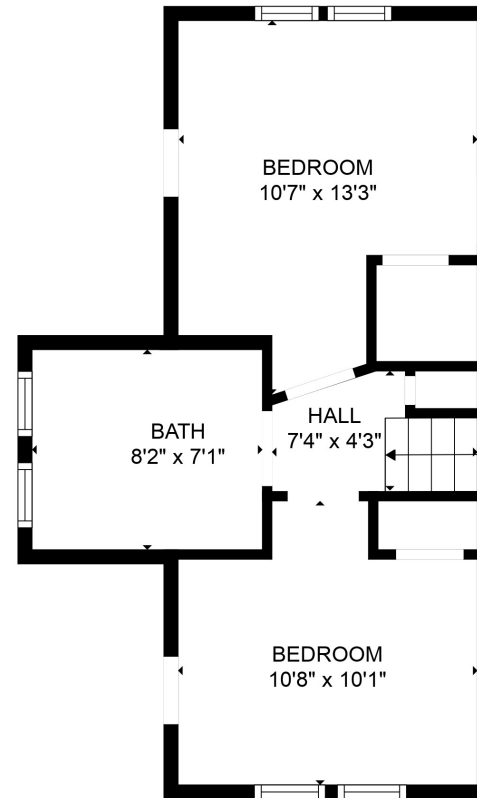

FLOOR 1

FLOOR 2

Total scanned area: 1186 sq. ft

Total scanned area: 1186 sq. ft

MEASUREMENTS ARE CALCULATED BY CUBICASA TECHNOLOGY. DEEMED HIGHLY RELIABLE BUT NOT GUARANTEED.

Total scanned area: 1186 sq. ft