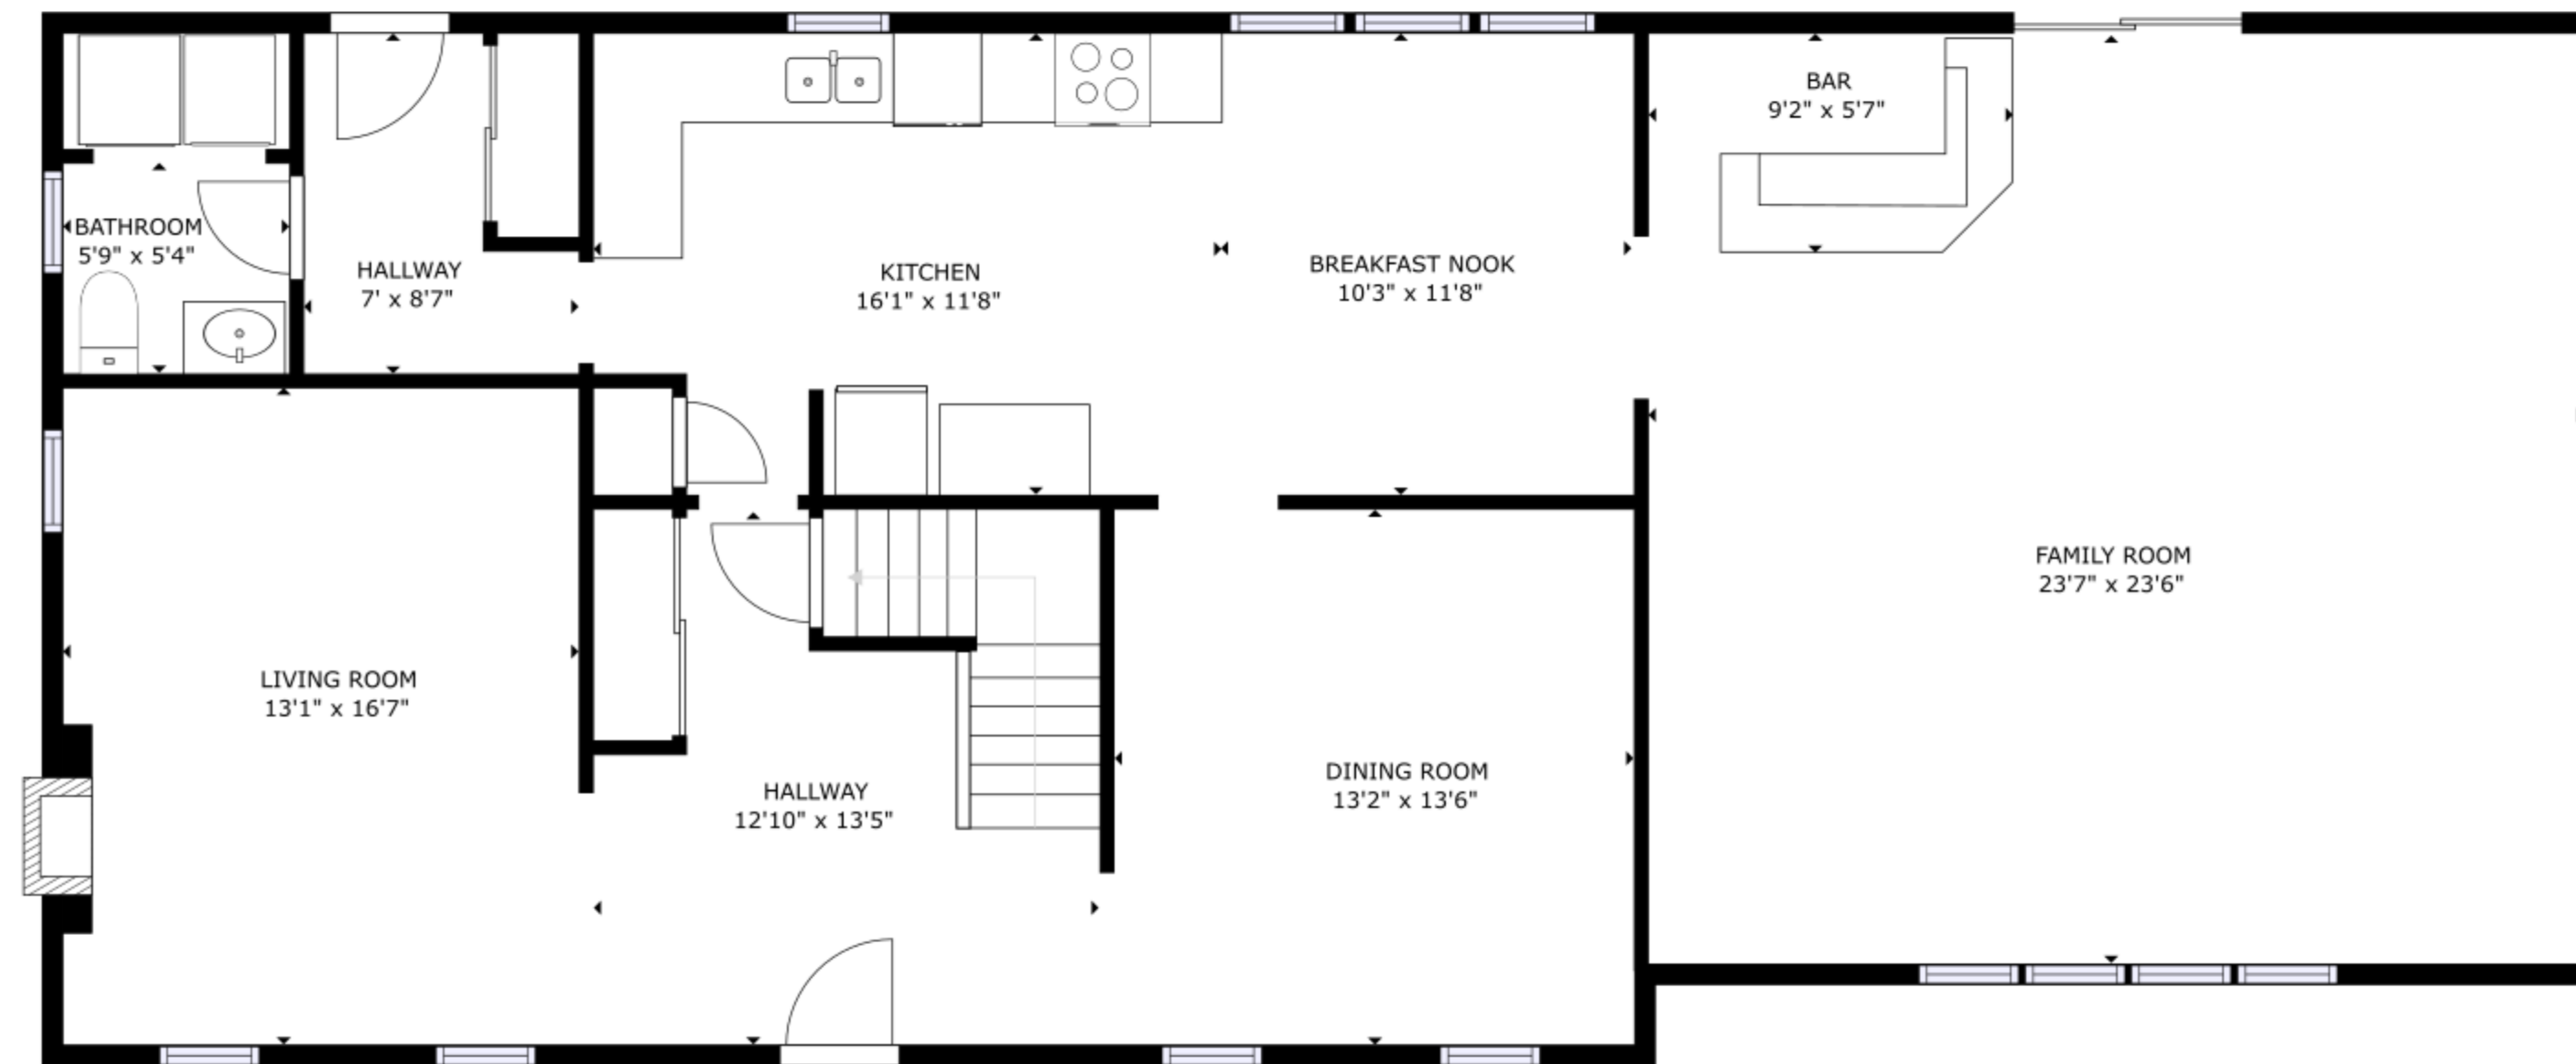

FLOOR 1

FLOOR 2

FLOOR 3

GROSS INTERNAL AREA
 FLOOR 1: 973 sq ft, FLOOR 2: 1571 sq ft, FLOOR 3: 1085 sq ft
 TOTAL: 3629 sq ft
 SIZES AND DIMENSIONS ARE APPROXIMATE, ACTUAL MAY VARY.