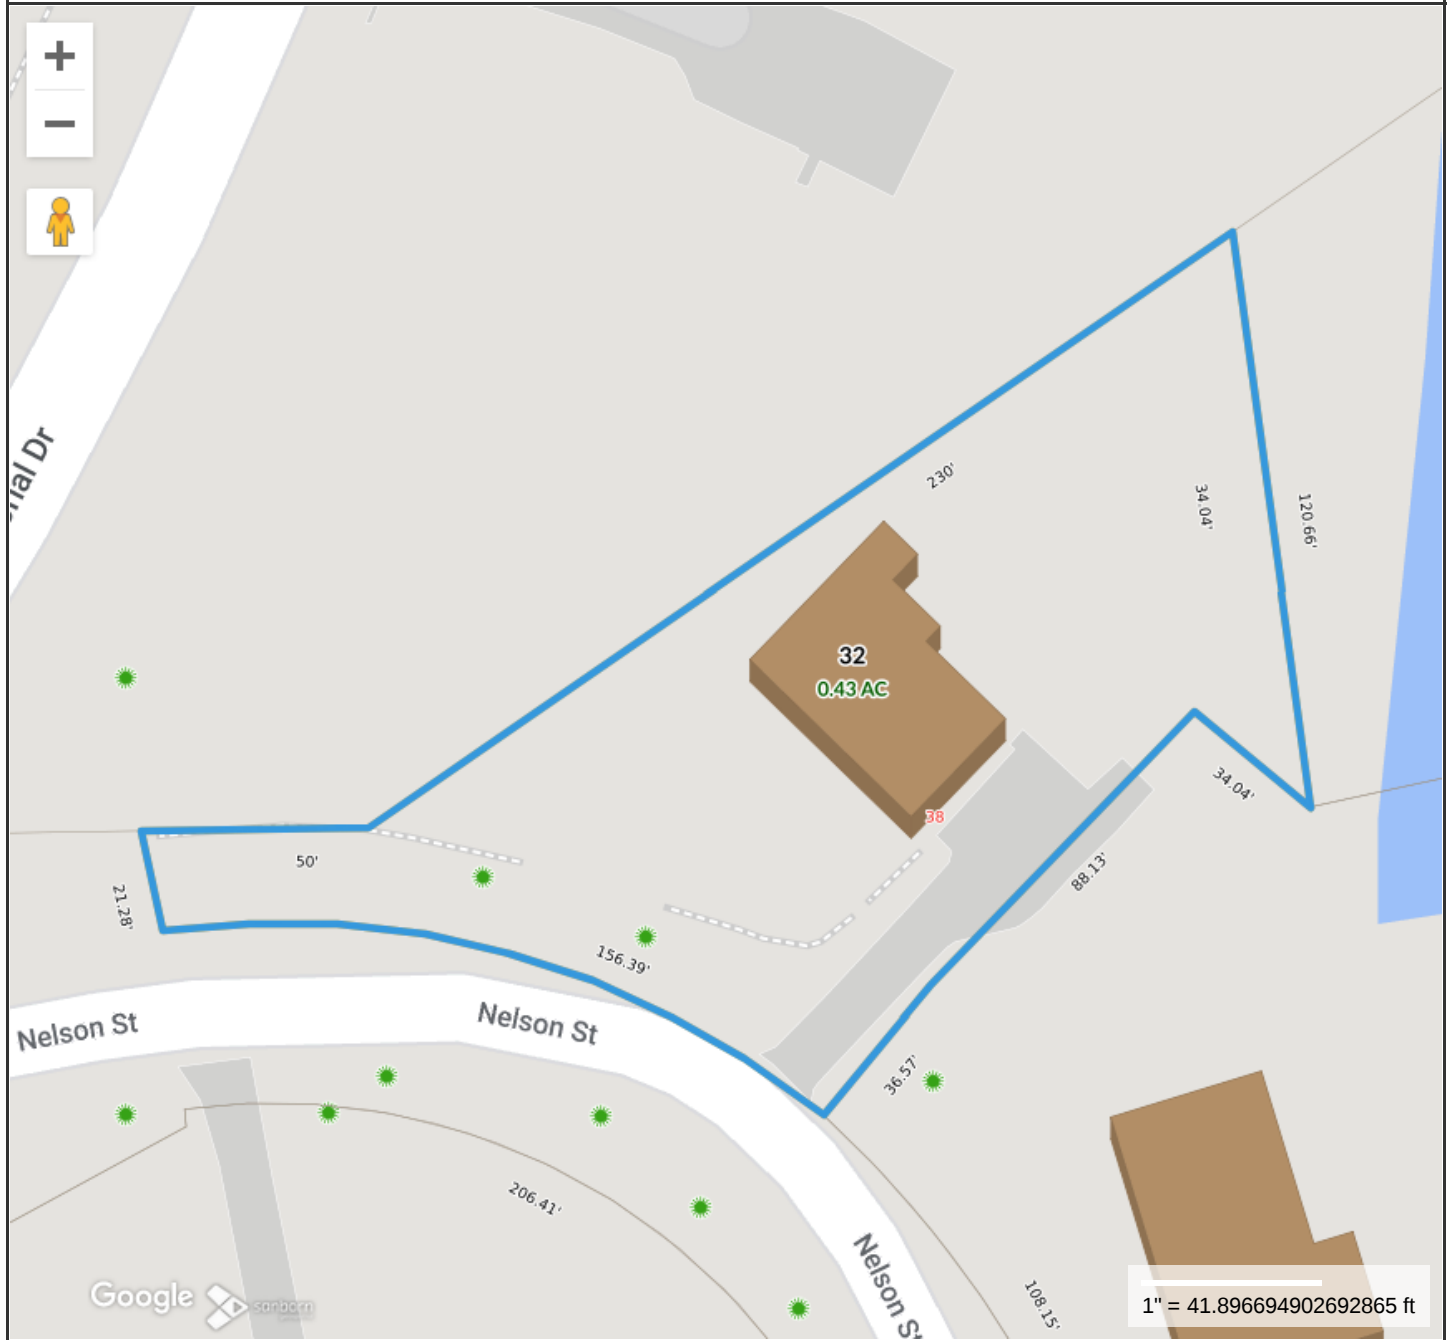

38 Nelson Map

Property Information

Property ID 011.0-0000-0032.0
Location 38 NELSON STREET
Owner ZEESHAN, RAZA SYED

**MAP FOR REFERENCE ONLY
NOT A LEGAL DOCUMENT**

Town of Grafton, MA makes no claims and no warranties, expressed or implied, concerning the validity or accuracy of the GIS data presented on this map.

Geometry updated 12/2022
Data updated 12/2022

Print map scale is approximate. Critical layout or measurement activities should not be done using this resource.