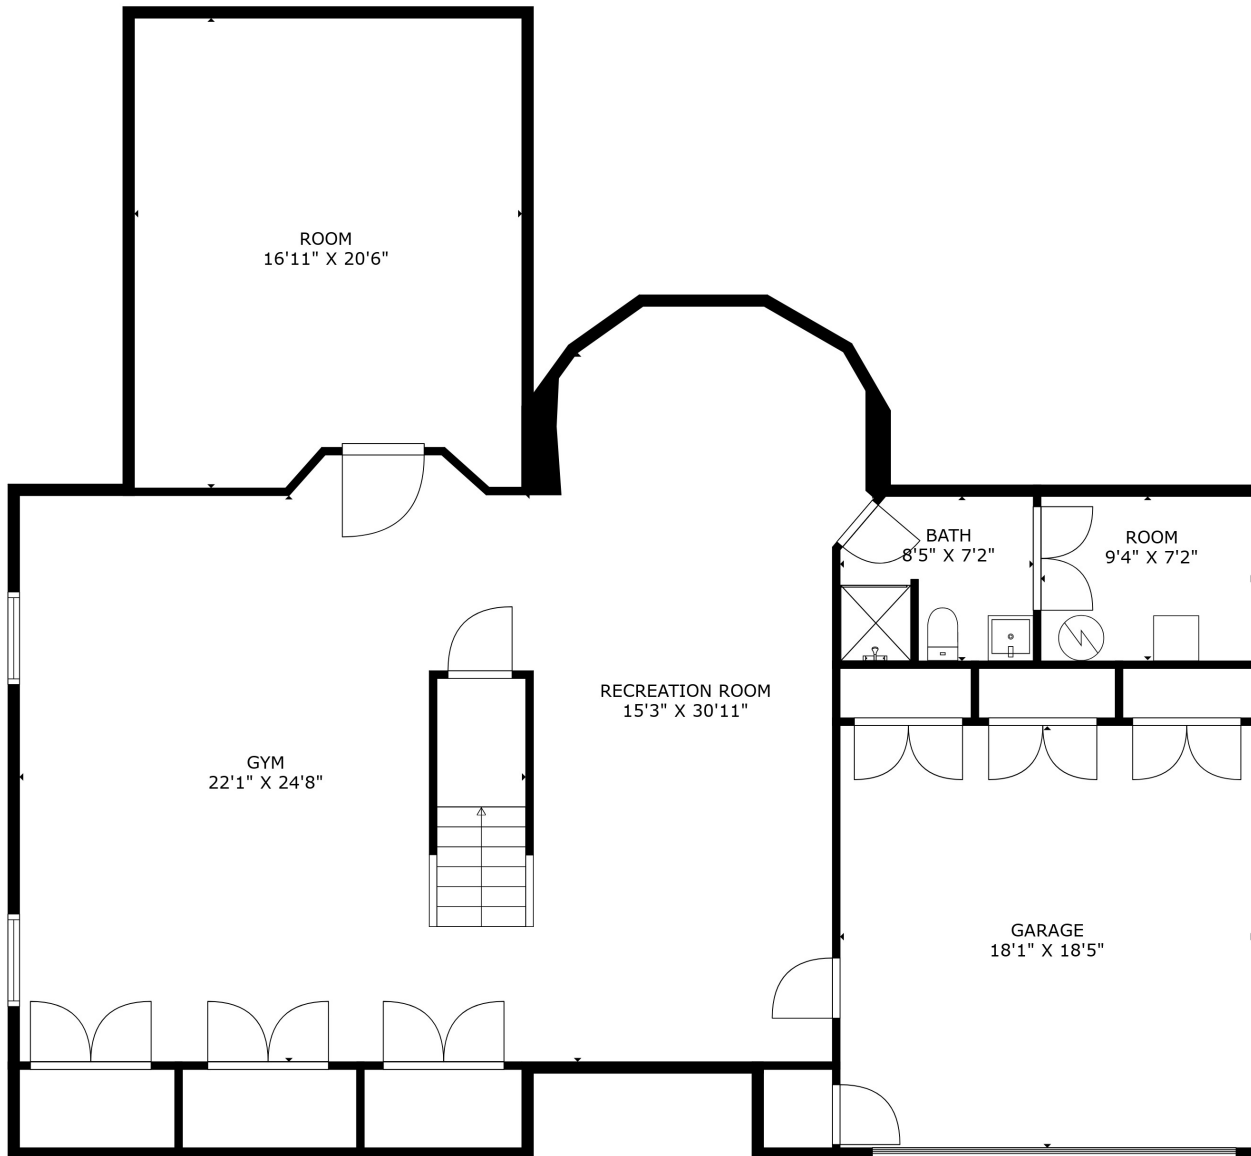

TOTAL: 4658 sq. ft
 Below Ground: 1549 sq. ft, FLOOR 2: 1715 sq. ft, FLOOR 3: 1394 sq. ft
 EXCLUDED AREAS: GARAGE: 343 sq. ft, UNDEFINED: 37 sq. ft, PORCH: 385 sq. ft,
 COVERED PATIO: 509 sq. ft, OPEN TO BELOW: 321 sq. ft, BALCONY: 10 sq. ft,
 EMBEDDEDWINDOW: 10 sq. ft