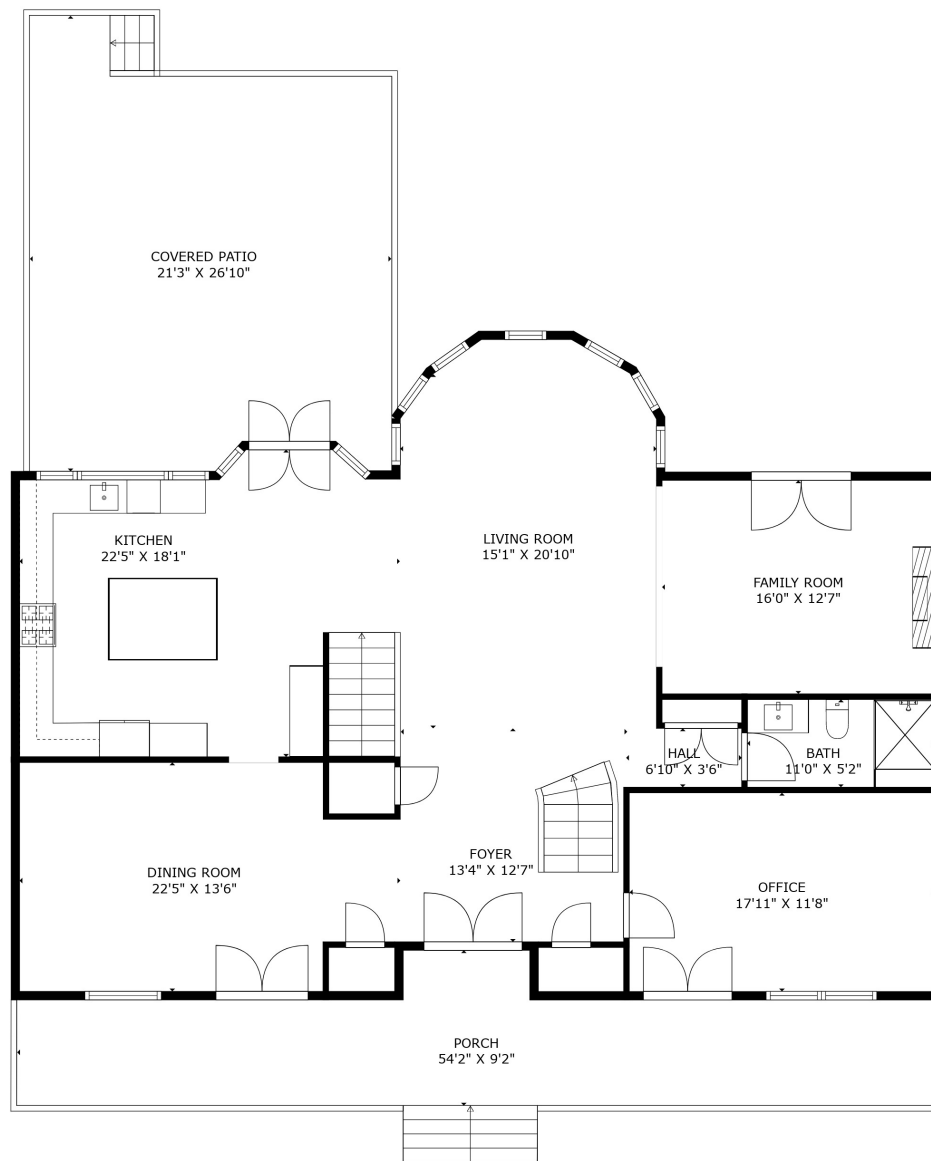

TOTAL: 4658 sq. ft
 Below Ground: 1549 sq. ft, FLOOR 2: 1715 sq. ft, FLOOR 3: 1394 sq. ft
 EXCLUDED AREAS: GARAGE: 343 sq. ft, UNDEFINED: 37 sq. ft, PORCH: 385 sq. ft,
 COVERED PATIO: 509 sq. ft, OPEN TO BELOW: 321 sq. ft, BALCONY: 10 sq. ft,
 EMBEDDEDWINDOW: 10 sq. ft