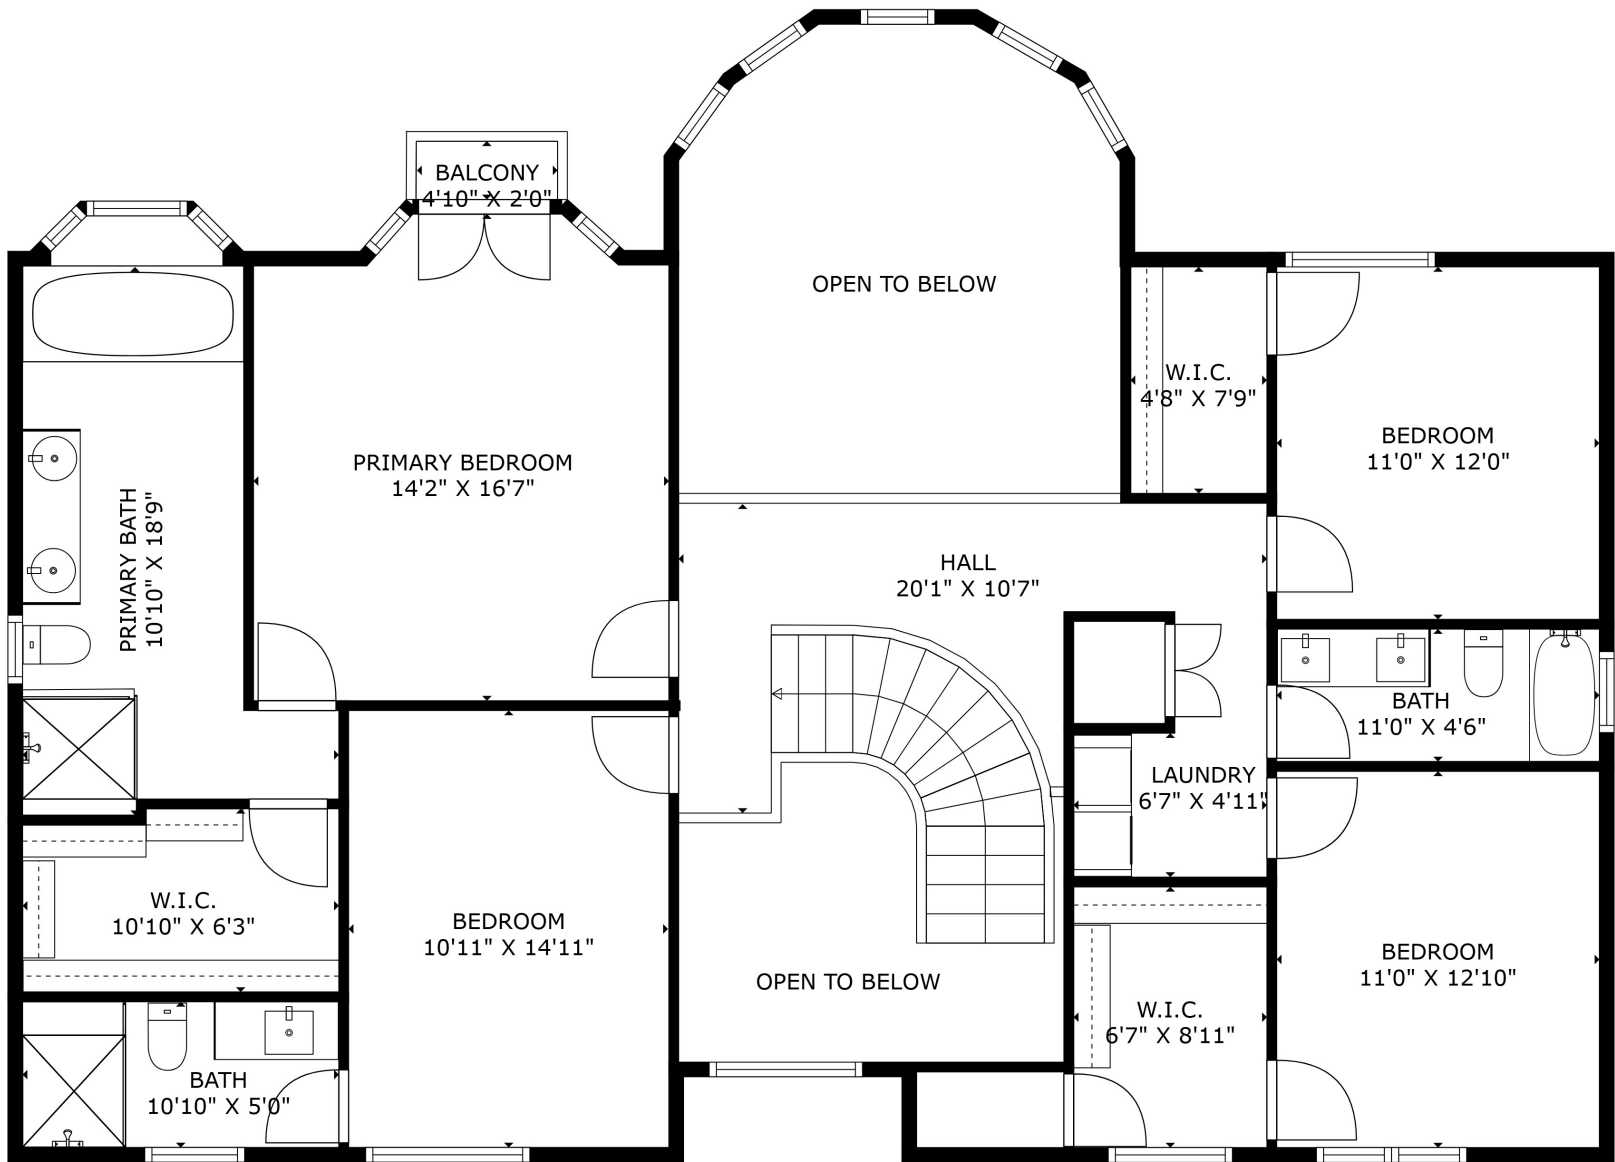

TOTAL: 4658 sq. ft
 Below Ground: 1549 sq. ft, FLOOR 2: 1715 sq. ft, FLOOR 3: 1394 sq. ft
 EXCLUDED AREAS: GARAGE: 343 sq. ft, UNDEFINED: 37 sq. ft, PORCH: 385 sq. ft,
 COVERED PATIO: 509 sq. ft, OPEN TO BELOW: 321 sq. ft, BALCONY: 10 sq. ft,
 EMBEDDEDWINDOW: 10 sq. ft