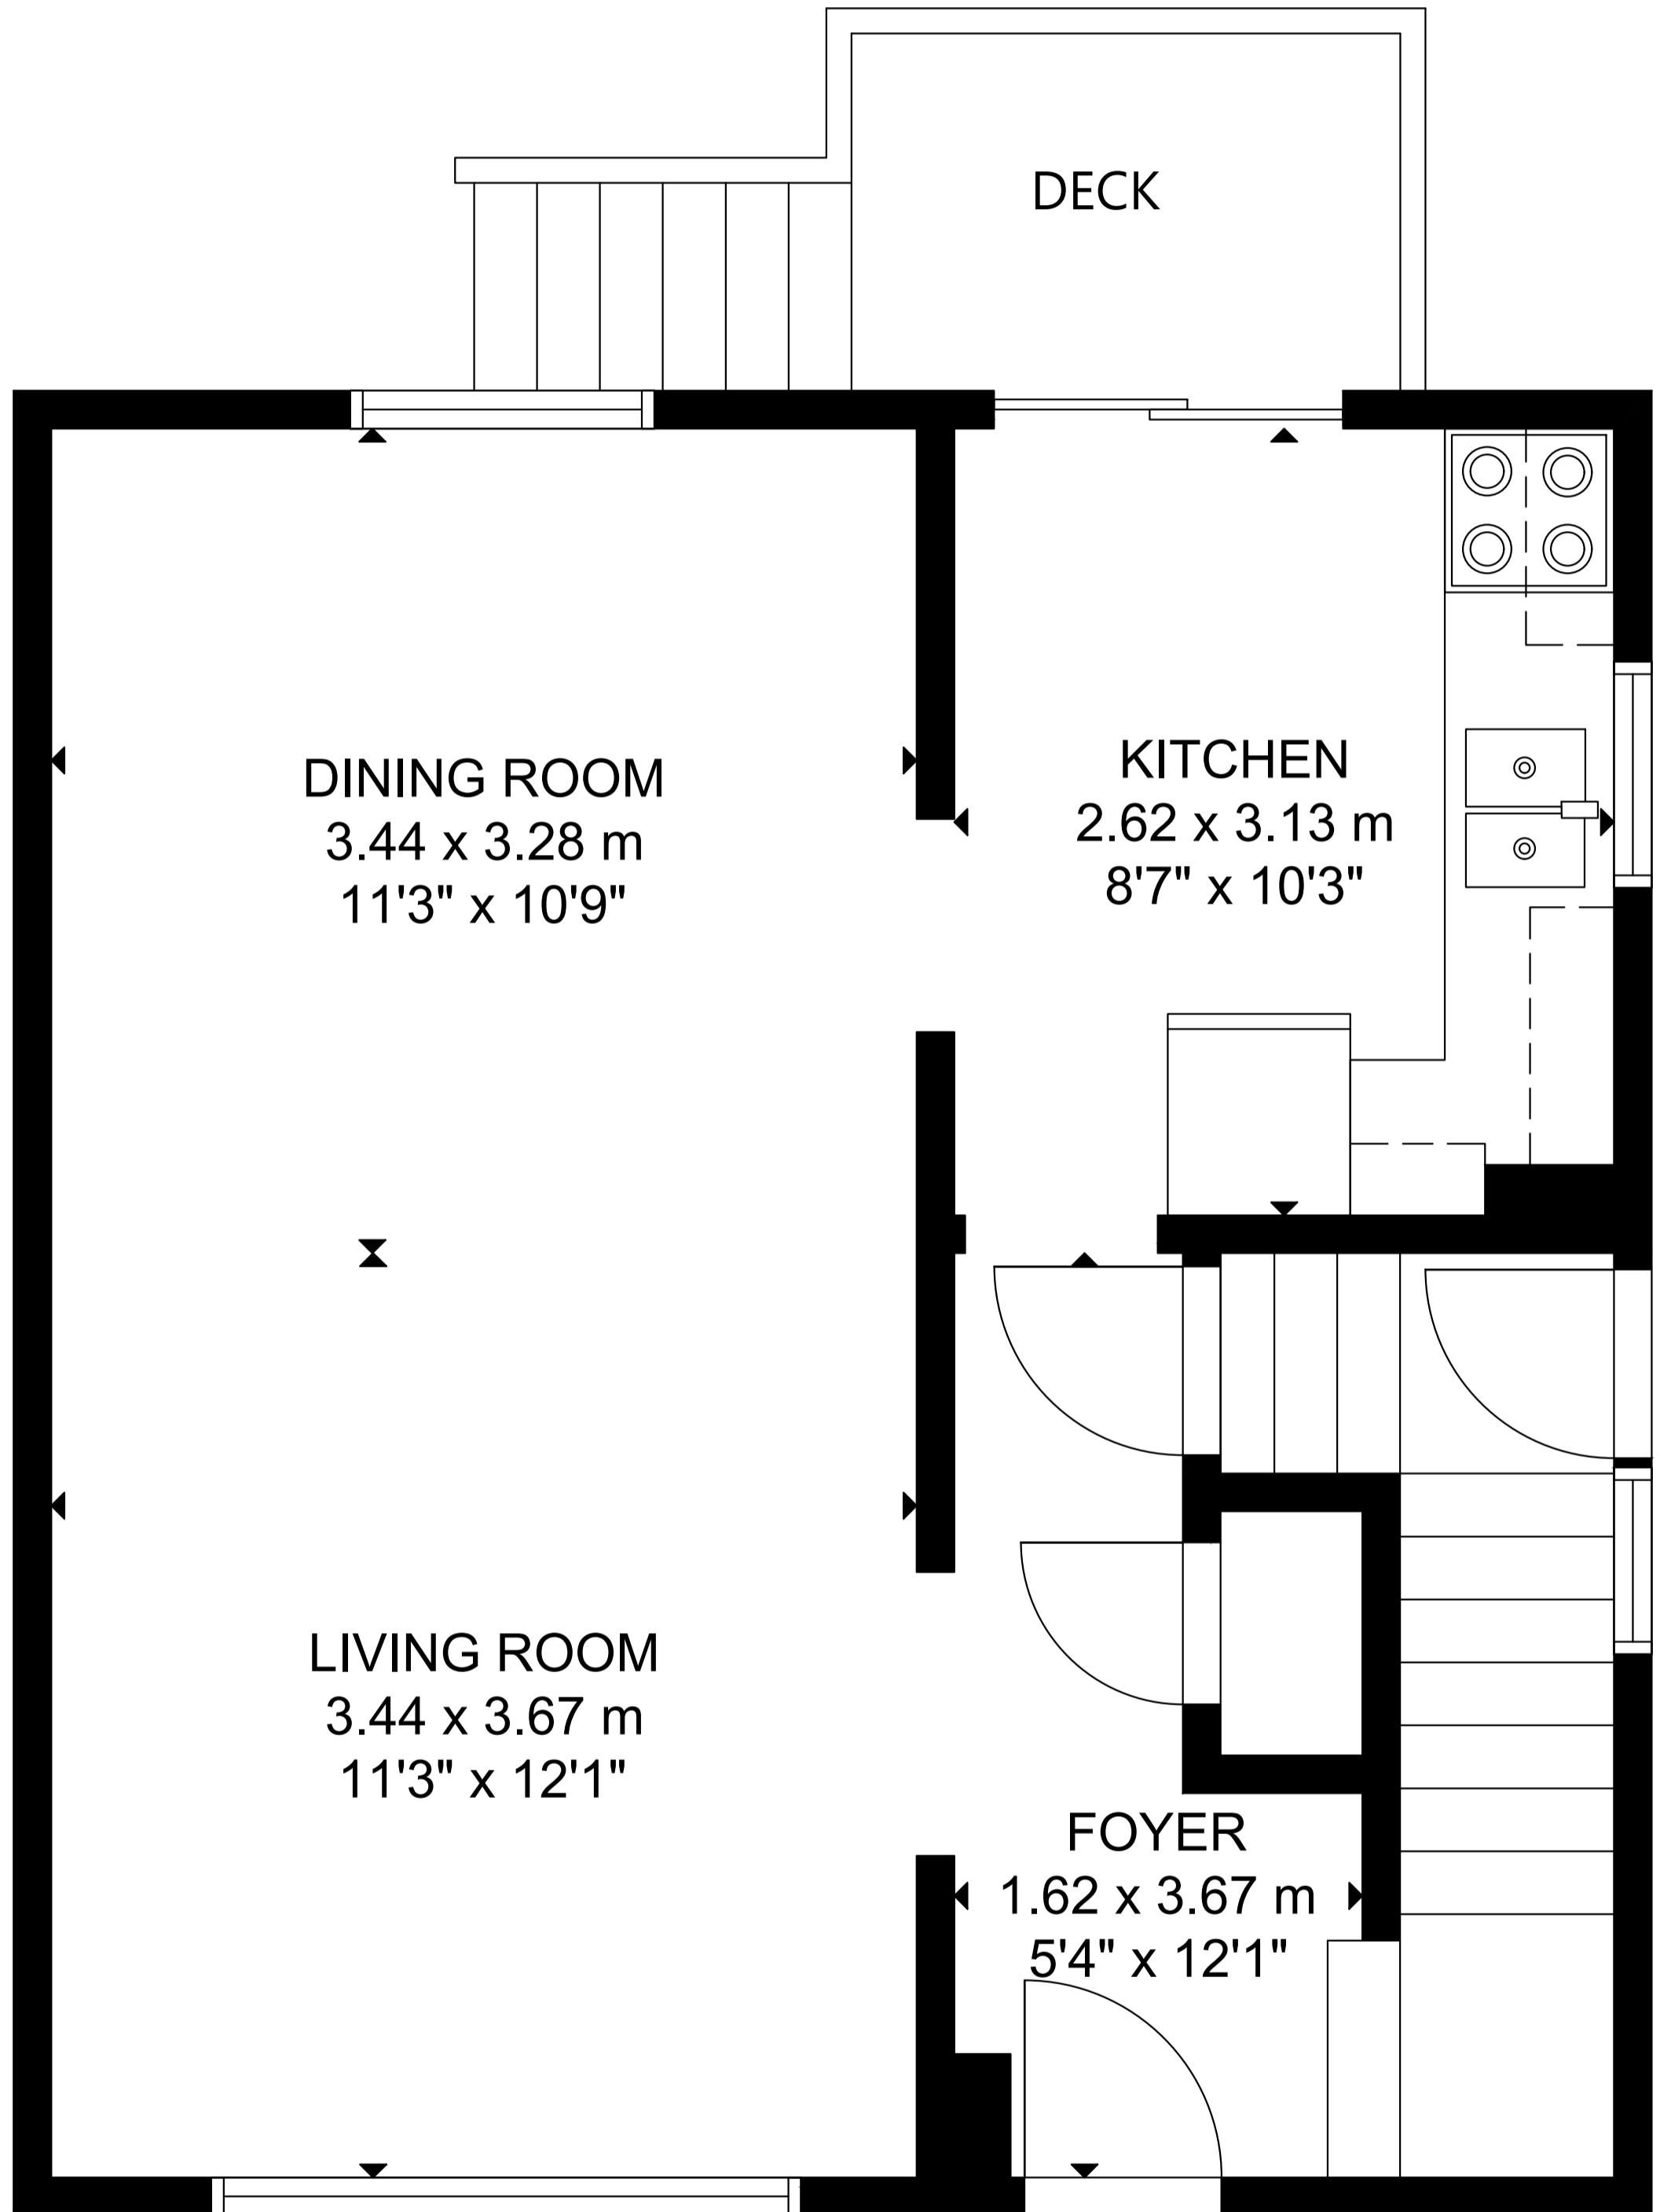

35 Chesapeake Avenue

LOWER LEVEL

MAIN FLOOR

SECOND FLOOR

GROSS INTERNAL AREA
 MAIN FLOOR: 43 m²/464 sq ft, SECOND FLOOR: 44 m²/472 sq ft
 LOWER LEVEL: 41 m²/445 sq ft
 TOTAL: 128 m²/1,381 sq ft
 SIZE AND DIMENSIONS ARE APPROXIMATE, ACTUAL MAY VARY.