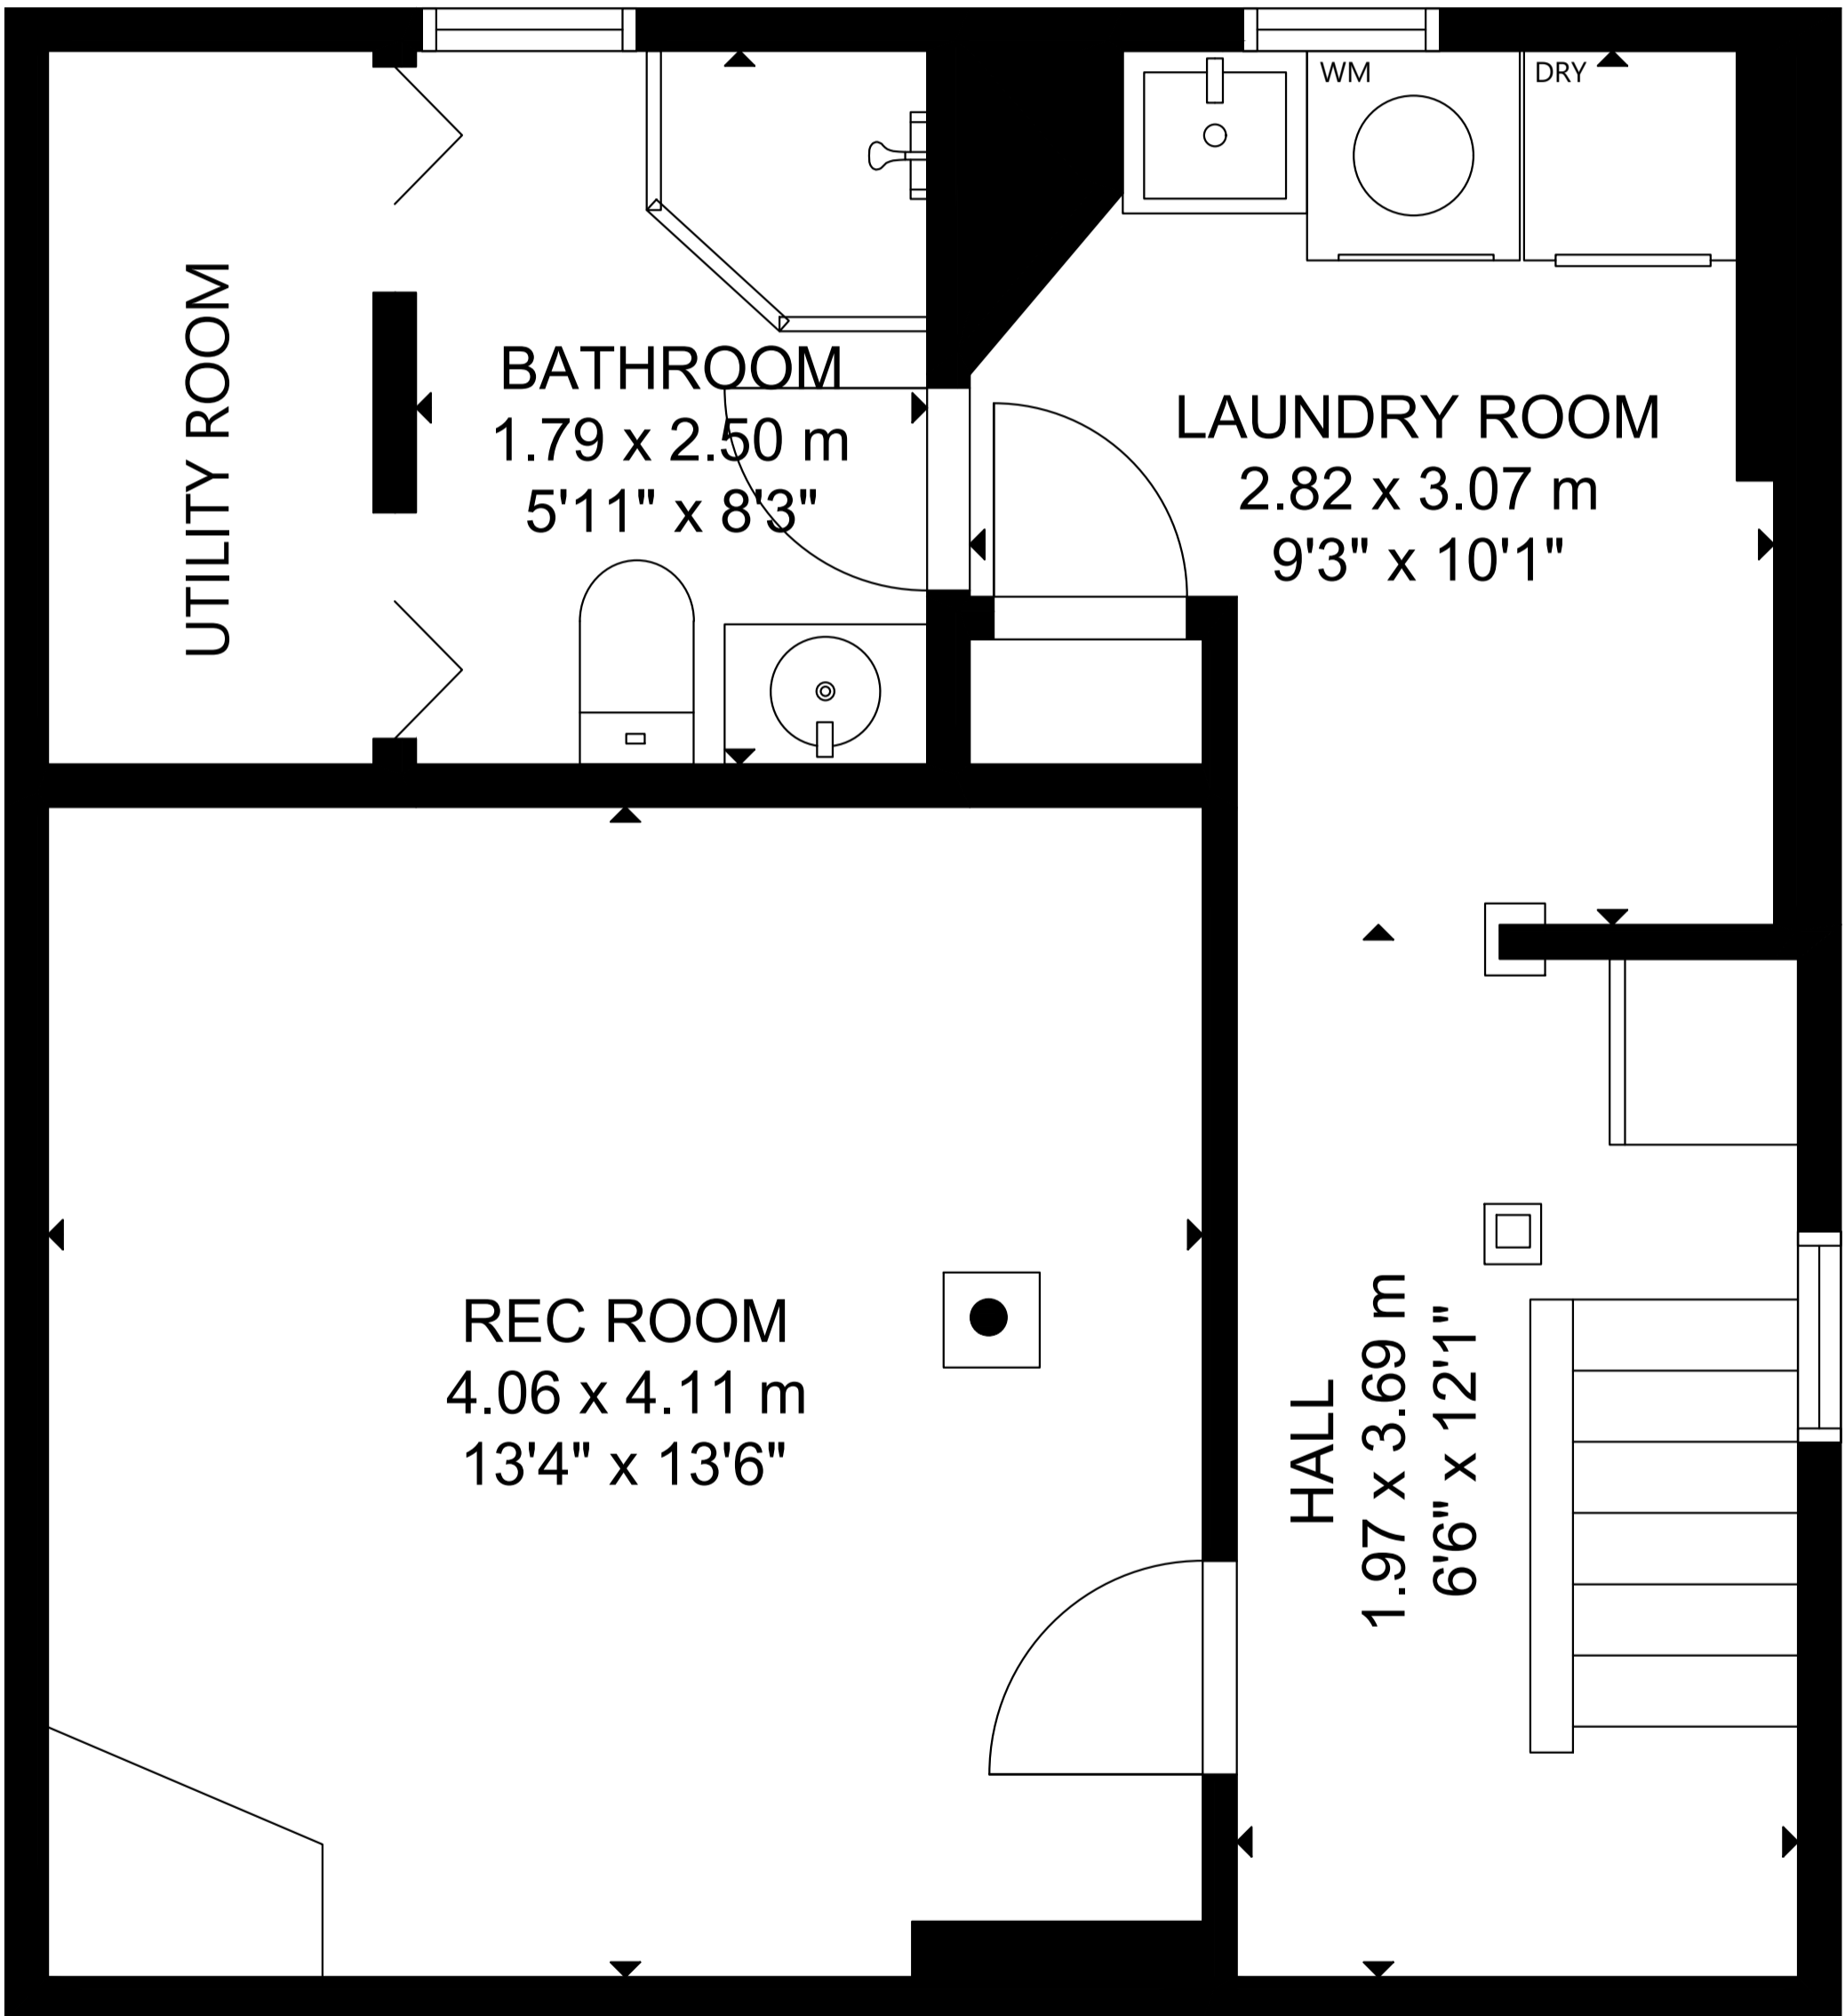

35 Chesapeake Avenue

LOWER LEVEL

MAIN FLOOR

SECOND FLOOR

GROSS INTERNAL AREA
 MAIN FLOOR: 43 m²/464 sq ft, SECOND FLOOR: 44 m²/472 sq ft
 LOWER LEVEL: 41 m²/445 sq ft
 TOTAL: 128 m²/1,381 sq ft
 SIZE AND DIMENSIONS ARE APPROXIMATE, ACTUAL MAY VARY.