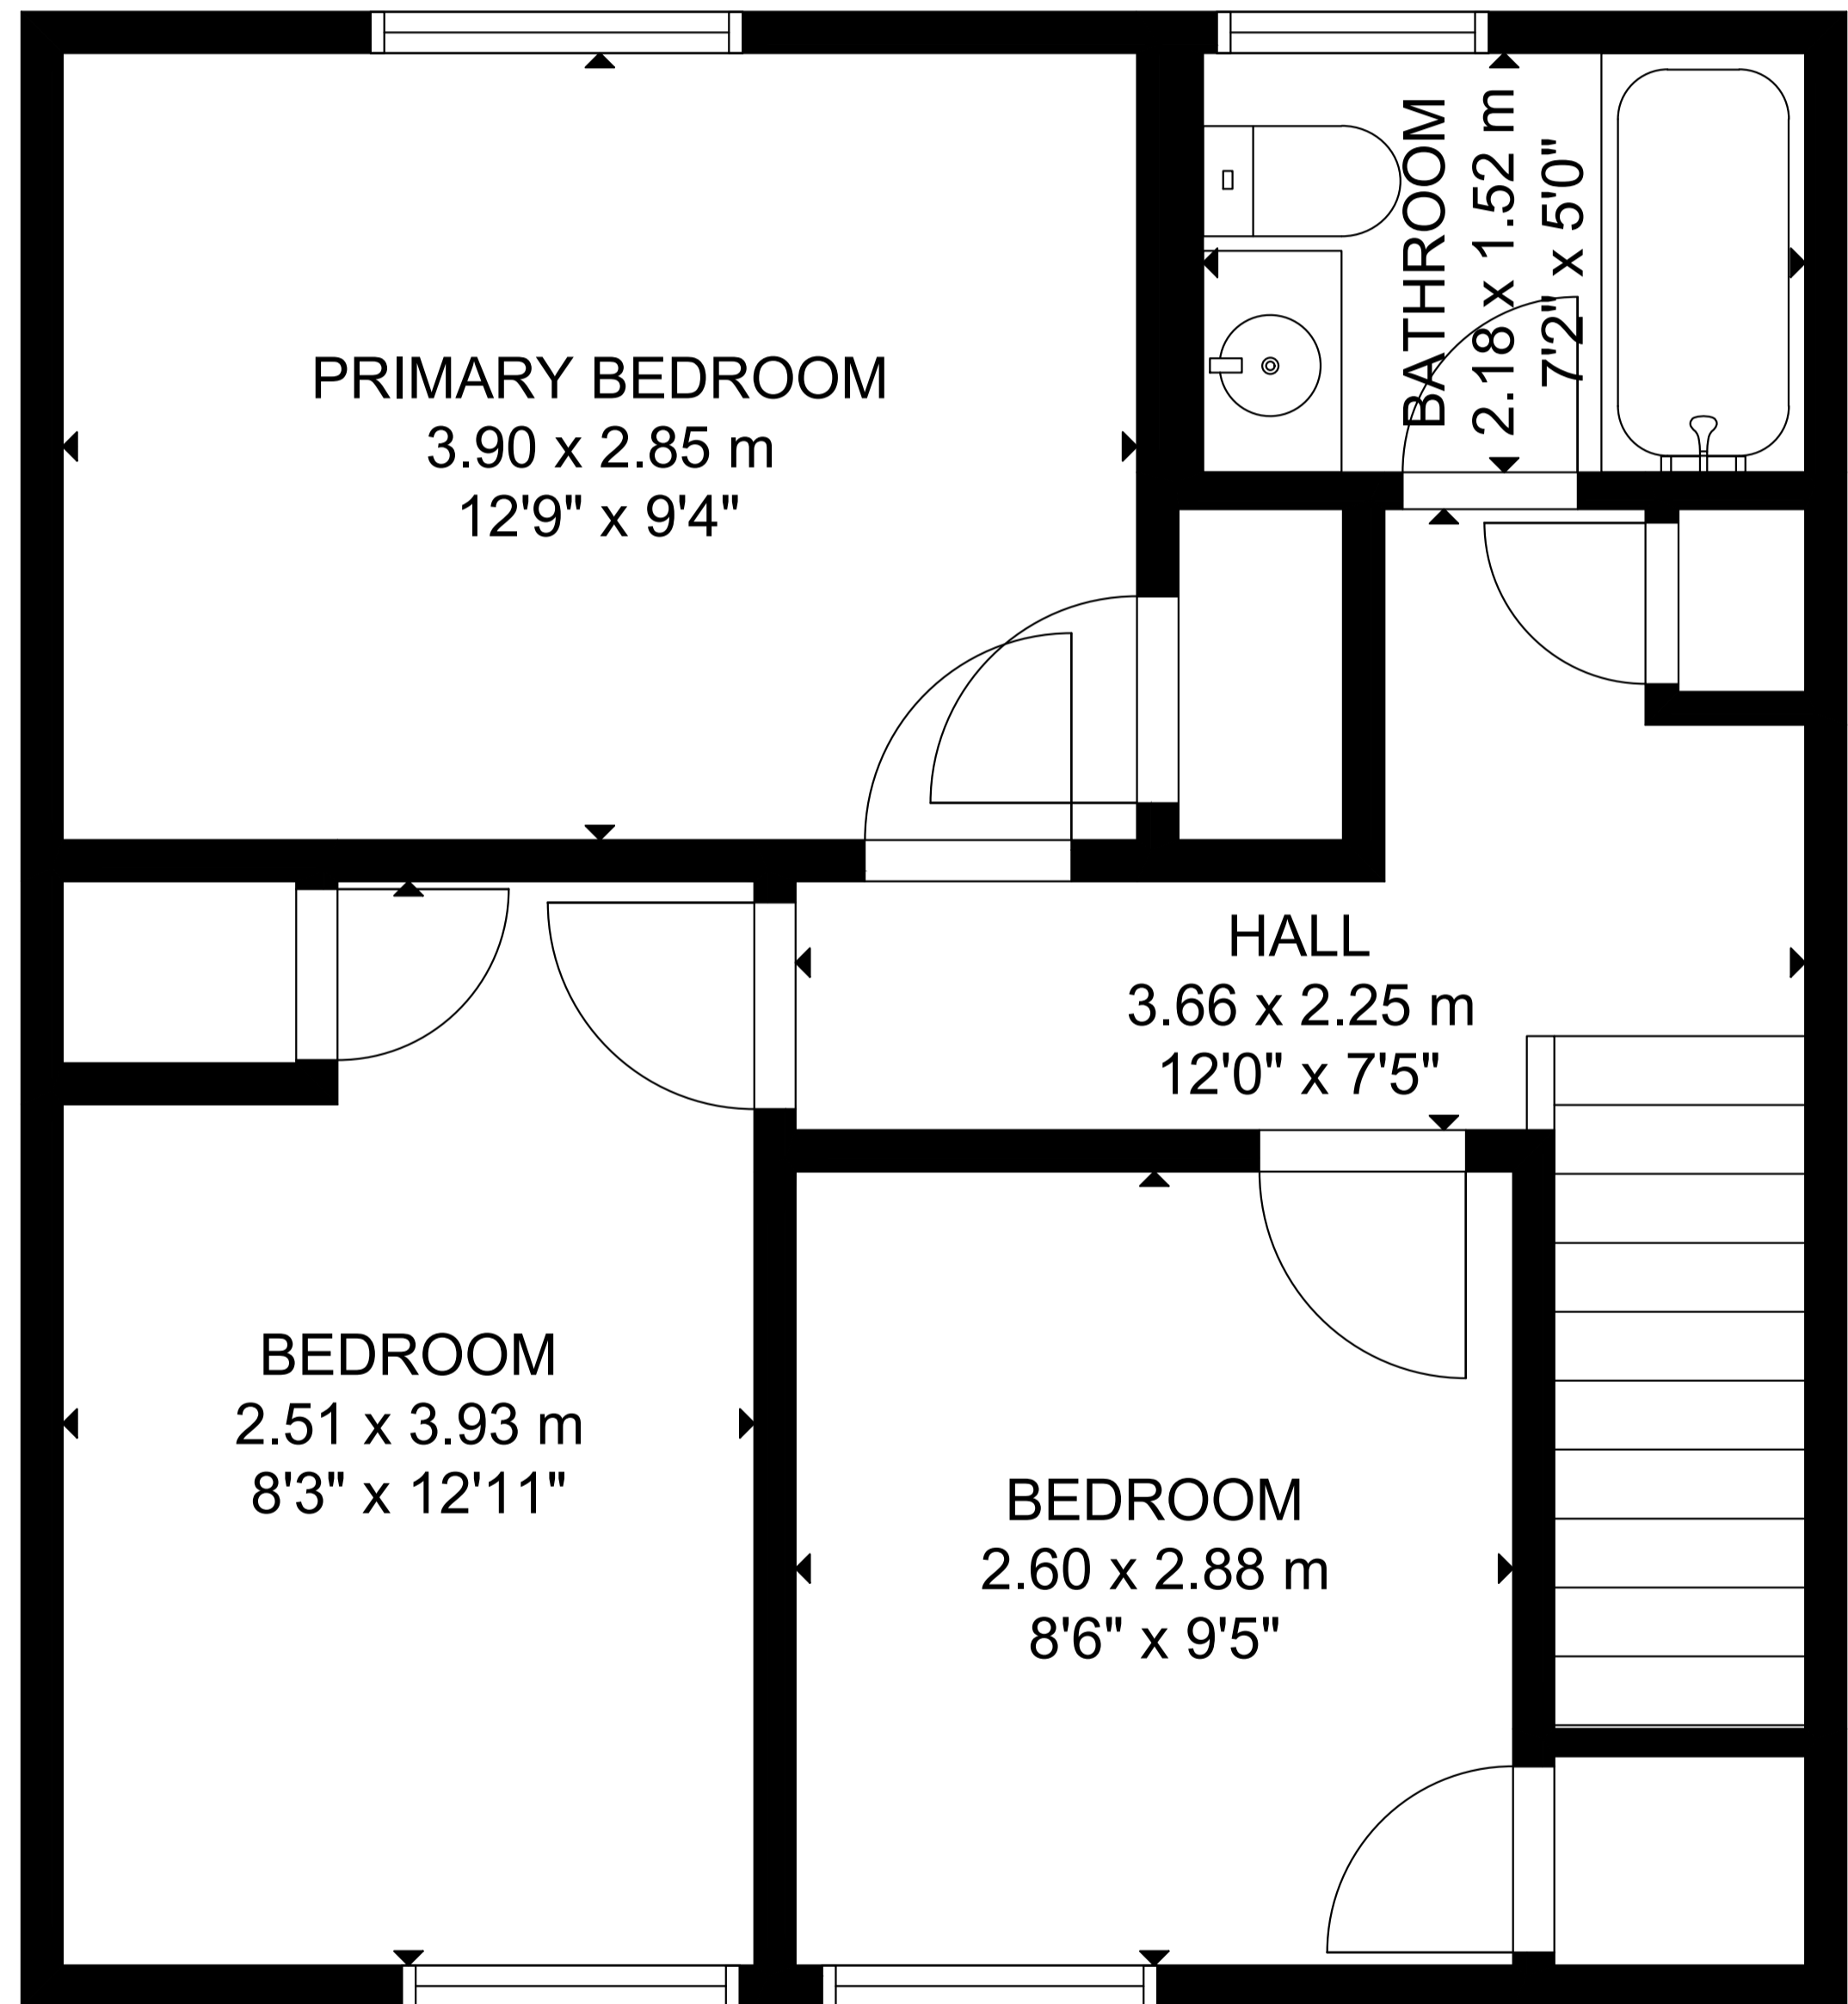

35 Chesapeake Avenue

LOWER LEVEL

MAIN FLOOR

SECOND FLOOR

GROSS INTERNAL AREA
 MAIN FLOOR: 43 m²/464 sq ft, SECOND FLOOR: 44 m²/472 sq ft
 LOWER LEVEL: 41 m²/445 sq ft
 TOTAL: 128 m²/1,381 sq ft
 SIZE AND DIMENSIONS ARE APPROXIMATE, ACTUAL MAY VARY.