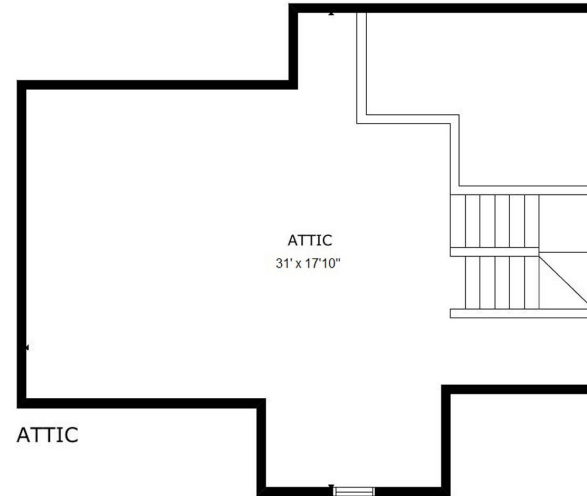

5109 Windance Place Holly Springs, NC 27540

The following dimensions are approximate interior wall to wall dimensions, measured on site, from the widest portion of each room, then calculated to Feet/Inches from Rounded Decimal Feet. Information deemed reliable, but not guaranteed.