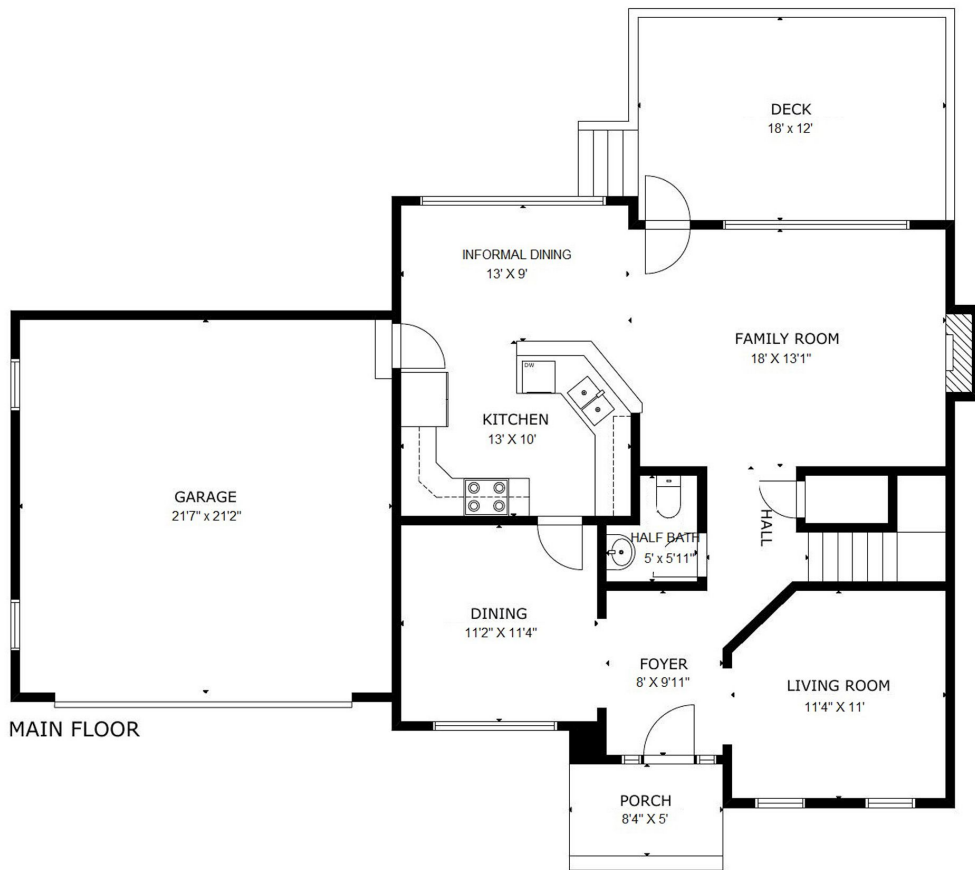

5109 Windance Place Holly Springs, NC 27540

The following dimensions are approximate interior wall to wall dimensions, measured on site, from the widest portion of each room, then calculated to Feet/Inches from Rounded Decimal Feet. Information deemed reliable, but not guaranteed.