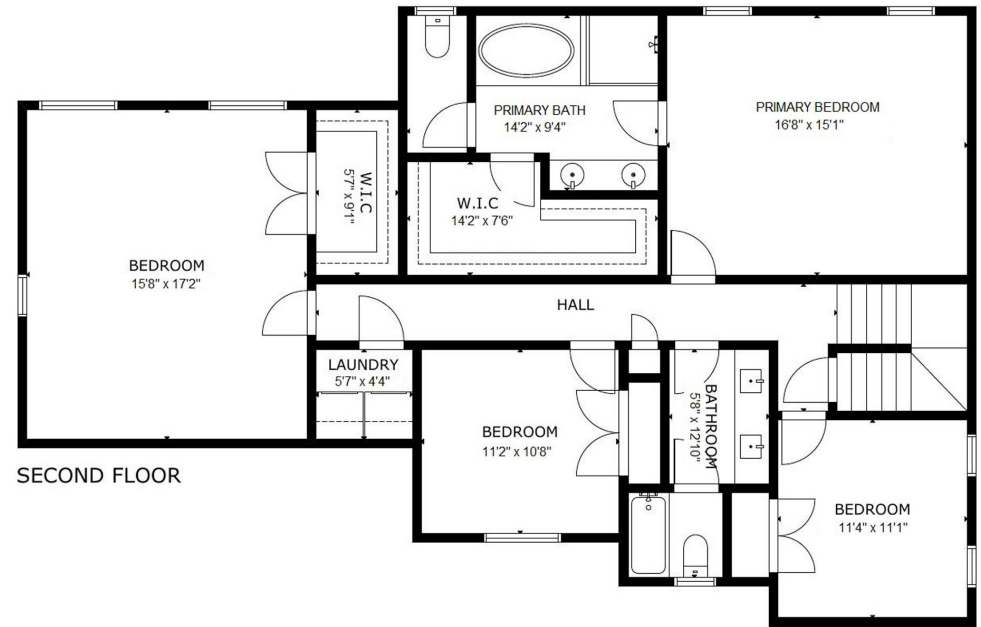

5109 Windance Place Holly Springs, NC 27540

The following dimensions are approximate interior wall to wall dimensions, measured on site, from the widest portion of each room, then calculated to Feet/Inches from Rounded Decimal Feet. Information deemed reliable, but not guaranteed.