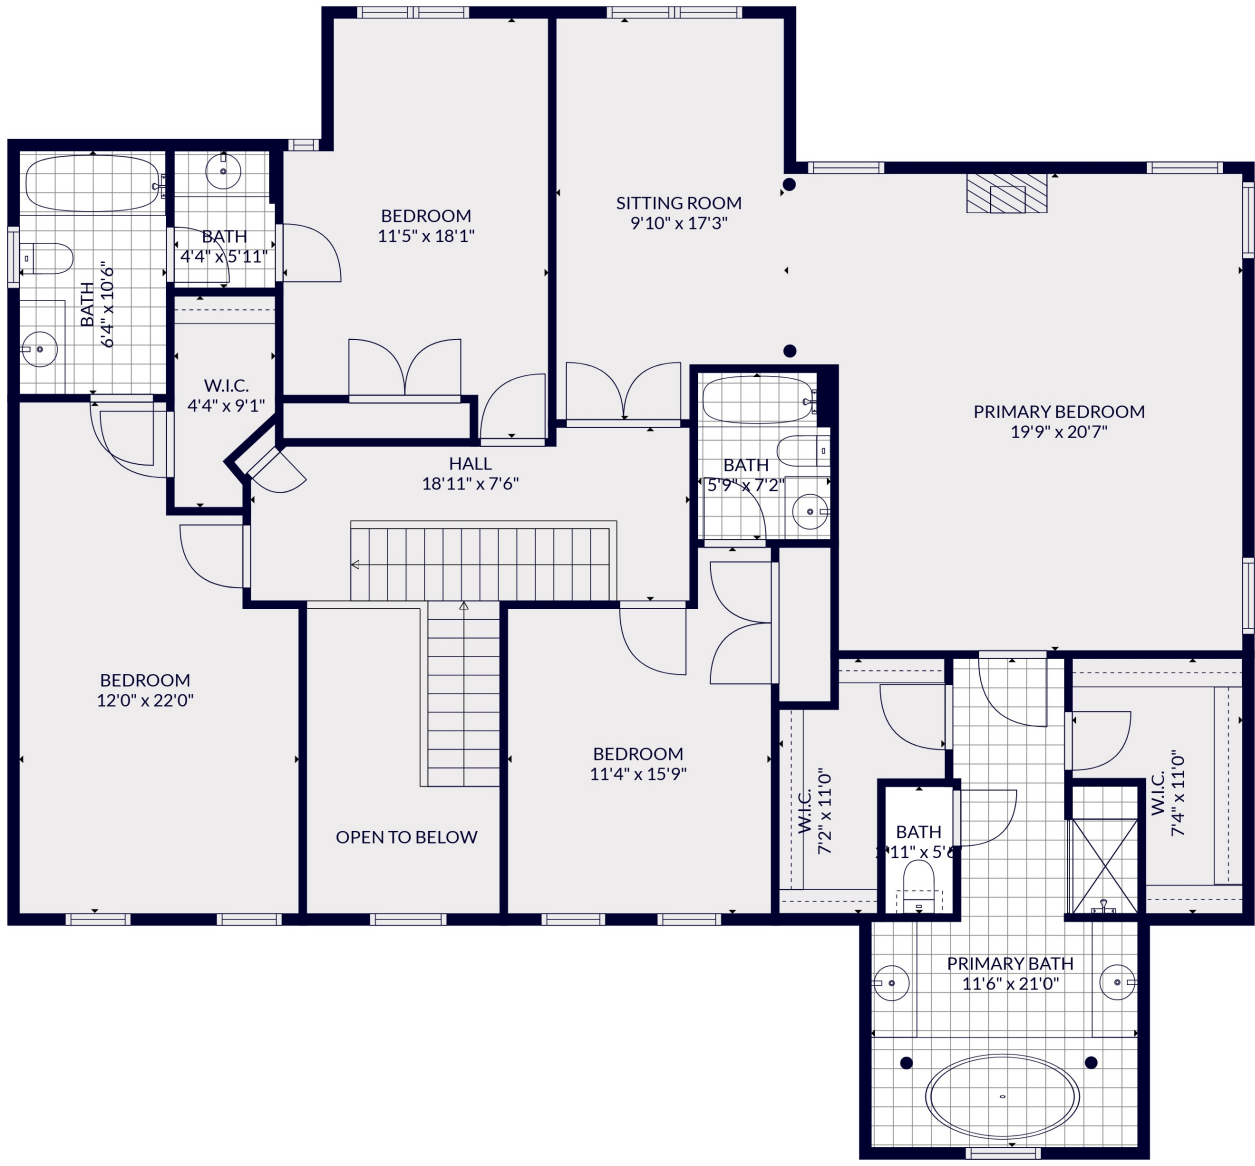

Total scanned area: 6150 sq. ft

MEASUREMENTS ARE CALCULATED BY CUBICASA TECHNOLOGY. DEEMED HIGHLY RELIABLE BUT NOT GUARANTEED.

Total scanned area: 6150 sq. ft

MEASUREMENTS ARE CALCULATED BY CUBICASA TECHNOLOGY. DEEMED HIGHLY RELIABLE BUT NOT GUARANTEED.