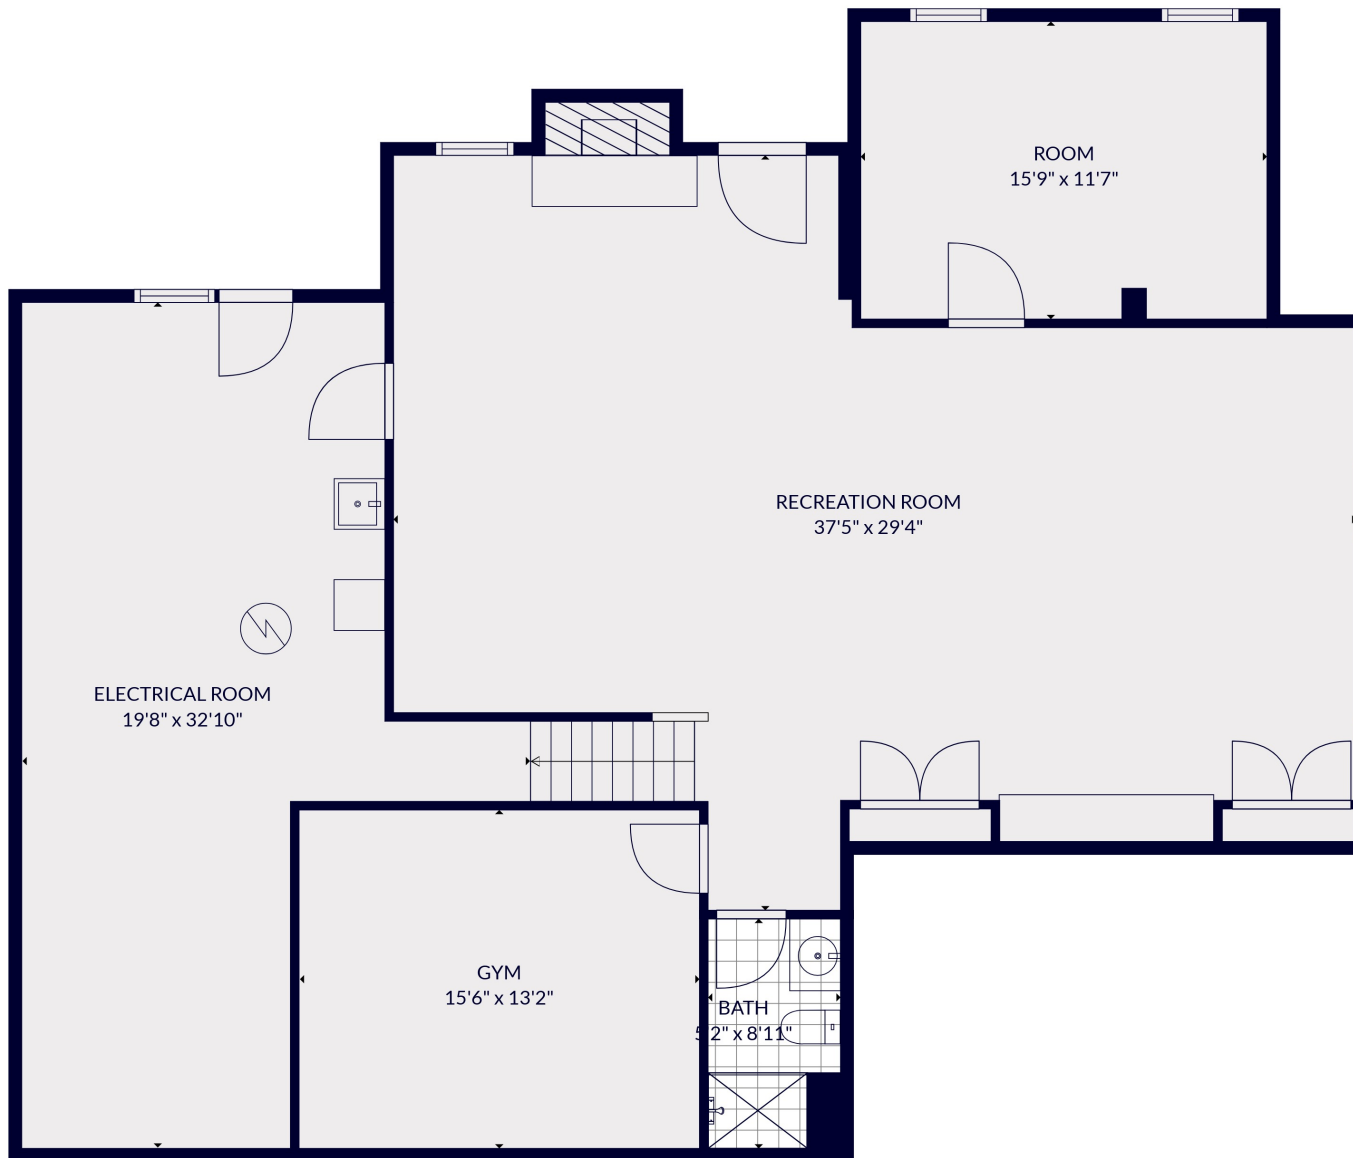

Total scanned area: 6150 sq. ft

MEASUREMENTS ARE CALCULATED BY CUBICASA TECHNOLOGY. DEEMED HIGHLY RELIABLE BUT NOT GUARANTEED.

Total scanned area: 6150 sq. ft

MEASUREMENTS ARE CALCULATED BY CUBICASA TECHNOLOGY. DEEMED HIGHLY RELIABLE BUT NOT GUARANTEED.