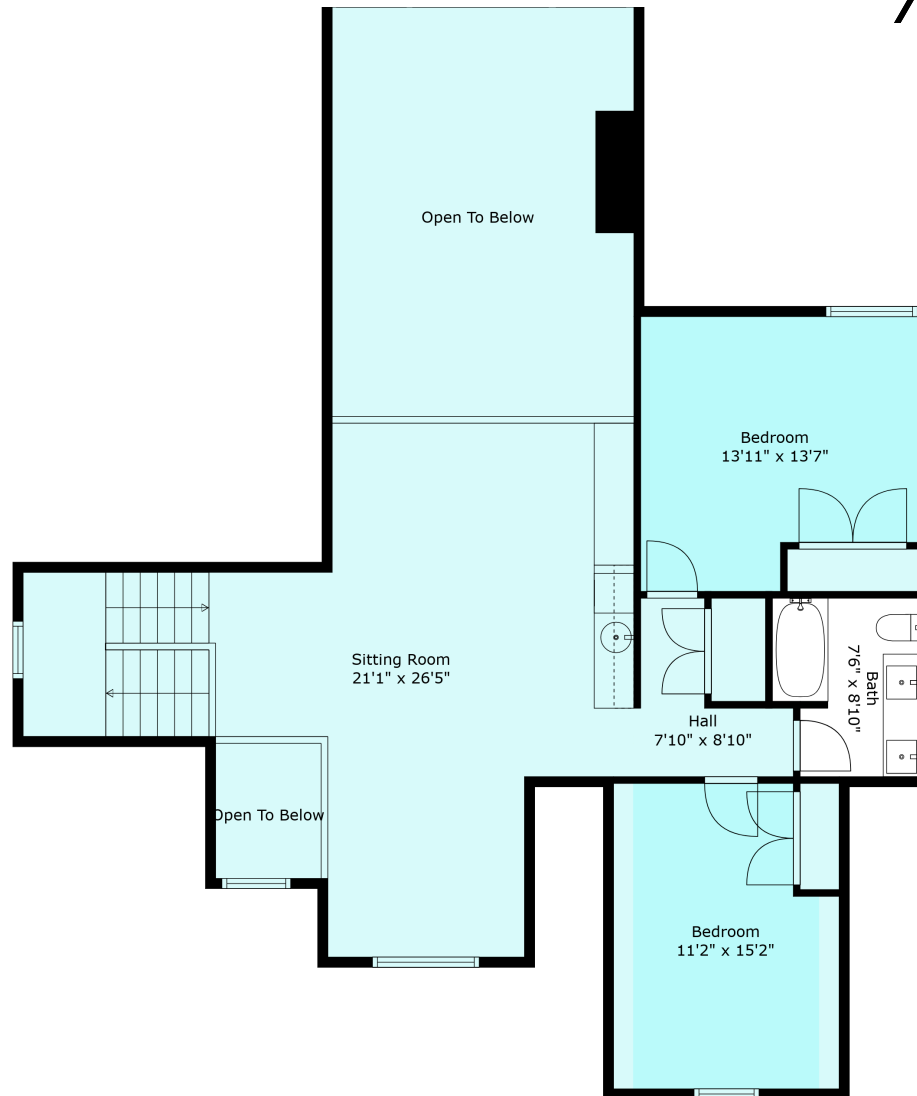

7758 Patterson Rd

Sabrina Vandenberg PREC
sabrina@chilliwackproperties.net

Floor 2

Floor 3

Floor 1

Estimated Areas:

Below Main: 1198 sq. ft

Main Floor: 1506 sq. ft

Above Main: 1349 sq. ft

Total: 4053 Sq. Ft

7758 Patterson Rd

Sabrina Vandenberg PREC
sabrina@chilliwackproperties.net

Estimated Areas:

Below Main: 1198 sq. ft

Main Floor: 1506 sq. ft

Above Main: 1349 sq. ft

Total: 4053 Sq. Ft

7758 Patterson Rd

Sabrina Vandenberg PREC
sabrina@chilliwackproperties.net

Estimated Areas:

Below Main: 1198 sq. ft

Main Floor: 1506 sq. ft

Above Main: 1349 sq. ft

Total: 4053 Sq. Ft

7758 Patterson Rd

Sabrina Vandenberg PREC
sabrina@chilliwackproperties.net

Estimated Areas:

Below Main: 1198 sq. ft
Main Floor: 1506 sq. ft
Above Main: 1349 sq. ft
Total: 4053 Sq. Ft