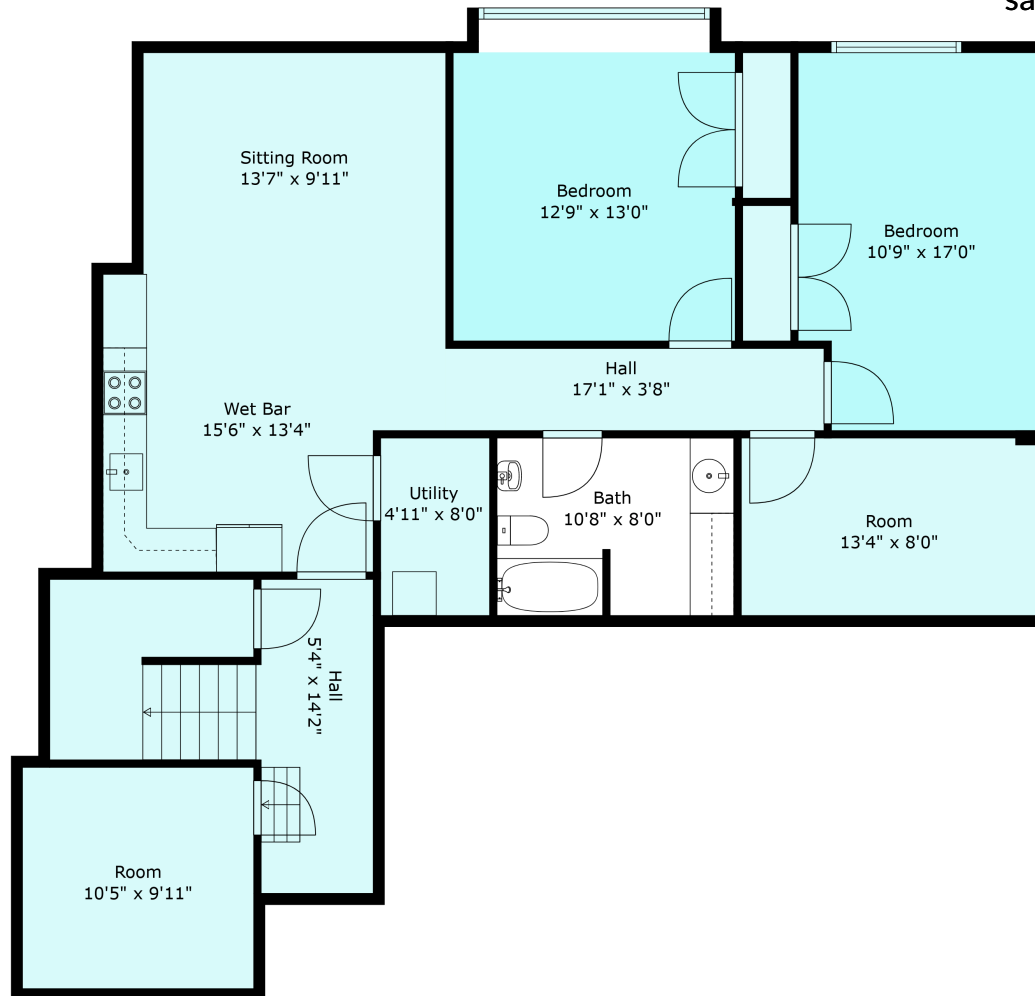

7758 Patterson Rd

Sabrina Vandenberg PREC
sabrina@chilliwackproperties.net

Floor 2

Floor 3

Floor 1

Estimated Areas:

Below Main: 1198 sq. ft

Main Floor: 1506 sq. ft

Above Main: 1349 sq. ft

Total: 4053 Sq. Ft

7758 Patterson Rd

Sabrina Vandenberg PREC
sabrina@chilliwackproperties.net

Estimated Areas:

Below Main: 1198 sq. ft

Main Floor: 1506 sq. ft

Above Main: 1349 sq. ft

Total: 4053 Sq. Ft

7758 Patterson Rd

Sabrina Vandenberg PREC
sabrina@chilliwackproperties.net

Estimated Areas:

Below Main: 1198 sq. ft

Main Floor: 1506 sq. ft

Above Main: 1349 sq. ft

Total: 4053 Sq. Ft

7758 Patterson Rd

Sabrina Vandenberg PREC
sabrina@chilliwackproperties.net

Estimated Areas:

Below Main: 1198 sq. ft
Main Floor: 1506 sq. ft
Above Main: 1349 sq. ft
Total: 4053 Sq. Ft