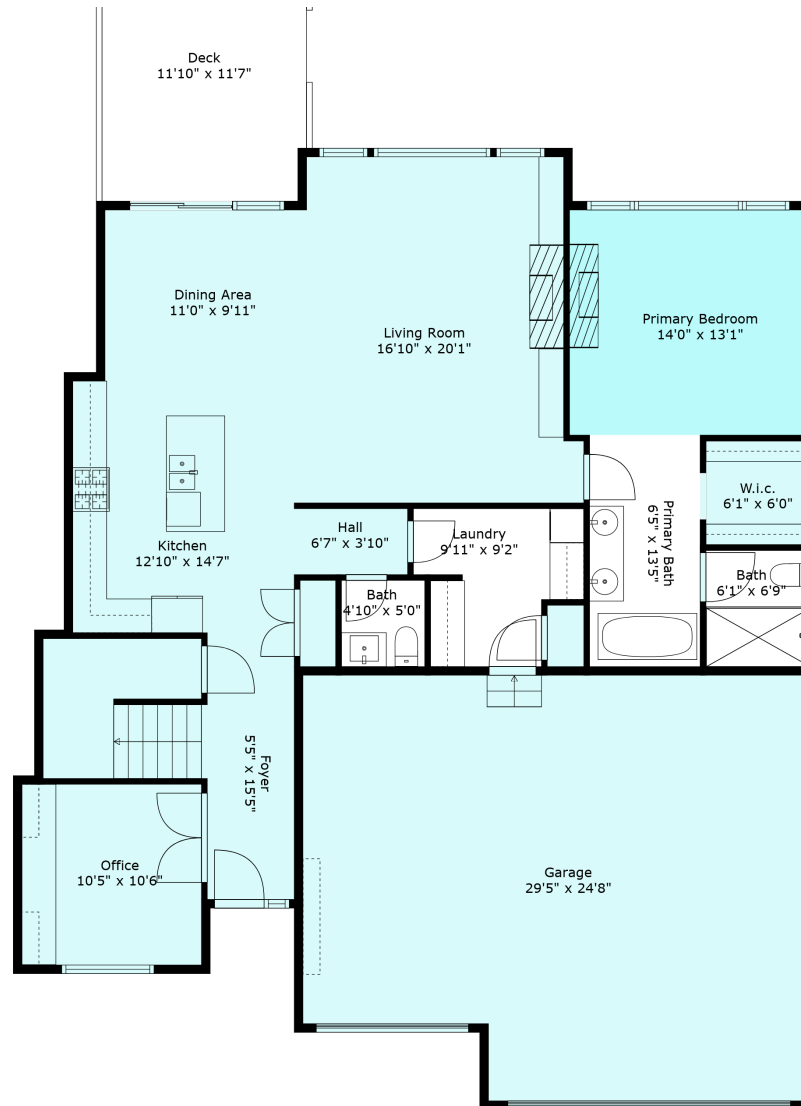

7758 Patterson Rd

Sabrina Vandenberg PREC
sabrina@chilliwackproperties.net

Floor 2

Floor 3

Floor 1

Estimated Areas:

Below Main: 1198 sq. ft

Main Floor: 1506 sq. ft

Above Main: 1349 sq. ft

Total: 4053 Sq. Ft

7758 Patterson Rd

Sabrina Vandenberg PREC
sabrina@chilliwackproperties.net

Estimated Areas:

Below Main: 1198 sq. ft

Main Floor: 1506 sq. ft

Above Main: 1349 sq. ft

Total: 4053 Sq. Ft

7758 Patterson Rd

Sabrina Vandenberg PREC
sabrina@chilliwackproperties.net

Estimated Areas:

Below Main: 1198 sq. ft

Main Floor: 1506 sq. ft

Above Main: 1349 sq. ft

Total: 4053 Sq. Ft

7758 Patterson Rd

Sabrina Vandenberg PREC
sabrina@chilliwackproperties.net

Estimated Areas:

Below Main: 1198 sq. ft
Main Floor: 1506 sq. ft
Above Main: 1349 sq. ft
Total: 4053 Sq. Ft