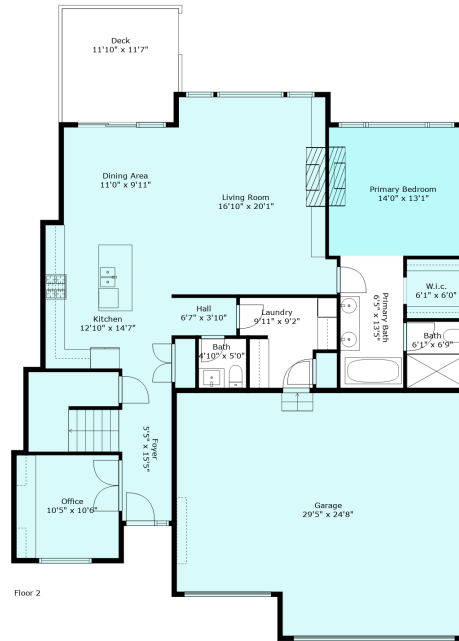

7758 Patterson Rd

Sabrina Vandenberg PREC
sabrina@chilliwackproperties.net

Floor 2

Floor 3

Floor 1

Estimated Areas:

Below Main: 1198 sq. ft

Main Floor: 1506 sq. ft

Above Main: 1349 sq. ft

Total: 4053 Sq. Ft

7758 Patterson Rd

Sabrina Vandenberg PREC
sabrina@chilliwackproperties.net

Estimated Areas:

Below Main: 1198 sq. ft

Main Floor: 1506 sq. ft

Above Main: 1349 sq. ft

Total: 4053 Sq. Ft

7758 Patterson Rd

Sabrina Vandenberg PREC
sabrina@chilliwackproperties.net

Estimated Areas:

Below Main: 1198 sq. ft

Main Floor: 1506 sq. ft

Above Main: 1349 sq. ft

Total: 4053 Sq. Ft

7758 Patterson Rd

Sabrina Vandenberg PREC
sabrina@chilliwackproperties.net

Estimated Areas:

Below Main: 1198 sq. ft
Main Floor: 1506 sq. ft
Above Main: 1349 sq. ft
Total: 4053 Sq. Ft