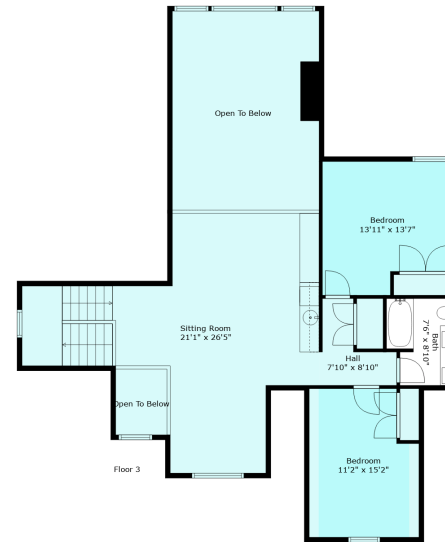

7758 Patterson Rd

Sabrina Vandenberg PREC
sabrina@chilliwackproperties.net

Floor 2

Floor 3

Floor 1

Estimated Areas:

Below Main: 1198 sq. ft

Main Floor: 1506 sq. ft

Above Main: 1349 sq. ft

Total: 4053 Sq. Ft

7758 Patterson Rd

Sabrina Vandenberg PREC
sabrina@chilliwackproperties.net

Estimated Areas:

Below Main: 1198 sq. ft

Main Floor: 1506 sq. ft

Above Main: 1349 sq. ft

Total: 4053 Sq. Ft

7758 Patterson Rd

Sabrina Vandenberg PREC
sabrina@chilliwackproperties.net

Estimated Areas:

Below Main: 1198 sq. ft

Main Floor: 1506 sq. ft

Above Main: 1349 sq. ft

Total: 4053 Sq. Ft