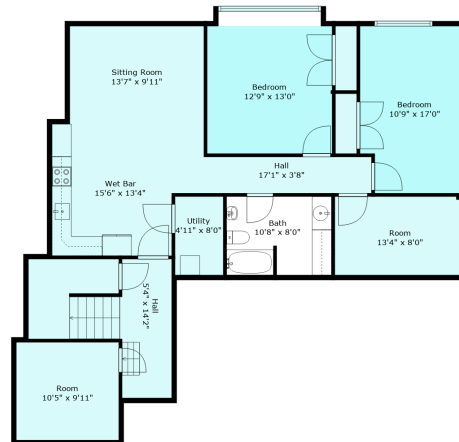

7758 Patterson Rd

Sabrina Vandenberg PREC
sabrina@chilliwackproperties.net

Floor 2

Floor 3

Floor 1

Estimated Areas:

Below Main: 1198 sq. ft

Main Floor: 1506 sq. ft

Above Main: 1349 sq. ft

Total: 4053 Sq. Ft

7758 Patterson Rd

Sabrina Vandenberg PREC
sabrina@chilliwackproperties.net

Estimated Areas:

Below Main: 1198 sq. ft

Main Floor: 1506 sq. ft

Above Main: 1349 sq. ft

Total: 4053 Sq. Ft

7758 Patterson Rd

Sabrina Vandenberg PREC
sabrina@chilliwackproperties.net

Estimated Areas:

Below Main: 1198 sq. ft

Main Floor: 1506 sq. ft

Above Main: 1349 sq. ft

Total: 4053 Sq. Ft