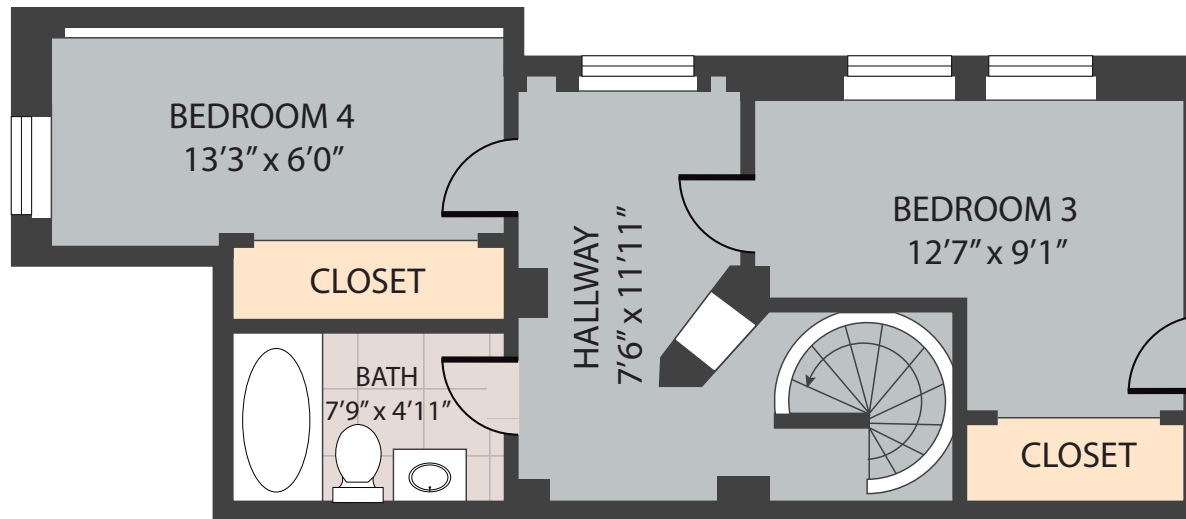

SECOND FLOOR

FIRST FLOOR

452 Park Drive, Boston 02215
 TOTAL APPROX. FLOOR AREA 1,291 SQ.FT

Whilst every attempt has been made to ensure the accuracy of the floor plan contained here, measurements of doors, windows, rooms and any other items are approximate and no responsibility is taken for any error, omission, or misstatement. This plan is for illustrative purposes only and should be used as such by any prospective purchaser.