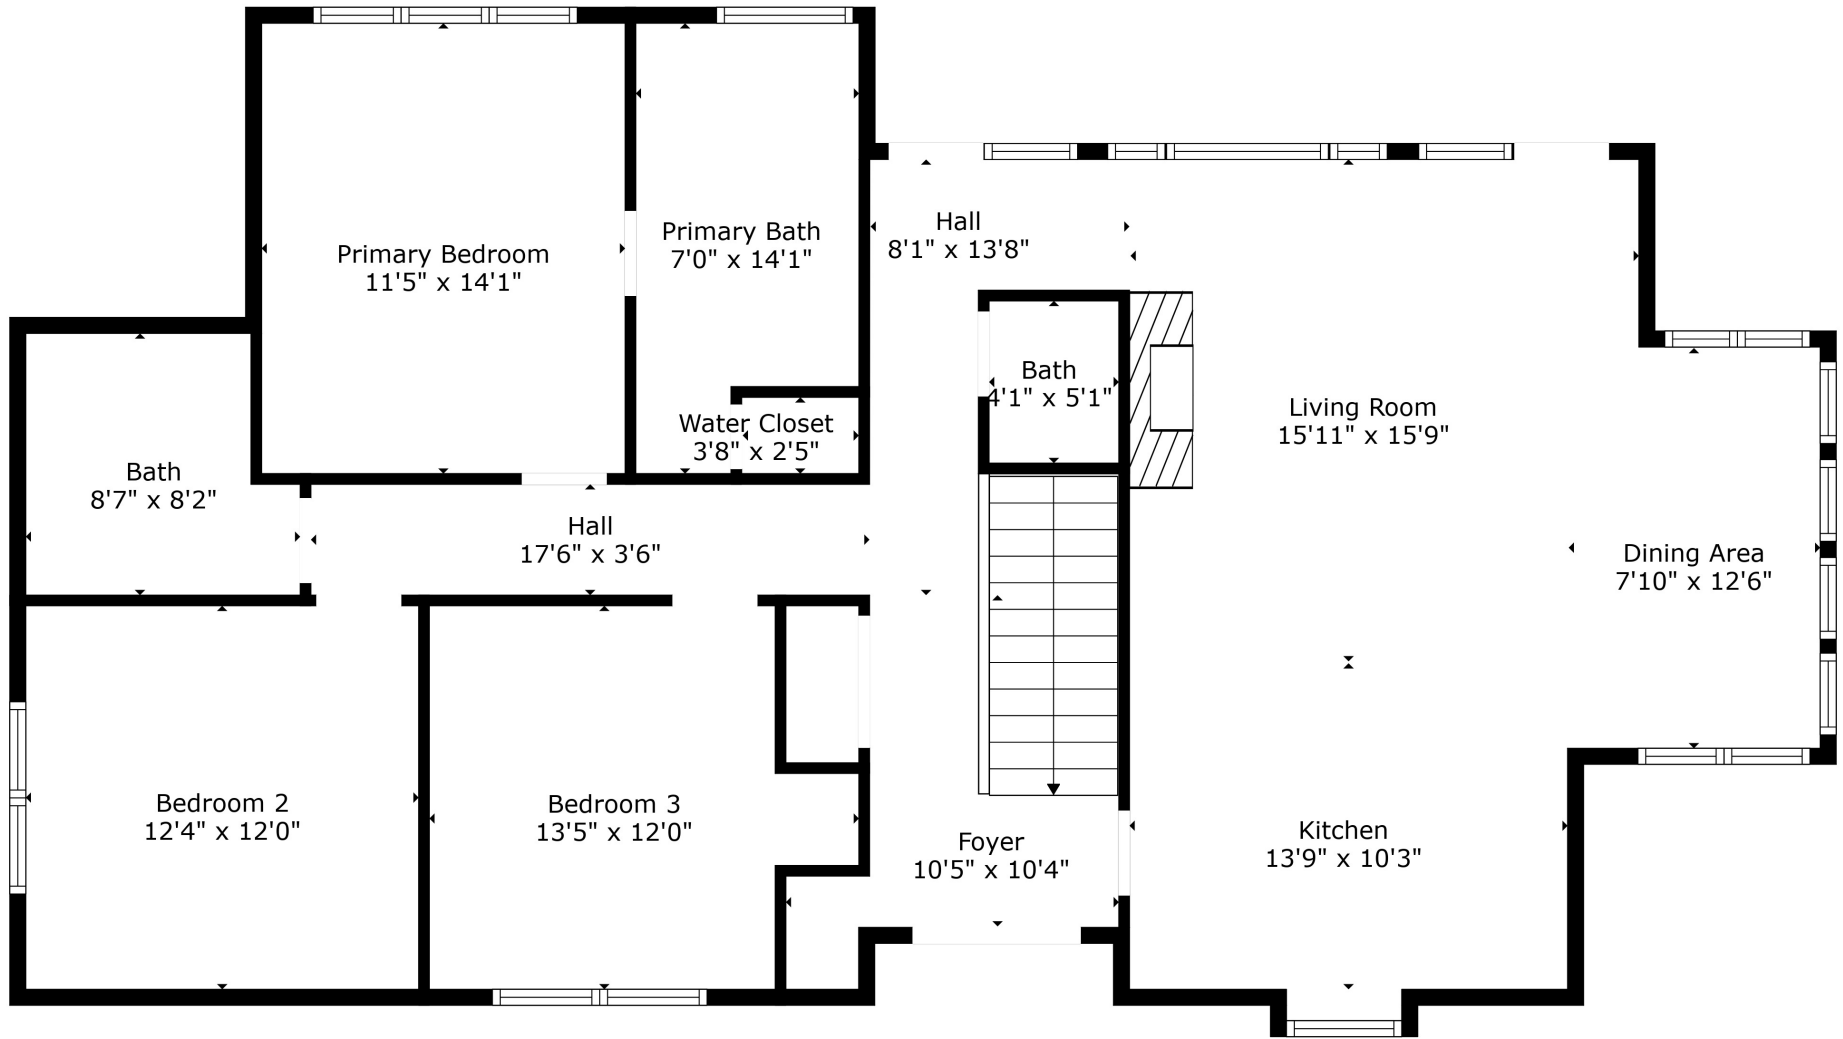

Floor 2

Floor 1

Estimated areas

GLA FLOOR 1: 1272 sq. ft, excluded 187 sq. ft
 GLA FLOOR 2: 1479 sq. ft, excluded 5 sq. ft
 Total GLA 2751 sq. ft, total scanned area 2943 sq. ft

Estimated areas

GLA FLOOR 1: 1272 sq. ft, excluded 187 sq. ft
 GLA FLOOR 2: 1479 sq. ft, excluded 5 sq. ft
 Total GLA 2751 sq. ft, total scanned area 2943 sq. ft

Estimated areas

GLA FLOOR 1: 1272 sq. ft, excluded 187 sq. ft
GLA FLOOR 2: 1479 sq. ft, excluded 5 sq. ft
Total GLA 2751 sq. ft, total scanned area 2943 sq. ft