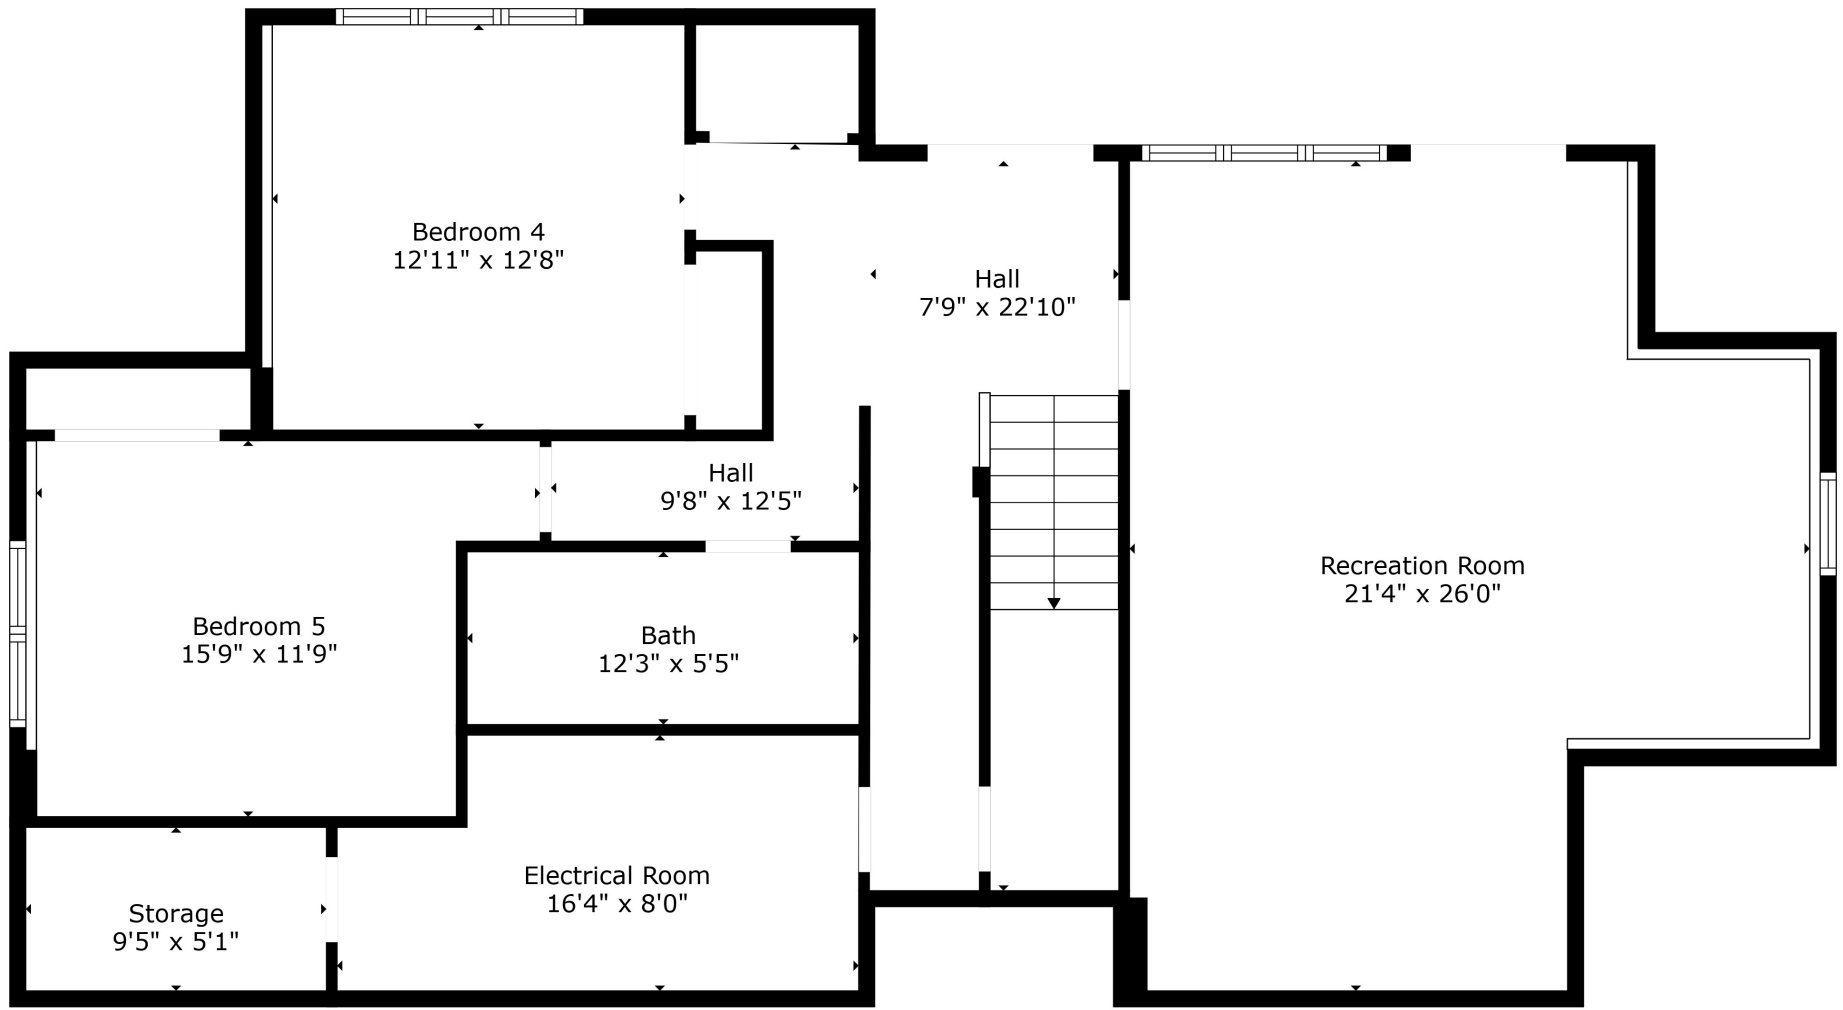

Floor 2

Floor 1

Estimated areas

GLA FLOOR 1: 1272 sq. ft, excluded 187 sq. ft
 GLA FLOOR 2: 1479 sq. ft, excluded 5 sq. ft
 Total GLA 2751 sq. ft, total scanned area 2943 sq. ft

Estimated areas

GLA FLOOR 1: 1272 sq. ft, excluded 187 sq. ft
 GLA FLOOR 2: 1479 sq. ft, excluded 5 sq. ft
 Total GLA 2751 sq. ft, total scanned area 2943 sq. ft

Estimated areas

GLA FLOOR 1: 1272 sq. ft, excluded 187 sq. ft
GLA FLOOR 2: 1479 sq. ft, excluded 5 sq. ft
Total GLA 2751 sq. ft, total scanned area 2943 sq. ft