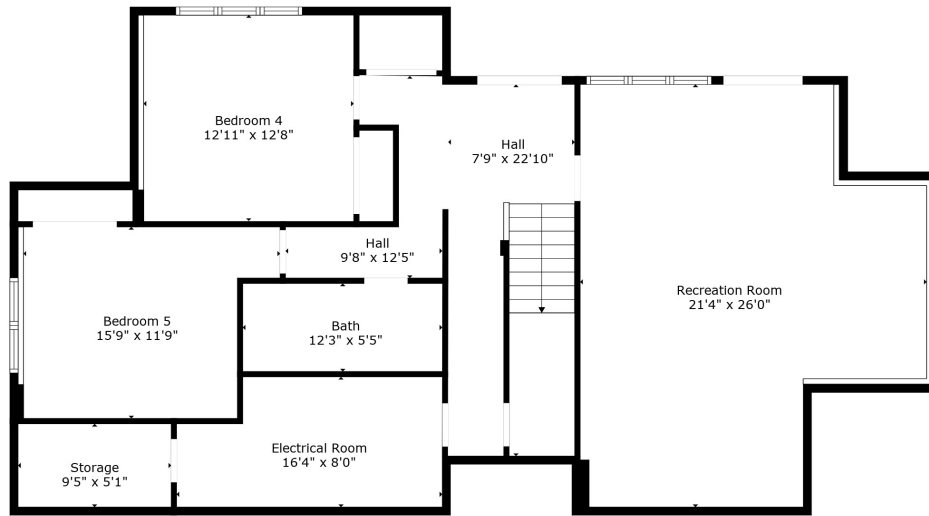

Floor 2

Floor 1

Estimated areas

GLA FLOOR 1: 1272 sq. ft, excluded 187 sq. ft
 GLA FLOOR 2: 1479 sq. ft, excluded 5 sq. ft
 Total GLA 2751 sq. ft, total scanned area 2943 sq. ft

Estimated areas

GLA FLOOR 1: 1272 sq. ft, excluded 187 sq. ft
 GLA FLOOR 2: 1479 sq. ft, excluded 5 sq. ft
 Total GLA 2751 sq. ft, total scanned area 2943 sq. ft

Estimated areas

GLA FLOOR 1: 1272 sq. ft, excluded 187 sq. ft
GLA FLOOR 2: 1479 sq. ft, excluded 5 sq. ft
Total GLA 2751 sq. ft, total scanned area 2943 sq. ft