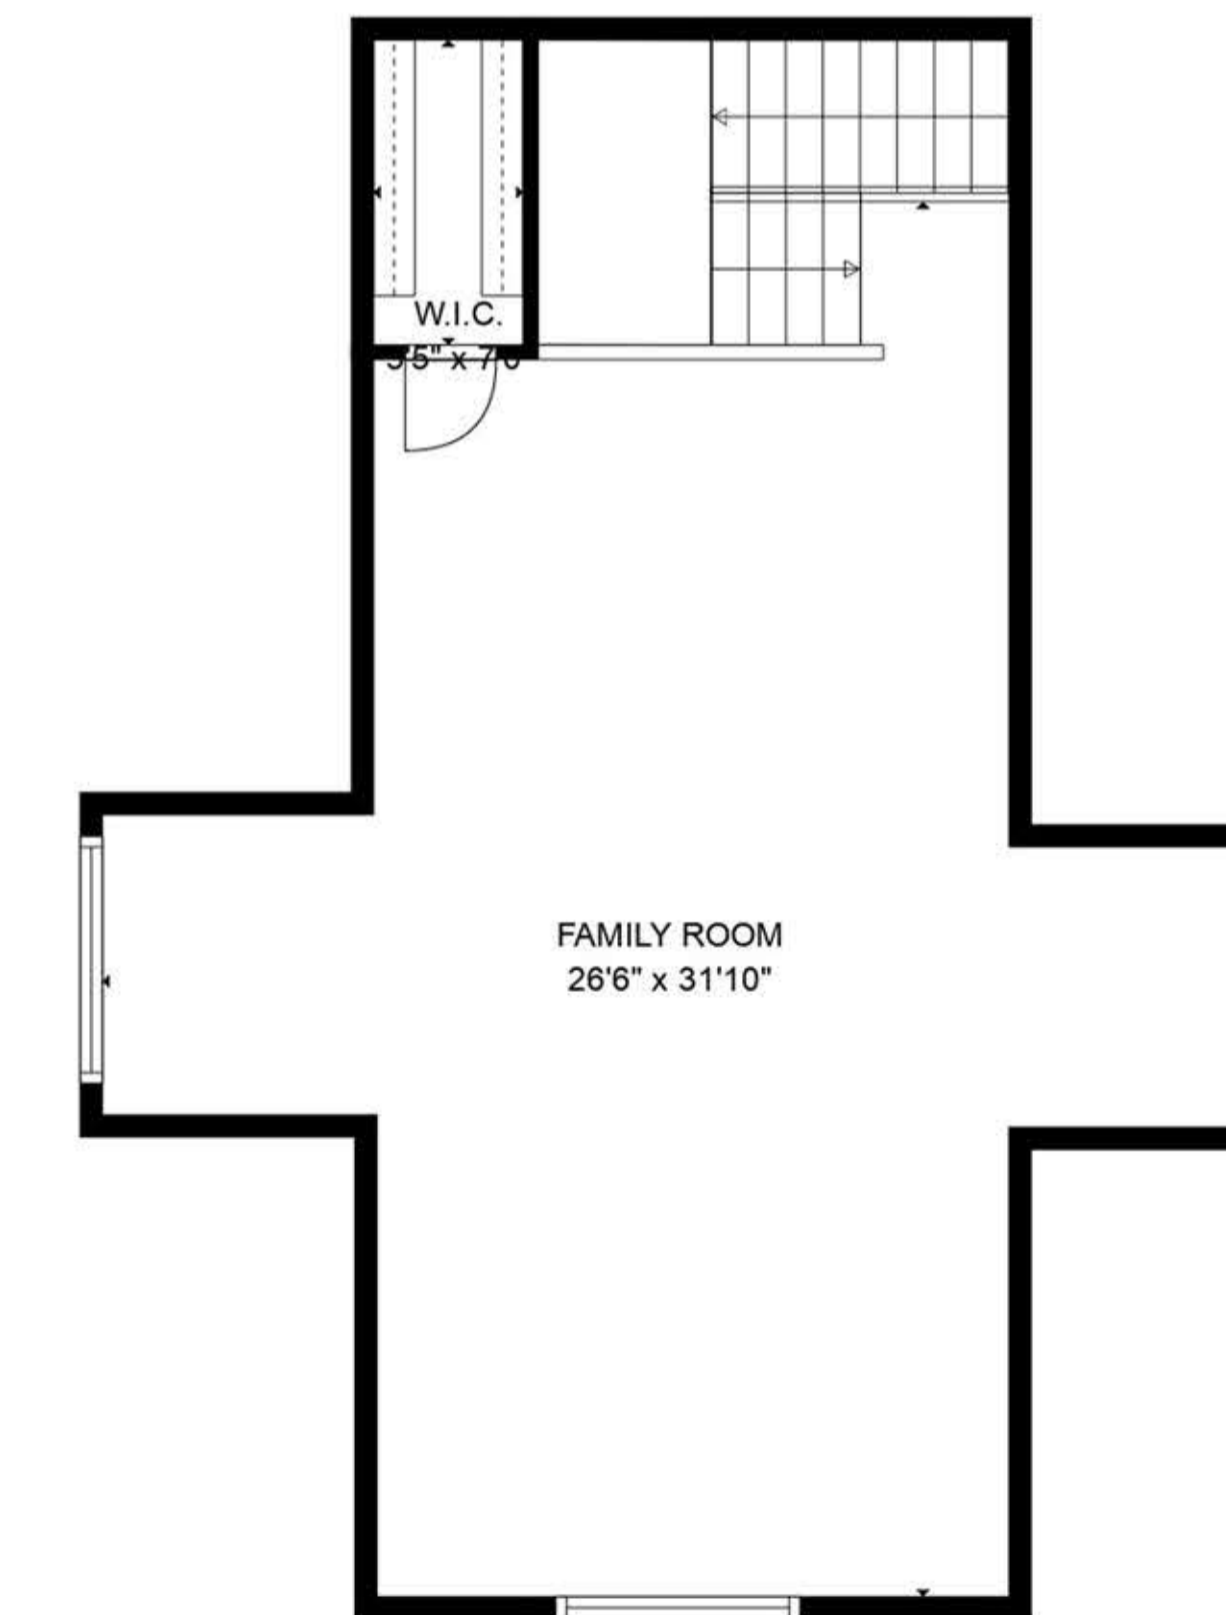

# 3052 Catherine Ct

Missoula, MT 59804

FLOOR 1

FLOOR 2

4

3

3321

BEDROOMS BATHROOMS TOTAL SQ.FT.

Measurements are approximate and may not be to scale.

The floor plan illustration is not suitable for construction/architectural purposes.

This communication is not intended to cause or induce breach of an existing agency agreement.