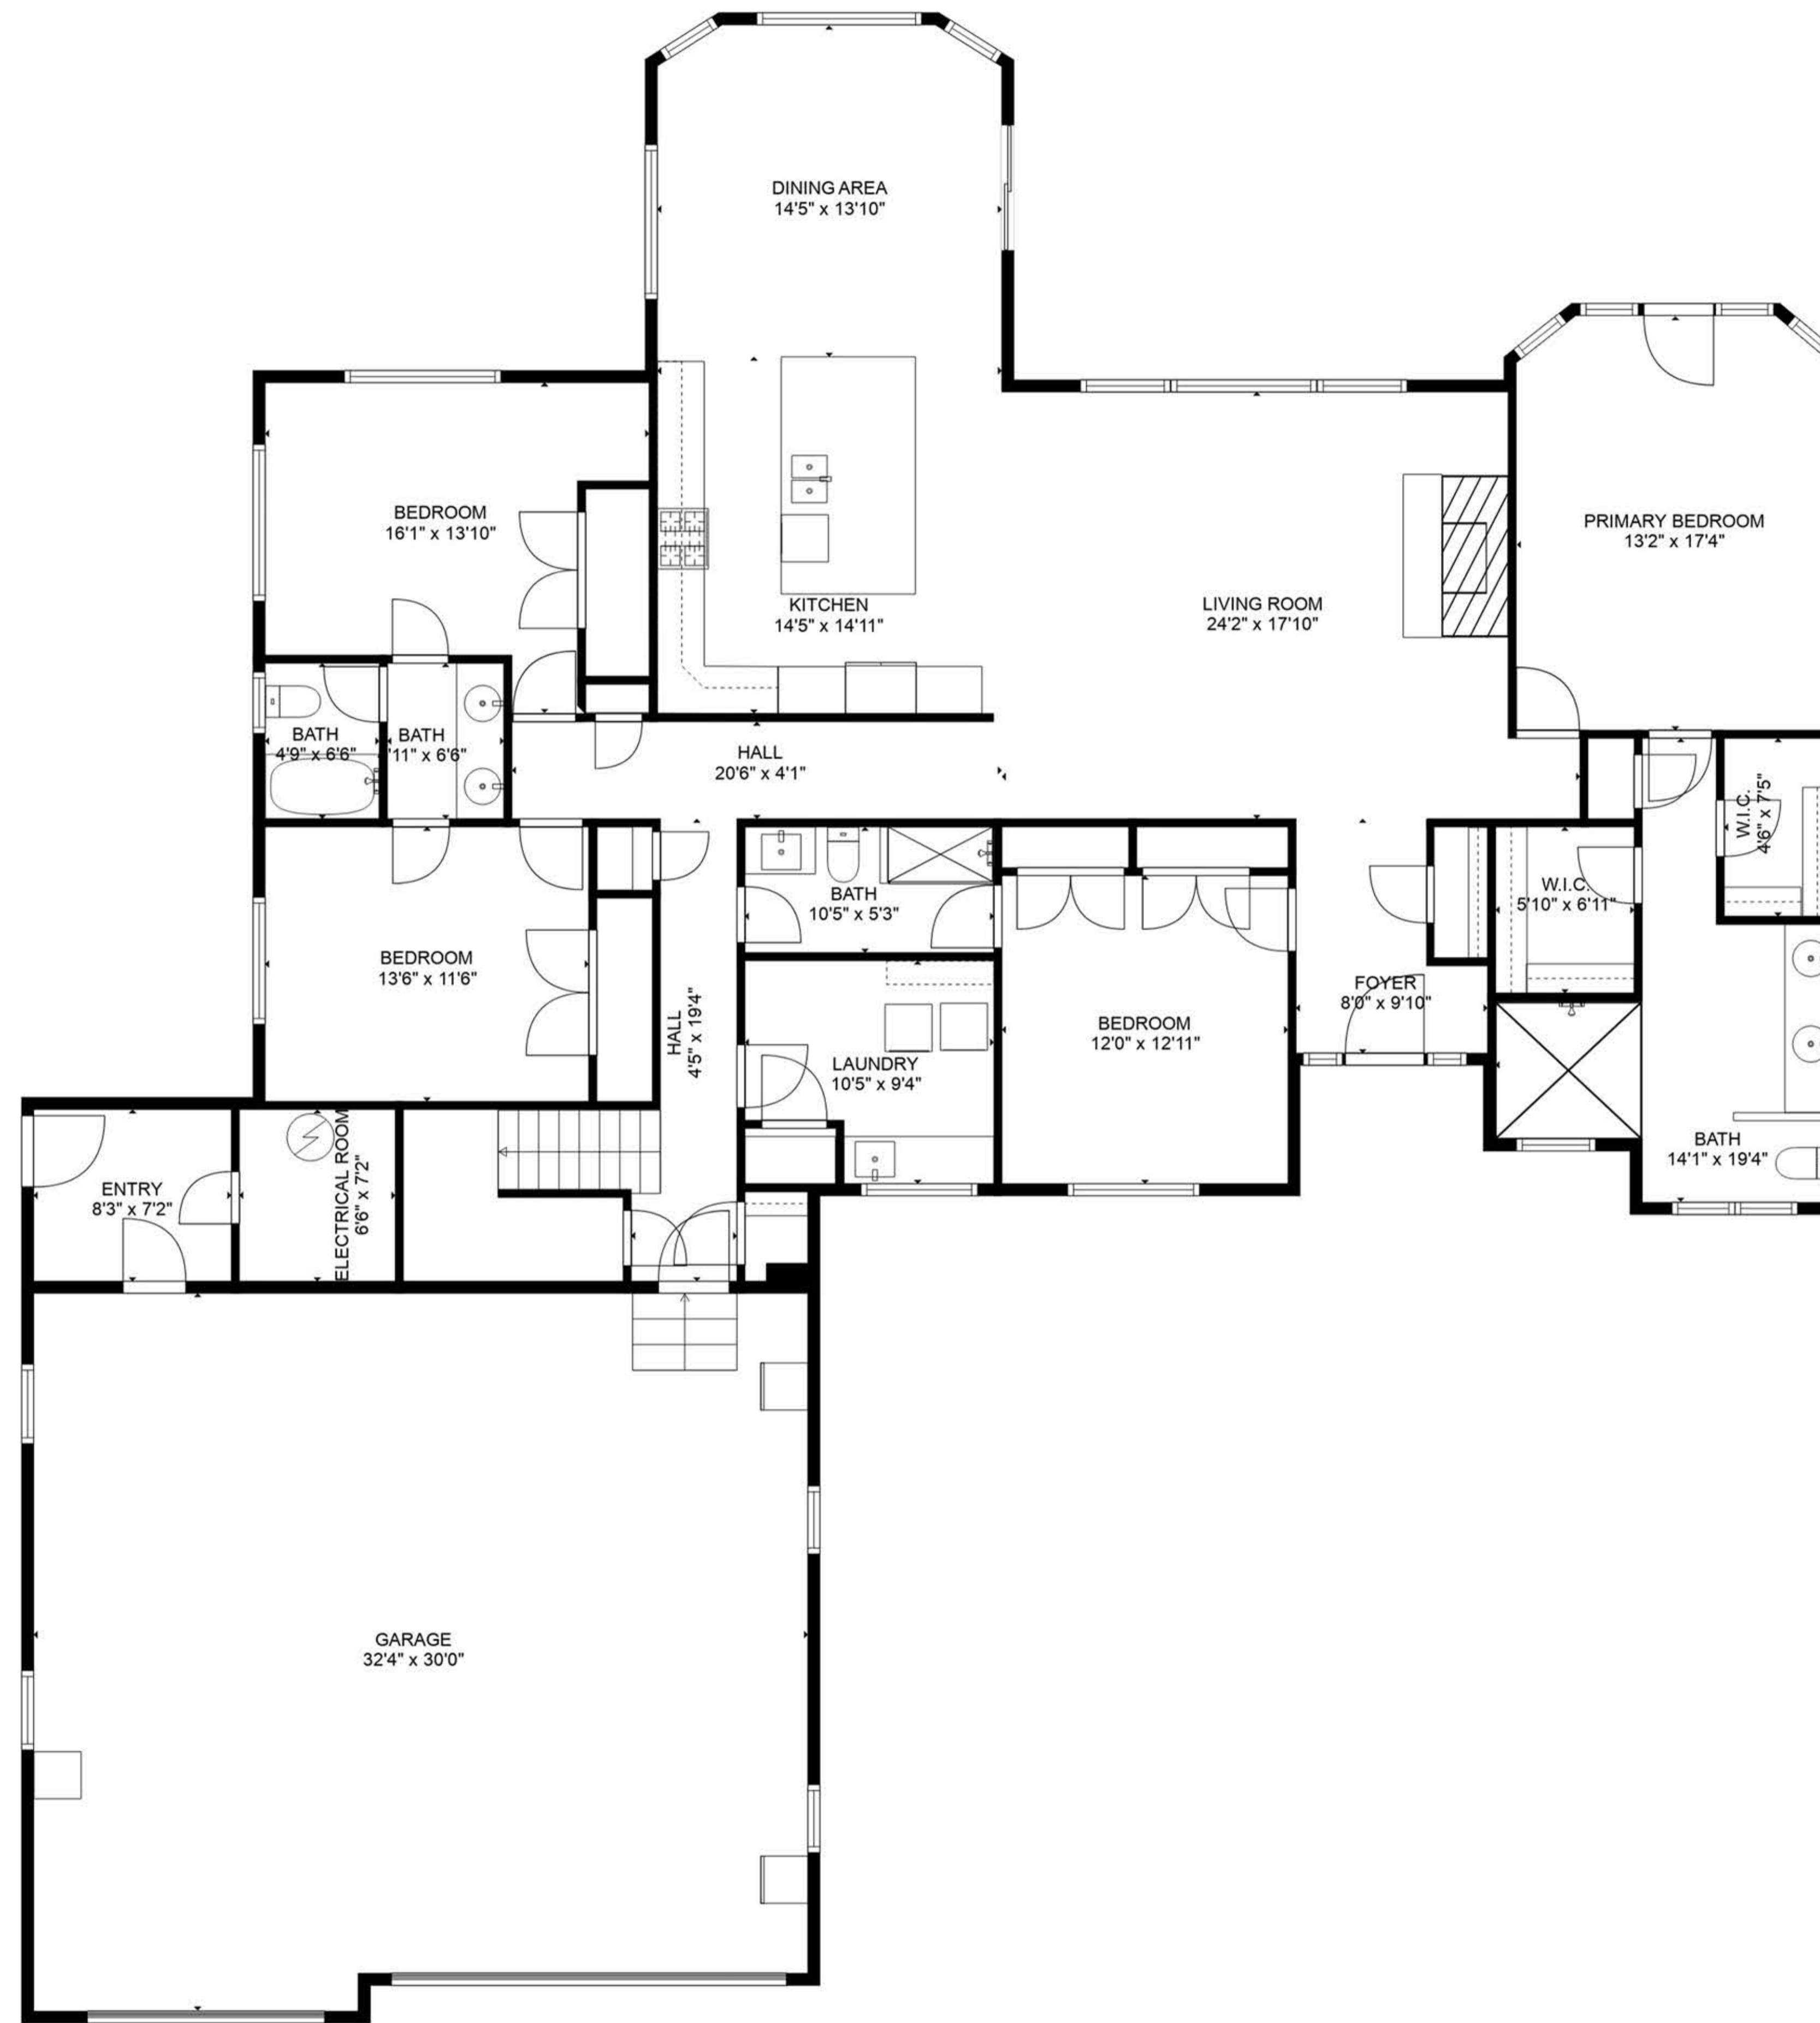

# 3052 Catherine Ct

Missoula, MT 59804

FLOOR 1

FLOOR 2

4

3

3321

BEDROOMS BATHROOMS TOTAL SQ.FT.

Measurements are approximate and may not be to scale.

The floor plan illustration is not suitable for construction/architectural purposes.

This communication is not intended to cause or induce breach of an existing agency agreement.