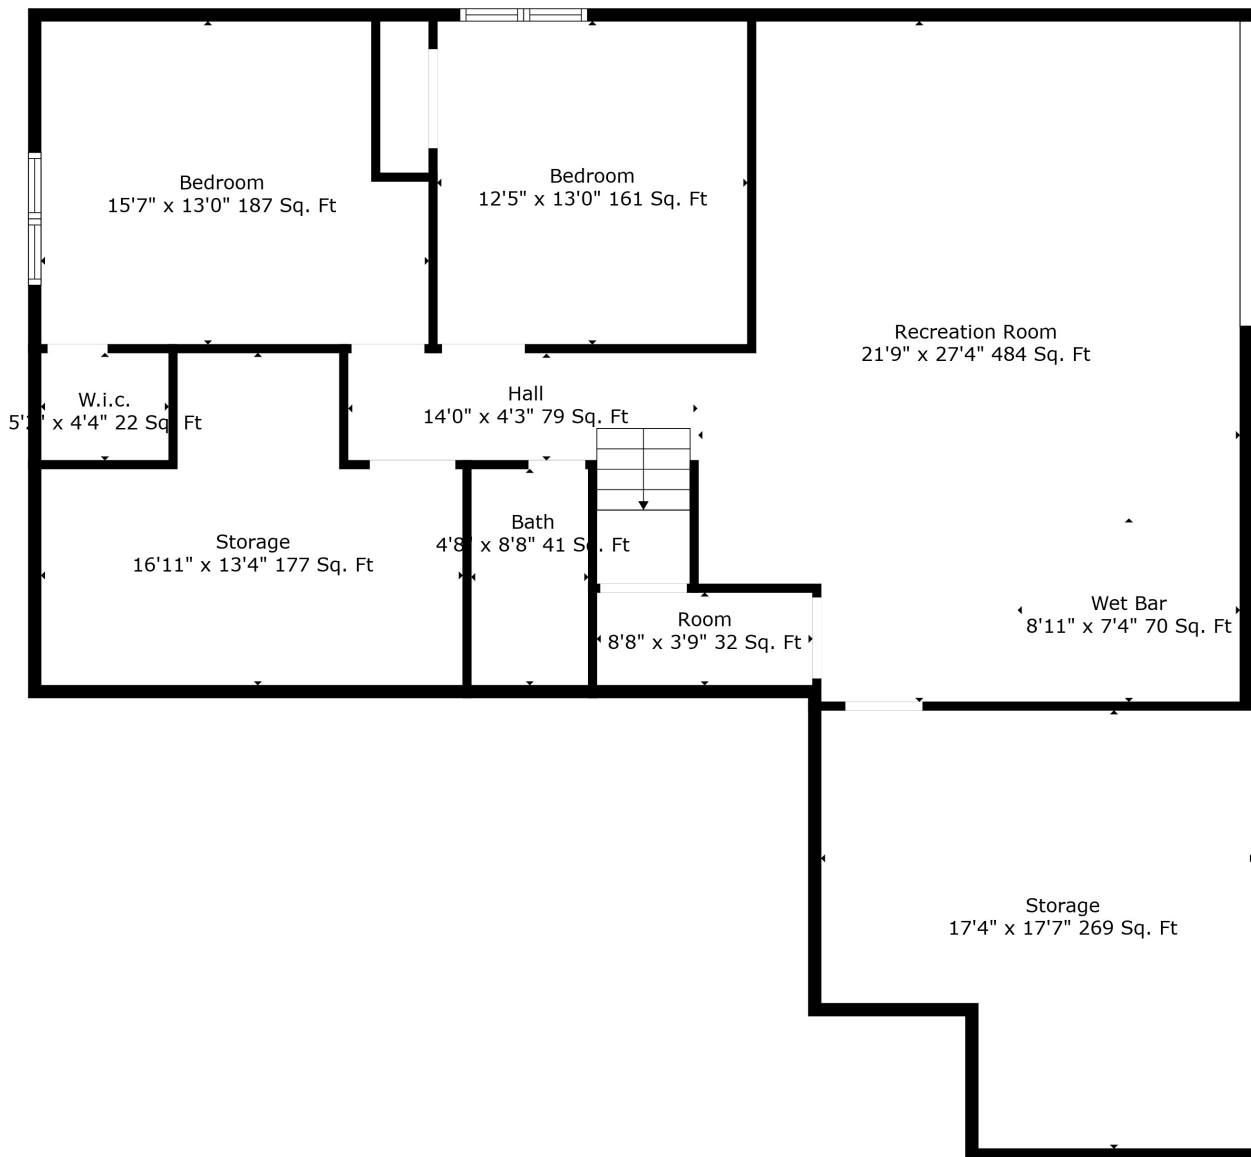

Total scanned area: 4064 sq. ft

Total scanned area: 4064 sq. ft

Measurements Are Calculated By Cubicasa Technology. Deemed Highly Reliable But Not Guaranteed.

Total scanned area: 4064 sq. ft

Measurements Are Calculated By Cubicasa Technology. Deemed Highly Reliable But Not Guaranteed.