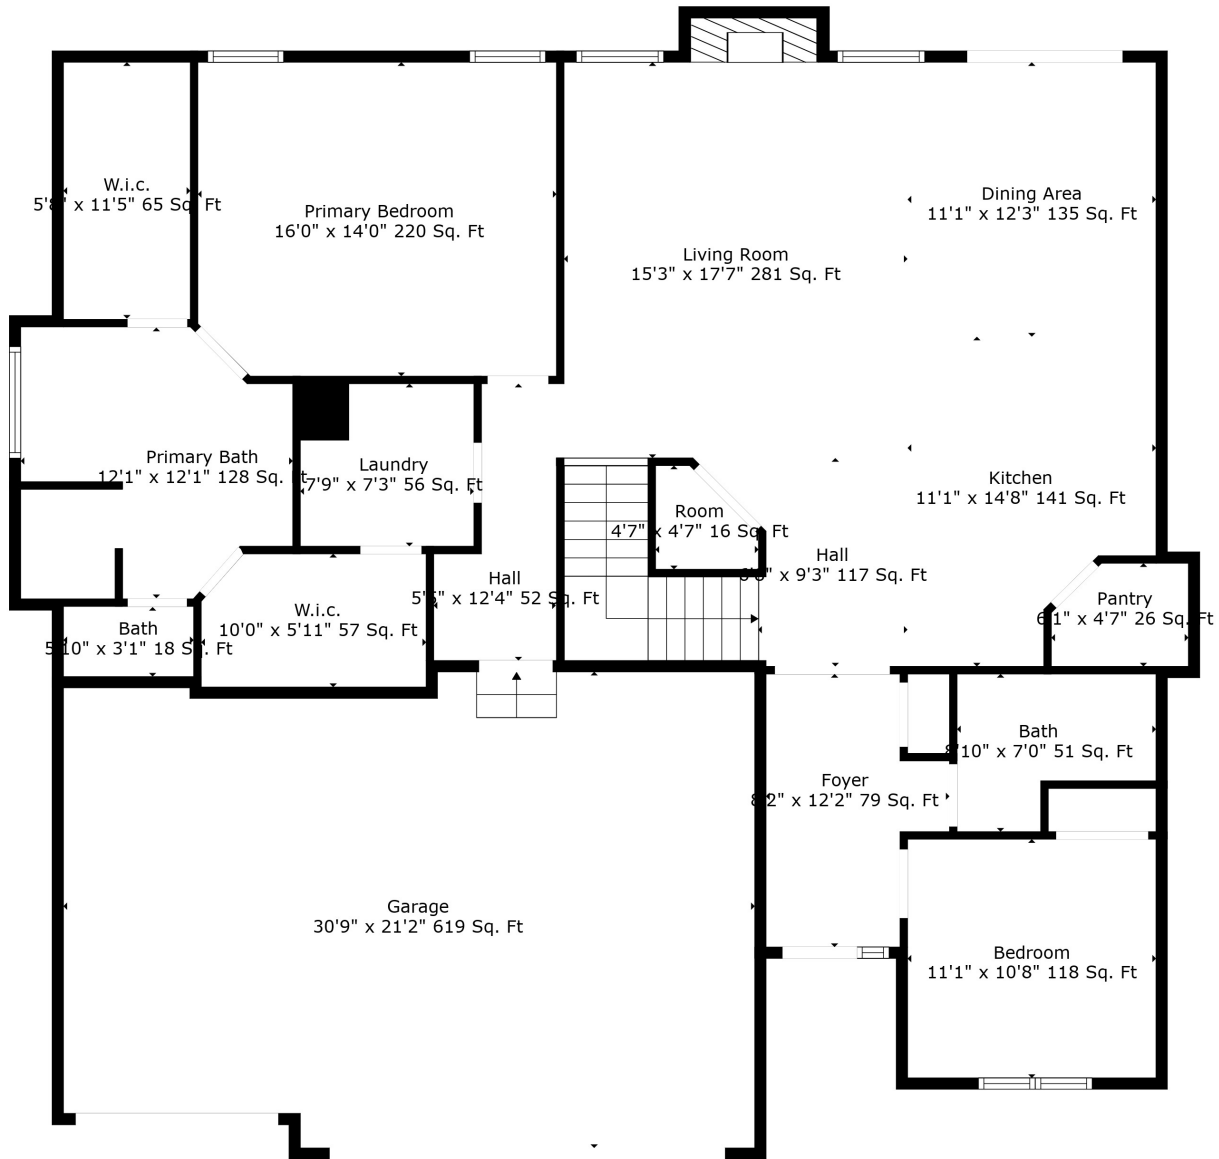

Total scanned area: 4064 sq. ft

Total scanned area: 4064 sq. ft

Measurements Are Calculated By Cubicasa Technology. Deemed Highly Reliable But Not Guaranteed.

Total scanned area: 4064 sq. ft

Measurements Are Calculated By Cubicasa Technology. Deemed Highly Reliable But Not Guaranteed.