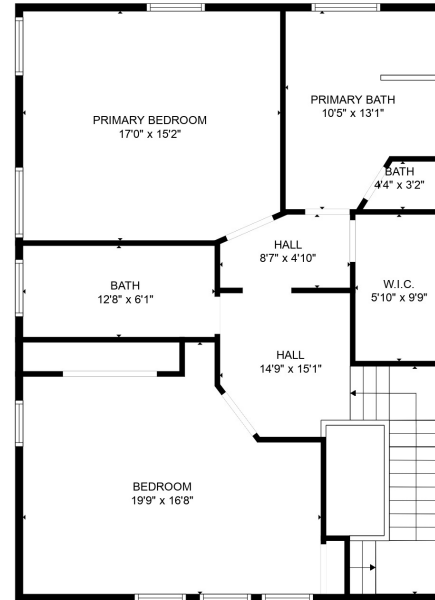

FLOOR 1

FLOOR 2

Total scanned area: 3566 sq. ft

SIZES AND DIMENSIONS ARE APPROXIMATE. ACTUAL MAY VARY.

Total scanned area: 3566 sq. ft

SIZES AND DIMENSIONS ARE APPROXIMATE. ACTUAL MAY VARY.

Total scanned area: 3566 sq. ft

SIZES AND DIMENSIONS ARE APPROXIMATE. ACTUAL MAY VARY.