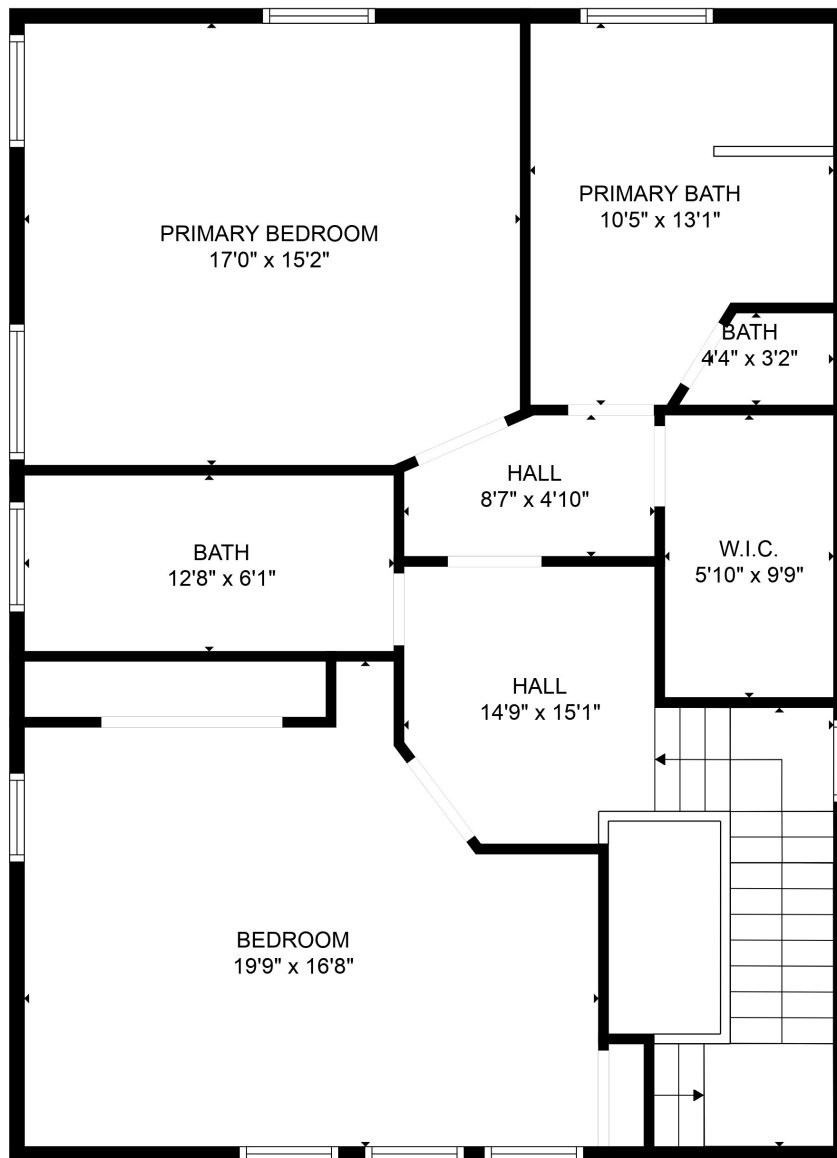

FLOOR 1

FLOOR 2

Total scanned area: 3566 sq. ft

SIZES AND DIMENSIONS ARE APPROXIMATE. ACTUAL MAY VARY.

Total scanned area: 3566 sq. ft

SIZES AND DIMENSIONS ARE APPROXIMATE. ACTUAL MAY VARY.

Total scanned area: 3566 sq. ft

SIZES AND DIMENSIONS ARE APPROXIMATE. ACTUAL MAY VARY.