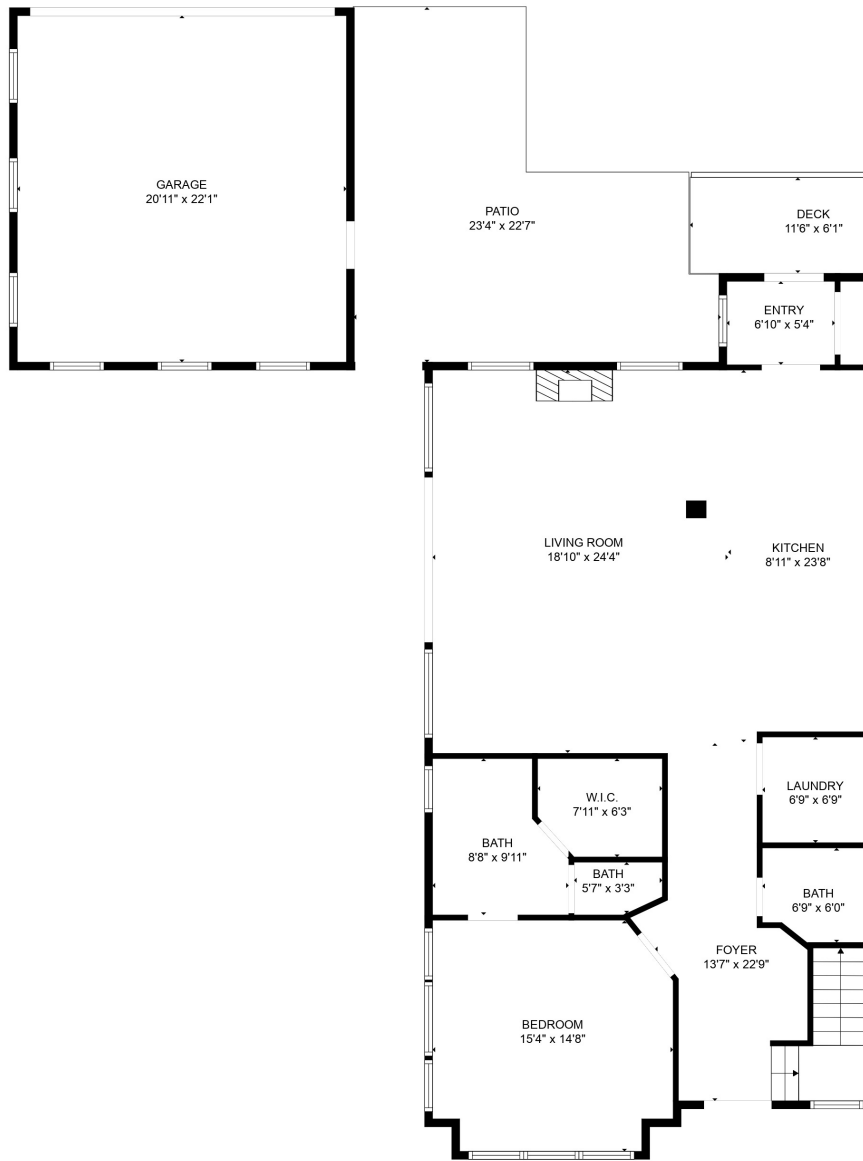

FLOOR 1

FLOOR 2

Total scanned area: 3566 sq. ft

SIZES AND DIMENSIONS ARE APPROXIMATE. ACTUAL MAY VARY.

Total scanned area: 3566 sq. ft

SIZES AND DIMENSIONS ARE APPROXIMATE. ACTUAL MAY VARY.

Total scanned area: 3566 sq. ft

SIZES AND DIMENSIONS ARE APPROXIMATE. ACTUAL MAY VARY.