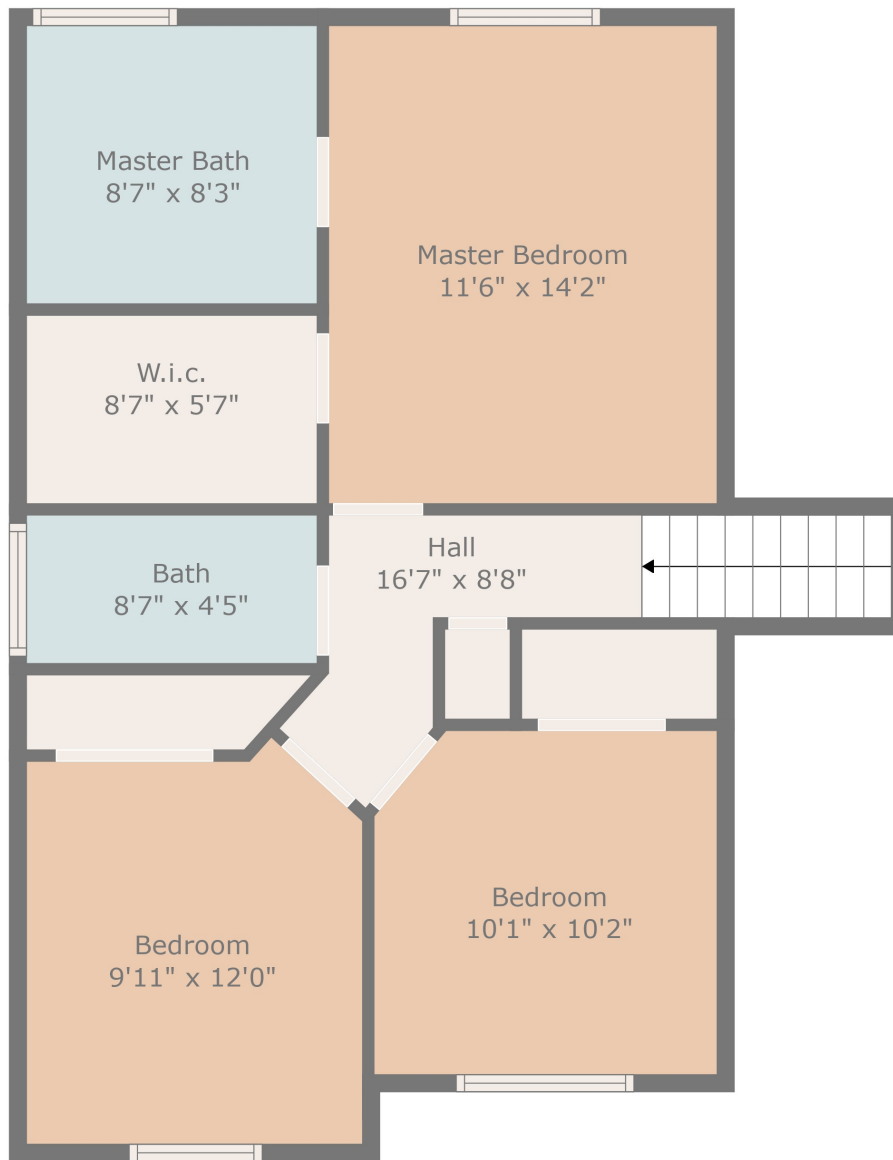

Floor 1

Floor 2

Floor 3

Floor 4

**TOTAL: 1828 sq. ft**  
 Below Ground: 208 sq. ft, FLOOR 2: 437 sq. ft, FLOOR 3: 515 sq. ft, FLOOR 4: 668 sq. ft  
 EXCLUDED AREAS: BASEMENT: 344 sq. ft, GARAGE: 427 sq. ft

Measurements Are Calculated By Cubicasa Technology. Deemed Highly Reliable But Not Guaranteed.

**TOTAL: 1828 sq. ft**

Below Ground: 208 sq. ft, FLOOR 2: 437 sq. ft, FLOOR 3: 515 sq. ft, FLOOR 4: 668 sq. ft  
 EXCLUDED AREAS: BASEMENT: 344 sq. ft, GARAGE: 427 sq. ft