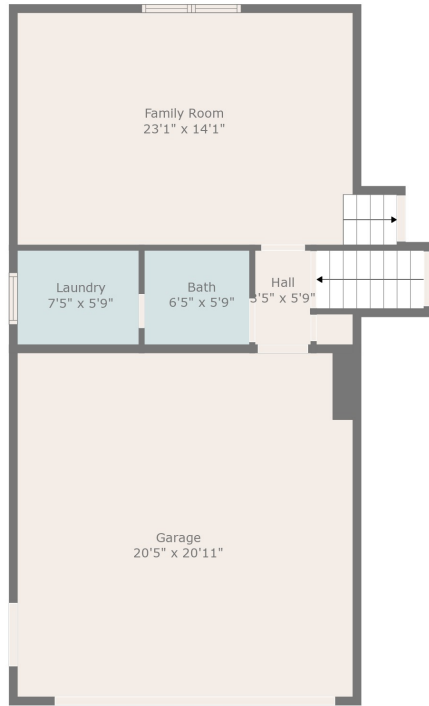

Floor 1

Floor 2

Floor 3

Floor 4

**TOTAL: 1828 sq. ft**  
 Below Ground: 208 sq. ft, FLOOR 2: 437 sq. ft, FLOOR 3: 515 sq. ft, FLOOR 4: 668 sq. ft  
 EXCLUDED AREAS: BASEMENT: 344 sq. ft, GARAGE: 427 sq. ft

Measurements Are Calculated By Cubicasa Technology. Deemed Highly Reliable But Not Guaranteed.

**TOTAL: 1828 sq. ft**

Below Ground: 208 sq. ft, FLOOR 2: 437 sq. ft, FLOOR 3: 515 sq. ft, FLOOR 4: 668 sq. ft  
 EXCLUDED AREAS: BASEMENT: 344 sq. ft, GARAGE: 427 sq. ft