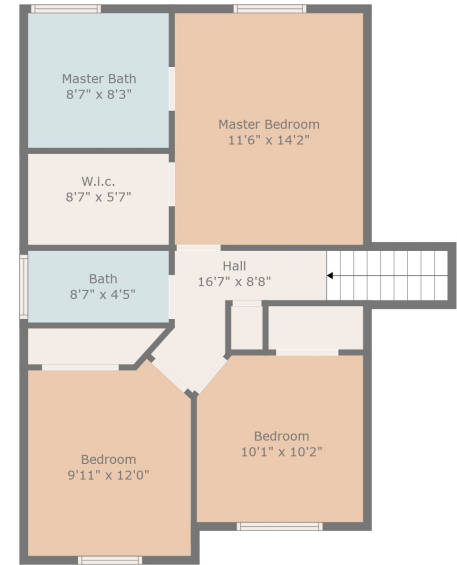

Floor 1

Floor 2

Floor 3

Floor 4

**TOTAL: 1828 sq. ft**  
 Below Ground: 208 sq. ft, FLOOR 2: 437 sq. ft, FLOOR 3: 515 sq. ft, FLOOR 4: 668 sq. ft  
 EXCLUDED AREAS: BASEMENT: 344 sq. ft, GARAGE: 427 sq. ft

Measurements Are Calculated By Cubicasa Technology. Deemed Highly Reliable But Not Guaranteed.

**TOTAL: 1828 sq. ft**

Below Ground: 208 sq. ft, FLOOR 2: 437 sq. ft, FLOOR 3: 515 sq. ft, FLOOR 4: 668 sq. ft  
 EXCLUDED AREAS: BASEMENT: 344 sq. ft, GARAGE: 427 sq. ft