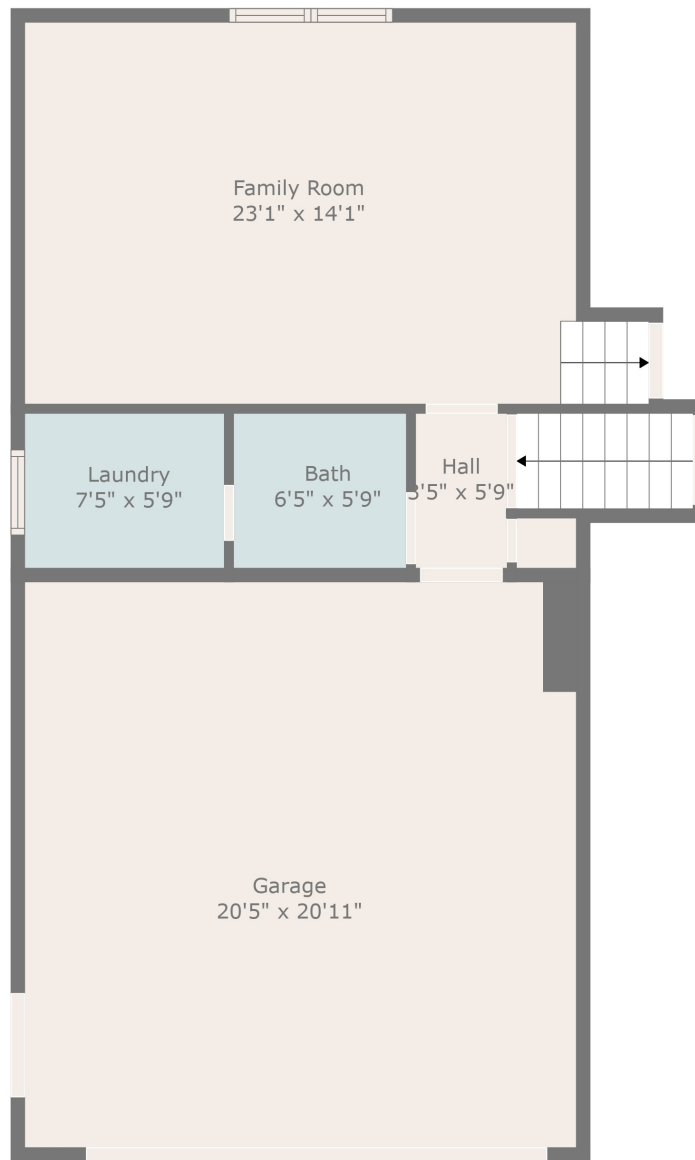

Floor 1

Floor 2

Floor 3

Floor 4

**TOTAL: 1828 sq. ft**  
 Below Ground: 208 sq. ft, FLOOR 2: 437 sq. ft, FLOOR 3: 515 sq. ft, FLOOR 4: 668 sq. ft  
 EXCLUDED AREAS: BASEMENT: 344 sq. ft, GARAGE: 427 sq. ft

Measurements Are Calculated By Cubicasa Technology. Deemed Highly Reliable But Not Guaranteed.

**TOTAL: 1828 sq. ft**

Below Ground: 208 sq. ft, FLOOR 2: 437 sq. ft, FLOOR 3: 515 sq. ft, FLOOR 4: 668 sq. ft  
 EXCLUDED AREAS: BASEMENT: 344 sq. ft, GARAGE: 427 sq. ft