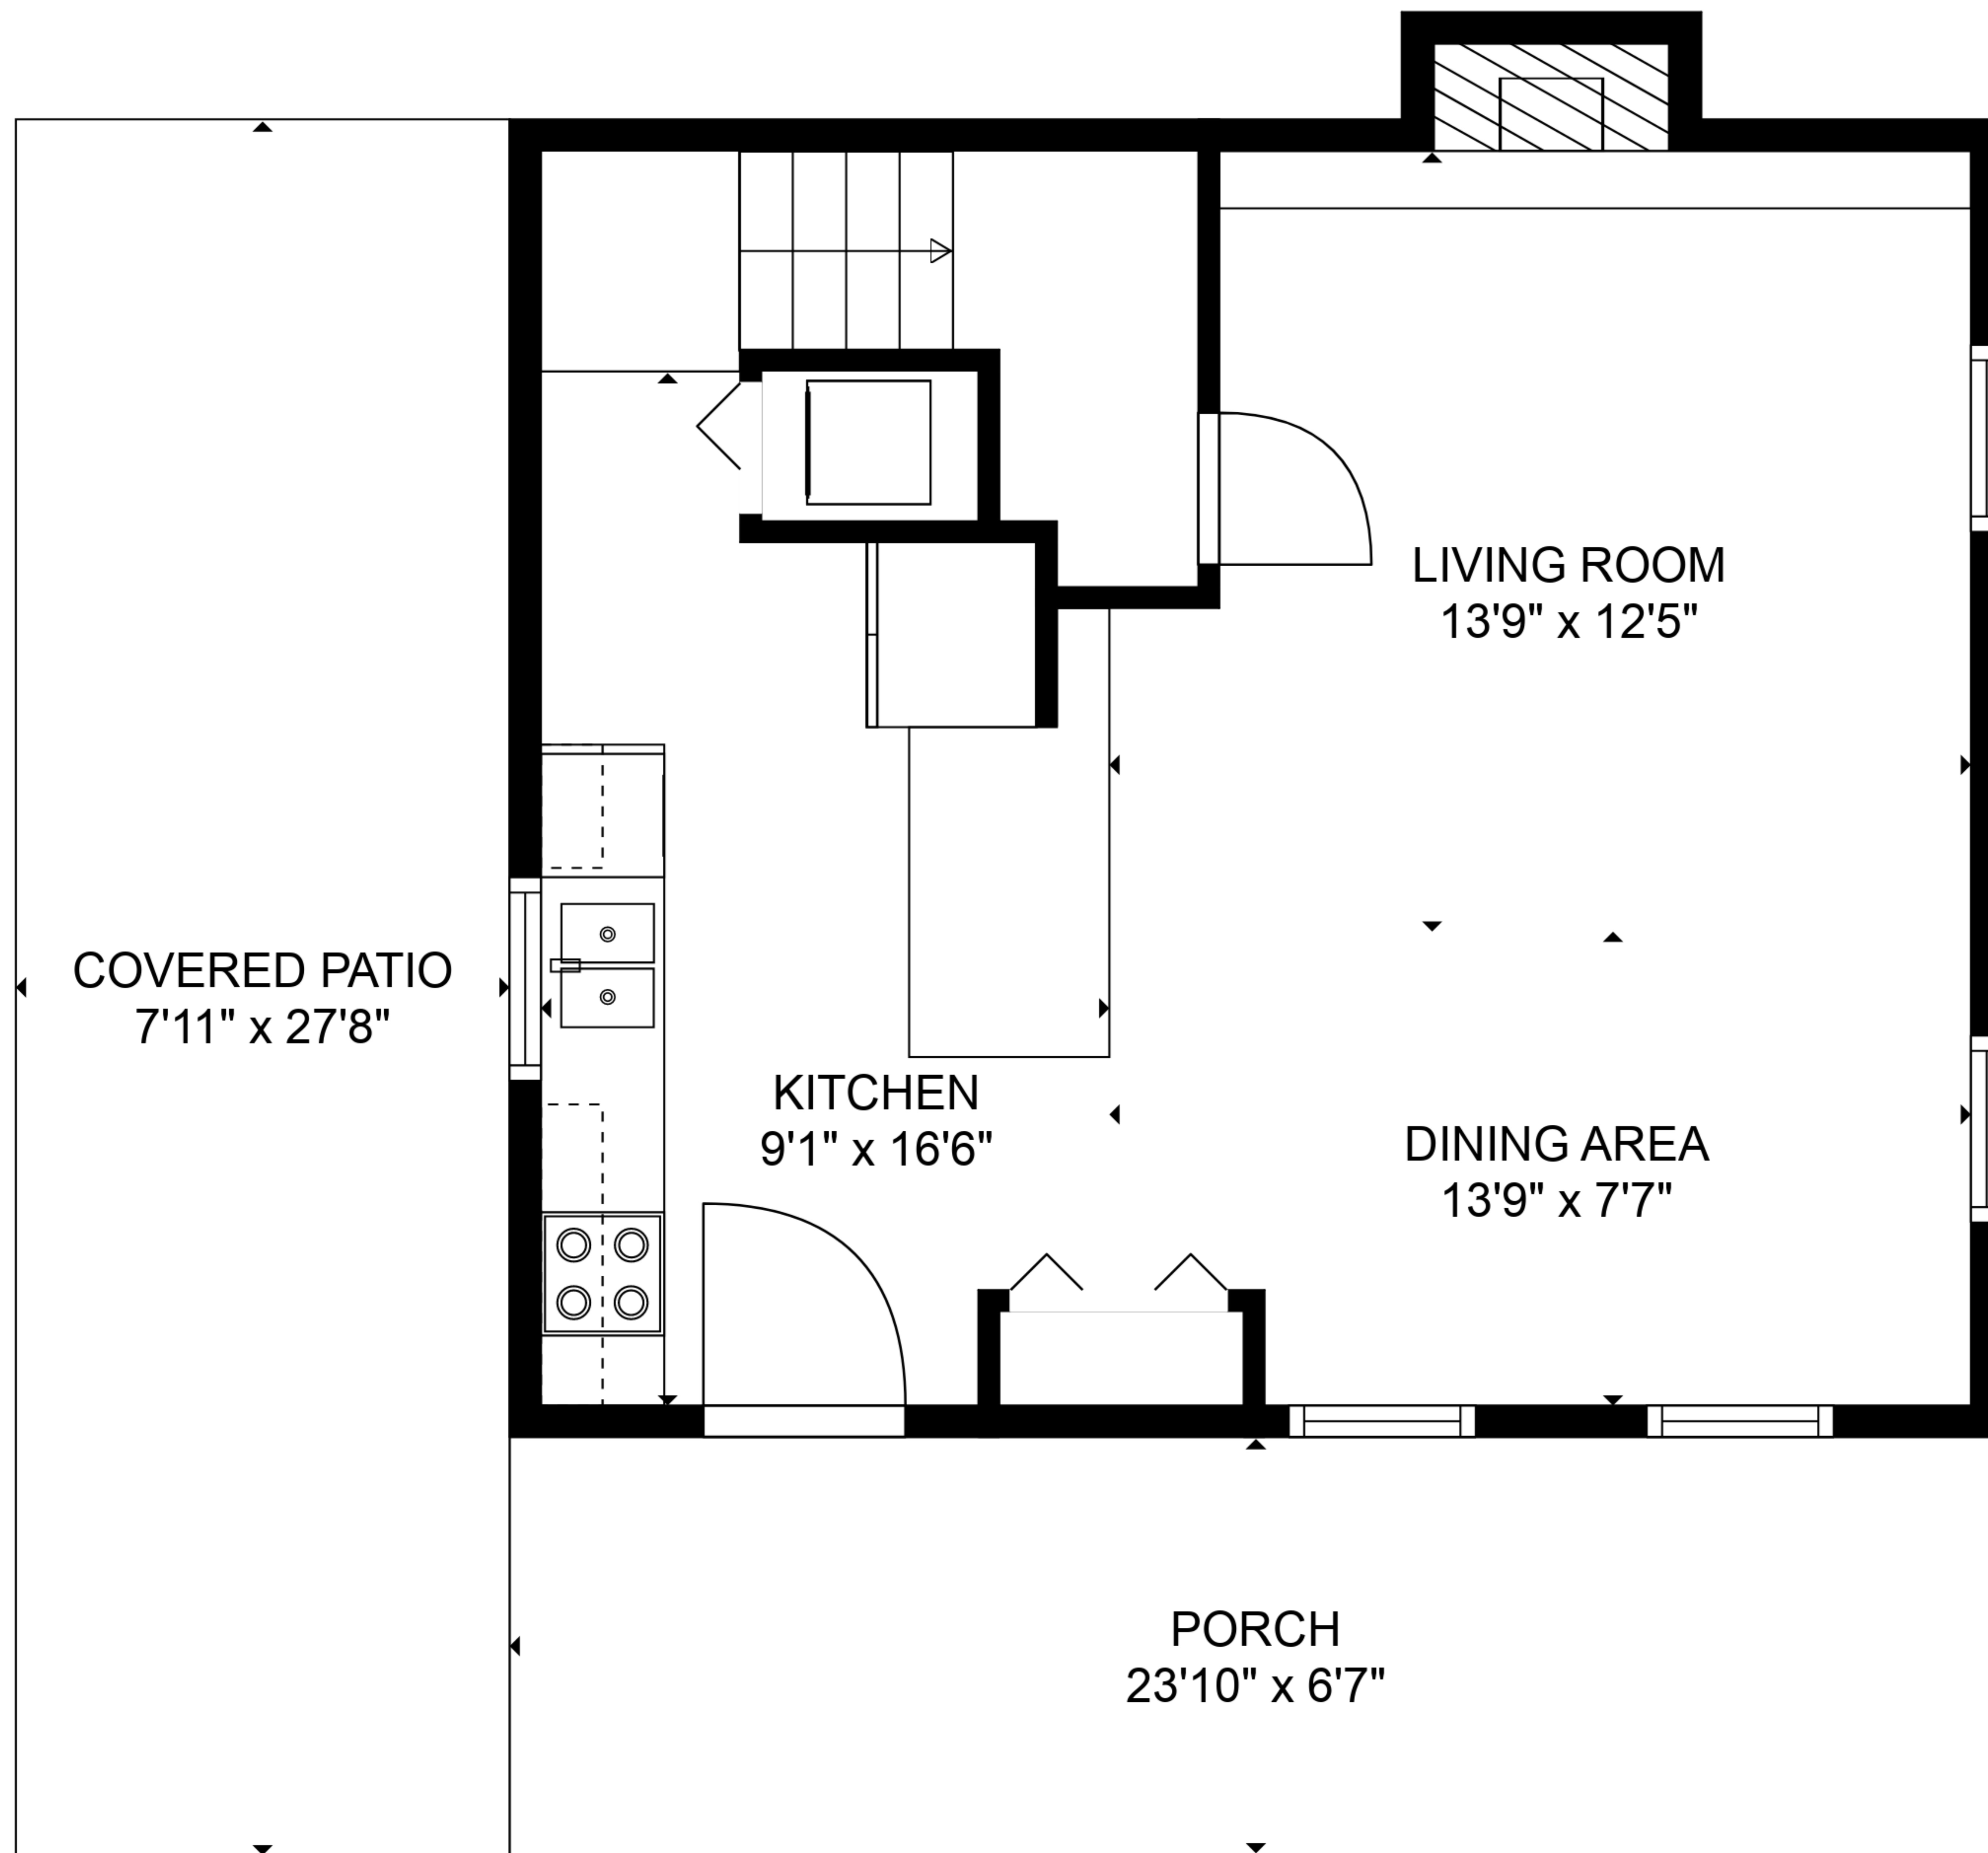

**TOTAL: 917 sq. ft**  
 FLOOR 1: 459 sq. ft, FLOOR 2: 458 sq. ft  
 EXCLUDED AREAS: COVERED PATIO: 218 sq. ft, PORCH: 159 sq. ft, FIREPLACE: 8 sq. ft,  
 WALLS: 86 sq. ft

MEASUREMENTS ARE DEEMED RELIABLE BUT ARE NOT GUARANTEED.

FLOOR 1

FLOOR 2

**TOTAL: 917 sq. ft**  
 FLOOR 1: 459 sq. ft, FLOOR 2: 458 sq. ft  
 EXCLUDED AREAS: COVERED PATIO: 218 sq. ft, PORCH: 159 sq. ft, FIREPLACE: 8 sq. ft,  
 WALLS: 86 sq. ft

MEASUREMENTS ARE DEEMED RELIABLE BUT ARE NOT GUARANTEED.