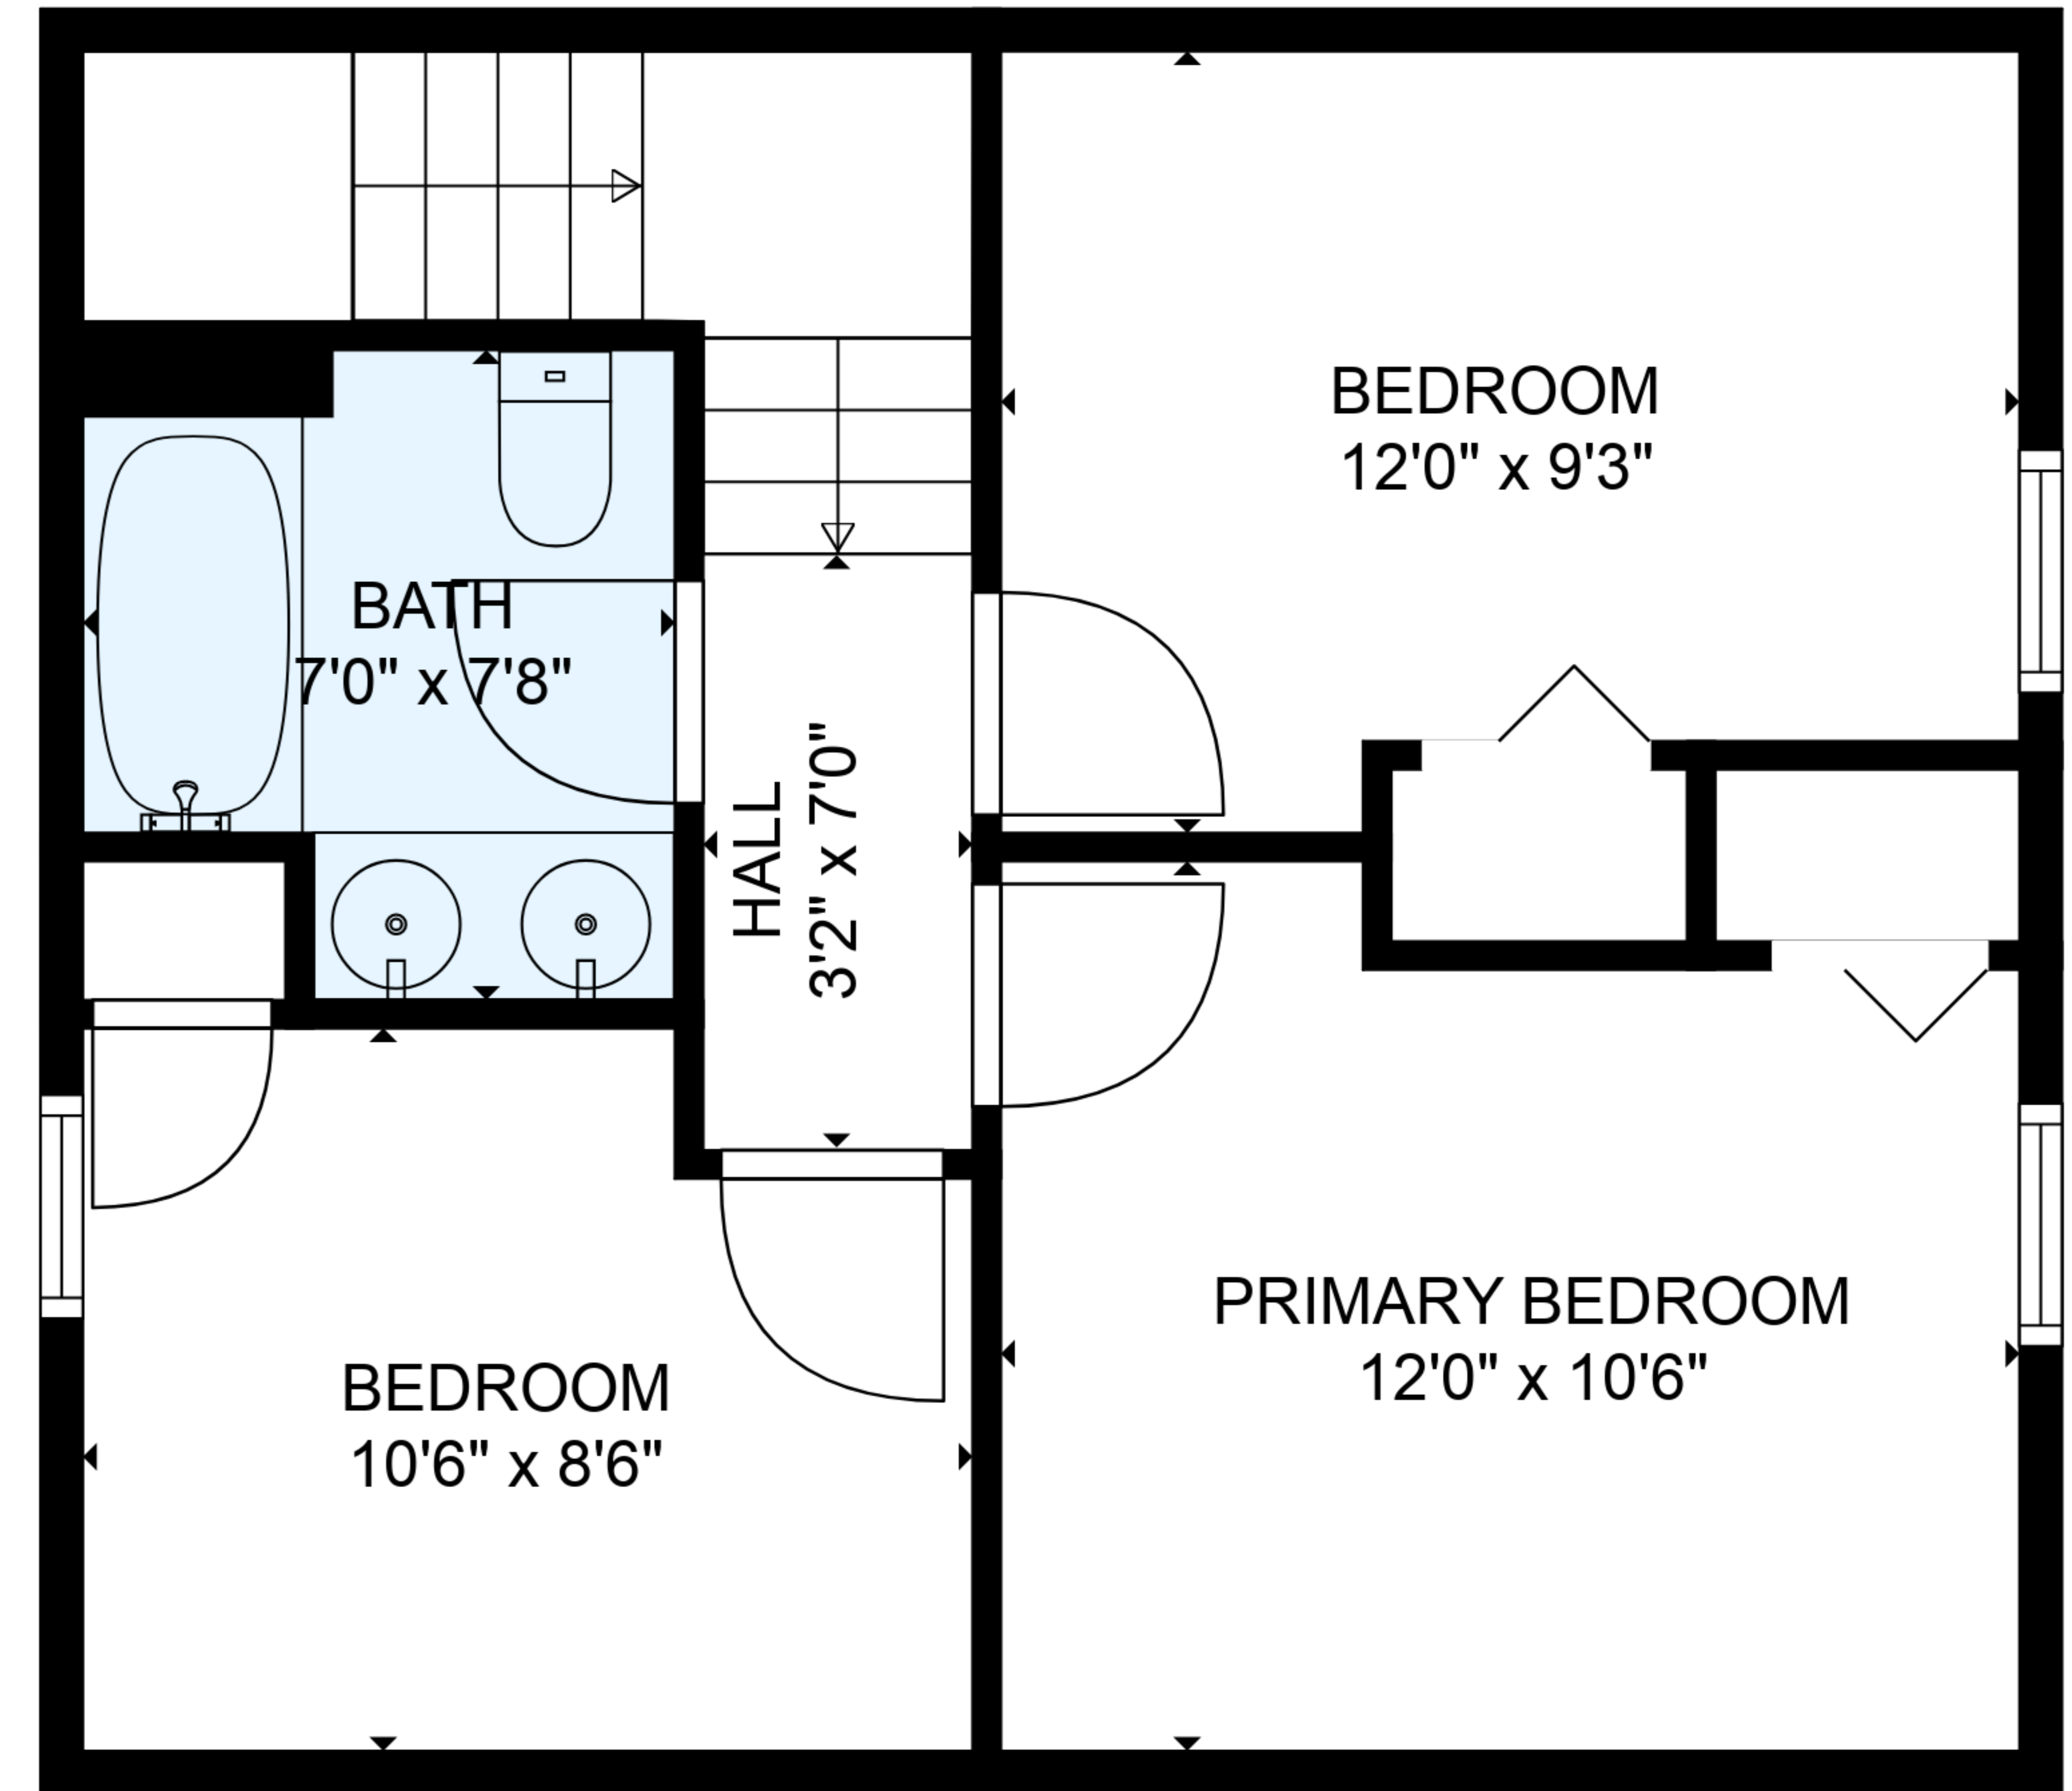

**TOTAL: 917 sq. ft**  
 FLOOR 1: 459 sq. ft, FLOOR 2: 458 sq. ft  
 EXCLUDED AREAS: COVERED PATIO: 218 sq. ft, PORCH: 159 sq. ft, FIREPLACE: 8 sq. ft,  
 WALLS: 86 sq. ft

MEASUREMENTS ARE DEEMED RELIABLE BUT ARE NOT GUARANTEED.

FLOOR 1

FLOOR 2

**TOTAL: 917 sq. ft**  
 FLOOR 1: 459 sq. ft, FLOOR 2: 458 sq. ft  
 EXCLUDED AREAS: COVERED PATIO: 218 sq. ft, PORCH: 159 sq. ft, FIREPLACE: 8 sq. ft,  
 WALLS: 86 sq. ft

MEASUREMENTS ARE DEEMED RELIABLE BUT ARE NOT GUARANTEED.