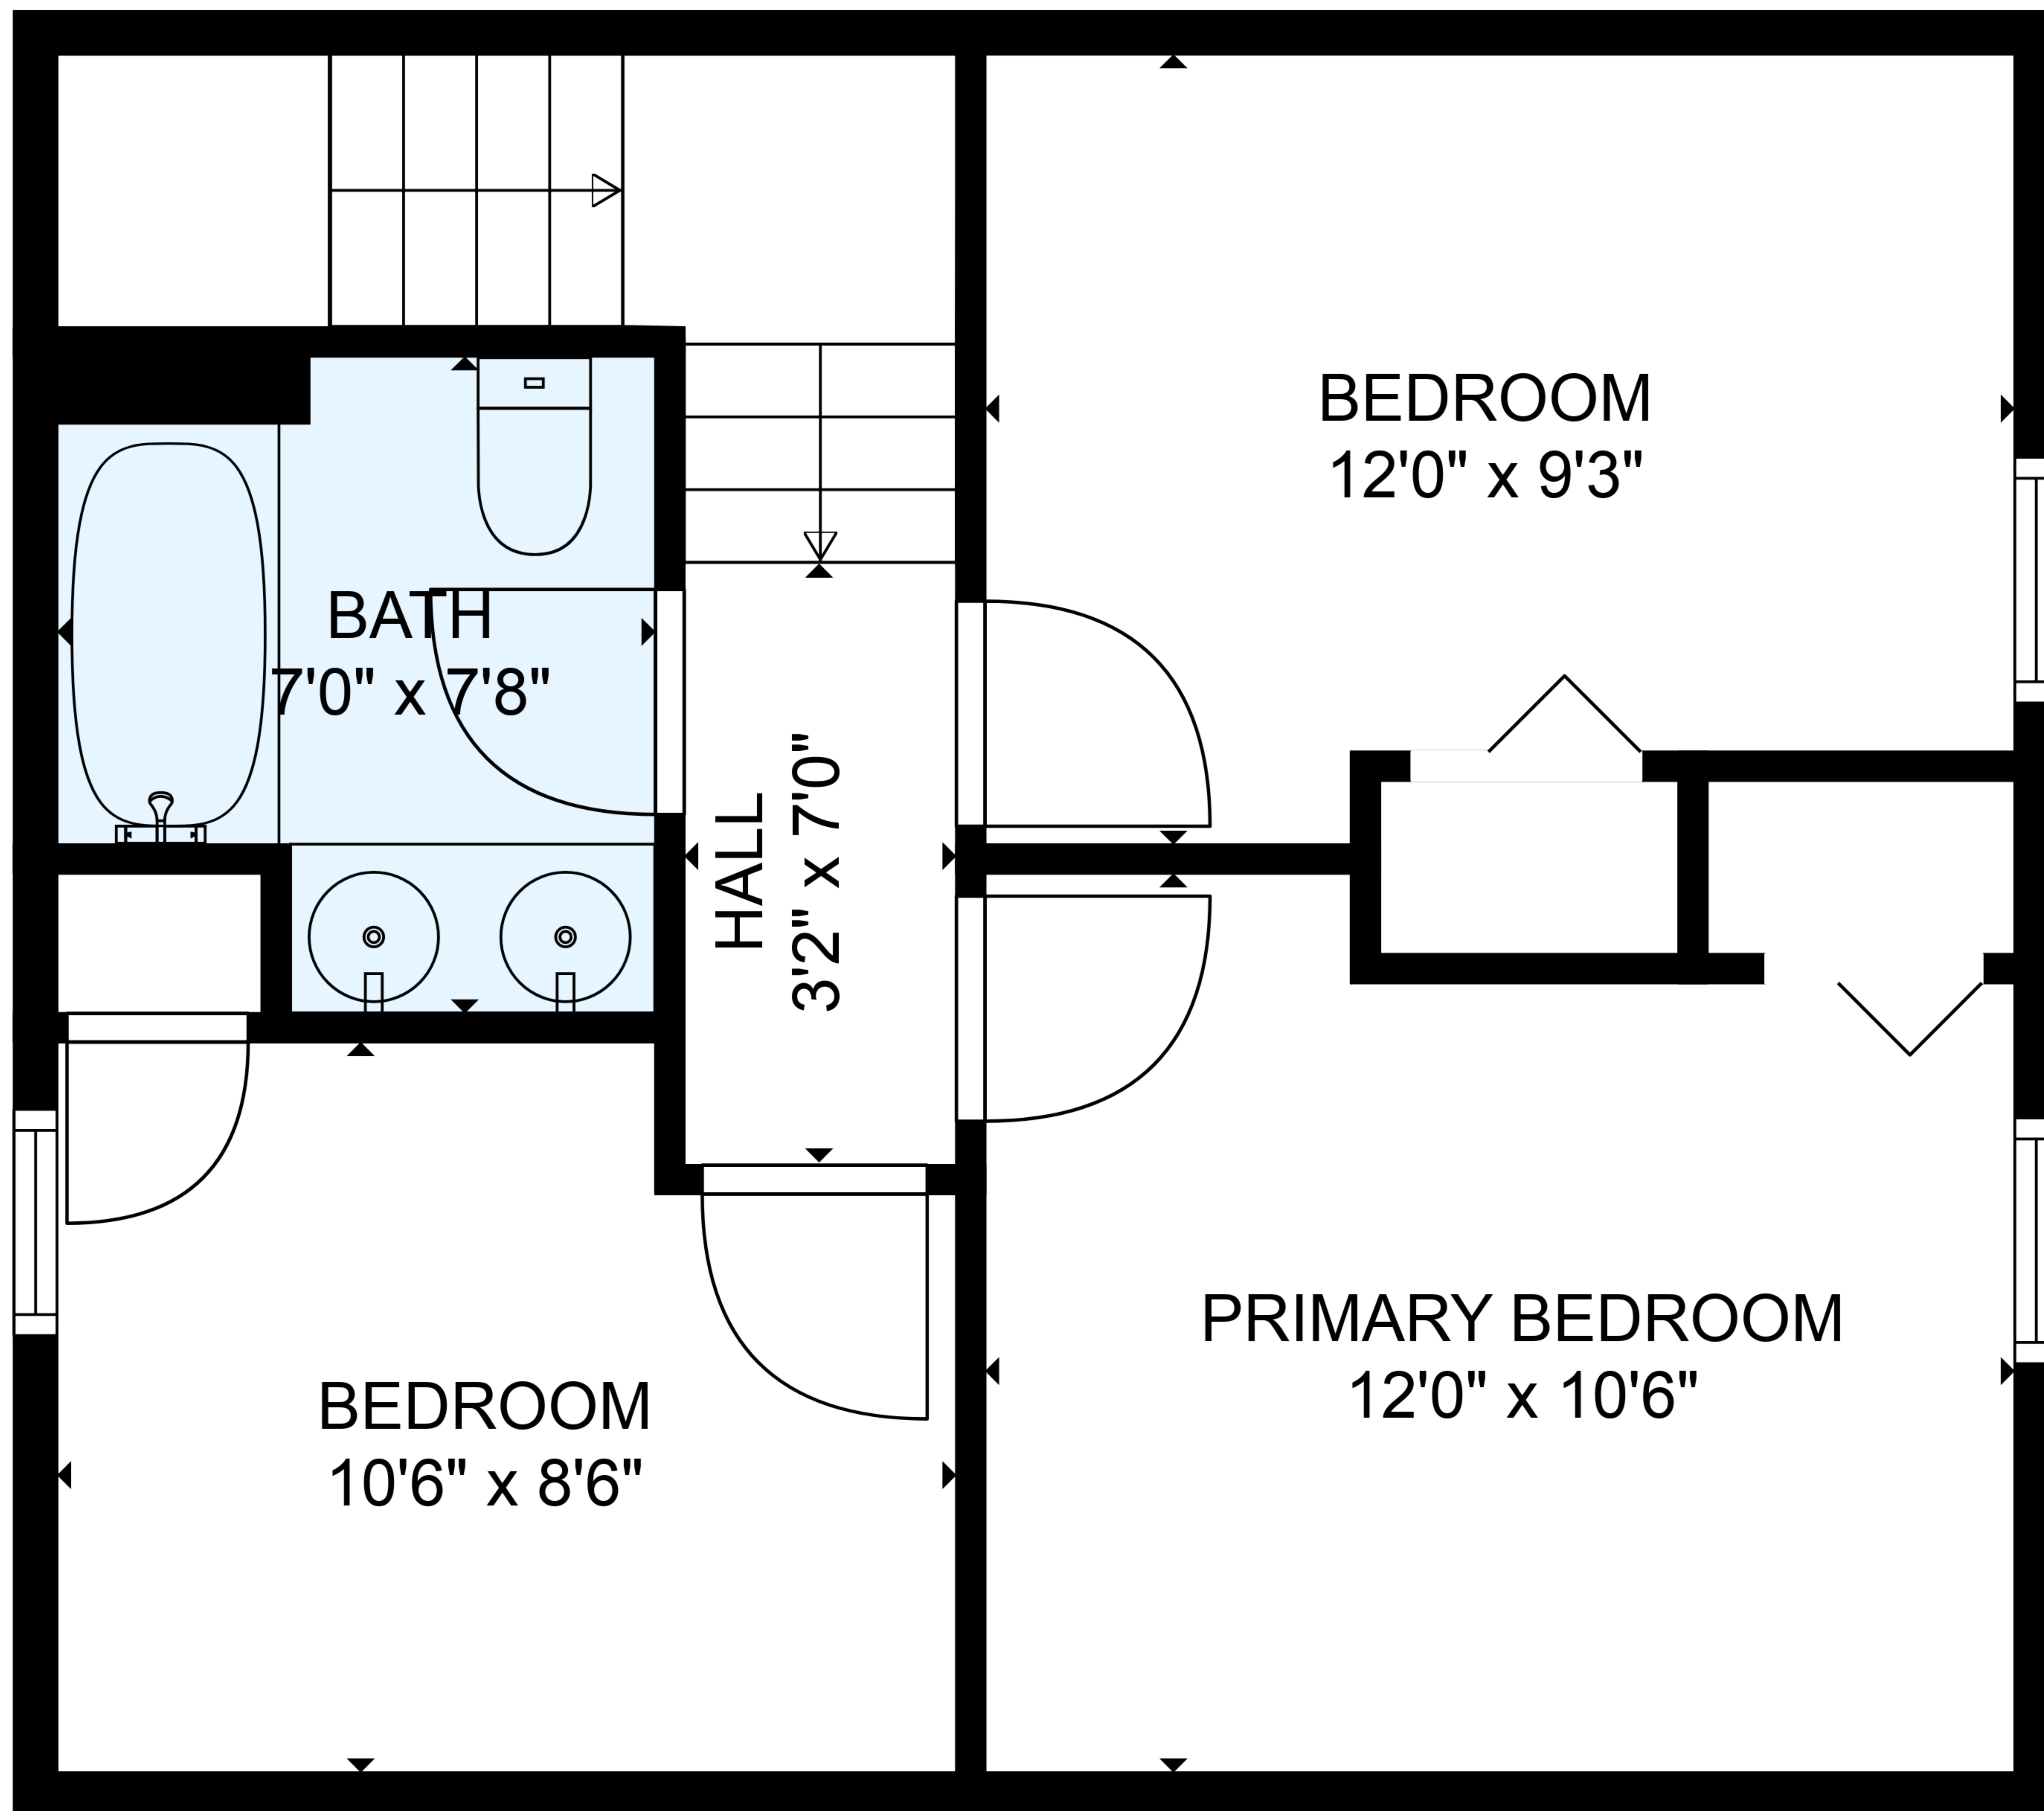

**TOTAL: 917 sq. ft**  
 FLOOR 1: 459 sq. ft, FLOOR 2: 458 sq. ft  
 EXCLUDED AREAS: COVERED PATIO: 218 sq. ft, PORCH: 159 sq. ft, FIREPLACE: 8 sq. ft,  
 WALLS: 86 sq. ft

MEASUREMENTS ARE DEEMED RELIABLE BUT ARE NOT GUARANTEED.

FLOOR 1

FLOOR 2

**TOTAL: 917 sq. ft**  
 FLOOR 1: 459 sq. ft, FLOOR 2: 458 sq. ft  
 EXCLUDED AREAS: COVERED PATIO: 218 sq. ft, PORCH: 159 sq. ft, FIREPLACE: 8 sq. ft,  
 WALLS: 86 sq. ft

MEASUREMENTS ARE DEEMED RELIABLE BUT ARE NOT GUARANTEED.