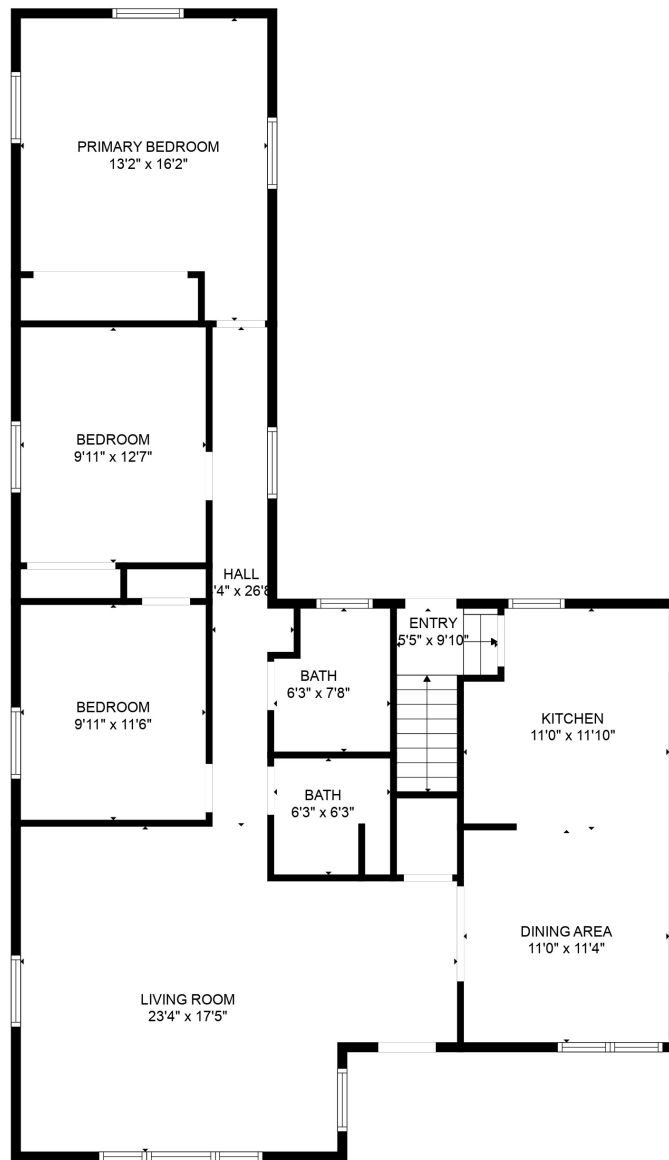

FLOOR 1

FLOOR 2

Total scanned area: 2829 sq. ft

Total scanned area: 2829 sq. ft

MEASUREMENTS ARE CALCULATED BY CUBICASA TECHNOLOGY. DEEMED HIGHLY RELIABLE BUT NOT GUARANTEED.

Total scanned area: 2829 sq. ft

MEASUREMENTS ARE CALCULATED BY CUBICASA TECHNOLOGY. DEEMED HIGHLY RELIABLE BUT NOT GUARANTEED.