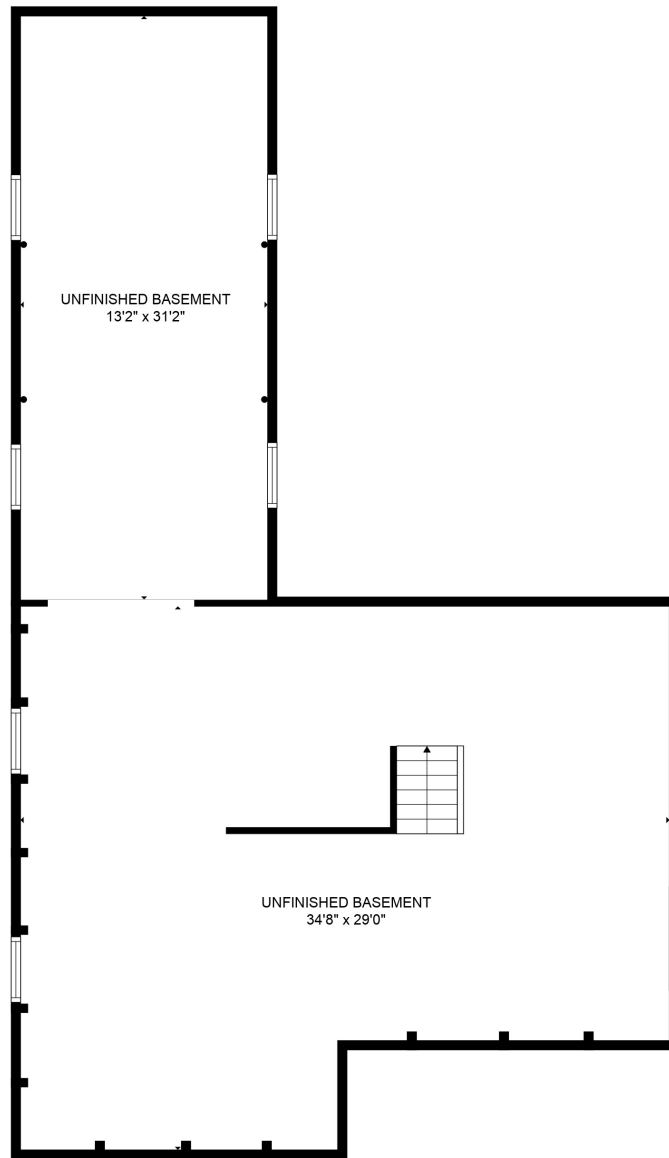

FLOOR 1

FLOOR 2

Total scanned area: 2829 sq. ft

Total scanned area: 2829 sq. ft

MEASUREMENTS ARE CALCULATED BY CUBICASA TECHNOLOGY. DEEMED HIGHLY RELIABLE BUT NOT GUARANTEED.

Total scanned area: 2829 sq. ft