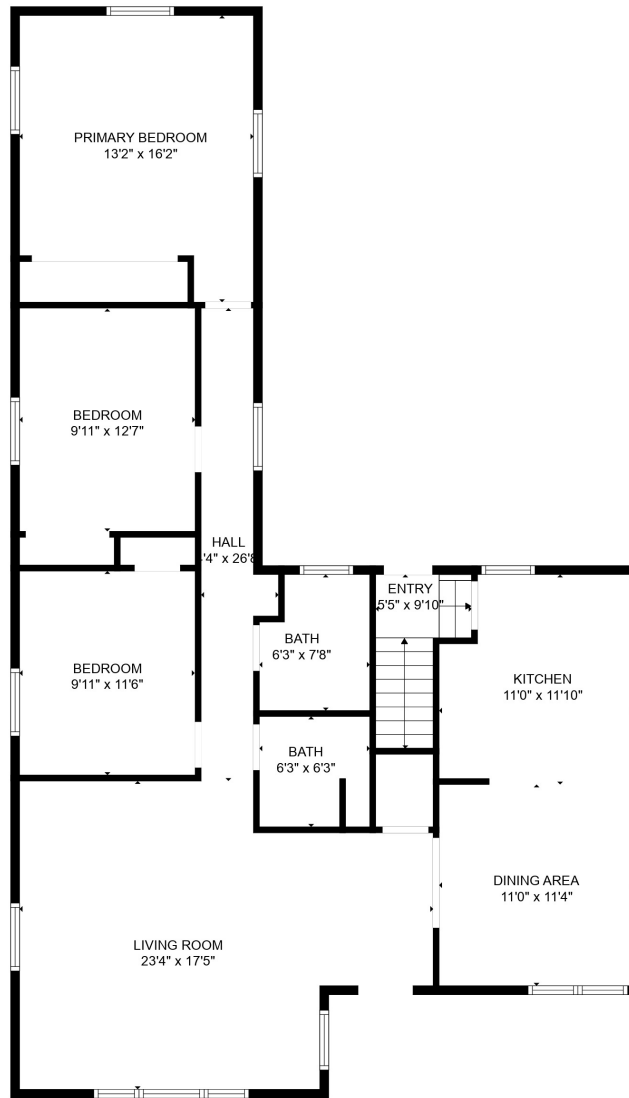

FLOOR 1

FLOOR 2

Total scanned area: 2829 sq. ft

Total scanned area: 2829 sq. ft

MEASUREMENTS ARE CALCULATED BY CUBICASA TECHNOLOGY. DEEMED HIGHLY RELIABLE BUT NOT GUARANTEED.

Total scanned area: 2829 sq. ft

MEASUREMENTS ARE CALCULATED BY CUBICASA TECHNOLOGY. DEEMED HIGHLY RELIABLE BUT NOT GUARANTEED.