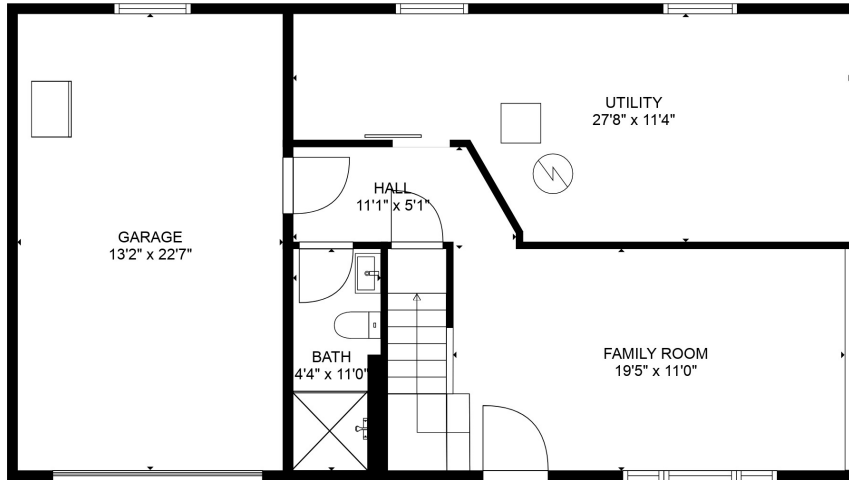

FLOOR 2

FLOOR 1

TOTAL: 1359 sq. ft
 FLOOR 1: 361 sq. ft, FLOOR 2: 998 sq. ft
 EXCLUDED AREAS: GARAGE: 298 sq. ft, UTILITY: 262 sq. ft, LOW CEILING: 5 sq. ft

SIZES AND DIMENSIONS ARE APPROXIMATE, ACTUAL MAY VARY.

TOTAL: 1359 sq. ft

FLOOR 1: 361 sq. ft, FLOOR 2: 998 sq. ft

EXCLUDED AREAS: GARAGE: 298 sq. ft, UTILITY: 262 sq. ft, LOW CEILING: 5 sq. ft

SIZES AND DIMENSIONS ARE APPROXIMATE, ACTUAL MAY VARY.

TOTAL: 1359 sq. ft

FLOOR 1: 361 sq. ft, FLOOR 2: 998 sq. ft

EXCLUDED AREAS: GARAGE: 298 sq. ft, UTILITY: 262 sq. ft, LOW CEILING: 5 sq. ft

SIZES AND DIMENSIONS ARE APPROXIMATE, ACTUAL MAY VARY.