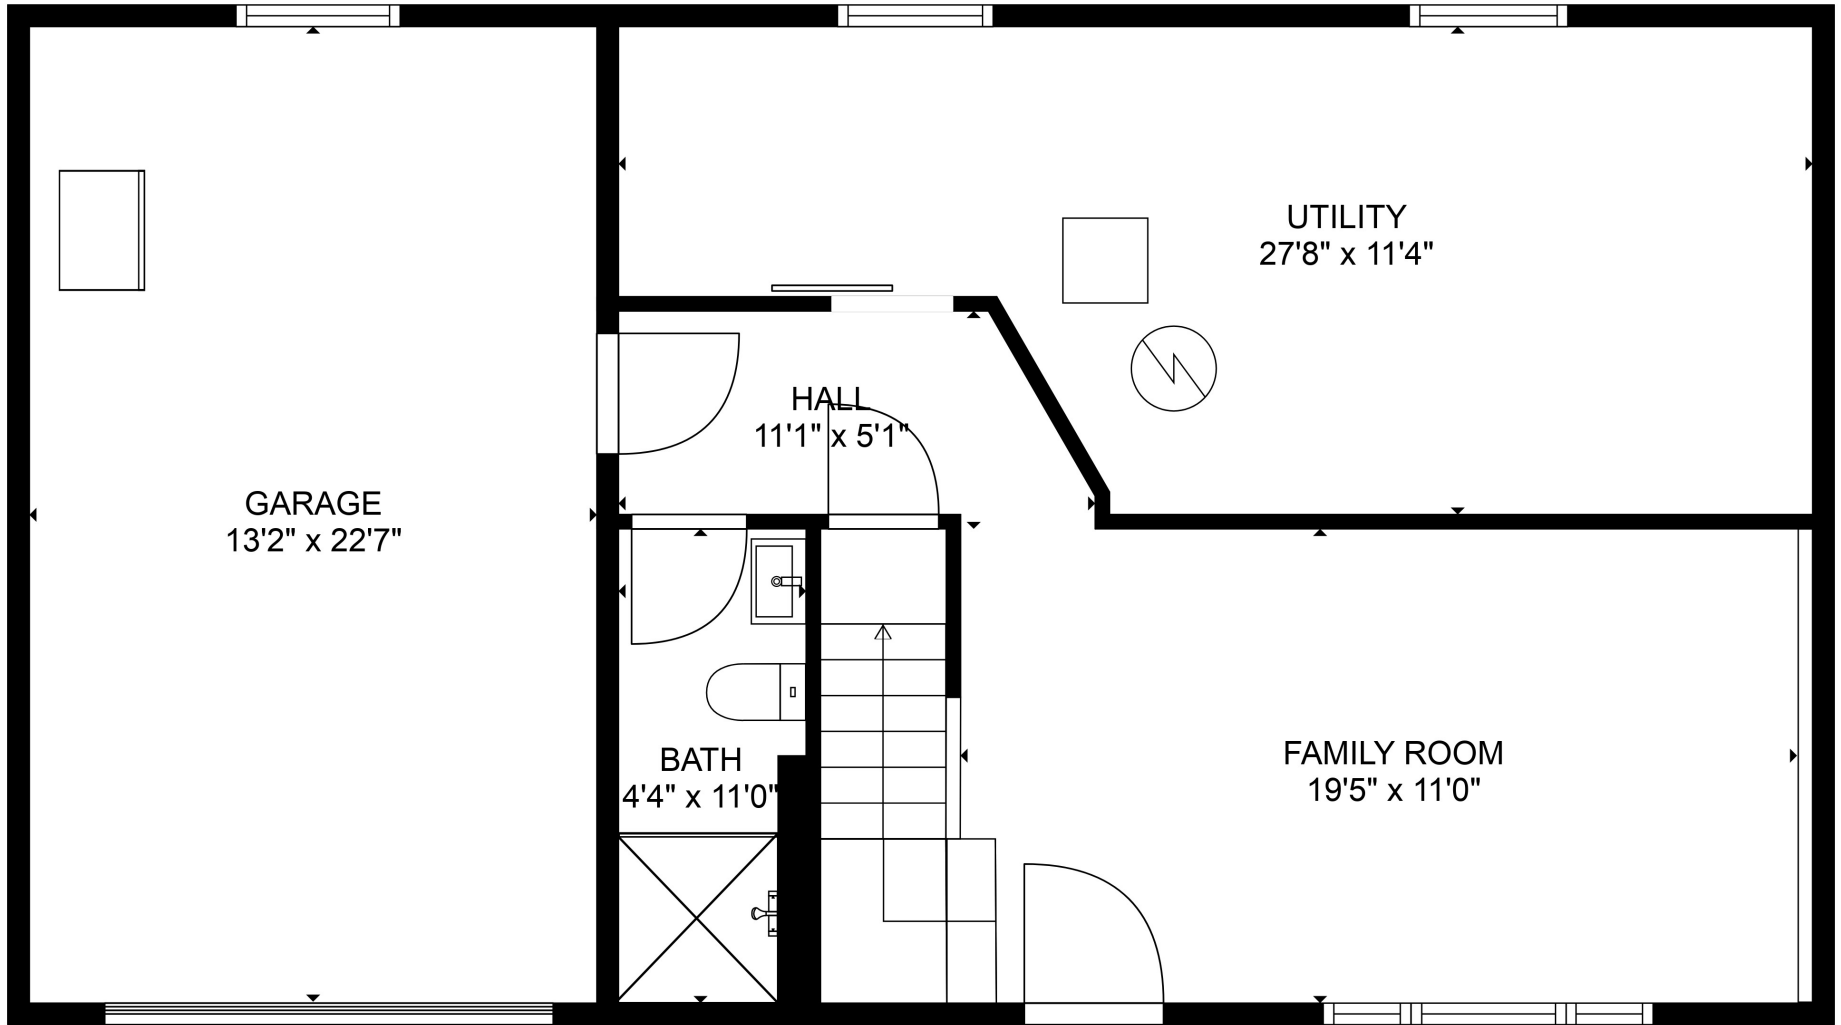

FLOOR 2

FLOOR 1

TOTAL: 1359 sq. ft
 FLOOR 1: 361 sq. ft, FLOOR 2: 998 sq. ft
 EXCLUDED AREAS: GARAGE: 298 sq. ft, UTILITY: 262 sq. ft, LOW CEILING: 5 sq. ft

SIZES AND DIMENSIONS ARE APPROXIMATE, ACTUAL MAY VARY.

TOTAL: 1359 sq. ft

FLOOR 1: 361 sq. ft, FLOOR 2: 998 sq. ft

EXCLUDED AREAS: GARAGE: 298 sq. ft, UTILITY: 262 sq. ft, LOW CEILING: 5 sq. ft

SIZES AND DIMENSIONS ARE APPROXIMATE, ACTUAL MAY VARY.

TOTAL: 1359 sq. ft

FLOOR 1: 361 sq. ft, FLOOR 2: 998 sq. ft

EXCLUDED AREAS: GARAGE: 298 sq. ft, UTILITY: 262 sq. ft, LOW CEILING: 5 sq. ft

SIZES AND DIMENSIONS ARE APPROXIMATE, ACTUAL MAY VARY.