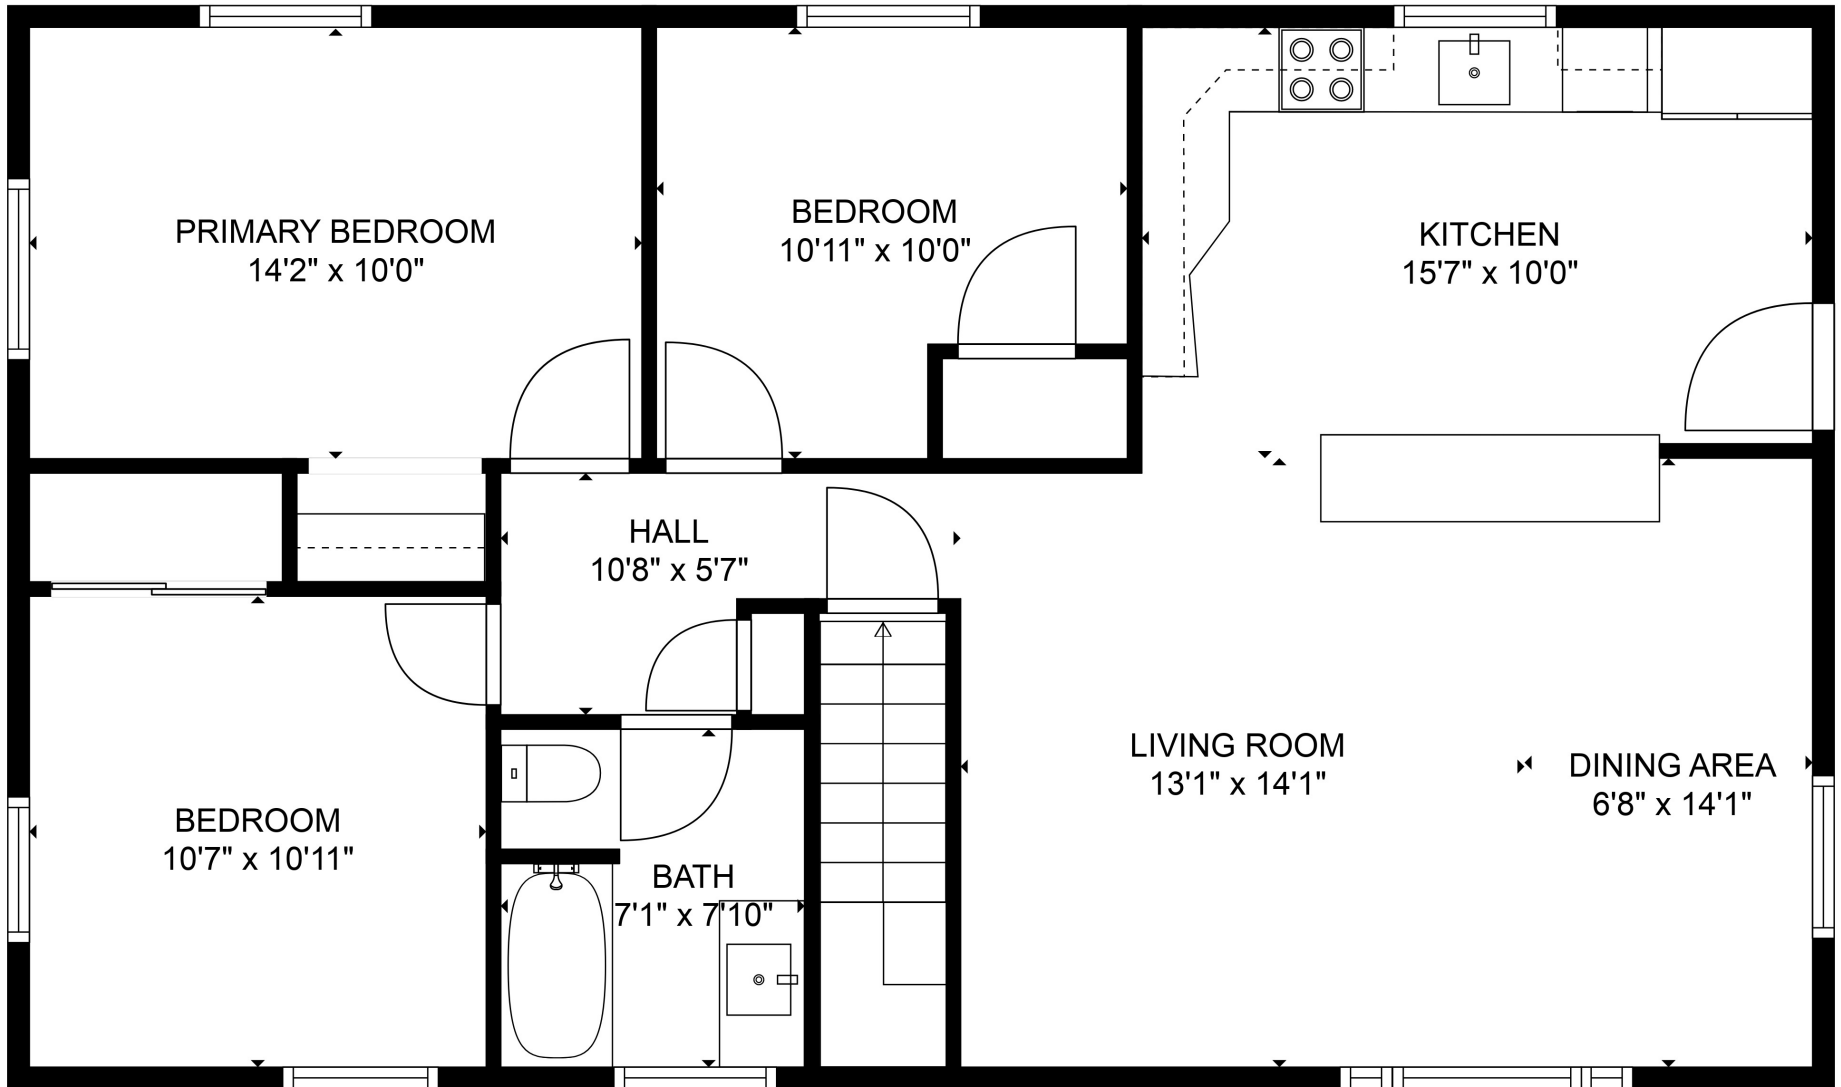

FLOOR 2

FLOOR 1

TOTAL: 1359 sq. ft
 FLOOR 1: 361 sq. ft, FLOOR 2: 998 sq. ft
 EXCLUDED AREAS: GARAGE: 298 sq. ft, UTILITY: 262 sq. ft, LOW CEILING: 5 sq. ft

SIZES AND DIMENSIONS ARE APPROXIMATE, ACTUAL MAY VARY.

TOTAL: 1359 sq. ft

FLOOR 1: 361 sq. ft, FLOOR 2: 998 sq. ft

EXCLUDED AREAS: GARAGE: 298 sq. ft, UTILITY: 262 sq. ft, LOW CEILING: 5 sq. ft

SIZES AND DIMENSIONS ARE APPROXIMATE, ACTUAL MAY VARY.

TOTAL: 1359 sq. ft

FLOOR 1: 361 sq. ft, FLOOR 2: 998 sq. ft

EXCLUDED AREAS: GARAGE: 298 sq. ft, UTILITY: 262 sq. ft, LOW CEILING: 5 sq. ft

SIZES AND DIMENSIONS ARE APPROXIMATE, ACTUAL MAY VARY.