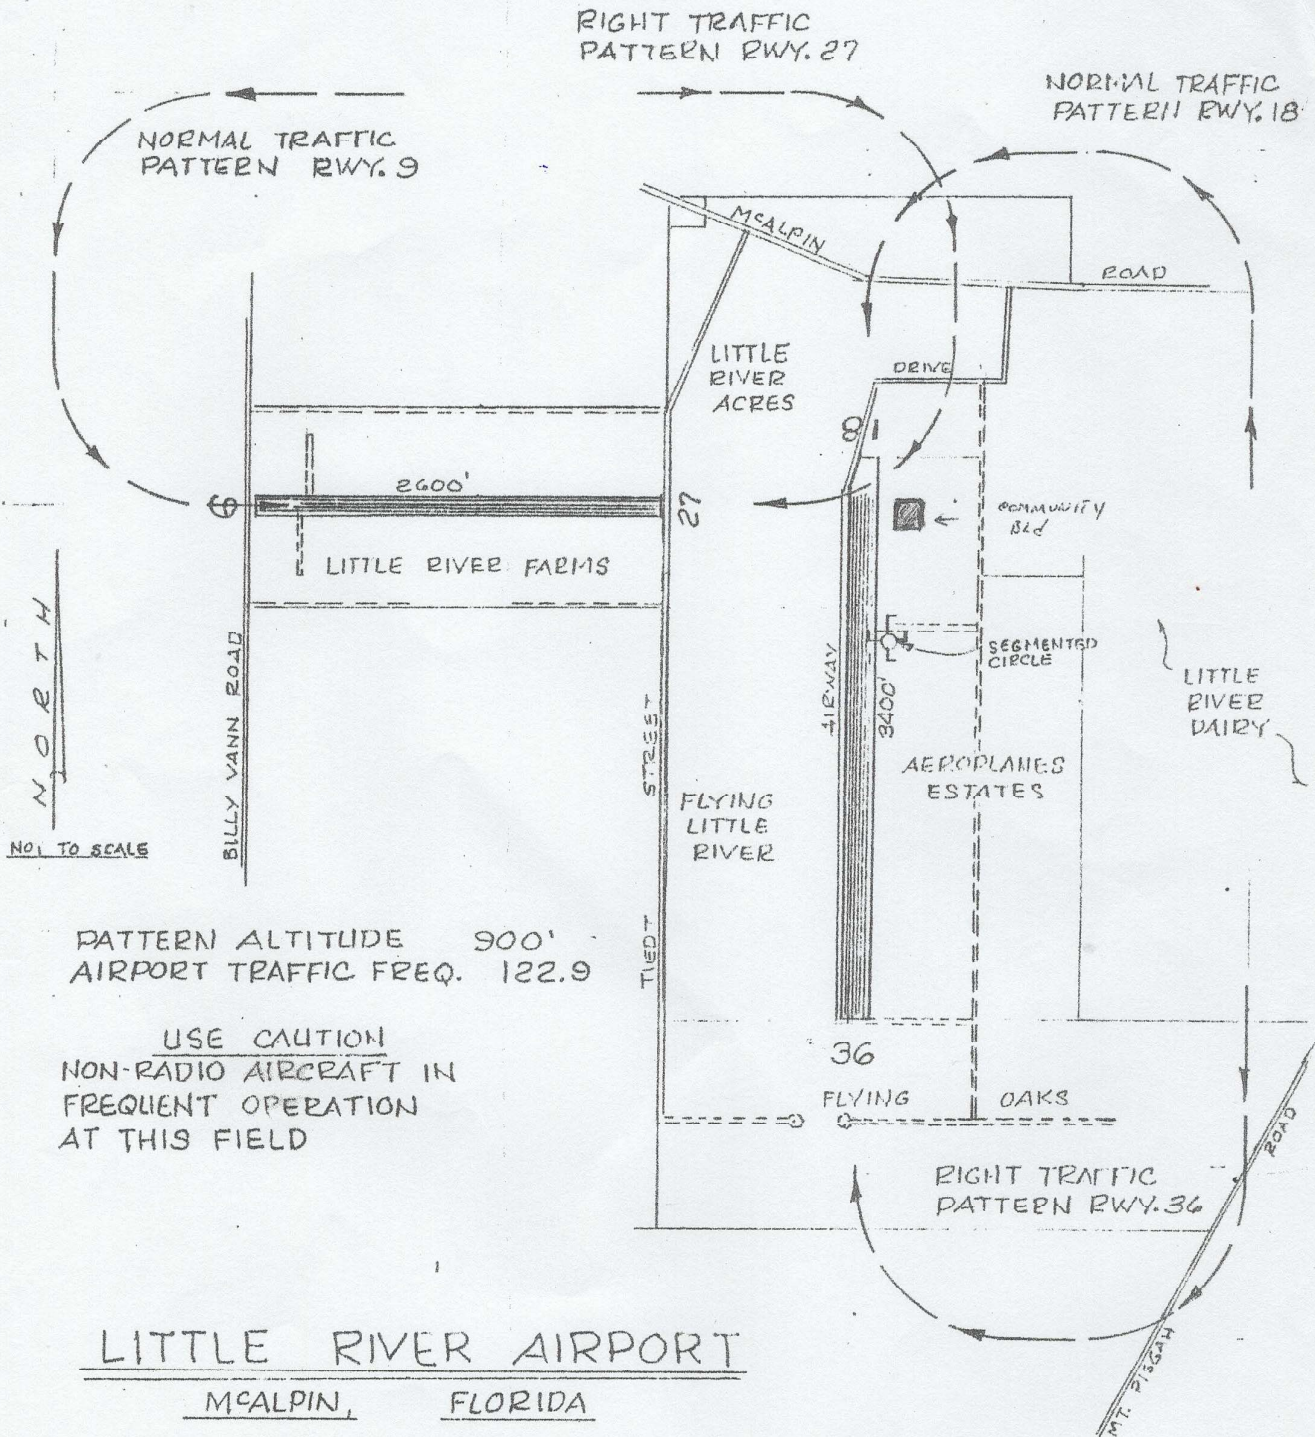

CAUTION: 500' TOWER
NORTHEAST OF AIRPORT

PATTERN ALTITUDE 900'
AIRPORT TRAFFIC FREQ. 122.9

USE CAUTION
NON-RADIO AIRCRAFT IN
FREQUENT OPERATION
AT THIS FIELD

LITTLE RIVER AIRPORT

MCALPIN, FLORIDA

COORDINATES: (FL10) 30° 07.30' N 82° 53.91' W