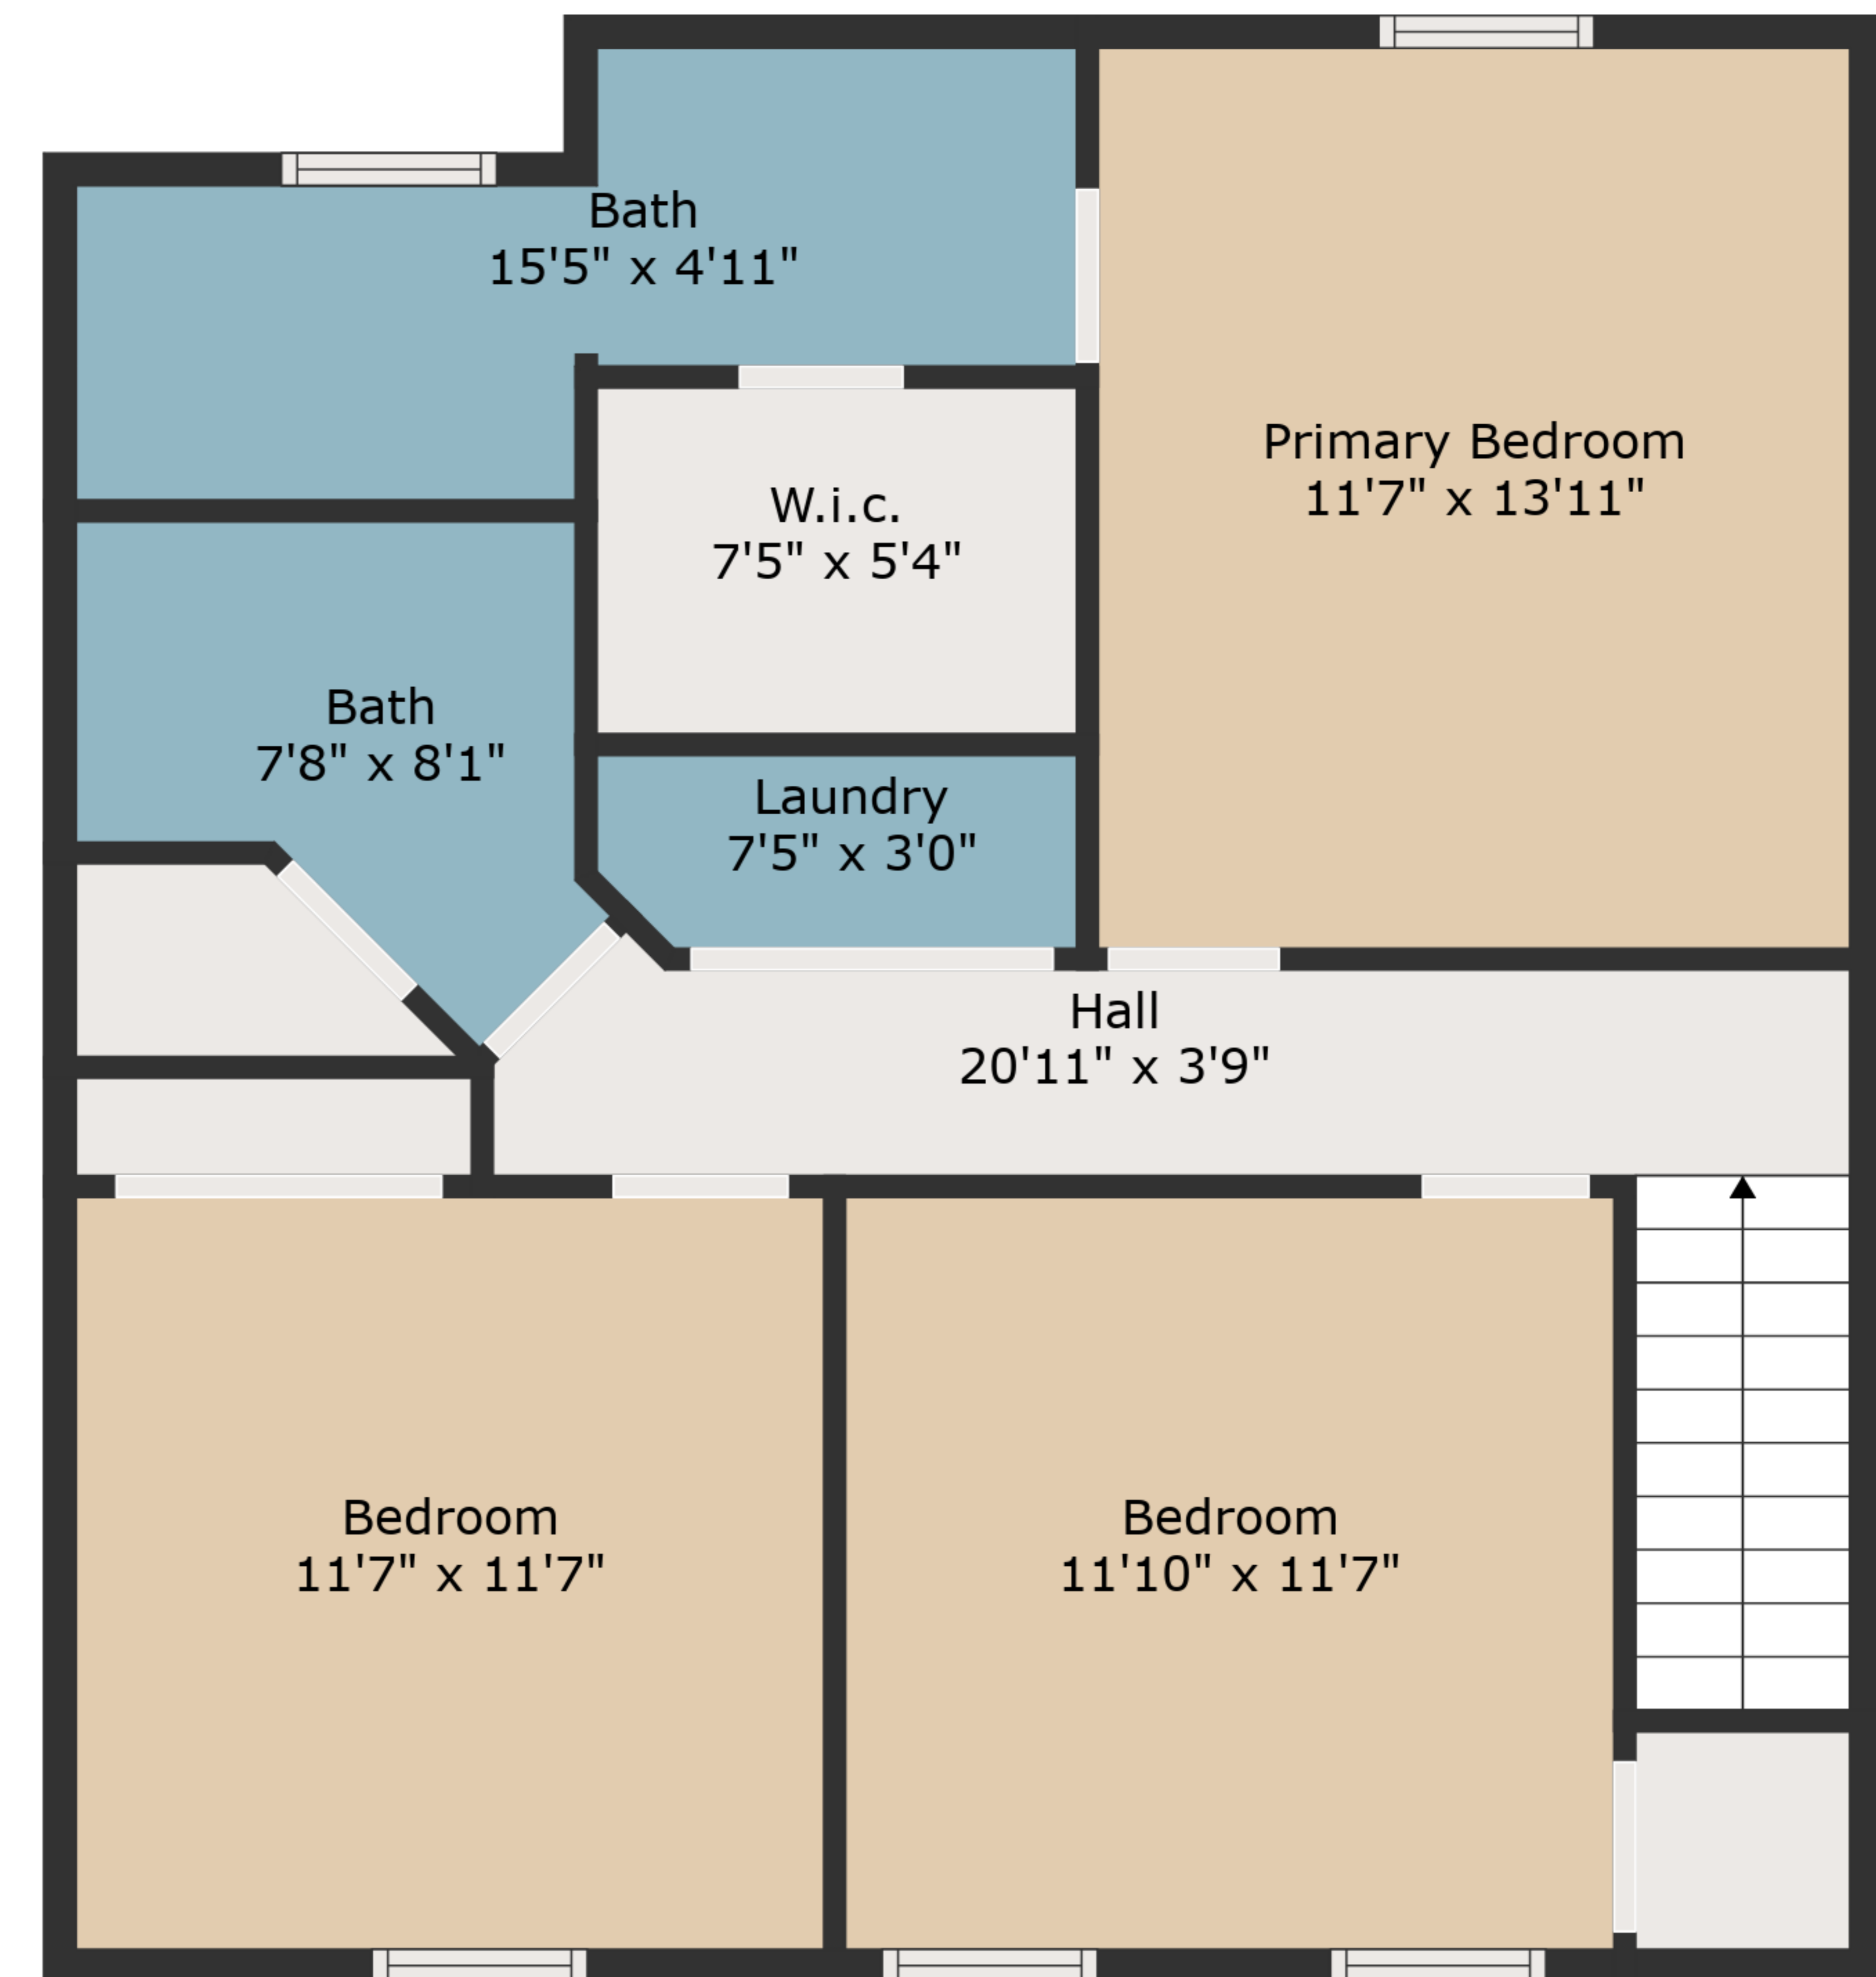

TOTAL: 1521 sq. ft

FLOOR 1: 732 sq. ft, FLOOR 2: 789 sq. ft

EXCLUDED AREAS: PATIO: 367 sq. ft, DECK: 230 sq. ft, FIREPLACE: 5 sq. ft

Measurements Are Deemed Highly Reliable But Not Guaranteed.

TOTAL: 1521 sq. ft

FLOOR 1: 732 sq. ft, FLOOR 2: 789 sq. ft

EXCLUDED AREAS: PATIO: 367 sq. ft, DECK: 230 sq. ft, FIREPLACE: 5 sq. ft

Measurements Are Deemed Highly Reliable But Not Guaranteed.

Floor 1

Floor 2

TOTAL: 1521 sq. ft
 FLOOR 1: 732 sq. ft, FLOOR 2: 789 sq. ft
 EXCLUDED AREAS: PATIO: 367 sq. ft, DECK: 230 sq. ft, FIREPLACE: 5 sq. ft