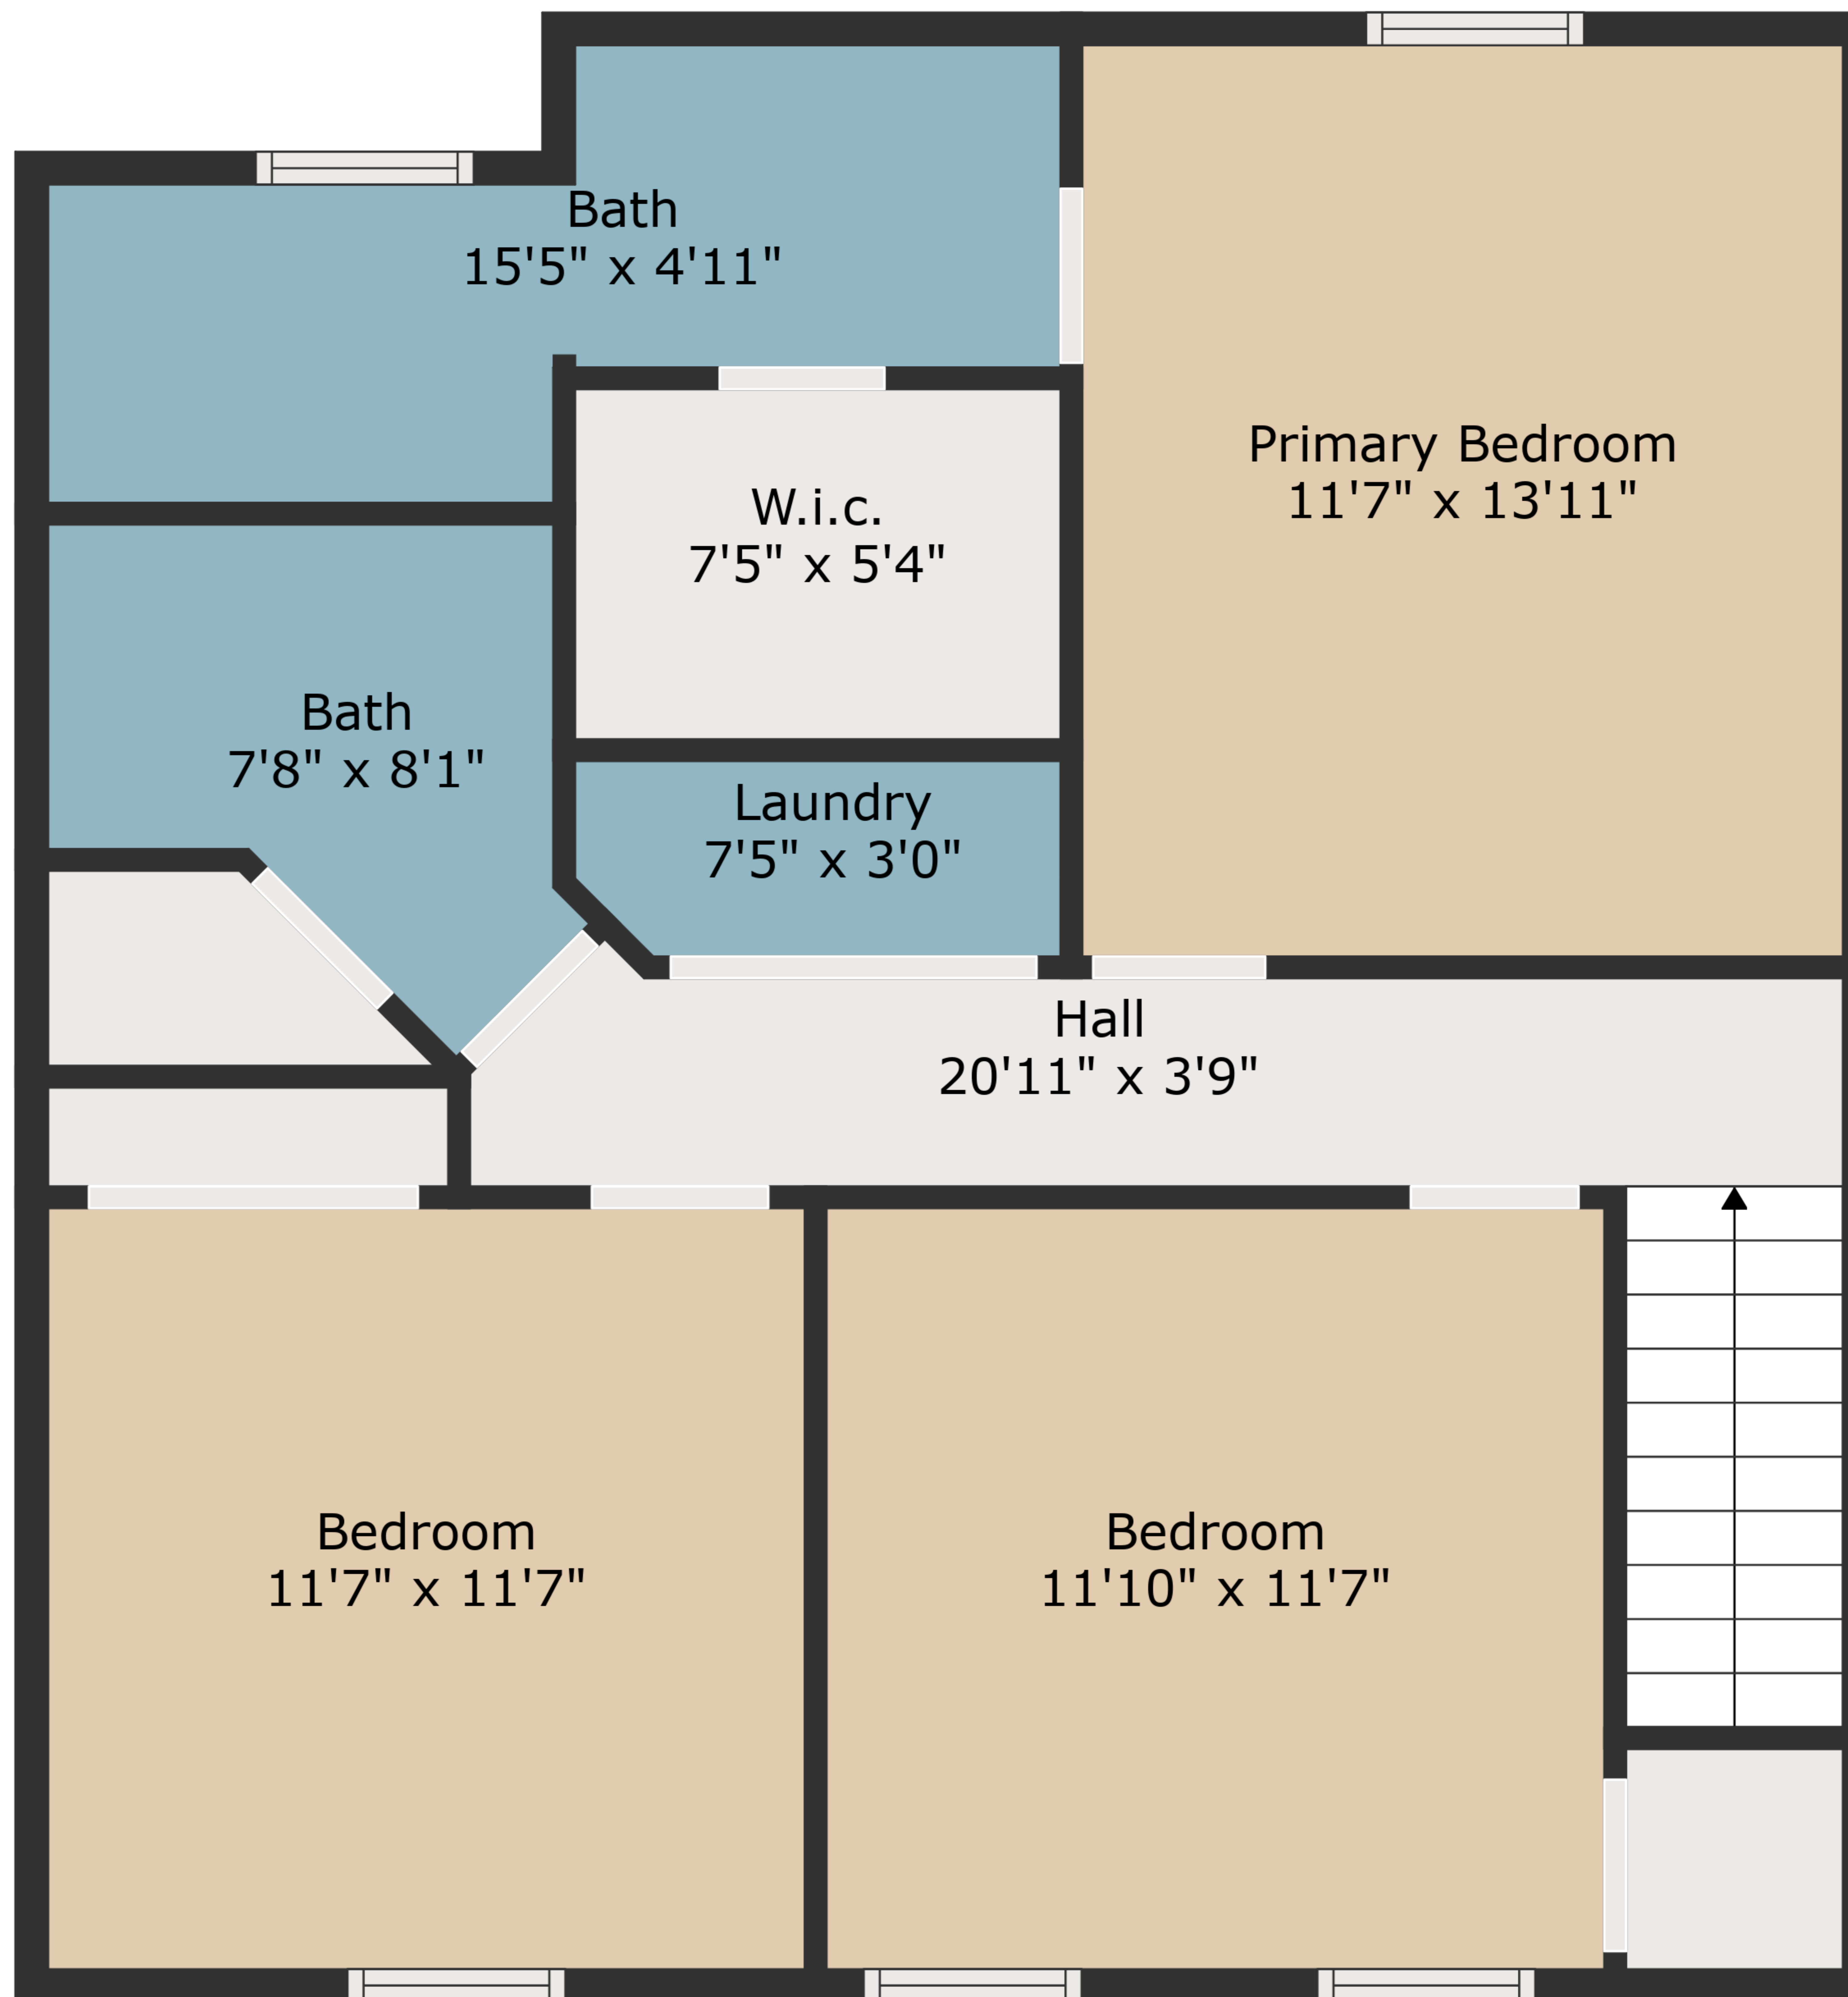

TOTAL: 1521 sq. ft

FLOOR 1: 732 sq. ft, FLOOR 2: 789 sq. ft

EXCLUDED AREAS: PATIO: 367 sq. ft, DECK: 230 sq. ft, FIREPLACE: 5 sq. ft

Measurements Are Deemed Highly Reliable But Not Guaranteed.

TOTAL: 1521 sq. ft

FLOOR 1: 732 sq. ft, FLOOR 2: 789 sq. ft

EXCLUDED AREAS: PATIO: 367 sq. ft, DECK: 230 sq. ft, FIREPLACE: 5 sq. ft

Measurements Are Deemed Highly Reliable But Not Guaranteed.

Floor 1

Floor 2

TOTAL: 1521 sq. ft
 FLOOR 1: 732 sq. ft, FLOOR 2: 789 sq. ft
 EXCLUDED AREAS: PATIO: 367 sq. ft, DECK: 230 sq. ft, FIREPLACE: 5 sq. ft