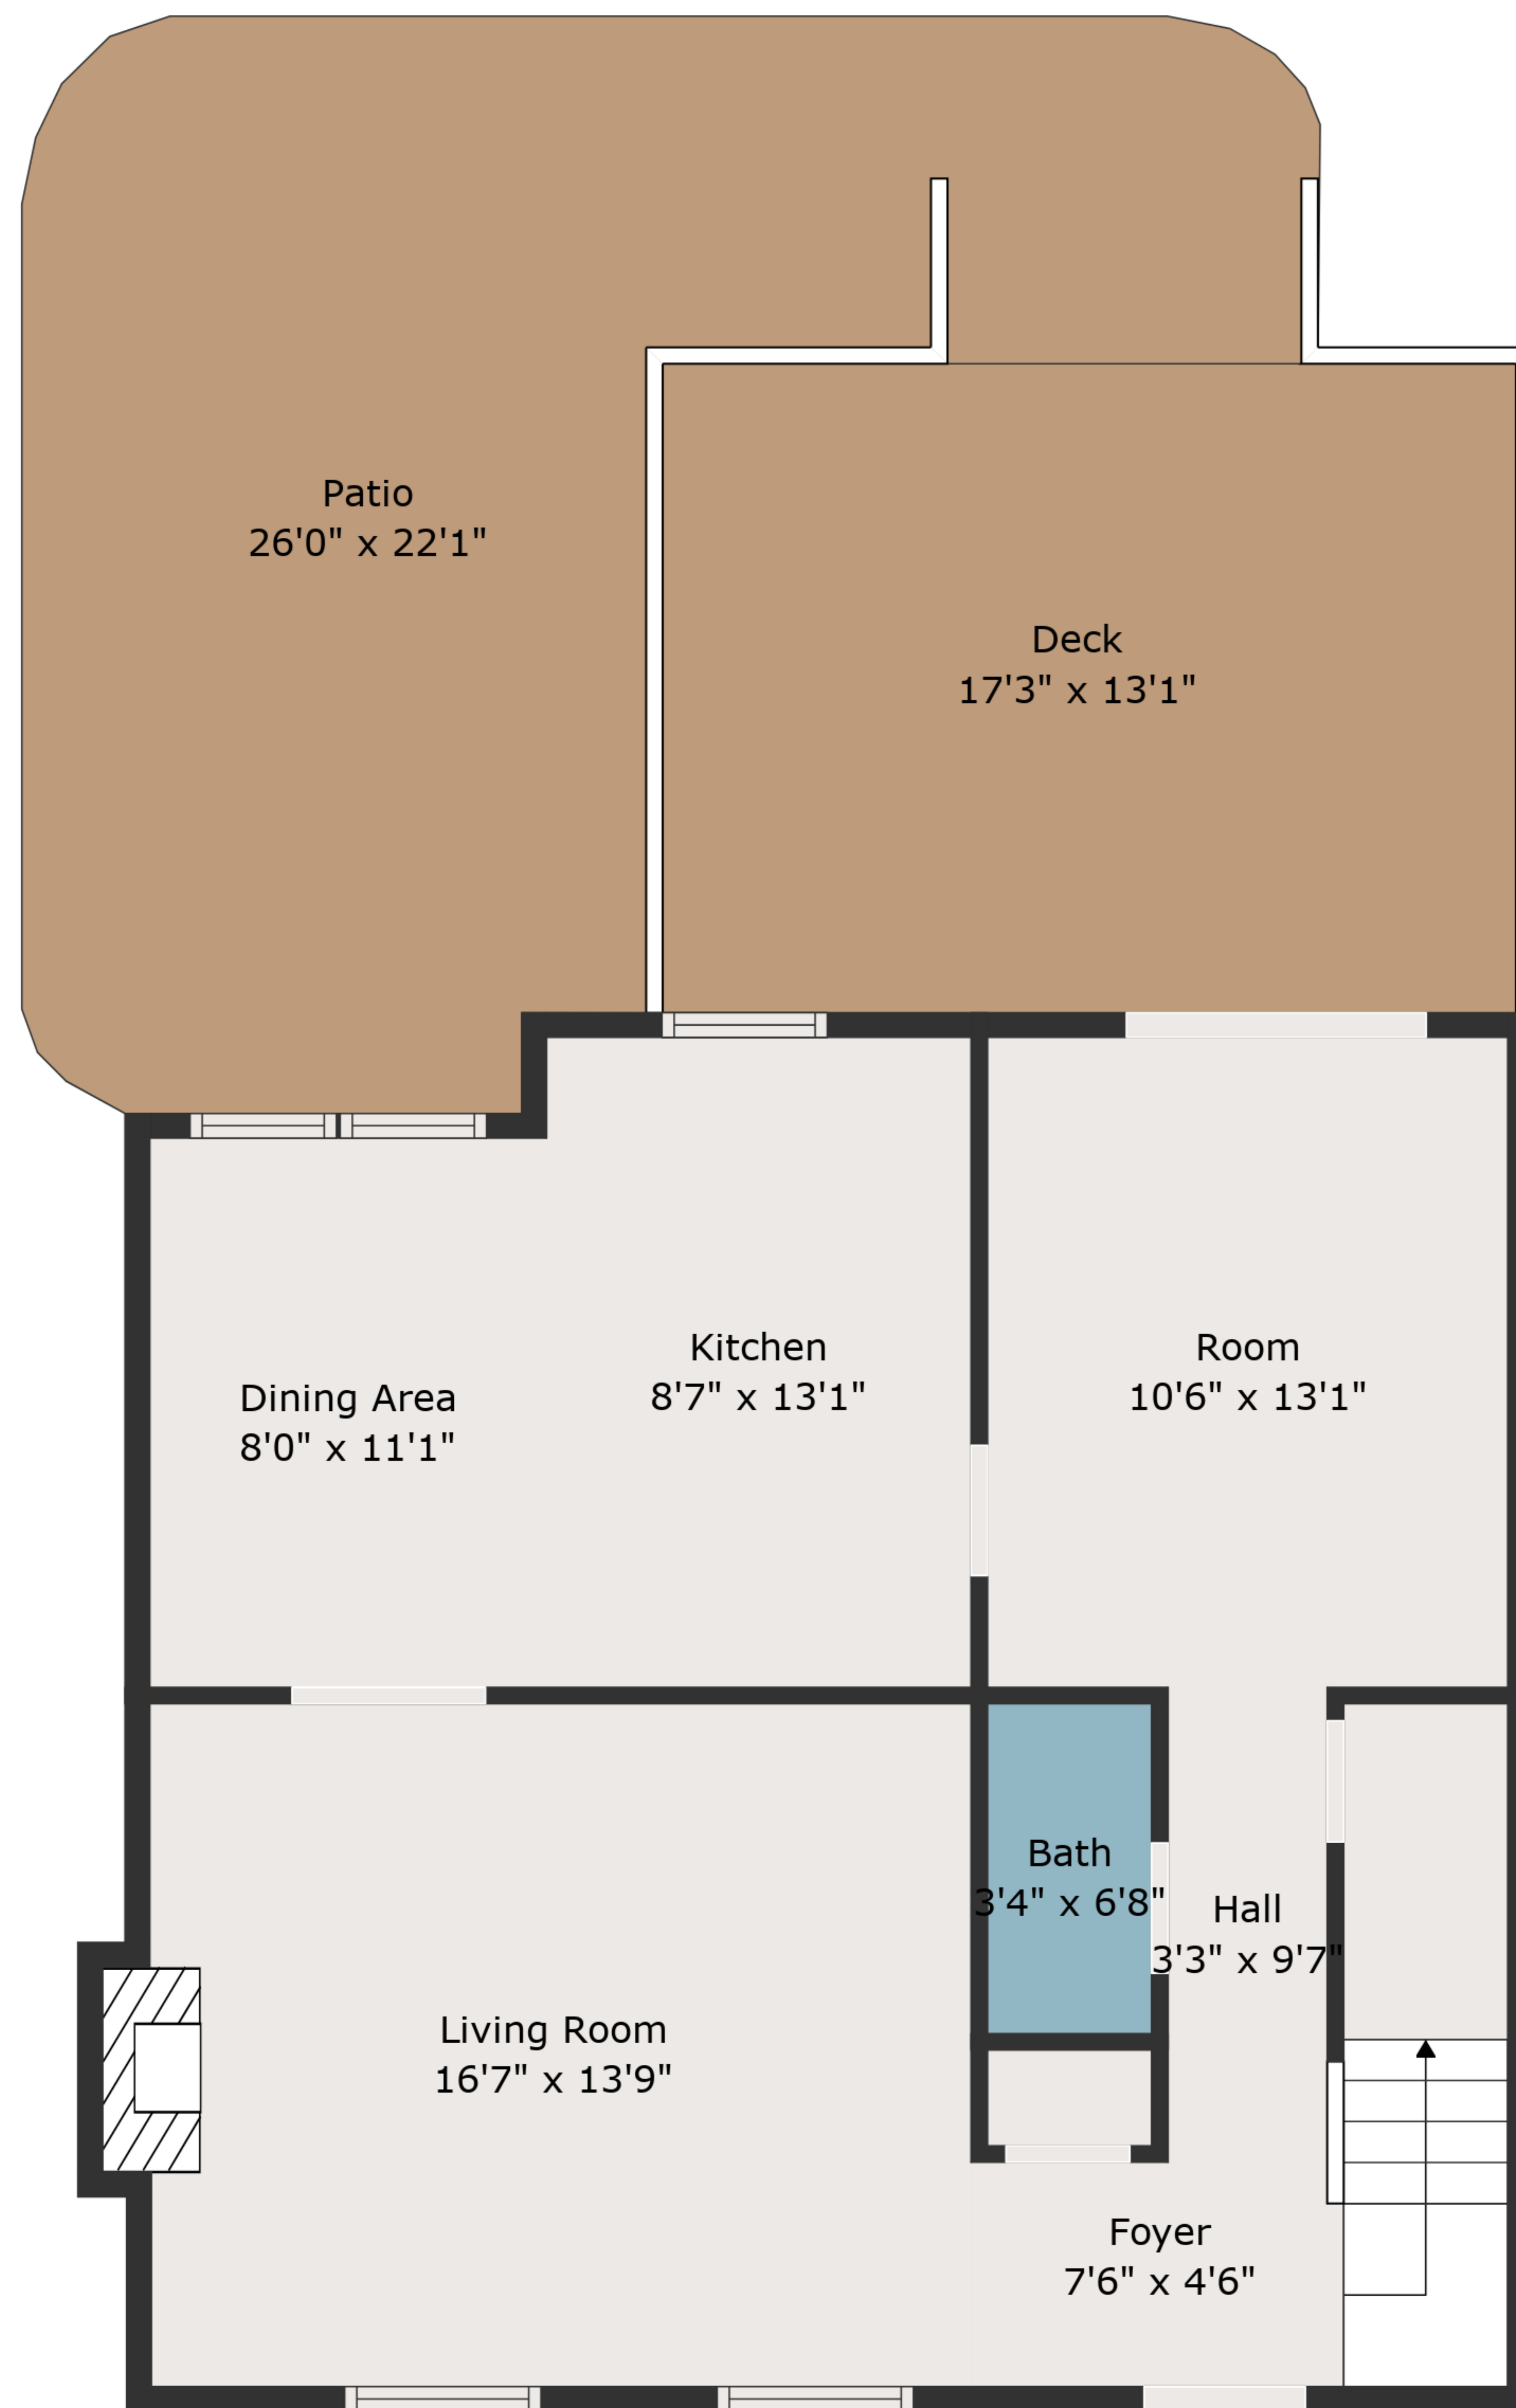

TOTAL: 1521 sq. ft

FLOOR 1: 732 sq. ft, FLOOR 2: 789 sq. ft

EXCLUDED AREAS: PATIO: 367 sq. ft, DECK: 230 sq. ft, FIREPLACE: 5 sq. ft

Measurements Are Deemed Highly Reliable But Not Guaranteed.

TOTAL: 1521 sq. ft

FLOOR 1: 732 sq. ft, FLOOR 2: 789 sq. ft

EXCLUDED AREAS: PATIO: 367 sq. ft, DECK: 230 sq. ft, FIREPLACE: 5 sq. ft

Measurements Are Deemed Highly Reliable But Not Guaranteed.

Floor 1

Floor 2

TOTAL: 1521 sq. ft
 FLOOR 1: 732 sq. ft, FLOOR 2: 789 sq. ft
 EXCLUDED AREAS: PATIO: 367 sq. ft, DECK: 230 sq. ft, FIREPLACE: 5 sq. ft